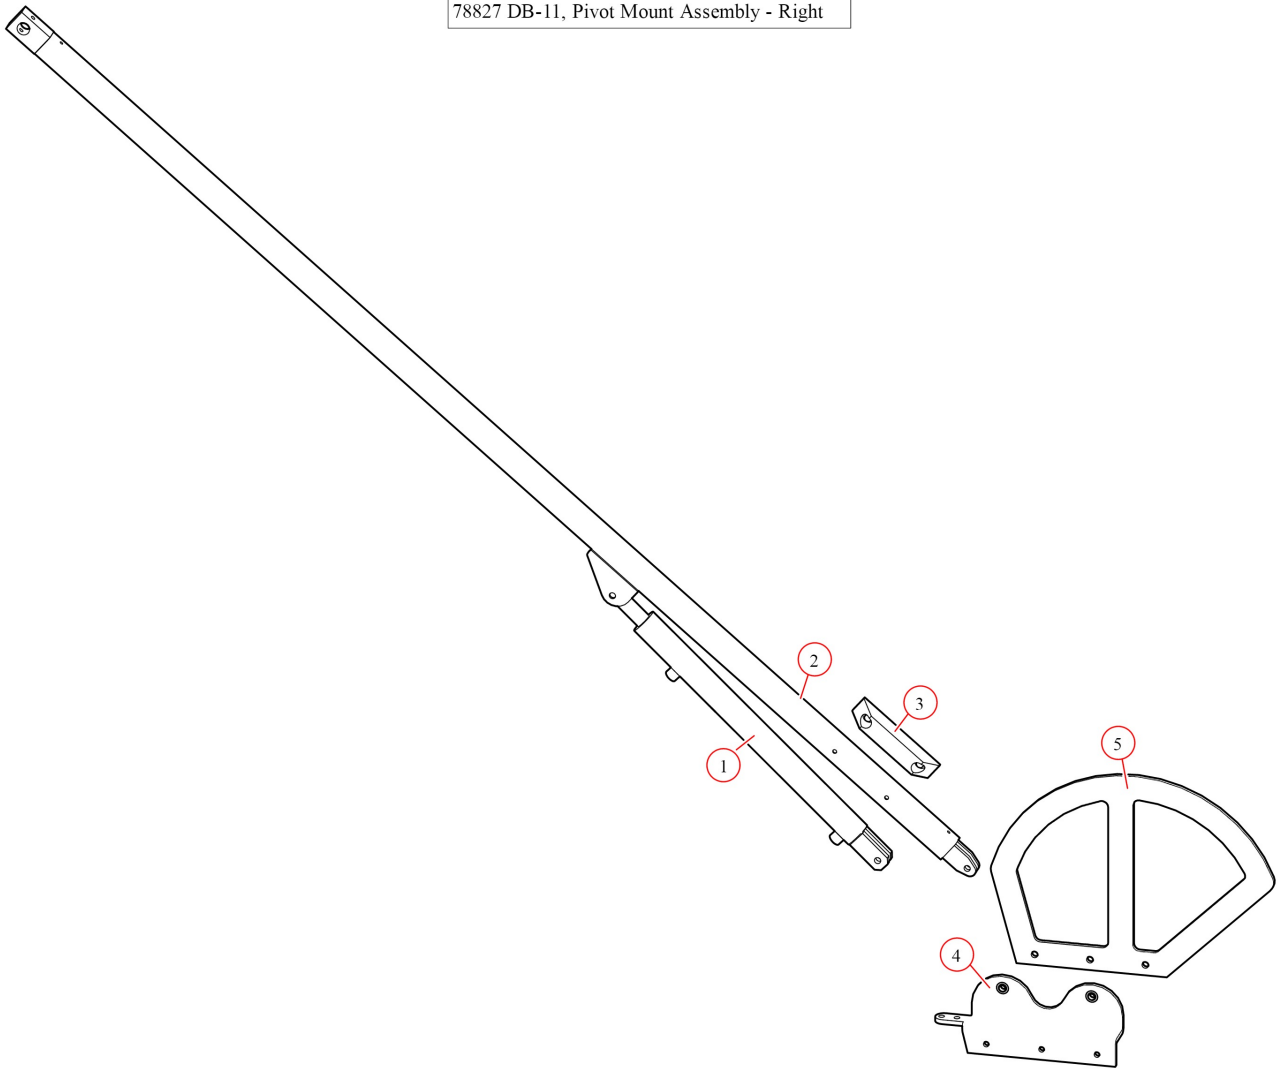

[DB-11. Pivot Mount Assembly - Right](#)

Part Number: 78827

78827 DB-11, Pivot Mount Assembly - Right

Bom ID	Part#	Description	qty
2	78411	Arm. DB-11 Bent	1
3	79820	UHMW. Guide Assembly w/ Hardware (ALCGH)	1
4	78451	Pivot Mount. Right w/ bearings DB -11 (DB11PMR)	1
5	78538	Bracket. Arch 3/8" (ALC-014)	1