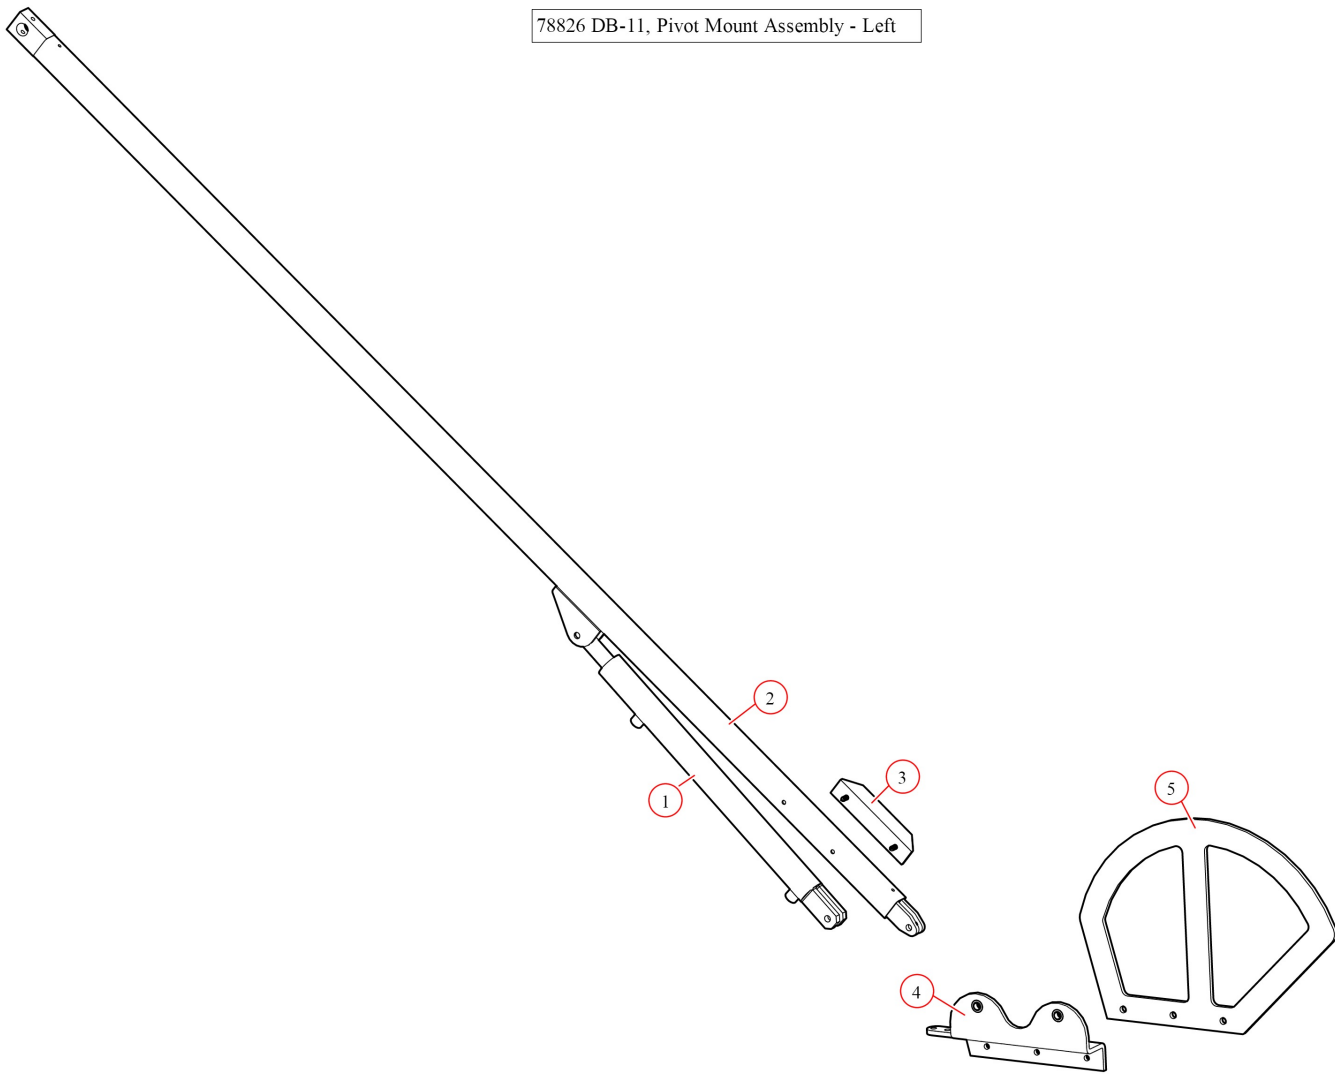

[DB-11. Pivot Mount Assembly - Left](#)

**Part Number: 78826**

78826 DB-11, Pivot Mount Assembly - Left

| Bom ID | Part# | Description                                    | qty |
|--------|-------|--|-----|
| 2      | 78411 | Arm. DB-11 Bent                                | 1   |
| 3      | 79820 | UHMW. Guide Assembly w/ Hardware (ALCGH)       | 1   |
| 4      | 78450 | Pivot Mount. Left w/ bearings DB -11 (DB11PML) | 1   |
| 5      | 78538 | Bracket. Arch 3/8" (ALC-014)                   | 1   |