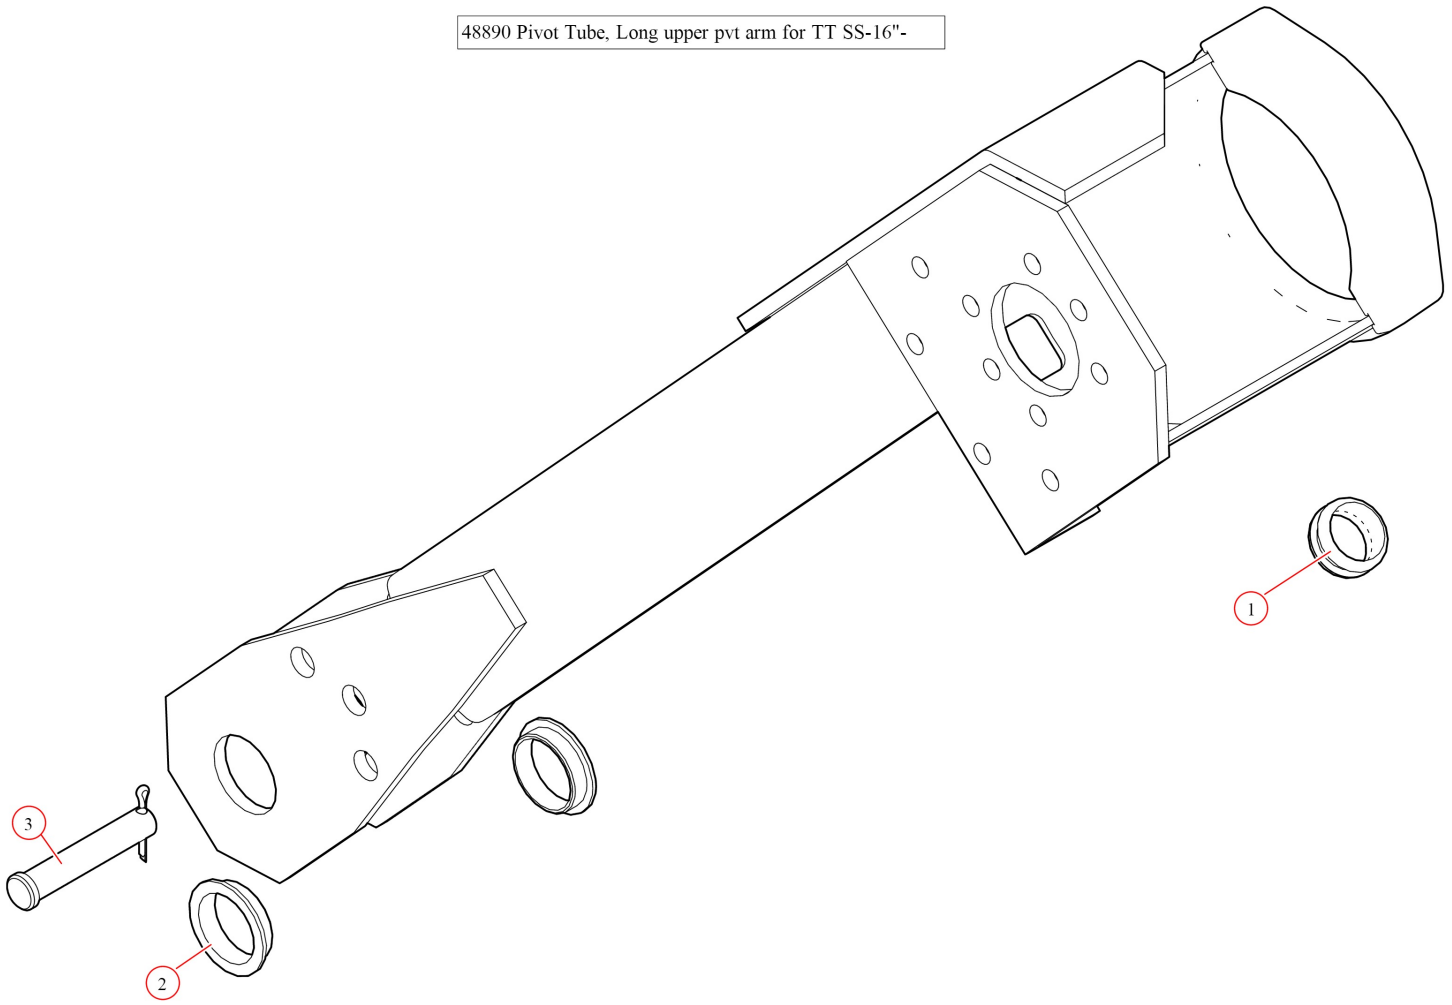

[Pivot Tube. Long upper pvt arm for TT SS\(16"\)](#)

Part Number: 48890

48890 Pivot Tube, Long upper pvt arm for TT SS-16"-

Bom ID	Part#	Description	qty
1	16418	Grommet. Rubber 1" ID x .25 Grove for Side to Side Power Kit (300/...	1
2	47040	Bushing. 1 1/4 Poly T- Bushing for Pivot Pin	2
3	18510	Pin. 1/2" x 2-3/4" Clevis	1