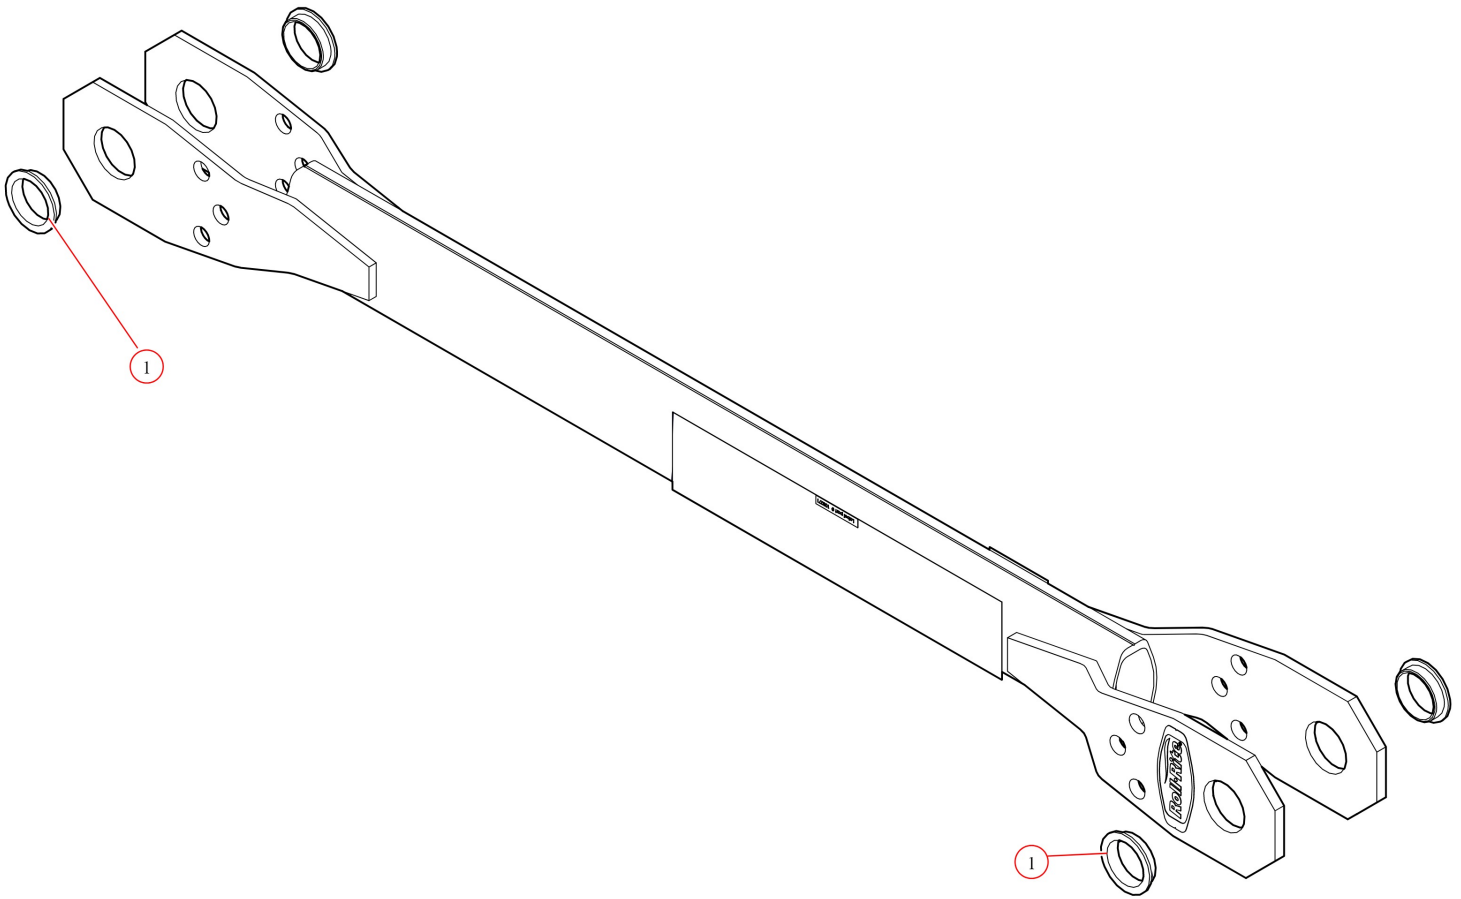

[Pivot Tube. Base Arm for External Pivot Retro fit Kit on Grain Trailers](#)

**Part Number: 48440**

48440 Pivot Tube, Base Arm for External Pivot Retro fit Kit on Grain Trailers

Bom ID	Part#	Description	qty
1	47040	Bushing. 1 1/4 Poly T- Bushing for Pivot Pin	4