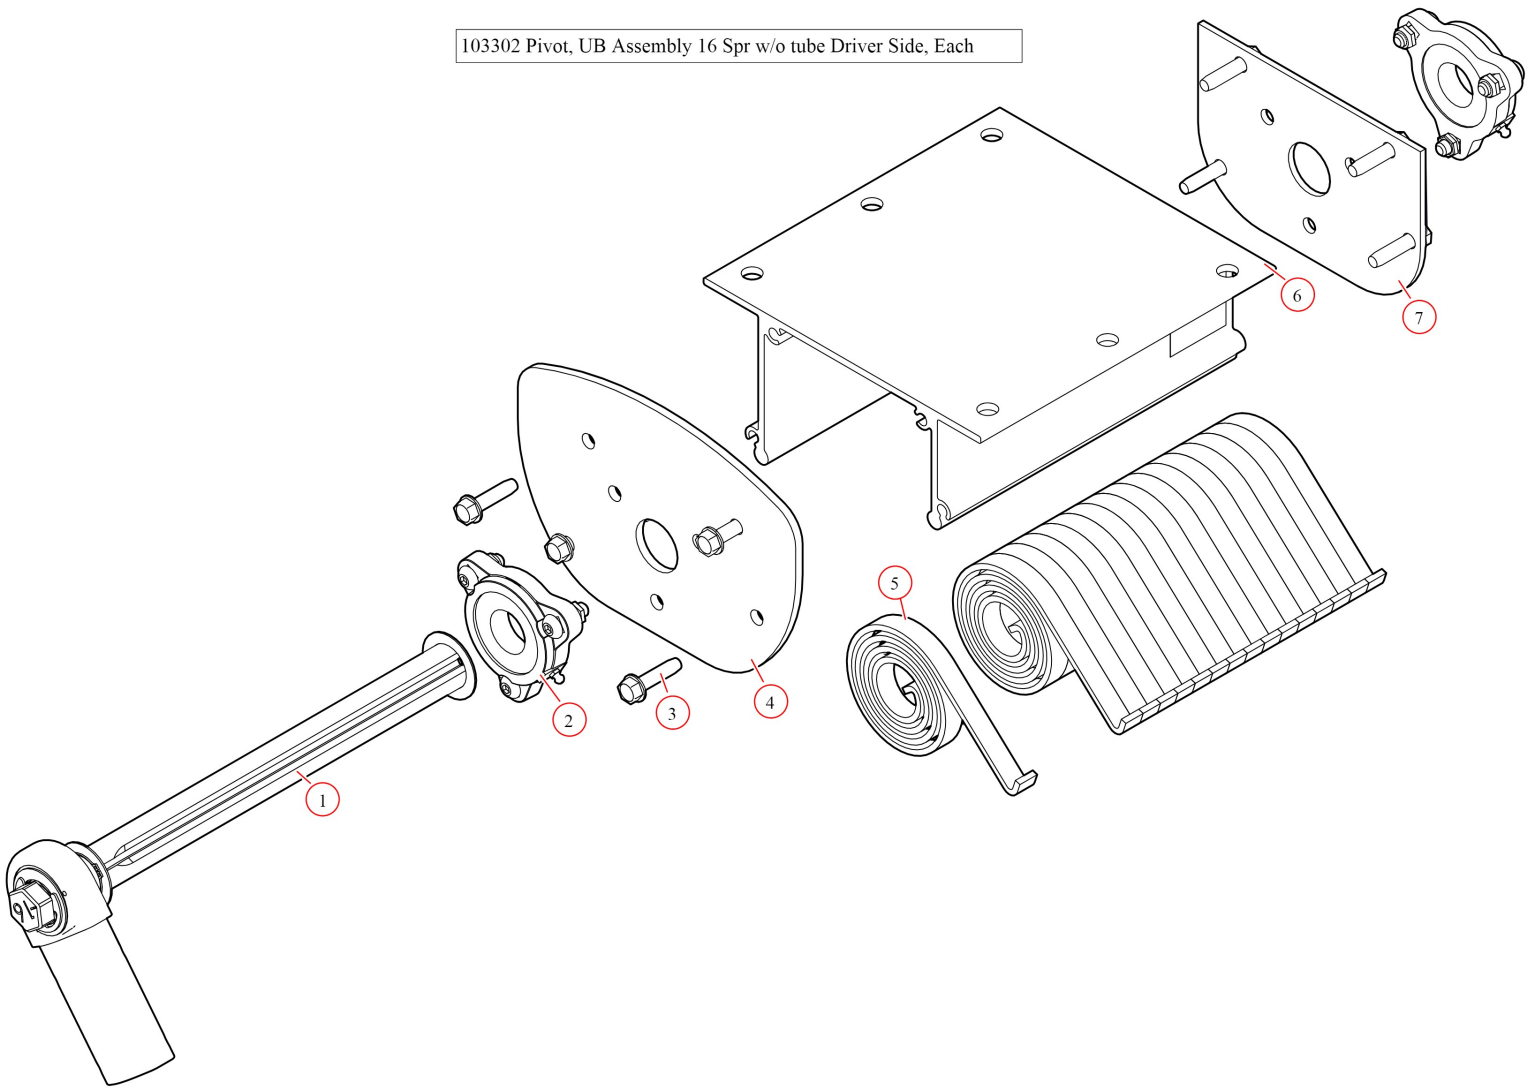

103302 Pivot, UB Assembly 16 Spr w/o tube Driver Side, Each

Bom ID	Part#	Description	qty
1	46407	Pivot Pin. for 16 Spring Roller Bearing Pivot- Driver	1
2	47800	Bearing. Carrier Underbody Flanged	2
3	18120	Bolt. 3/8" x 1-1/2" Thread Cutting Screw Hex Washer Hd	8
4	102349	Plate. Al Front for Ext Bolt Flange Mount UB Box	1
5	47230	Spring. Spiral Torsion Spring 1 1/4"	16
6	102581	Bracket. Ext Body with holes for 16 Spr UB Box	1
7	102259	Plate. Al Back for Ext Bolt Flange Mount UB Box	1