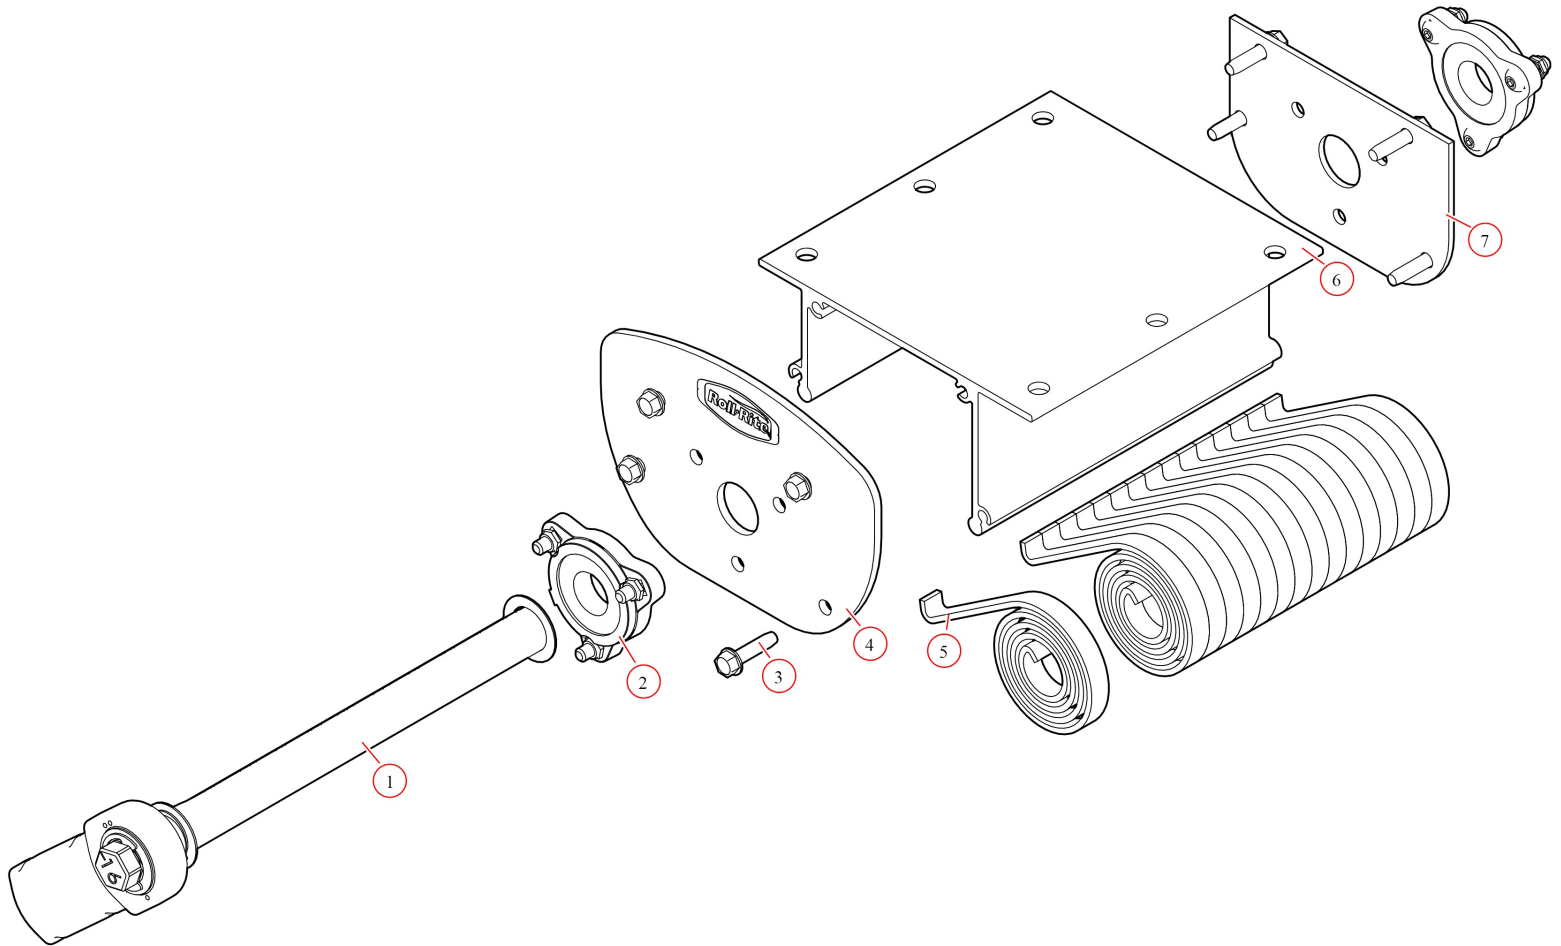

Pivot Set. 16 Spring Under-Body Mount w/ 22 ft Pivot Tubes

(B1-102121 & B2-102115)

**Part Number: 47606**

| Bom ID | Part#  | Description   | qty |
|--------|--------|---|-----|
| 1      | 103301 | Pivot. UB Assembly 16 Spr w/o tube Passenger Side. Each | 1   |
| 2      | 103302 | Pivot. UB Assembly 16 Spr w/o tube Driver Side. Each    | 1   |
| 3      | 46262  | Pivot Tube. 22' w/ Set Screws                           | 2   |
| 4      | 76831  | Bracket. Pivot Arm Tie Down                             | 2   |

103301 Pivot, UB Assembly 16 Spr w/o tube Passenger Side, Each

| Bom ID | Part#  | Description   | qty |
|--------|--------|---|-----|
| 1      | 46408  | Pivot Pin. for 16-Spring Roller Bearing Pivot - Passenger | 1   |
| 2      | 47800  | Bearing. Carrier Underbody Flanged                        | 2   |
| 3      | 18120  | Bolt. 3/8" x 1-1/2" Thread Cutting Screw Hex Washer Hd    | 8   |
| 4      | 102349 | Plate. Al Front for Ext Bolt Flange Mount UB Box          | 1   |
| 5      | 47230  | Spring. Spiral Torsion Spring 1 1/4"                      | 16  |
| 6      | 102581 | Bracket. Ext Body with holes for 16 Spr UB Box            | 1   |
| 7      | 102259 | Plate. Al Back for Ext Bolt Flange Mount UB Box           | 1   |

103302 Pivot, UB Assembly 16 Spr w/o tube Driver Side, Each

| Bom ID | Part#  | Description  | qty |
|--------|--------|--|-----|
| 1      | 46407  | Pivot Pin. for 16 Spring Roller Bearing Pivot- Driver  | 1   |
| 2      | 47800  | Bearing. Carrier Underbody Flanged                     | 2   |
| 3      | 18120  | Bolt. 3/8" x 1-1/2" Thread Cutting Screw Hex Washer Hd | 8   |
| 4      | 102349 | Plate. Al Front for Ext Bolt Flange Mount UB Box       | 1   |
| 5      | 47230  | Spring. Spiral Torsion Spring 1 1/4"                   | 16  |
| 6      | 102581 | Bracket. Ext Body with holes for 16 Spr UB Box         | 1   |
| 7      | 102259 | Plate. Al Back for Ext Bolt Flange Mount UB Box        | 1   |