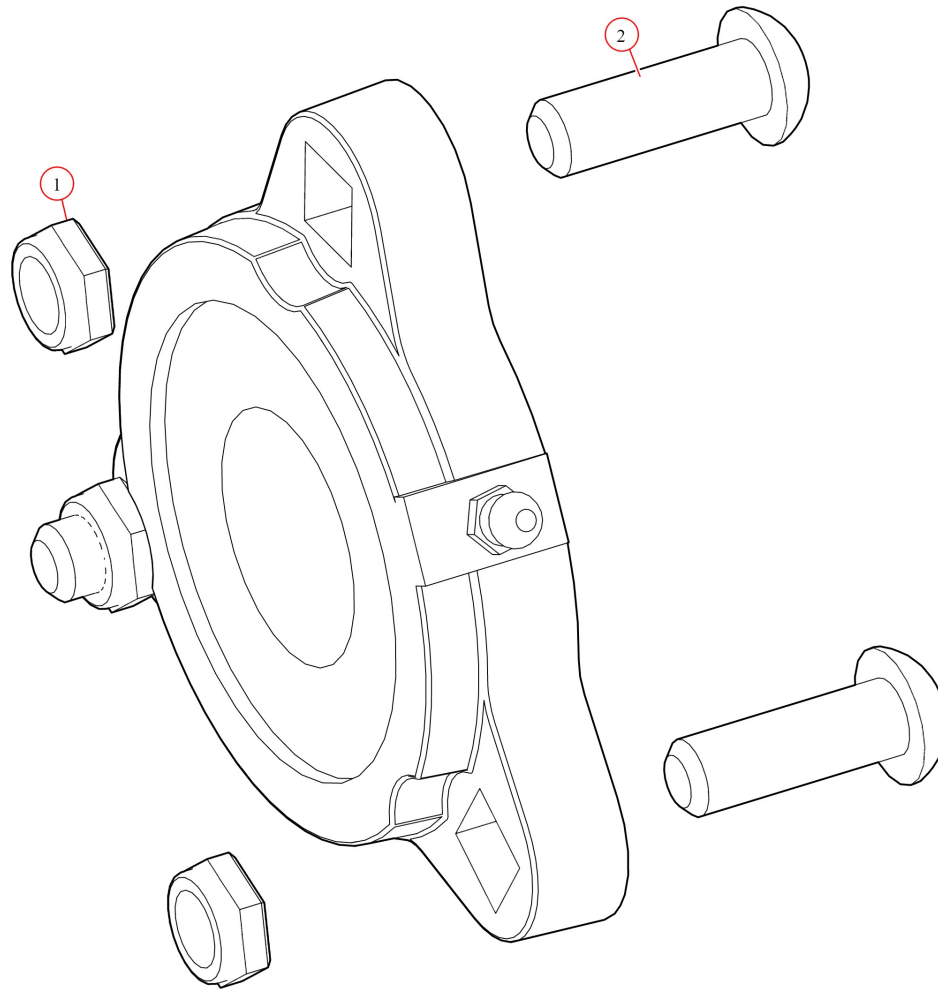

Pivot Set. 16 Spring Under-Body Mount w/ 22 ft Pivot Tubes

(B1-102121 & B2-102115)

**Part Number: 47606**

| Bom ID | Part#  | Description   | qty |
|--------|--------|---|-----|
| 1      | 103301 | Pivot. UB Assembly 16 Spr w/o tube Passenger Side. Each | 1   |
| 2      | 103302 | Pivot. UB Assembly 16 Spr w/o tube Driver Side. Each    | 1   |
| 3      | 46262  | Pivot Tube. 22' w/ Set Screws                           | 2   |
| 4      | 76831  | Bracket. Pivot Arm Tie Down                             | 2   |

103301 Pivot, UB Assembly 16 Spr w/o tube Passenger Side, Each

| Bom ID | Part#  | Description   | qty |
|--------|--------|---|-----|
| 1      | 46408  | Pivot Pin. for 16-Spring Roller Bearing Pivot - Passenger | 1   |
| 2      | 47800  | Bearing. Carrier Underbody Flanged                        | 2   |
| 3      | 18120  | Bolt. 3/8" x 1-1/2" Thread Cutting Screw Hex Washer Hd    | 8   |
| 4      | 102349 | Plate. Al Front for Ext Bolt Flange Mount UB Box          | 1   |
| 5      | 47230  | Spring. Spiral Torsion Spring 1 1/4"                      | 16  |
| 6      | 102581 | Bracket. Ext Body with holes for 16 Spr UB Box            | 1   |
| 7      | 102259 | Plate. Al Back for Ext Bolt Flange Mount UB Box           | 1   |

47800 Bearing, Carrier Underbody Flanged

| Bom ID | Part# | Description                        | qty |
|--------|-------|------------------------------------|-----|
| 1      | 18628 | Nut. Nylock nut 3/8" Jamb Nut      | 2   |
| 2      | 18242 | Bolt. 3/8"-16 x 1 1/8" Button Head | 2   |