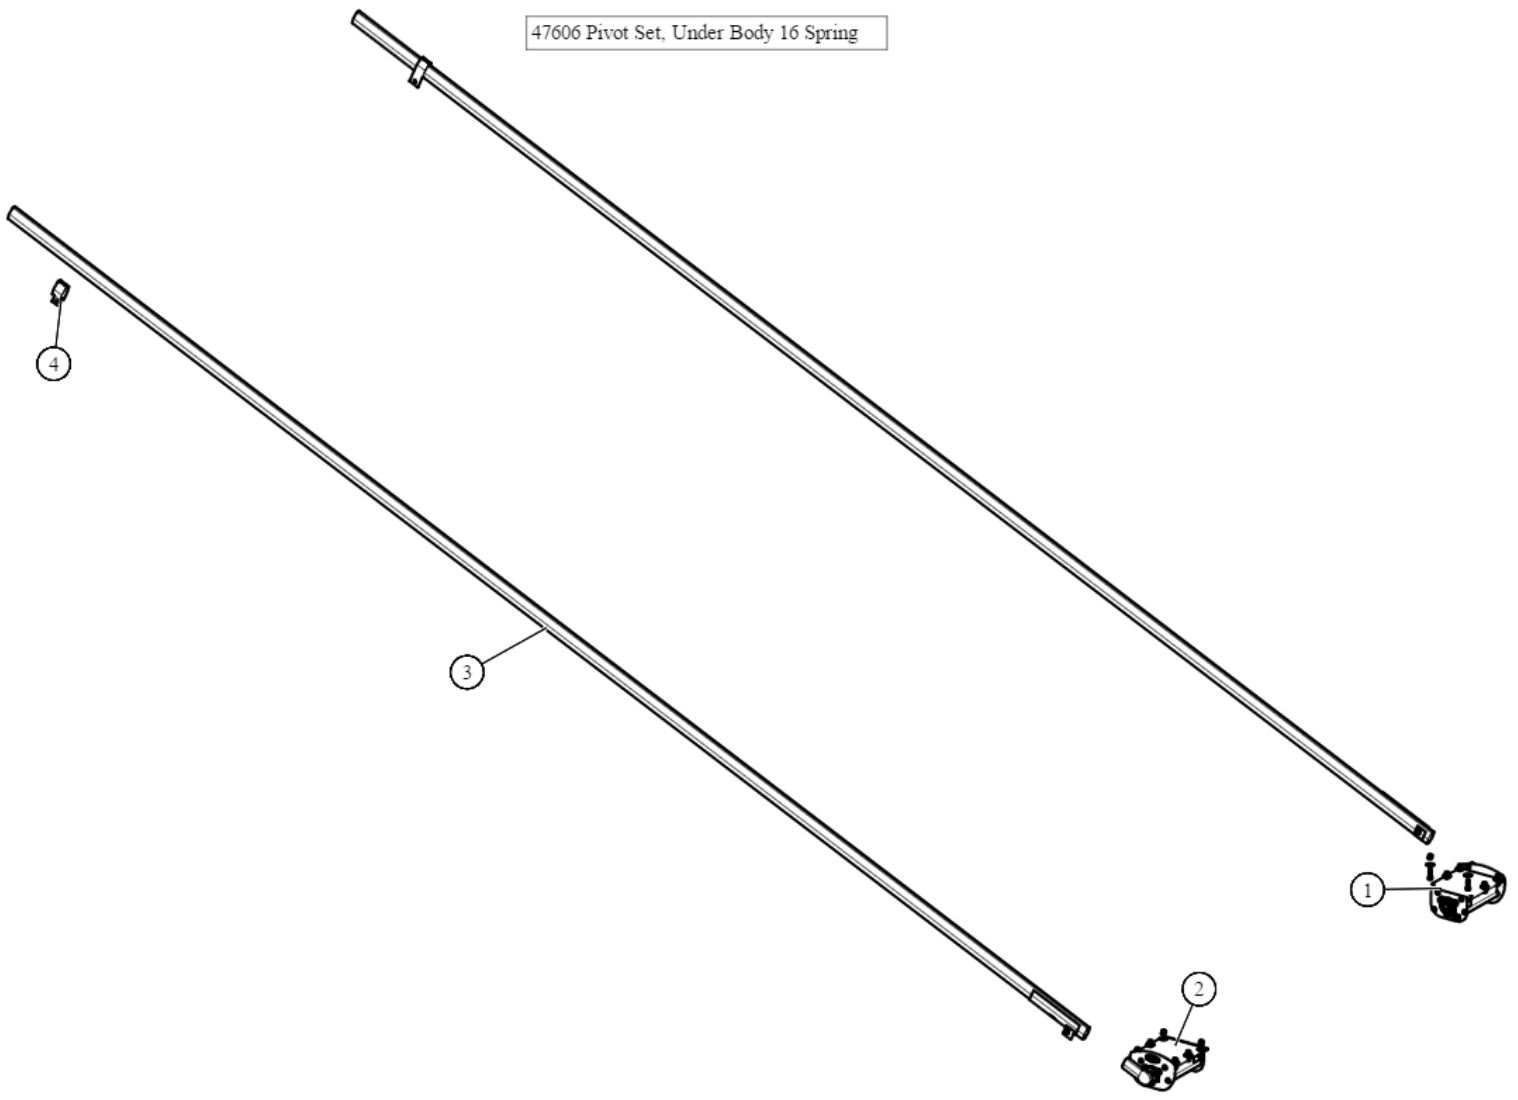

Pivot Set. 16 Spring Under-Body Mount w/ 22 ft Pivot Tubes

(B1-102121 & B2-102115)

**Part Number: 47606**

| Bom ID | Part#  | Description   | qty |
|--------|--------|---|-----|
| 1      | 103301 | Pivot. UB Assembly 16 Spr w/o tube Passenger Side. Each | 1   |
| 2      | 103302 | Pivot. UB Assembly 16 Spr w/o tube Driver Side. Each    | 1   |
| 3      | 46262  | Pivot Tube. 22' w/ Set Screws                           | 2   |
| 4      | 76831  | Bracket. Pivot Arm Tie Down                             | 2   |

103301 Pivot, UB Assembly 16 Spr w/o tube Passenger Side, Each

| Bom ID | Part#  | Description   | qty |
|--------|--------|---|-----|
| 1      | 46408  | Pivot Pin. for 16-Spring Roller Bearing Pivot - Passenger | 1   |
| 2      | 47800  | Bearing. Carrier Underbody Flanged                        | 2   |
| 3      | 18120  | Bolt. 3/8" x 1-1/2" Thread Cutting Screw Hex Washer Hd    | 8   |
| 4      | 102349 | Plate. Al Front for Ext Bolt Flange Mount UB Box          | 1   |
| 5      | 47230  | Spring. Spiral Torsion Spring 1 1/4"                      | 16  |
| 6      | 102581 | Bracket. Ext Body with holes for 16 Spr UB Box            | 1   |
| 7      | 102259 | Plate. Al Back for Ext Bolt Flange Mount UB Box           | 1   |

47800 Bearing, Carrier Underbody Flanged

| Bom ID | Part# | Description                        | qty |
|--------|-------|------------------------------------|-----|
| 1      | 18628 | Nut. Nylock nut 3/8" Jamb Nut      | 2   |
| 2      | 18242 | Bolt. 3/8"-16 x 1 1/8" Button Head | 2   |