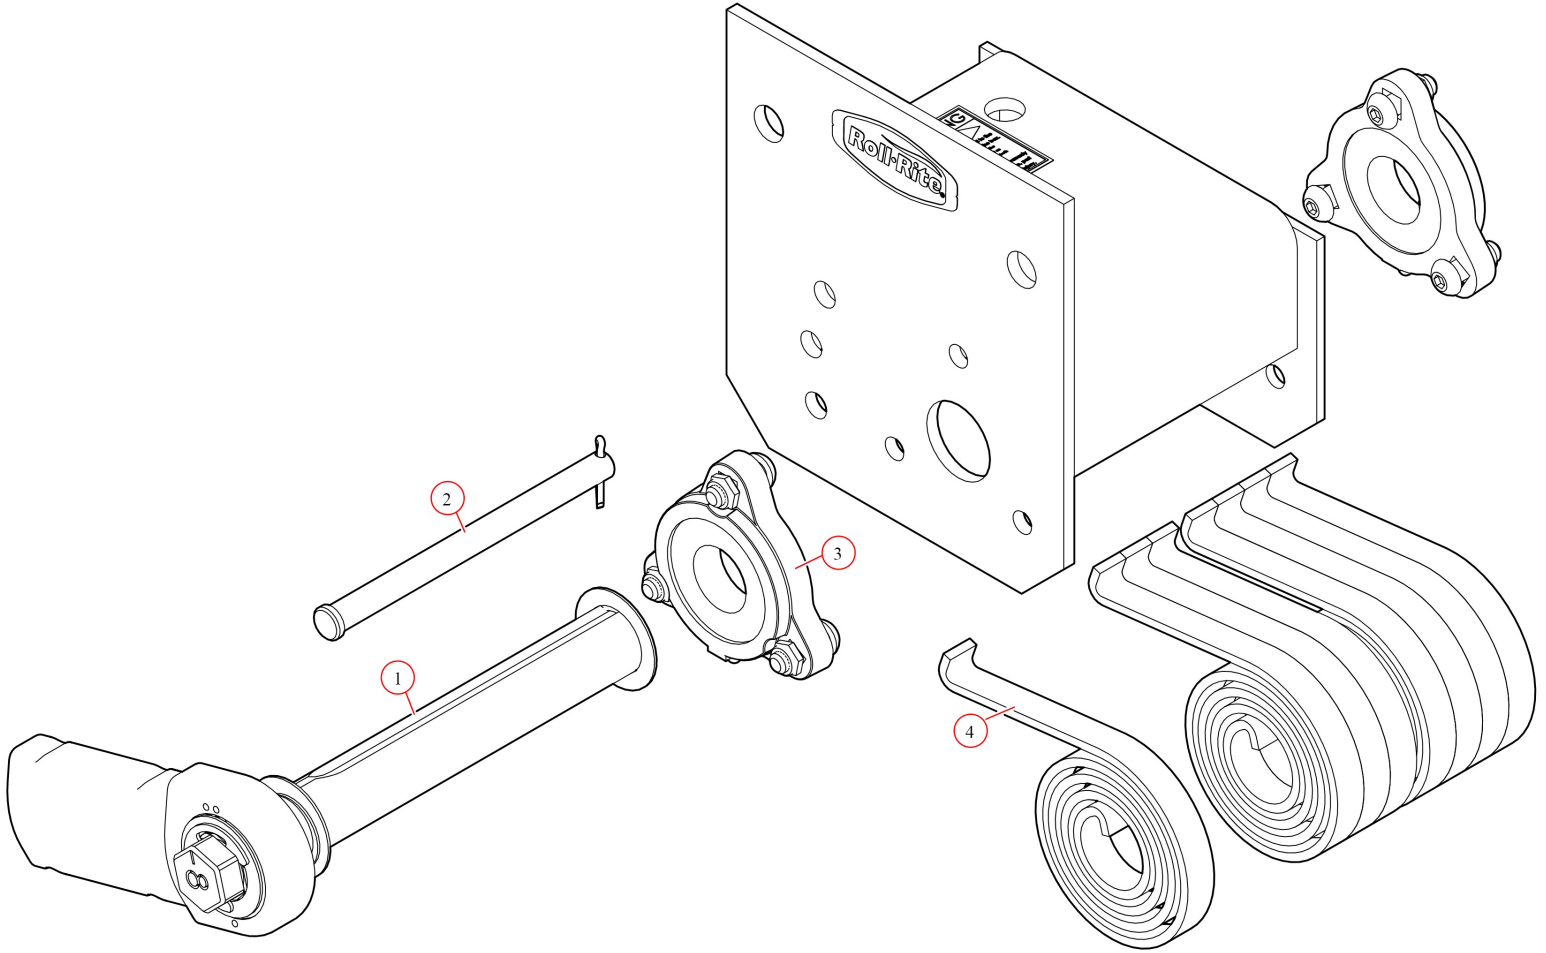

[Pivot. UB Assembly 8-Spr Pass w/o Tube-OLD STYLE](#)

**Part Number: 47510**

47510 Pivot, UB Assembly 8-Spr Passenger w/o Tube (old style)

Bom ID	Part#	Description	qty
1	47410	Pivot Pin. for 8 Spring Roller Bearing Pivot Passenger Side	1
2	18550	Pin. 1/2" x 6-1/2" Clevis	1
3	47800	Bearing. Carrier Underbody Flanged	2
4	47230	Spring. Spiral Torsion Spring 1 1/4"	8

47800 Bearing, Carrier Underbody Flanged

Bom ID	Part#	Description	qty
1	18628	Nut. Nylock nut 3/8" Jamb Nut	2
2	18242	Bolt. 3/8"-16 x 1 1/8" Button Head	2