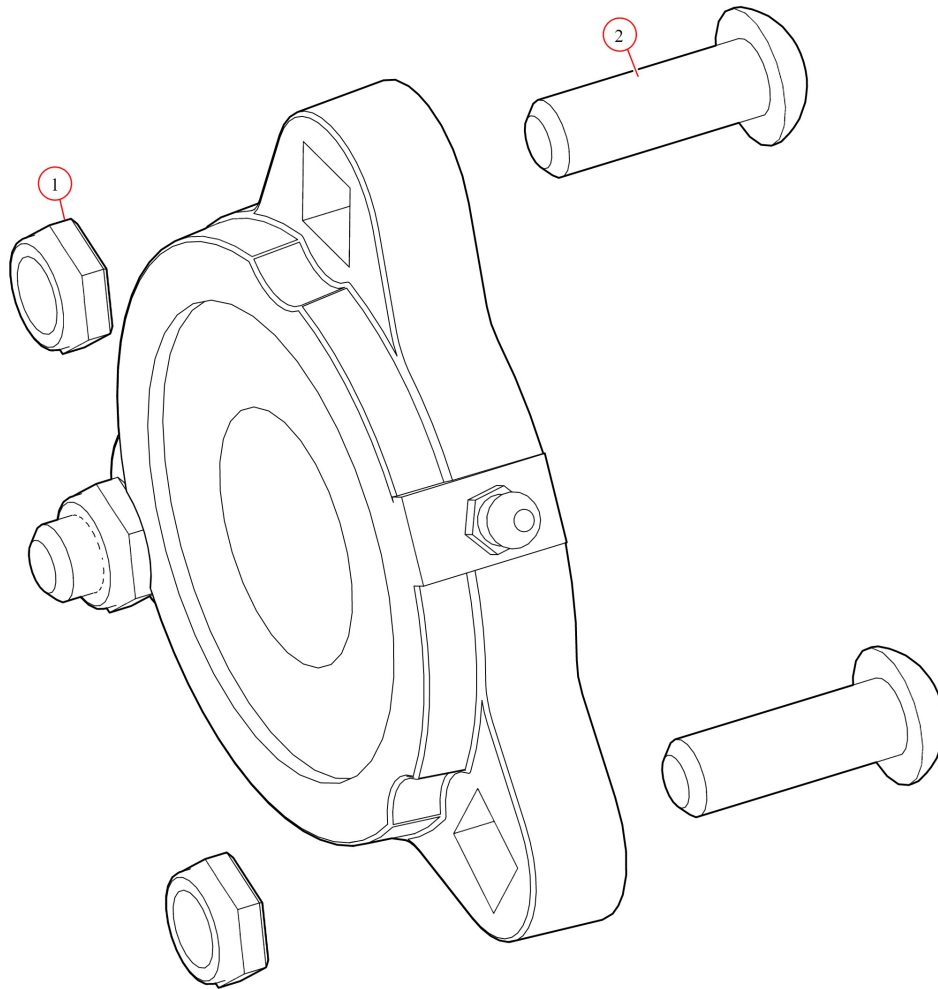

[Pivot. UB Assembly 8-Spr Pass w/o Tube-OLD STYLE](#)

**Part Number: 47510**

47510 Pivot, UB Assembly 8-Spr Passenger w/o Tube (old style)

Bom ID	Part#	Description	qty
1	47410	Pivot Pin. for 8 Spring Roller Bearing Pivot Passenger Side	1
2	18550	Pin. 1/2" x 6-1/2" Clevis	1
3	47800	Bearing. Carrier Underbody Flanged	2
4	47230	Spring. Spiral Torsion Spring 1 1/4"	8

47800 Bearing, Carrier Underbody Flanged

Bom ID	Part#	Description	qty
1	18628	Nut. Nylock nut 3/8" Jamb Nut	2
2	18242	Bolt. 3/8"-16 x 1 1/8" Button Head	2