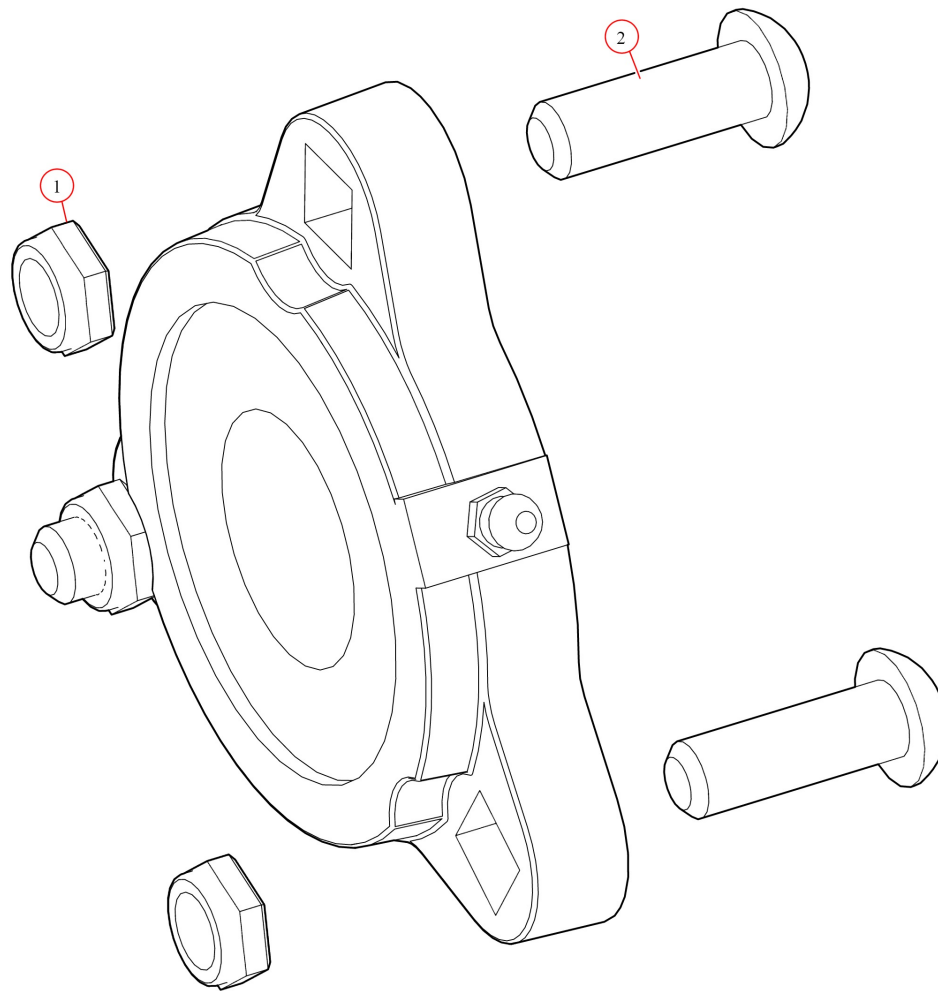

Pivot. UB Assembly 8-Spr Drivers w/o Tube-OLD STYLE

Part Number: 47500

47500 Pivot, UB Assembly 8-Spr Drivers w/o Tube (old style)

Bom ID	Part#	Description	qty
1	47400	Pivot Pin . for 8 Spring Roller Bearing Piv (Driv Side)	1
2	47800	Bearing. Carrier Underbody Flanged	2
3	18550	Pin. 1/2" x 6-1/2" Clevis	1
4	47230	Spring. Spiral Torsion Spring 1 1/4"	8

47800 Bearing, Carrier Underbody Flanged

Bom ID	Part#	Description	qty
1	18628	Nut. Nylock nut 3/8" Jamb Nut	2
2	18242	Bolt. 3/8"-16 x 1 1/8" Button Head	2