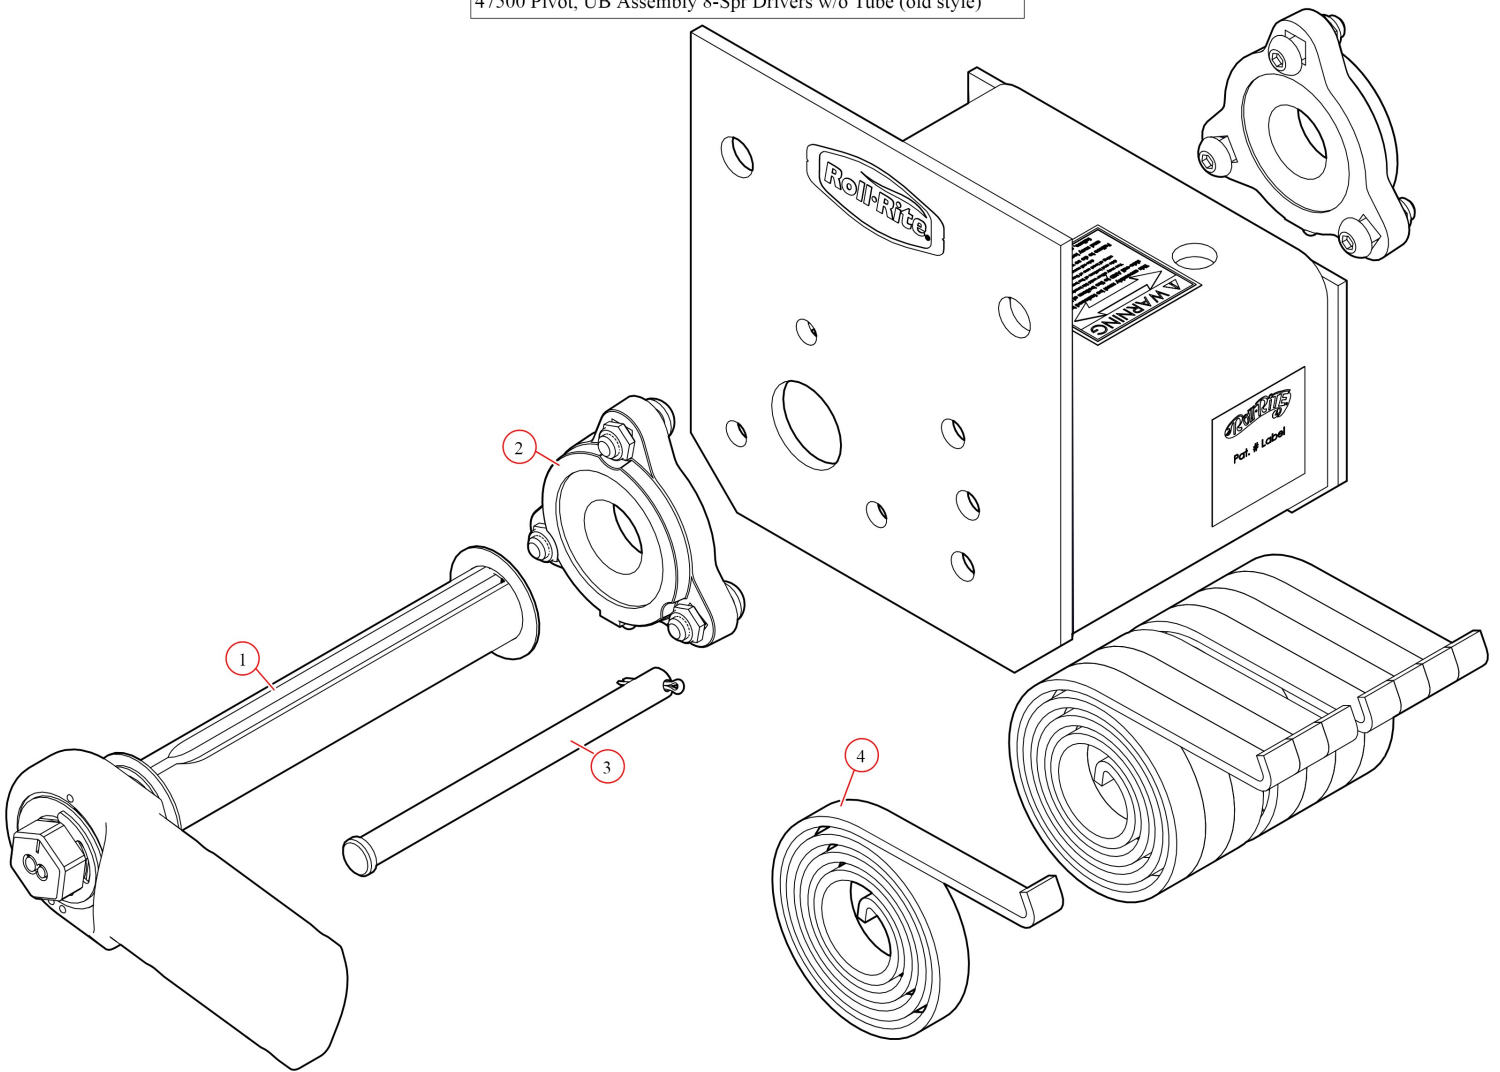

Pivot. UB Assembly 8-Spr Drivers w/o Tube-OLD STYLE

Part Number: 47500

47500 Pivot, UB Assembly 8-Spr Drivers w/o Tube (old style)

Bom ID	Part#	Description	qty
1	47400	Pivot Pin . for 8 Spring Roller Bearing Piv (Driv Side)	1
2	47800	Bearing. Carrier Underbody Flanged	2
3	18550	Pin. 1/2" x 6-1/2" Clevis	1
4	47230	Spring. Spiral Torsion Spring 1 1/4"	8

47800 Bearing, Carrier Underbody Flanged

Bom ID	Part#	Description	qty
1	18628	Nut. Nylock nut 3/8" Jamb Nut	2
2	18242	Bolt. 3/8"-16 x 1 1/8" Button Head	2