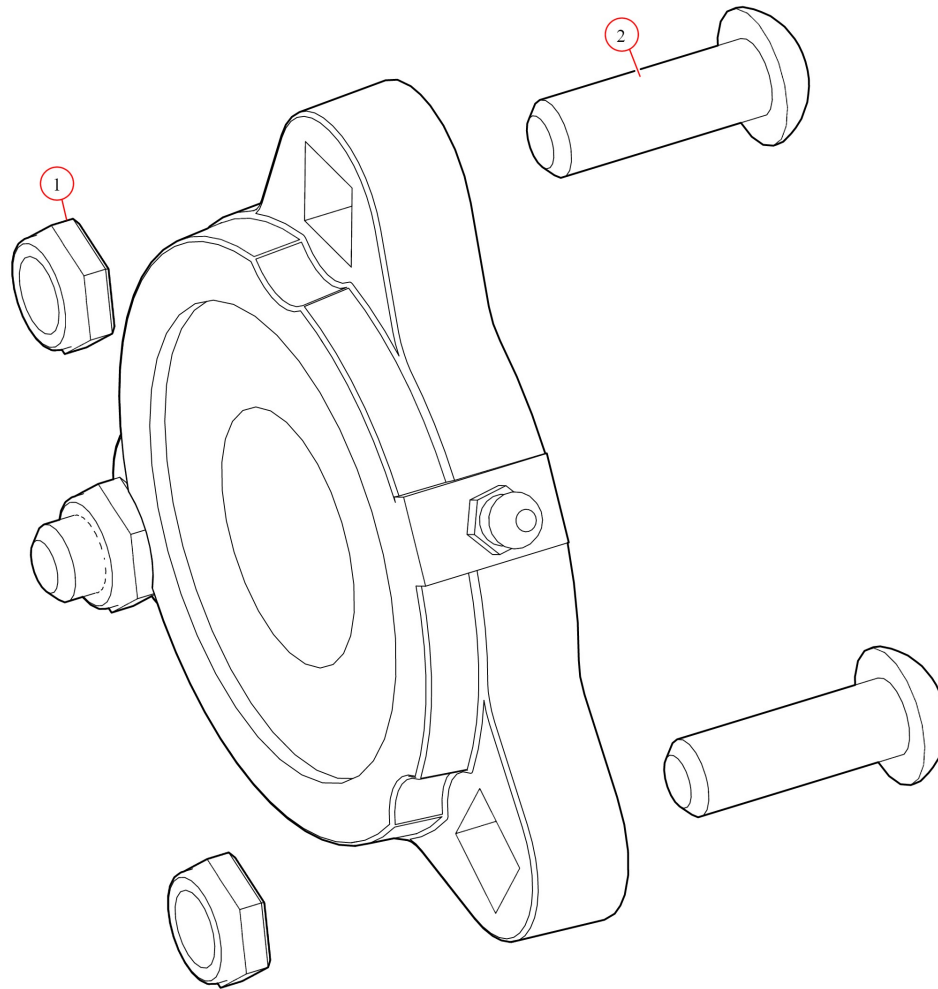

[Pivot. UB Assembly Recessed 8 Spr w/o Tube - Pass](#)

Part Number: 47481

47481 Pivot, Assembled Recessed UB Pivot Box 8 spring Pass. Side

Bom ID	Part#	Description	qty
1	47410	Pivot Pin. for 8 Spring Roller Bearing Pivot Passenger Side	1
2	47800	Bearing. Carrier Underbody Flanged	2
3	18120	Bolt. 3/8" x 1-1/2" Thread Cutting Screw Hex Washer Hd	8
4	47230	Spring. Spiral Torsion Spring 1 1/4"	8
5	102259	Plate. Al Back for Ext Bolt Flange Mount UB Box	1
6	102269	Bracket. Ext Body with holes for 8 Spr UB Box	1

47800 Bearing, Carrier Underbody Flanged

Bom ID	Part#	Description	qty
1	18628	Nut. Nylock nut 3/8" Jamb Nut	2
2	18242	Bolt. 3/8"-16 x 1 1/8" Button Head	2