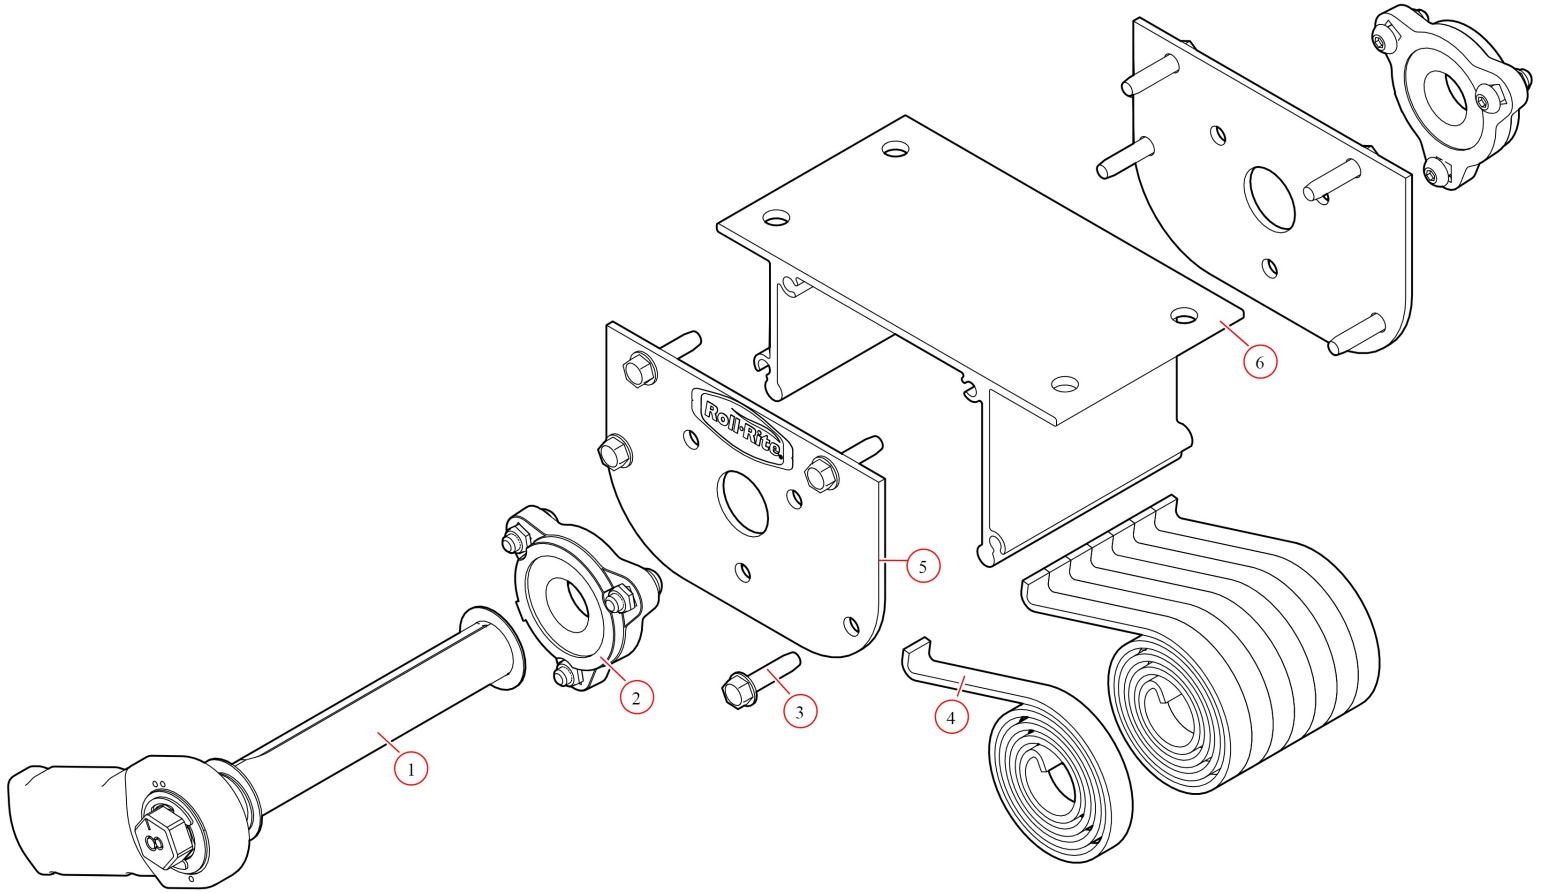

[Pivot. UB Assembly Recessed 8 Spr w/o Tube - Pass](#)

Part Number: 47481

47481 Pivot, Assembled Recessed UB Pivot Box 8 spring Pass. Side

Bom ID	Part#	Description	qty
1	47410	Pivot Pin. for 8 Spring Roller Bearing Pivot Passenger Side	1
2	47800	Bearing. Carrier Underbody Flanged	2
3	18120	Bolt. 3/8" x 1-1/2" Thread Cutting Screw Hex Washer Hd	8
4	47230	Spring. Spiral Torsion Spring 1 1/4"	8
5	102259	Plate. Al Back for Ext Bolt Flange Mount UB Box	1
6	102269	Bracket. Ext Body with holes for 8 Spr UB Box	1

47800 Bearing, Carrier Underbody Flanged

Bom ID	Part#	Description	qty
1	18628	Nut. Nylock nut 3/8" Jamb Nut	2
2	18242	Bolt. 3/8"-16 x 1 1/8" Button Head	2