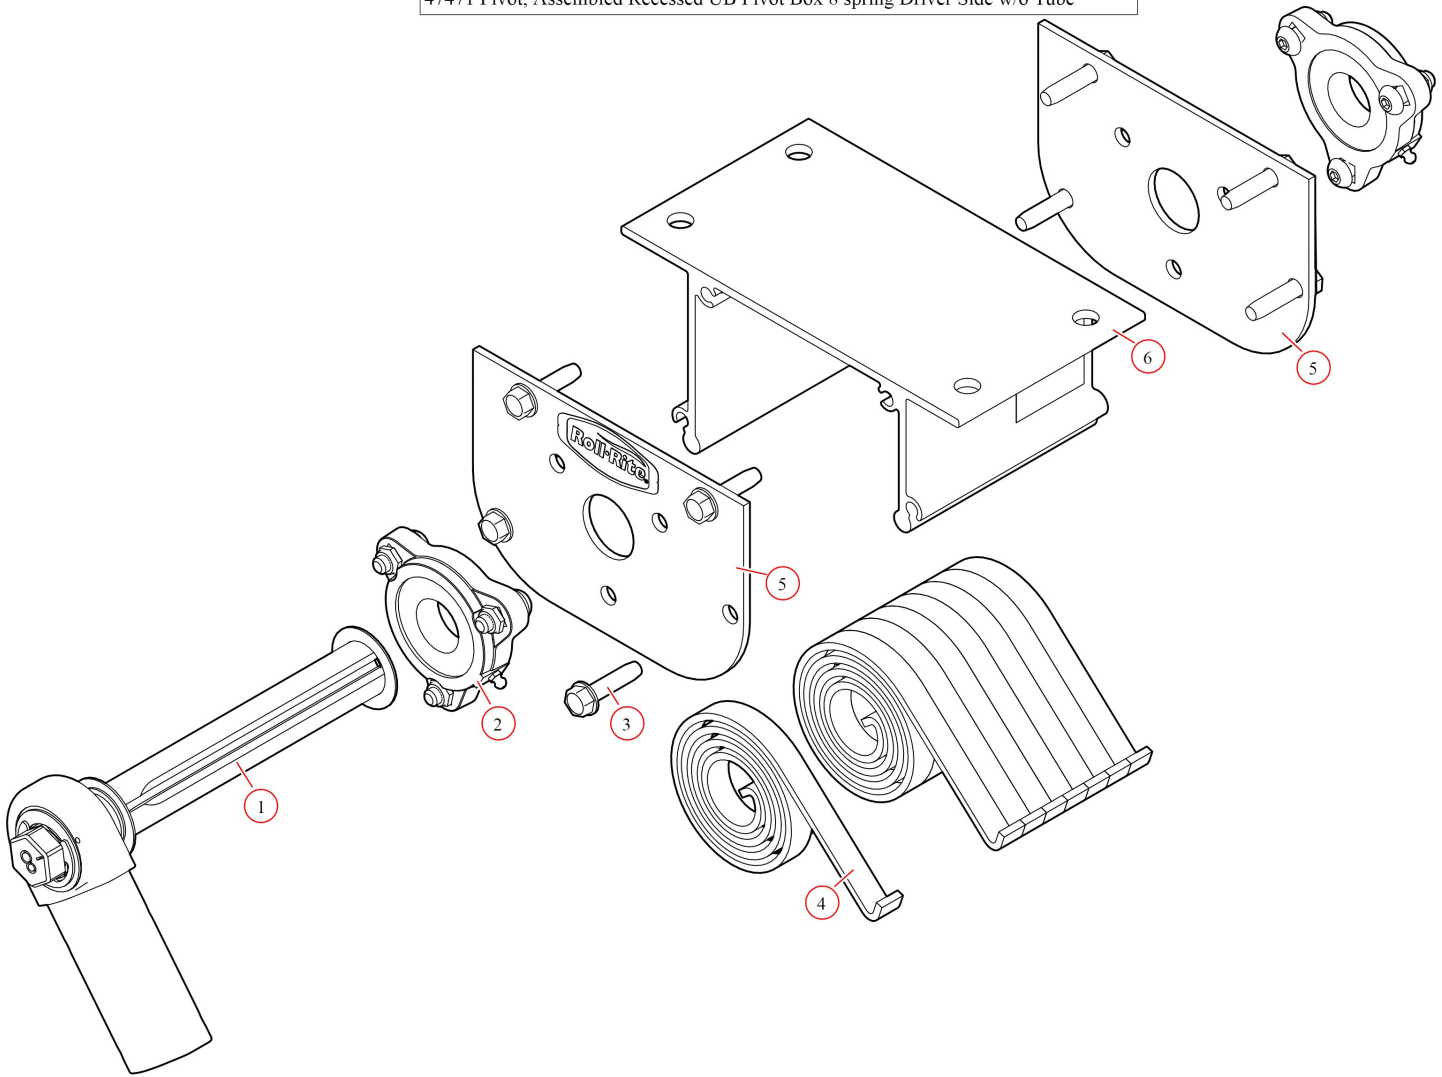

[Pivot. UB Assembly Recessed 8 Spr w/o Tube - Driver](#)

Part Number: 47471

47471 Pivot, Assembled Recessed UB Pivot Box 8 spring Driver Side w/o Tube

Bom ID	Part#	Description	qty
1	47400	Pivot Pin . for 8 Spring Roller Bearing Piv (Driv Side)	1
2	47800	Bearing. Carrier Underbody Flanged	2
3	18120	Bolt. 3/8" x 1-1/2" Thread Cutting Screw Hex Washer Hd	8
4	47230	Spring. Spiral Torsion Spring 1 1/4"	8
5	102259	Plate. Al Back for Ext Bolt Flange Mount UB Box	2
6	102269	Bracket. Ext Body with holes for 8 Spr UB Box	1

47800 Bearing, Carrier Underbody Flanged

Bom ID	Part#	Description	qty
1	18628	Nut. Nylock nut 3/8" Jamb Nut	2
2	18242	Bolt. 3/8"-16 x 1 1/8" Button Head	2