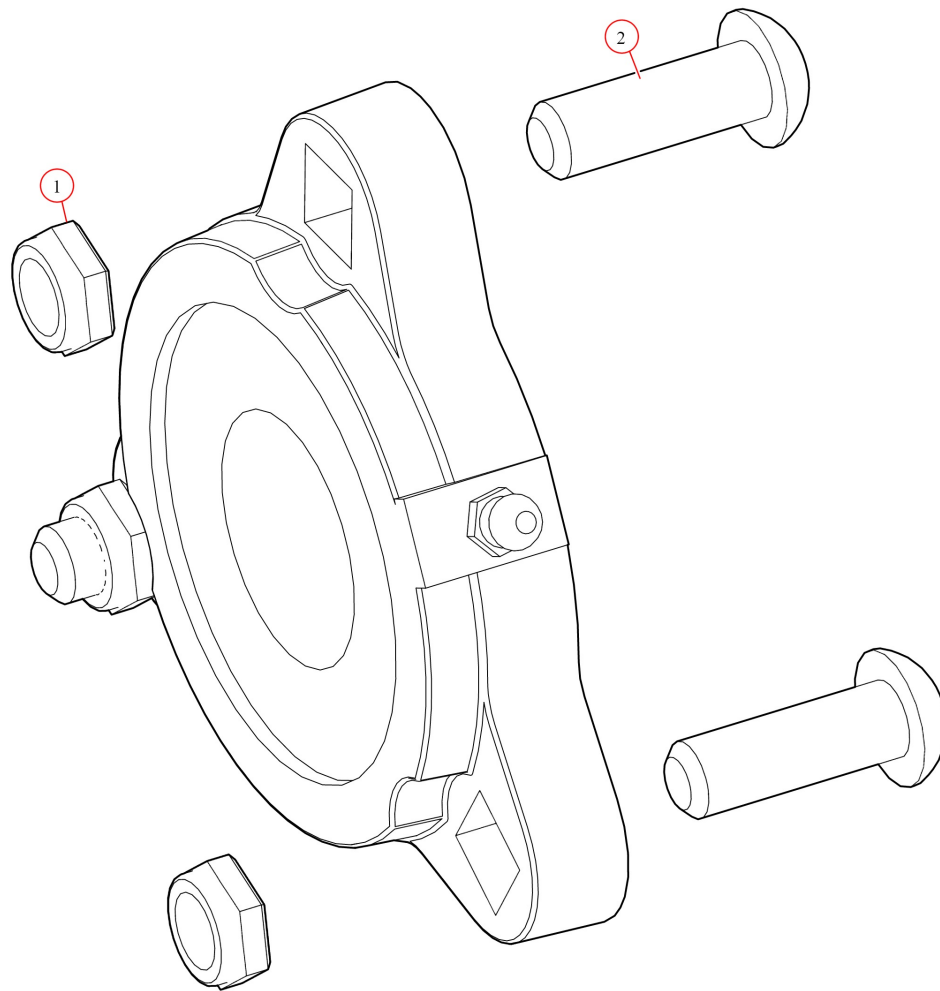

[Pivot. UB Assembly Recessed 8 Spr w/o Tube - Driver](#)

Part Number: 47471

47471 Pivot, Assembled Recessed UB Pivot Box 8 spring Driver Side w/o Tube

Bom ID	Part#	Description	qty
1	47400	Pivot Pin . for 8 Spring Roller Bearing Piv (Driv Side)	1
2	47800	Bearing. Carrier Underbody Flanged	2
3	18120	Bolt. 3/8" x 1-1/2" Thread Cutting Screw Hex Washer Hd	8
4	47230	Spring. Spiral Torsion Spring 1 1/4"	8
5	102259	Plate. Al Back for Ext Bolt Flange Mount UB Box	2
6	102269	Bracket. Ext Body with holes for 8 Spr UB Box	1

47800 Bearing, Carrier Underbody Flanged

Bom ID	Part#	Description	qty
1	18628	Nut. Nylock nut 3/8" Jamb Nut	2
2	18242	Bolt. 3/8"-16 x 1 1/8" Button Head	2