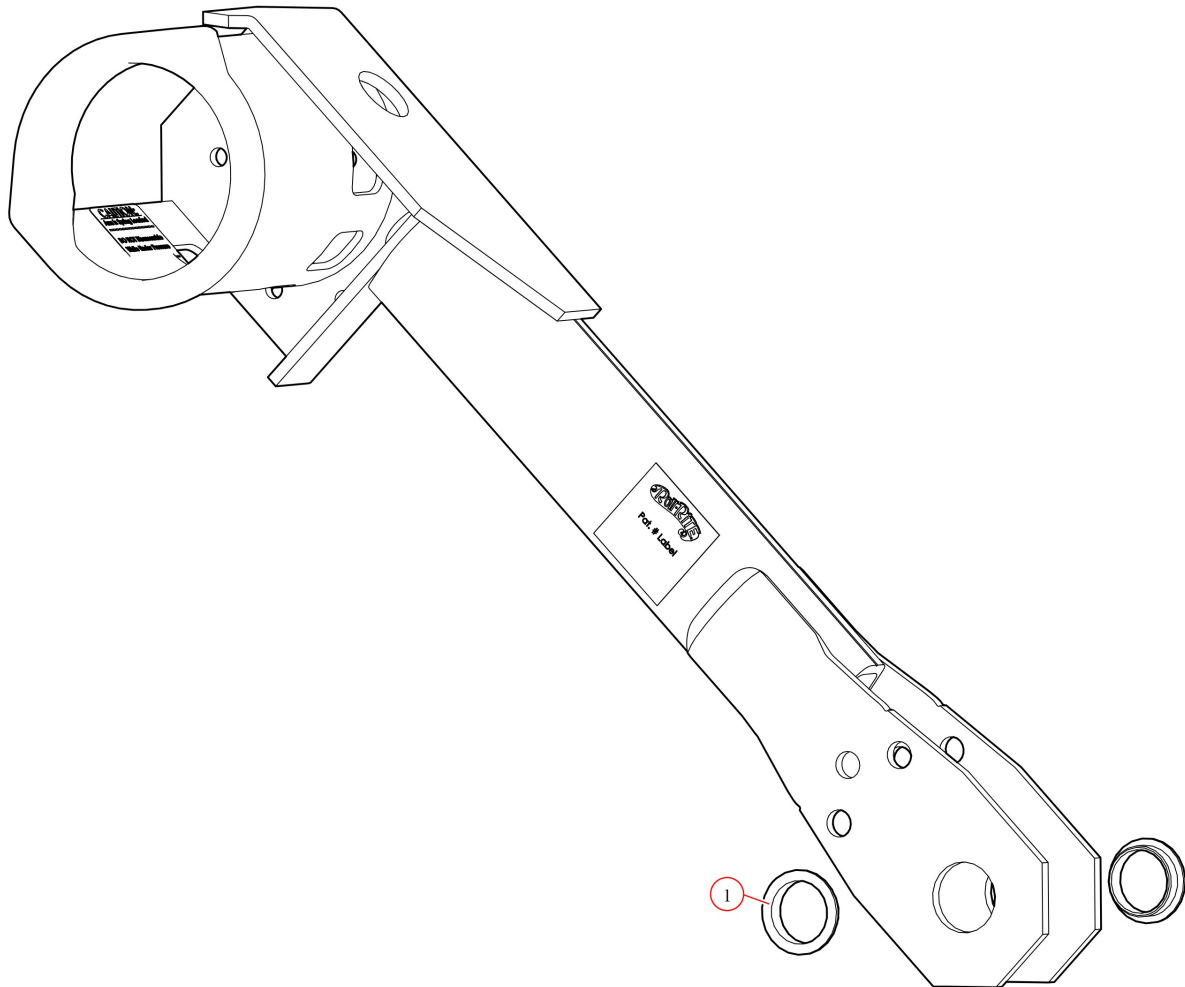

Pivot Tube. UP w/Side Pl&Spl Brckt for S/S Knpvt frt

Part Number: 46890

46890 Pivot Tube, UP w/Side Pl & Spl Brckt for S/S Kn pivot

Bom ID	Part#	Description	qty
1	47040	Bushing. 1 1/4 Poly T- Bushing for Pivot Pin	2