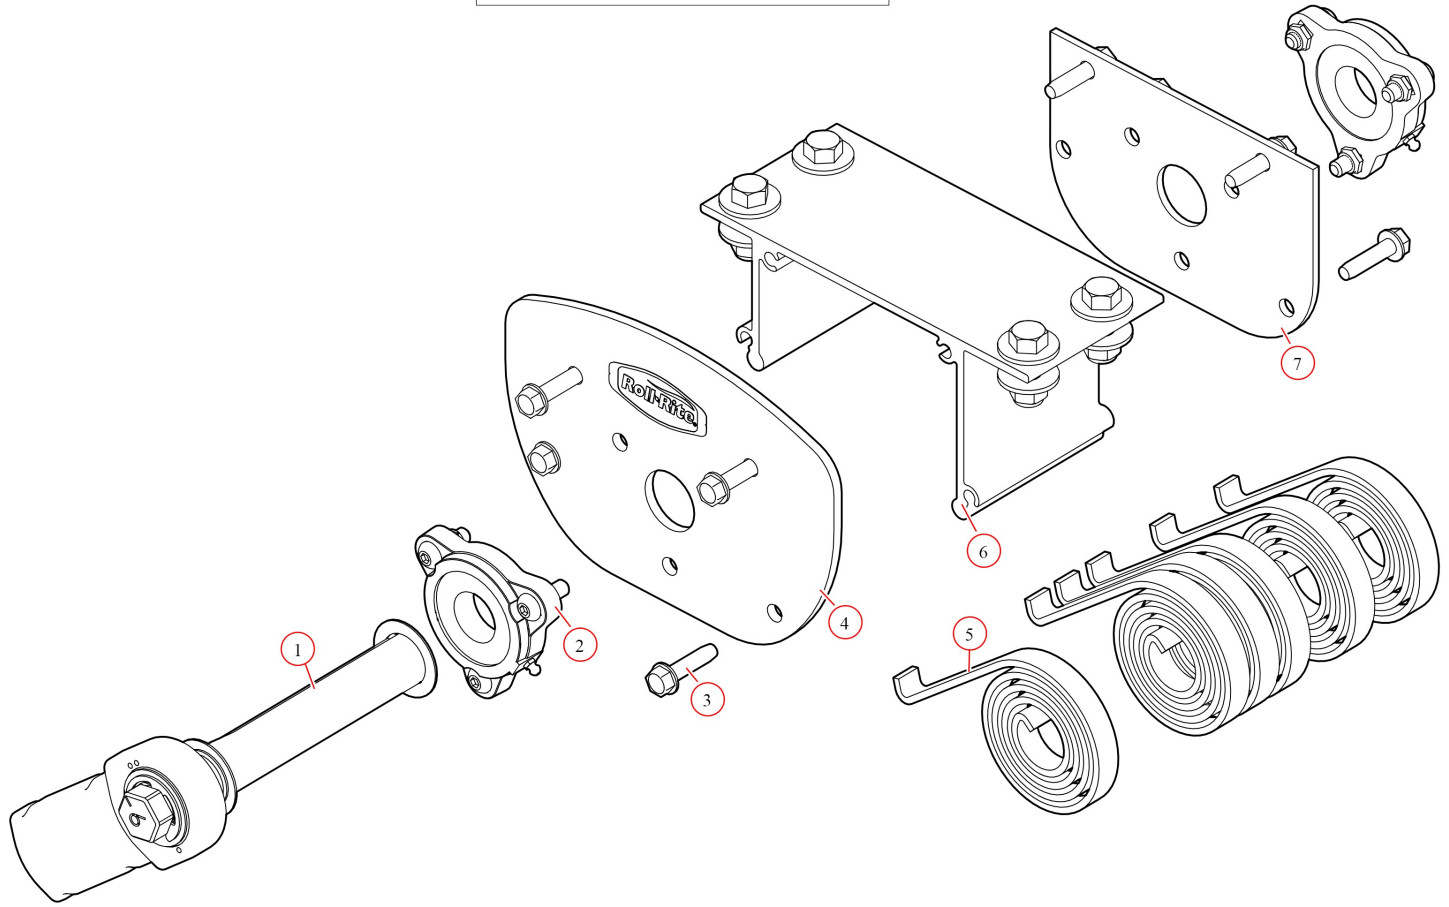

Pivot Tube. Passenger Side of 84" Knuckle Bow

Part Number: 4684P

103296 Pivot, UB Assembly 6 Spr Passenger

Bom ID	Part#	Description	qty
1	46370	Pivot Pin. for 5 & 6-Spring Roller Bearing - Passenger	1
2	47800	Bearing. Carrier Underbody Flanged	2
3	18120	Bolt. 3/8" x 1-1/2" Thread Cutting Screw Hex Washer Hd	8
4	102349	Plate. Al Front for Ext Bolt Flange Mount UB Box	1
5	47230	Spring. Spiral Torsion Spring 1 1/4"	6
6	102509	Bracket. Ext Body with holes for 6 Spr UB Box	1
7	102259	Plate. Al Back for Ext Bolt Flange Mount UB Box	1

47800 Bearing, Carrier Underbody Flanged

Bom ID	Part#	Description	qty
1	18628	Nut. Nylock nut 3/8" Jamb Nut	2
2	18242	Bolt. 3/8"-16 x 1 1/8" Button Head	2