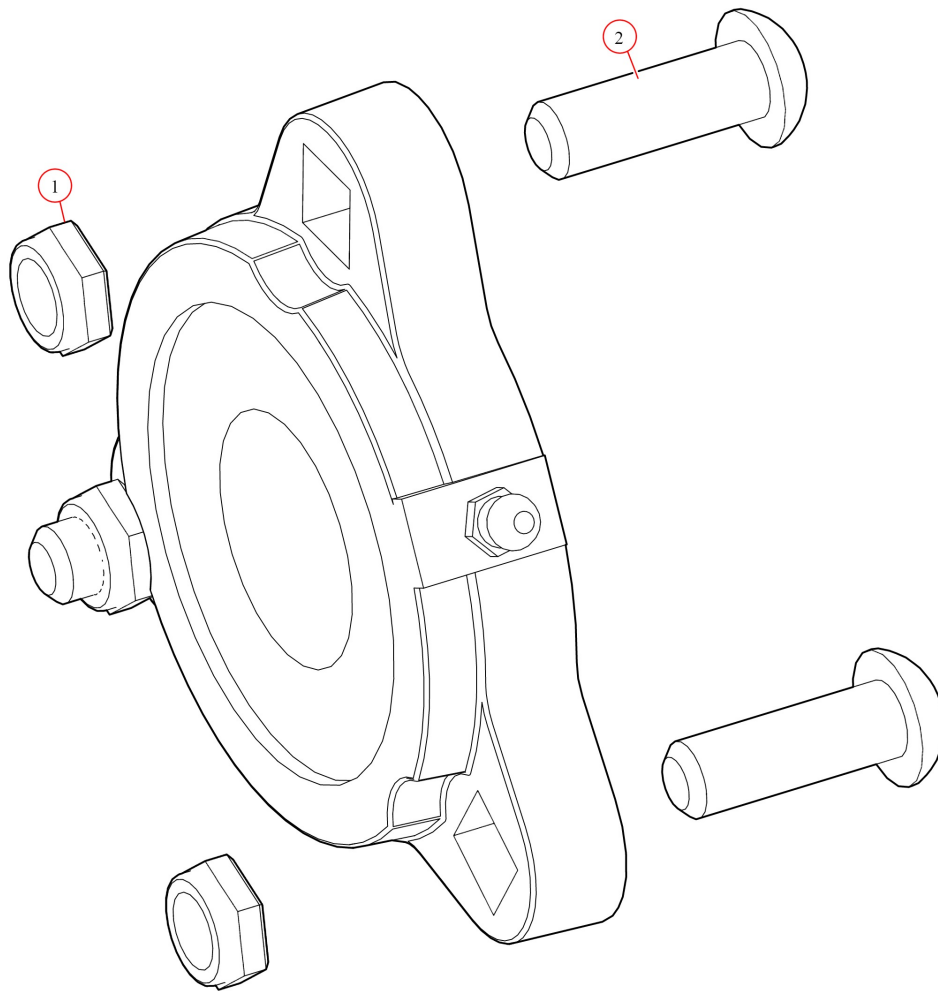

Pivot Tube. Passenger Side of 84" Knuckle Bow

Part Number: 4684P

103296 Pivot, UB Assembly 6 Spr Passenger

Bom ID	Part#	Description	qty
1	46370	Pivot Pin. for 5 & 6-Spring Roller Bearing - Passenger	1
2	47800	Bearing. Carrier Underbody Flanged	2
3	18120	Bolt. 3/8" x 1-1/2" Thread Cutting Screw Hex Washer Hd	8
4	102349	Plate. Al Front for Ext Bolt Flange Mount UB Box	1
5	47230	Spring. Spiral Torsion Spring 1 1/4"	6
6	102509	Bracket. Ext Body with holes for 6 Spr UB Box	1
7	102259	Plate. Al Back for Ext Bolt Flange Mount UB Box	1

47800 Bearing, Carrier Underbody Flanged

Bom ID	Part#	Description	qty
1	18628	Nut. Nylock nut 3/8" Jamb Nut	2
2	18242	Bolt. 3/8"-16 x 1 1/8" Button Head	2