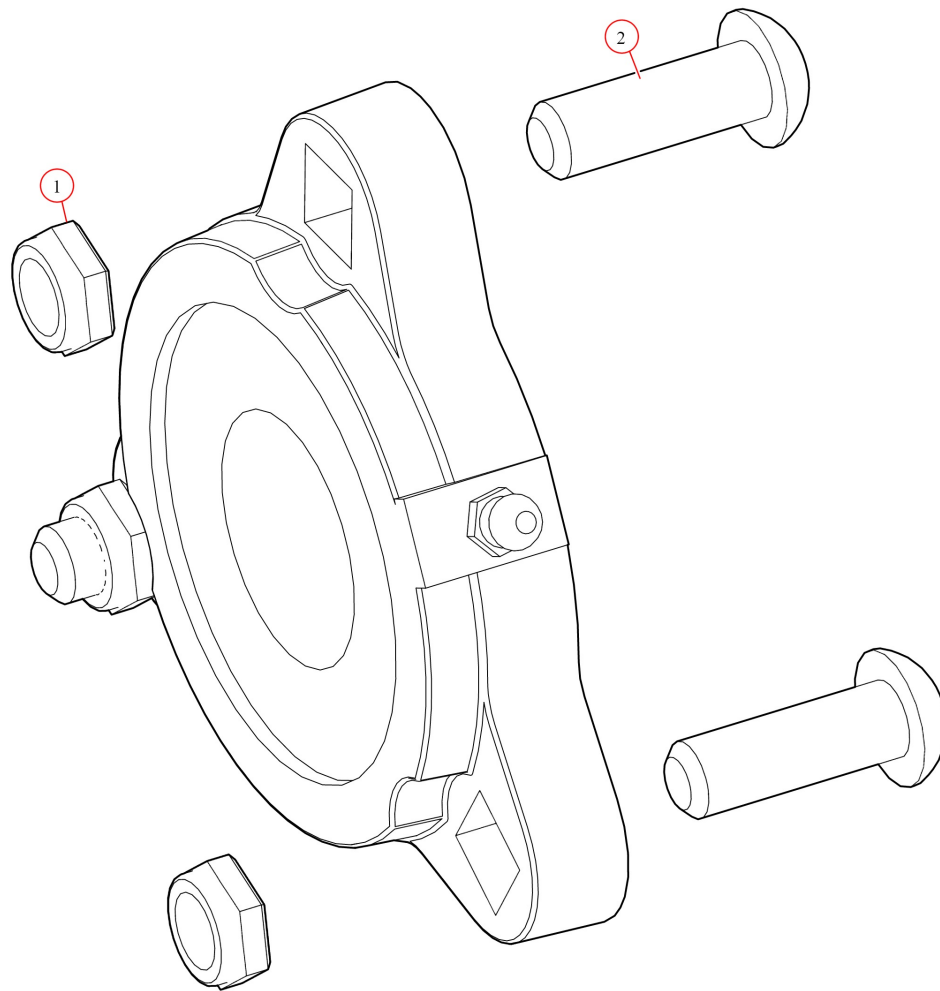

Pivot Tube. Driver Side of 84" Knuckle Bow

Part Number: 4684D

103295 Pivot, UB Assembly 6 Spr Drivers

Bom ID	Part#	Description	qty
1	46360	Pivot Pin. for 5 & 6 Spring Roller Bearing - Drivers Side	1
2	47800	Bearing. Carrier Underbody Flanged	2
3	18120	Bolt. 3/8" x 1-1/2" Thread Cutting Screw Hex Washer Hd	8
4	102349	Plate. Al Front for Ext Bolt Flange Mount UB Box	1
5	47230	Spring. Spiral Torsion Spring 1 1/4"	6
6	102509	Bracket. Ext Body with holes for 6 Spr UB Box	1
7	102259	Plate. Al Back for Ext Bolt Flange Mount UB Box	1

47800 Bearing, Carrier Underbody Flanged

Bom ID	Part#	Description	qty
1	18628	Nut. Nylock nut 3/8" Jamb Nut	2
2	18242	Bolt. 3/8"-16 x 1 1/8" Button Head	2