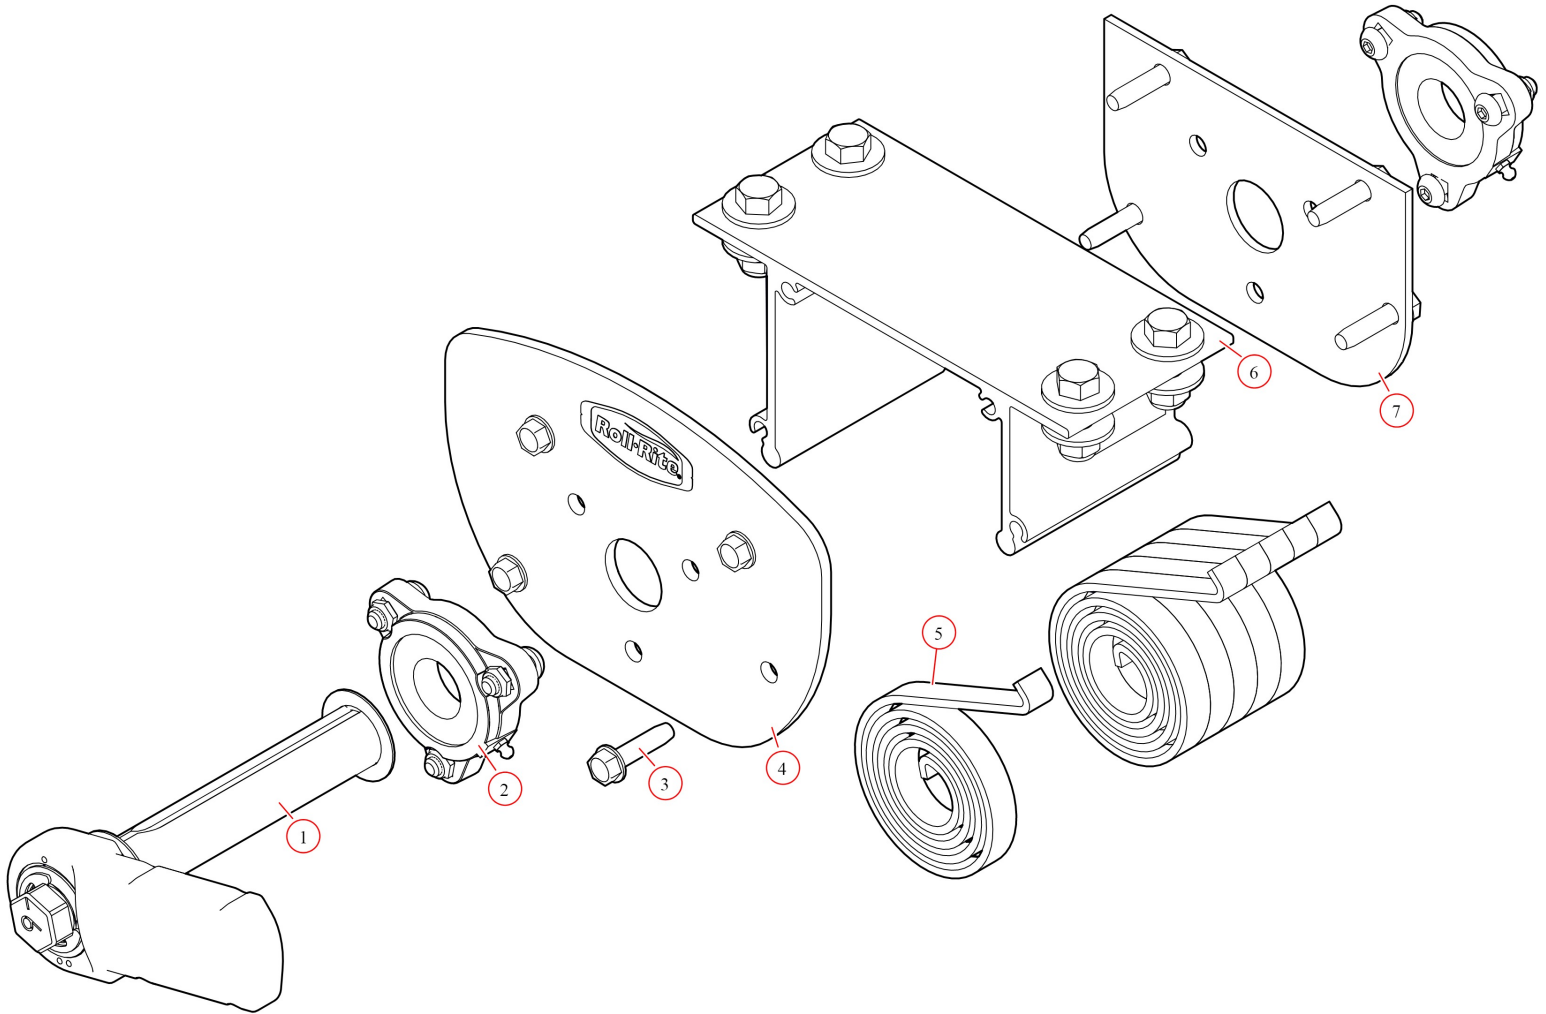

Pivot Tube. Driver Side of 84" Knuckle Bow

Part Number: 4684D

103295 Pivot, UB Assembly 6 Spr Drivers

Bom ID	Part#	Description	qty
1	46360	Pivot Pin. for 5 & 6 Spring Roller Bearing - Drivers Side	1
2	47800	Bearing. Carrier Underbody Flanged	2
3	18120	Bolt. 3/8" x 1-1/2" Thread Cutting Screw Hex Washer Hd	8
4	102349	Plate. Al Front for Ext Bolt Flange Mount UB Box	1
5	47230	Spring. Spiral Torsion Spring 1 1/4"	6
6	102509	Bracket. Ext Body with holes for 6 Spr UB Box	1
7	102259	Plate. Al Back for Ext Bolt Flange Mount UB Box	1

47800 Bearing, Carrier Underbody Flanged

Bom ID	Part#	Description	qty
1	18628	Nut. Nylock nut 3/8" Jamb Nut	2
2	18242	Bolt. 3/8"-16 x 1 1/8" Button Head	2