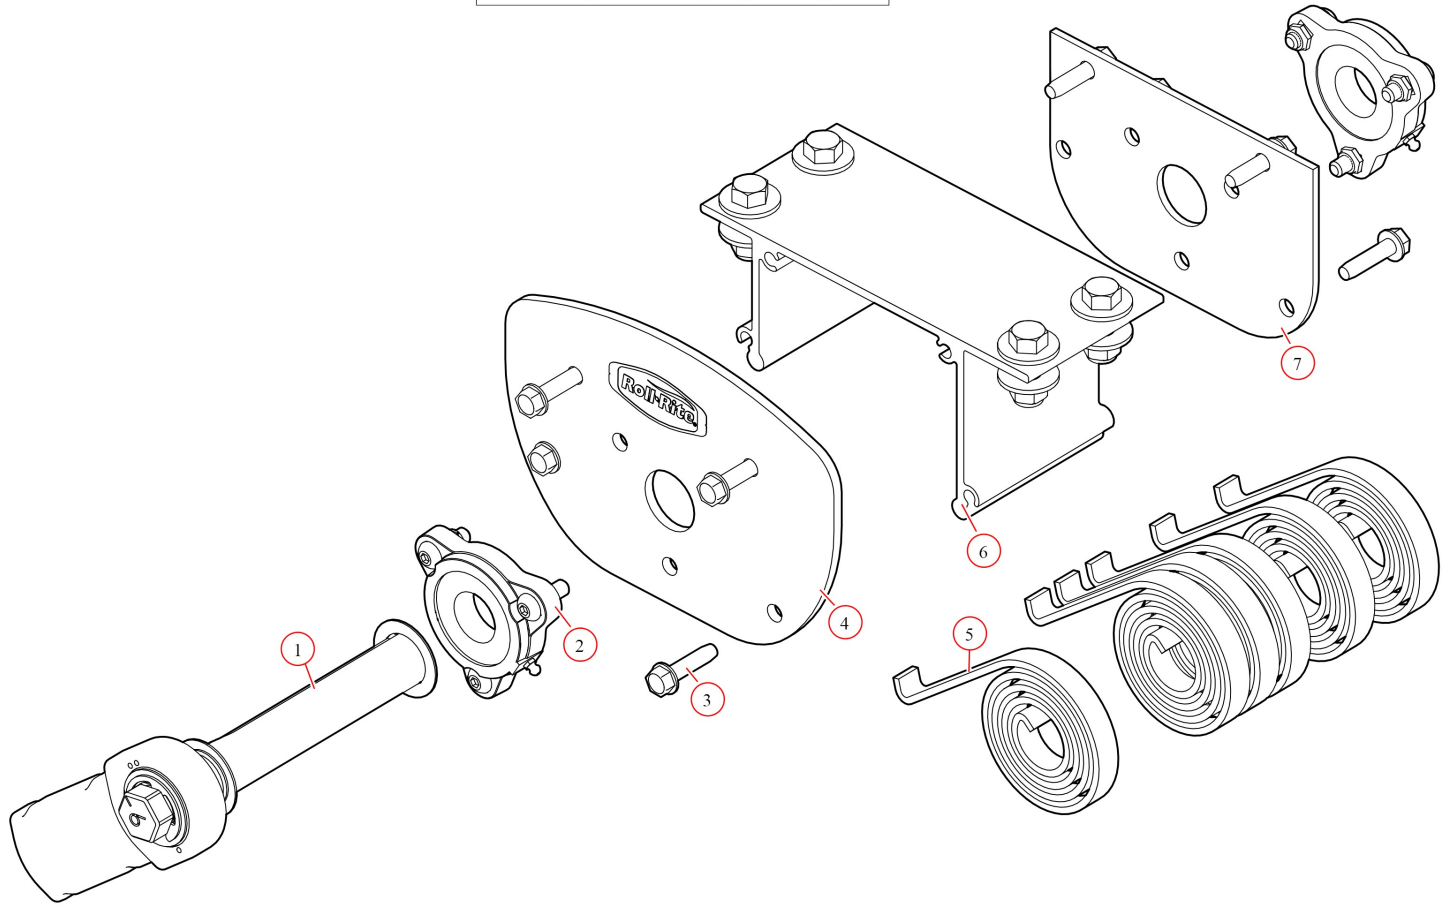

Pivot Set. 6 Spring Under-Body Mount w/ 84" Knuckle Pivot  
Tubes

**Part Number: 46840**

46840 Pivot Set, 6 Spring Under-Body Mount w/ 84" Knuckle Pivot Tubes

Bom ID	Part#	Description	qty
1	76831	Bracket. Pivot Arm Tie Down	2
2	4684P	Pivot Tube. Passenger Side of 84" Knuckle Bow	1
3	4684D	Pivot Tube. Driver Side of 84" Knuckle Bow	1

103295 Pivot, UB Assembly 6 Spr Drivers

Bom ID	Part#	Description	qty
1	46360	Pivot Pin. for 5 & 6 Spring Roller Bearing - Drivers Side	1
2	47800	Bearing. Carrier Underbody Flanged	2
3	18120	Bolt. 3/8" x 1-1/2" Thread Cutting Screw Hex Washer Hd	8
4	102349	Plate. Al Front for Ext Bolt Flange Mount UB Box	1
5	47230	Spring. Spiral Torsion Spring 1 1/4"	6
6	102509	Bracket. Ext Body with holes for 6 Spr UB Box	1
7	102259	Plate. Al Back for Ext Bolt Flange Mount UB Box	1

47800 Bearing, Carrier Underbody Flanged

Bom ID	Part#	Description	qty
1	18628	Nut. Nylock nut 3/8" Jamb Nut	2
2	18242	Bolt. 3/8"-16 x 1 1/8" Button Head	2

103296 Pivot, UB Assembly 6 Spr Passenger

Bom ID	Part#	Description	qty
1	46370	Pivot Pin. for 5 & 6-Spring Roller Bearing - Passenger	1
2	47800	Bearing. Carrier Underbody Flanged	2
3	18120	Bolt. 3/8" x 1-1/2" Thread Cutting Screw Hex Washer Hd	8
4	102349	Plate. Al Front for Ext Bolt Flange Mount UB Box	1
5	47230	Spring. Spiral Torsion Spring 1 1/4"	6
6	102509	Bracket. Ext Body with holes for 6 Spr UB Box	1
7	102259	Plate. Al Back for Ext Bolt Flange Mount UB Box	1