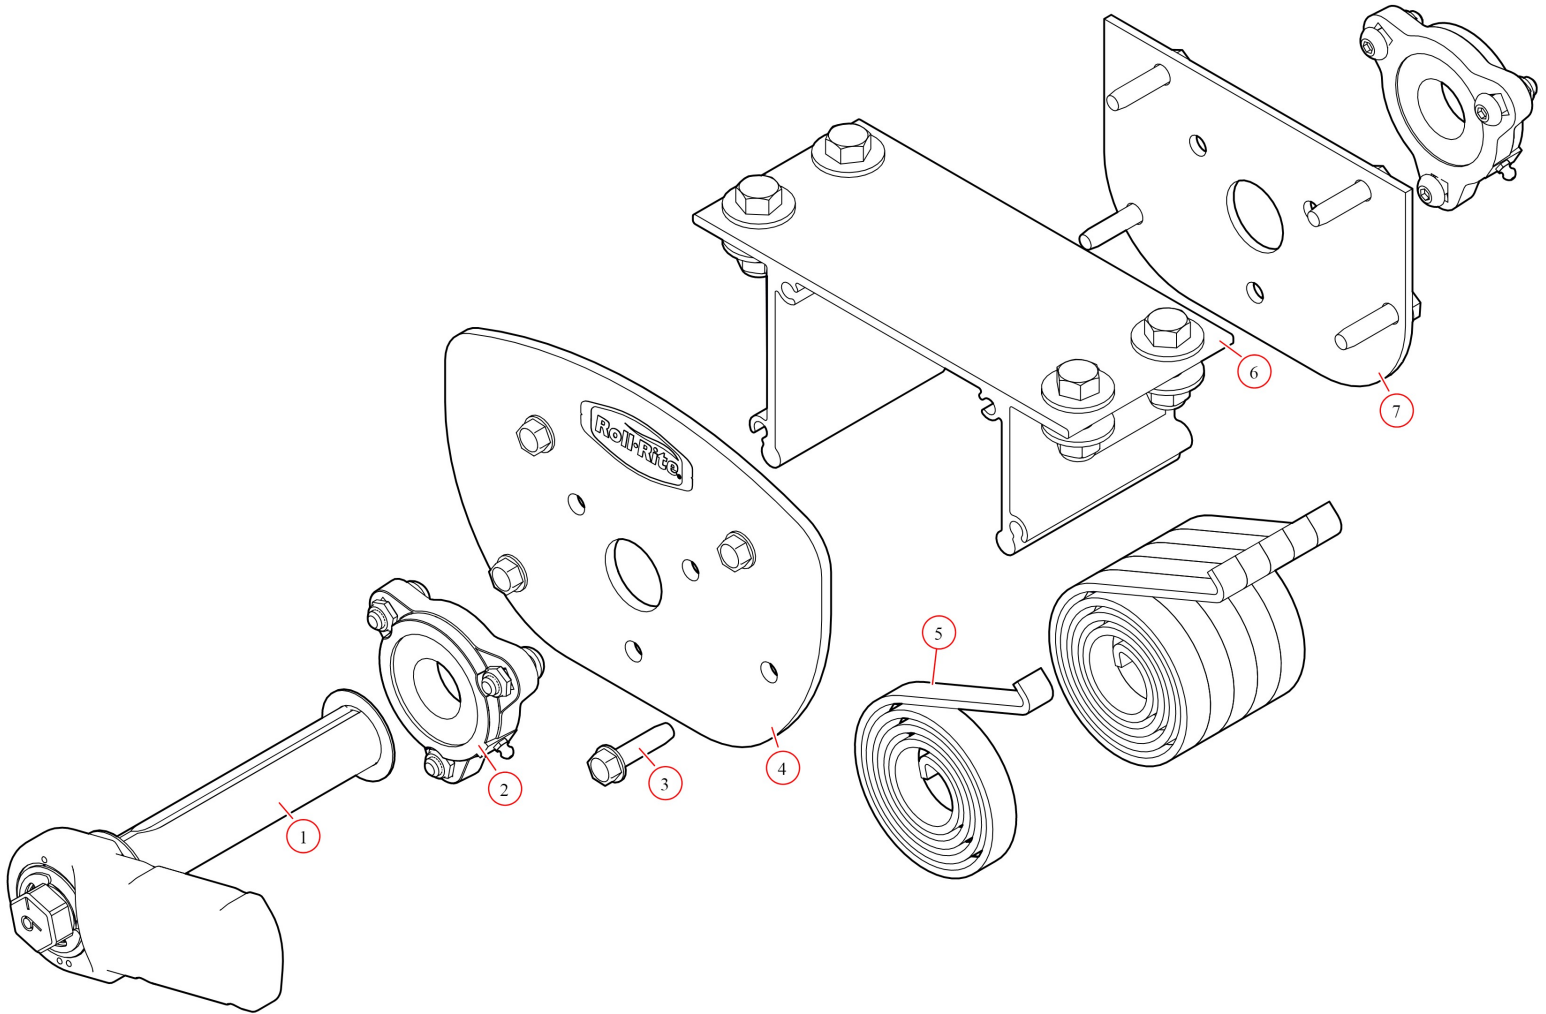

Pivot Set. 6 Spring Under-Body Mount w/ 84" Knuckle Pivot  
Tubes

**Part Number: 46840**

46840 Pivot Set, 6 Spring Under-Body Mount w/ 84" Knuckle Pivot Tubes

Bom ID	Part#	Description	qty
1	76831	Bracket. Pivot Arm Tie Down	2
2	4684P	Pivot Tube. Passenger Side of 84" Knuckle Bow	1
3	4684D	Pivot Tube. Driver Side of 84" Knuckle Bow	1

103295 Pivot, UB Assembly 6 Spr Drivers

Bom ID	Part#	Description	qty
1	46360	Pivot Pin. for 5 & 6 Spring Roller Bearing - Drivers Side	1
2	47800	Bearing. Carrier Underbody Flanged	2
3	18120	Bolt. 3/8" x 1-1/2" Thread Cutting Screw Hex Washer Hd	8
4	102349	Plate. Al Front for Ext Bolt Flange Mount UB Box	1
5	47230	Spring. Spiral Torsion Spring 1 1/4"	6
6	102509	Bracket. Ext Body with holes for 6 Spr UB Box	1
7	102259	Plate. Al Back for Ext Bolt Flange Mount UB Box	1

47800 Bearing, Carrier Underbody Flanged

Bom ID	Part#	Description	qty
1	18628	Nut. Nylock nut 3/8" Jamb Nut	2
2	18242	Bolt. 3/8"-16 x 1 1/8" Button Head	2

103296 Pivot, UB Assembly 6 Spr Passenger

Bom ID	Part#	Description	qty
1	46370	Pivot Pin. for 5 & 6-Spring Roller Bearing - Passenger	1
2	47800	Bearing. Carrier Underbody Flanged	2
3	18120	Bolt. 3/8" x 1-1/2" Thread Cutting Screw Hex Washer Hd	8
4	102349	Plate. Al Front for Ext Bolt Flange Mount UB Box	1
5	47230	Spring. Spiral Torsion Spring 1 1/4"	6
6	102509	Bracket. Ext Body with holes for 6 Spr UB Box	1
7	102259	Plate. Al Back for Ext Bolt Flange Mount UB Box	1