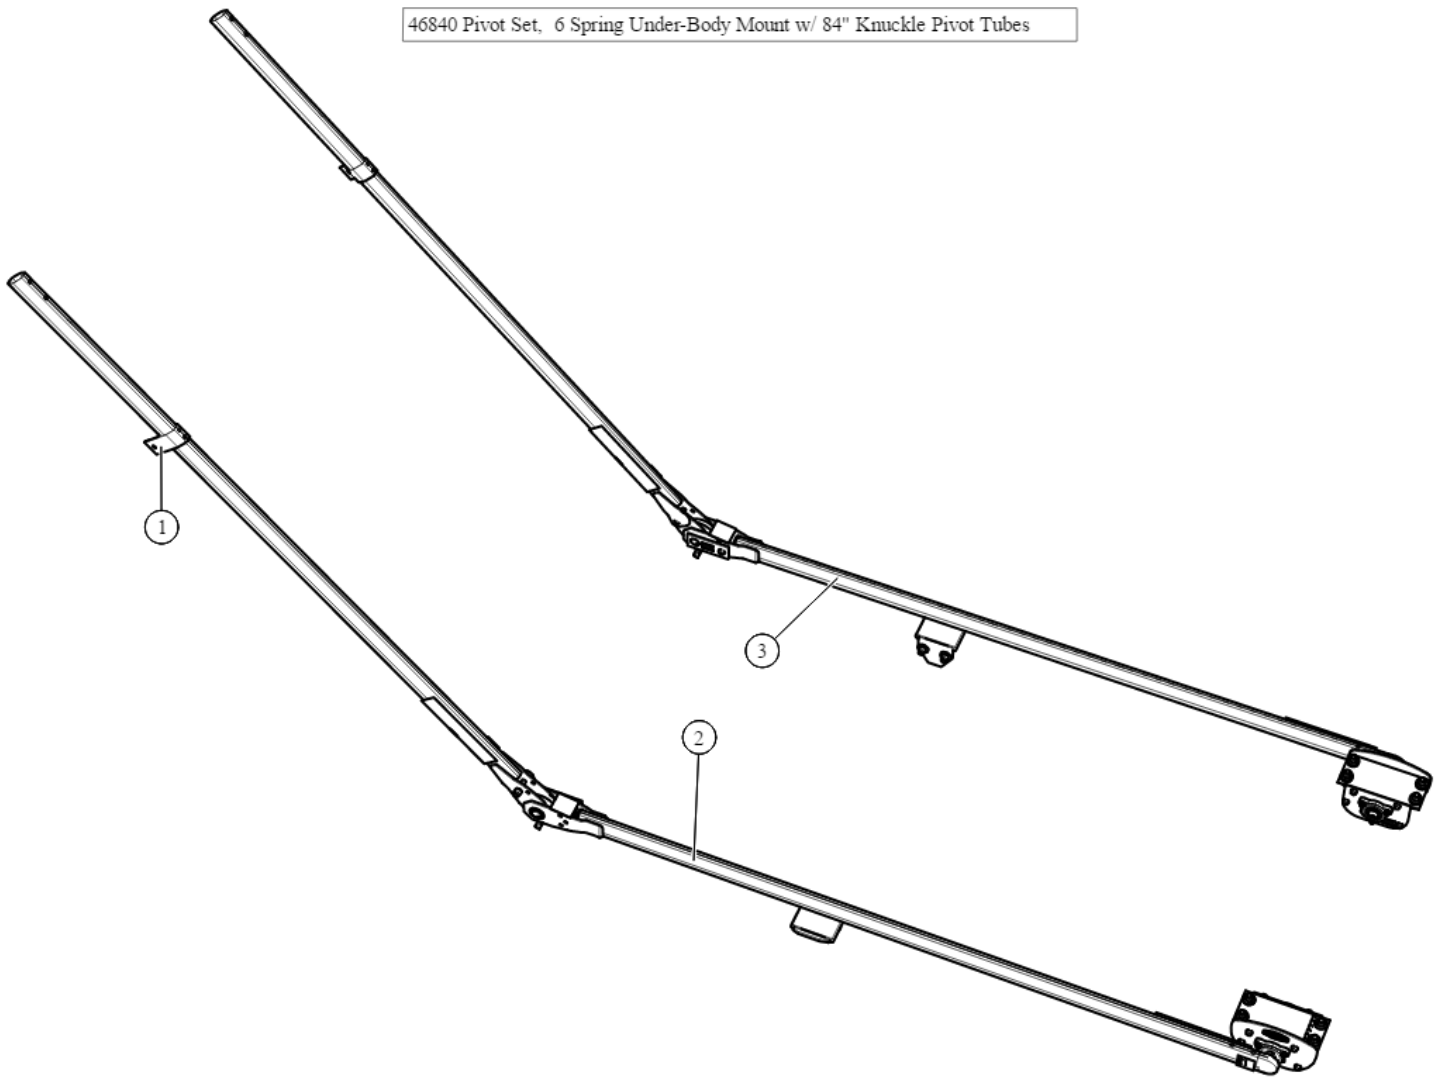

Pivot Set. 6 Spring Under-Body Mount w/ 84" Knuckle Pivot  
Tubes

**Part Number: 46840**

46840 Pivot Set, 6 Spring Under-Body Mount w/ 84" Knuckle Pivot Tubes

Bom ID	Part#	Description	qty
1	76831	Bracket. Pivot Arm Tie Down	2
2	4684P	Pivot Tube. Passenger Side of 84" Knuckle Bow	1
3	4684D	Pivot Tube. Driver Side of 84" Knuckle Bow	1

103295 Pivot, UB Assembly 6 Spr Drivers

Bom ID	Part#	Description	qty
1	46360	Pivot Pin. for 5 & 6 Spring Roller Bearing - Drivers Side	1
2	47800	Bearing. Carrier Underbody Flanged	2
3	18120	Bolt. 3/8" x 1-1/2" Thread Cutting Screw Hex Washer Hd	8
4	102349	Plate. Al Front for Ext Bolt Flange Mount UB Box	1
5	47230	Spring. Spiral Torsion Spring 1 1/4"	6
6	102509	Bracket. Ext Body with holes for 6 Spr UB Box	1
7	102259	Plate. Al Back for Ext Bolt Flange Mount UB Box	1

47800 Bearing, Carrier Underbody Flanged

Bom ID	Part#	Description	qty
1	18628	Nut. Nylock nut 3/8" Jamb Nut	2
2	18242	Bolt. 3/8"-16 x 1 1/8" Button Head	2

103296 Pivot, UB Assembly 6 Spr Passenger

Bom ID	Part#	Description	qty
1	46370	Pivot Pin. for 5 & 6-Spring Roller Bearing - Passenger	1
2	47800	Bearing. Carrier Underbody Flanged	2
3	18120	Bolt. 3/8" x 1-1/2" Thread Cutting Screw Hex Washer Hd	8
4	102349	Plate. Al Front for Ext Bolt Flange Mount UB Box	1
5	47230	Spring. Spiral Torsion Spring 1 1/4"	6
6	102509	Bracket. Ext Body with holes for 6 Spr UB Box	1
7	102259	Plate. Al Back for Ext Bolt Flange Mount UB Box	1