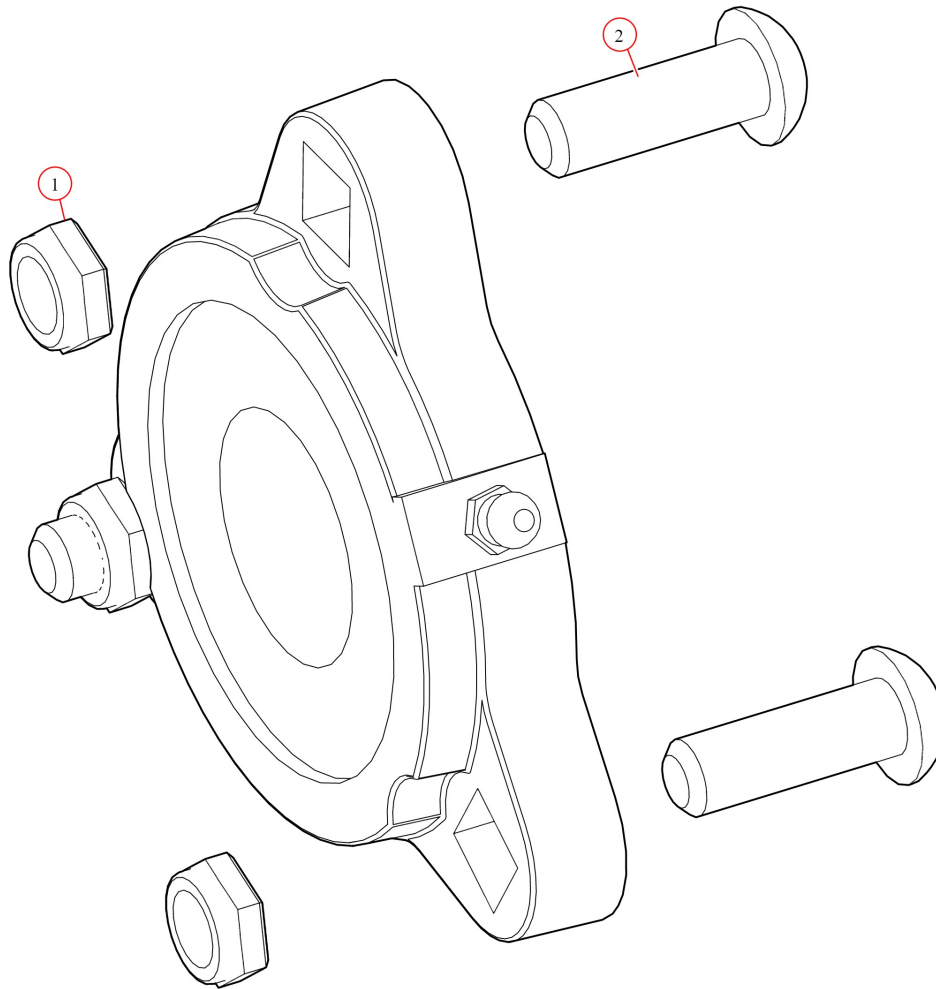

Pivot Set. 6 Spring Under-Body Mount w/ 84" Knuckle Pivot  
Tubes

**Part Number: 46840**

46840 Pivot Set, 6 Spring Under-Body Mount w/ 84" Knuckle Pivot Tubes

Bom ID	Part#	Description	qty
1	76831	Bracket. Pivot Arm Tie Down	2
2	4684P	Pivot Tube. Passenger Side of 84" Knuckle Bow	1
3	4684D	Pivot Tube. Driver Side of 84" Knuckle Bow	1

103295 Pivot, UB Assembly 6 Spr Drivers

Bom ID	Part#	Description	qty
1	46360	Pivot Pin. for 5 & 6 Spring Roller Bearing - Drivers Side	1
2	47800	Bearing. Carrier Underbody Flanged	2
3	18120	Bolt. 3/8" x 1-1/2" Thread Cutting Screw Hex Washer Hd	8
4	102349	Plate. Al Front for Ext Bolt Flange Mount UB Box	1
5	47230	Spring. Spiral Torsion Spring 1 1/4"	6
6	102509	Bracket. Ext Body with holes for 6 Spr UB Box	1
7	102259	Plate. Al Back for Ext Bolt Flange Mount UB Box	1

47800 Bearing, Carrier Underbody Flanged

Bom ID	Part#	Description	qty
1	18628	Nut. Nylock nut 3/8" Jamb Nut	2
2	18242	Bolt. 3/8"-16 x 1 1/8" Button Head	2

103296 Pivot, UB Assembly 6 Spr Passenger

Bom ID	Part#	Description	qty
1	46370	Pivot Pin. for 5 & 6-Spring Roller Bearing - Passenger	1
2	47800	Bearing. Carrier Underbody Flanged	2
3	18120	Bolt. 3/8" x 1-1/2" Thread Cutting Screw Hex Washer Hd	8
4	102349	Plate. Al Front for Ext Bolt Flange Mount UB Box	1
5	47230	Spring. Spiral Torsion Spring 1 1/4"	6
6	102509	Bracket. Ext Body with holes for 6 Spr UB Box	1
7	102259	Plate. Al Back for Ext Bolt Flange Mount UB Box	1