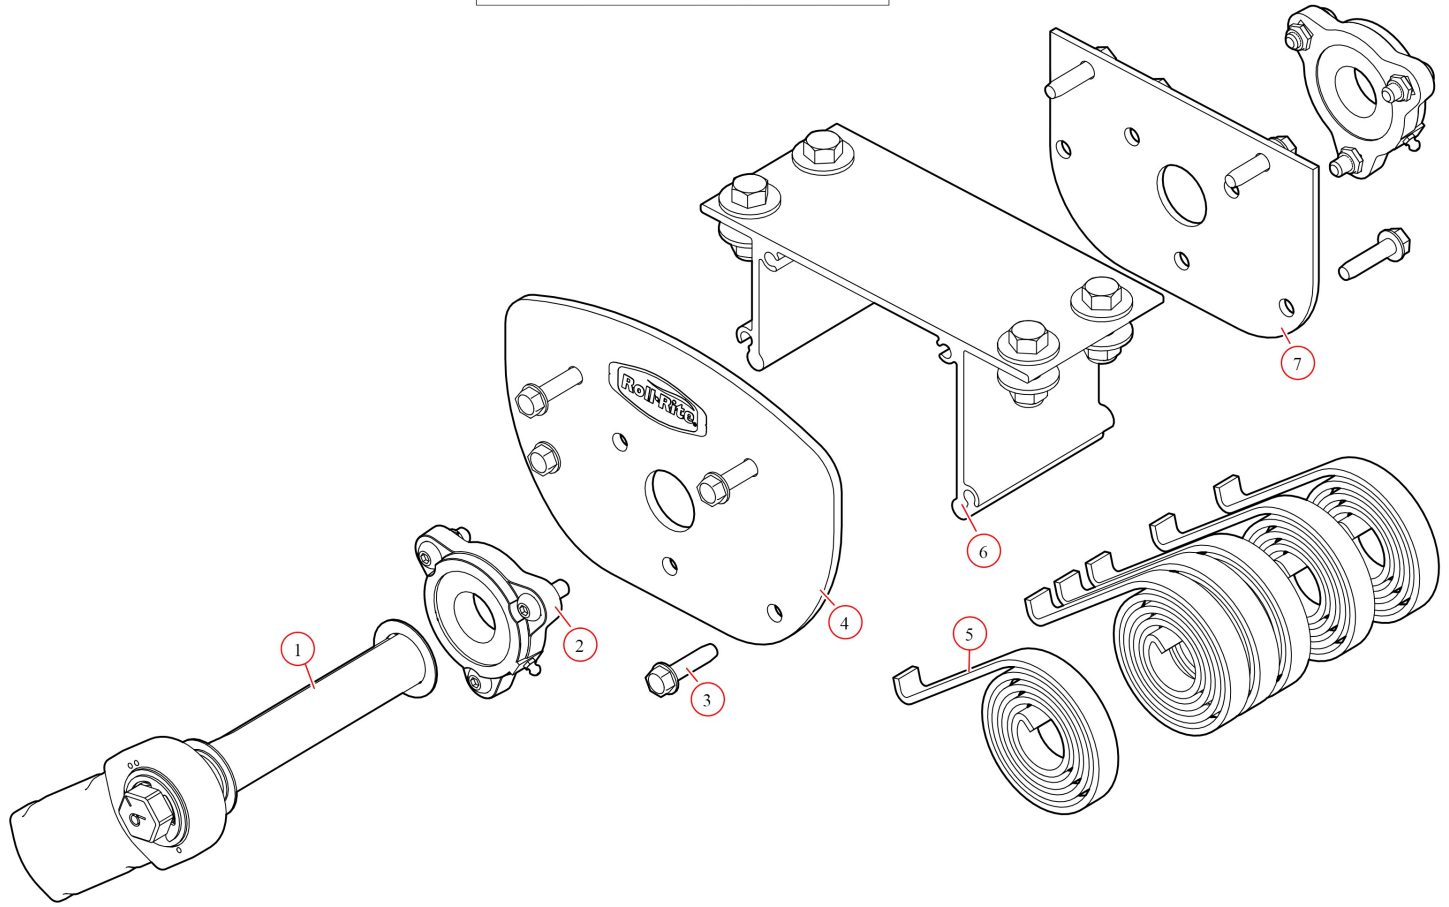

[Pivot. Knuckle Pivot Pass \(UB\) 60"](#)

Part Number: 4654P

4654P Pivot, Knuckle Pivot Pass (UB) 60"

Bom ID	Part#	Description	qty
1	46520	Pivot Tube. 60" Knuckle Bow Upper (60" AL)	1
2	18631	Nut. 1/2" Nylock Nut	1
3	47100	Bumper. Knuckle Bow (each)	1
4	18297	Bolt. 1/2" x 2 3/4" Hex Head Bolt	1
5	47230	Spring. Spiral Torsion Spring 1 1/4"	2
6	46920	Knuckle Pin. for Pivots Passenger	1
7	46950	Bracket. Aluminum Stop Bracket (Pair)	1
8	46510	Pivot Tube. 60" Knuckle Bow Base (60" AL)	1
9	103296	Pivot. UB Assembly 6 Spr Passenger	1

103296 Pivot, UB Assembly 6 Spr Passenger

Bom ID	Part#	Description	qty
1	46370	Pivot Pin. for 5 & 6-Spring Roller Bearing - Passenger	1
2	47800	Bearing. Carrier Underbody Flanged	2
3	18120	Bolt. 3/8" x 1-1/2" Thread Cutting Screw Hex Washer Hd	8
4	102349	Plate. Al Front for Ext Bolt Flange Mount UB Box	1
5	47230	Spring. Spiral Torsion Spring 1 1/4"	6
6	102509	Bracket. Ext Body with holes for 6 Spr UB Box	1
7	102259	Plate. Al Back for Ext Bolt Flange Mount UB Box	1

47800 Bearing, Carrier Underbody Flanged

Bom ID	Part#	Description	qty
1	18628	Nut. Nylock nut 3/8" Jamb Nut	2
2	18242	Bolt. 3/8"-16 x 1 1/8" Button Head	2