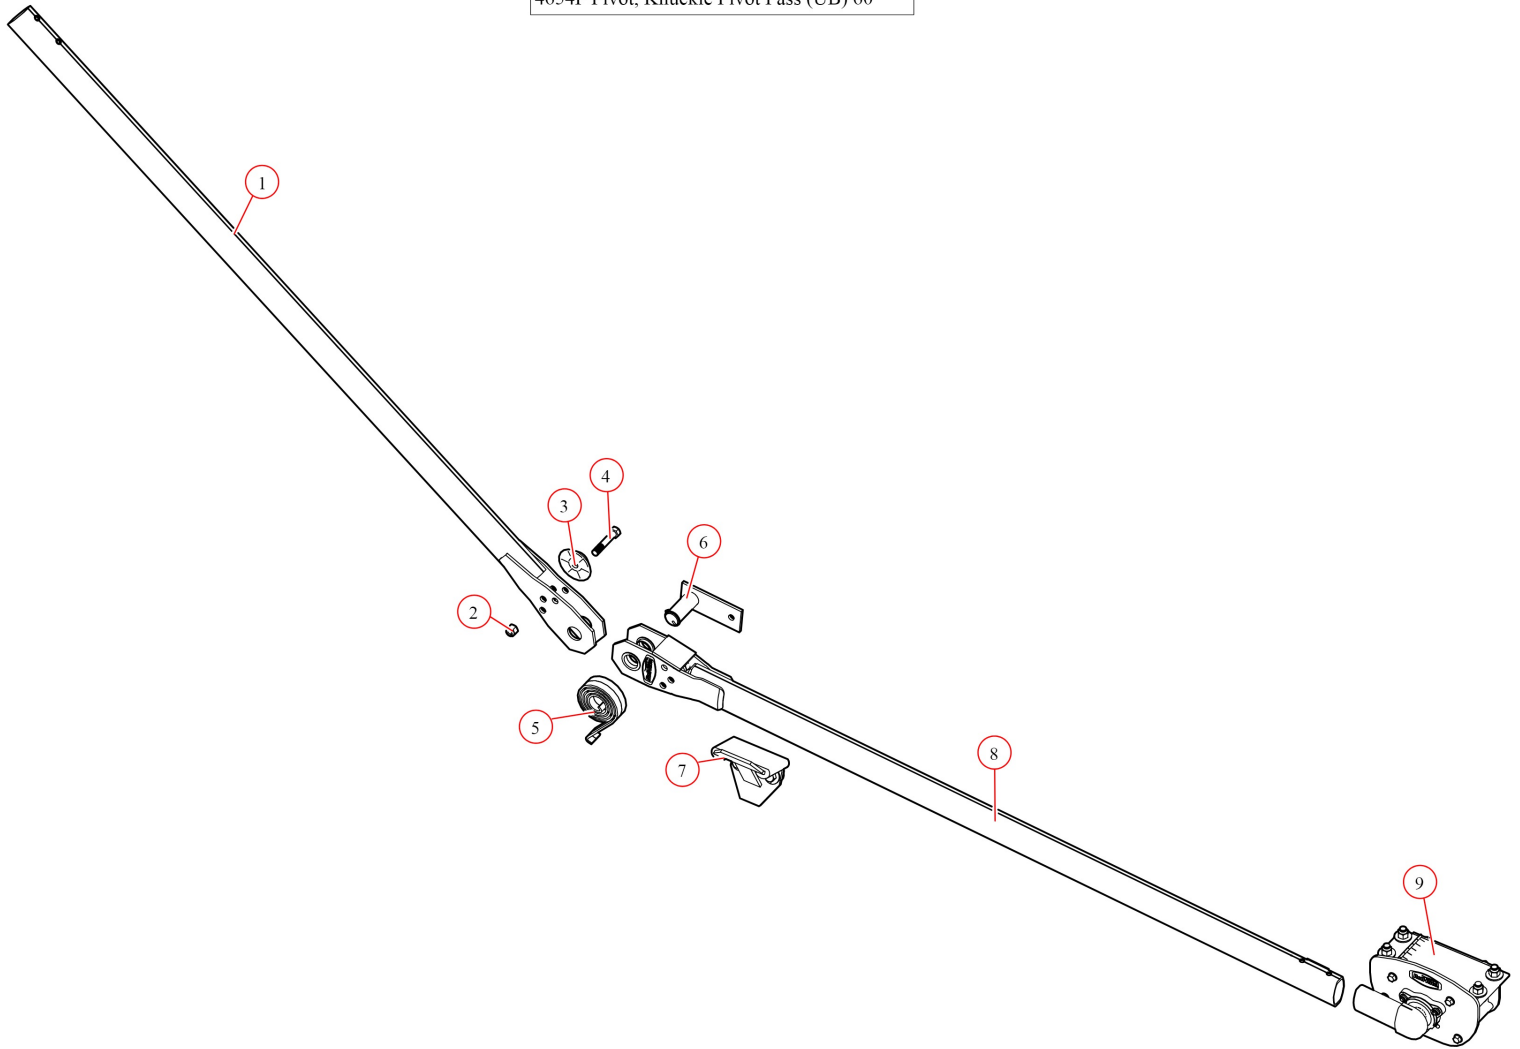

[Pivot. Knuckle Pivot Pass \(UB\) 60"](#)

Part Number: 4654P

4654P Pivot, Knuckle Pivot Pass (UB) 60"

Bom ID	Part#	Description	qty
1	46520	Pivot Tube. 60" Knuckle Bow Upper (60" AL)	1
2	18631	Nut. 1/2" Nylock Nut	1
3	47100	Bumper. Knuckle Bow (each)	1
4	18297	Bolt. 1/2" x 2 3/4" Hex Head Bolt	1
5	47230	Spring. Spiral Torsion Spring 1 1/4"	2
6	46920	Knuckle Pin. for Pivots Passenger	1
7	46950	Bracket. Aluminum Stop Bracket (Pair)	1
8	46510	Pivot Tube. 60" Knuckle Bow Base (60" AL)	1
9	103296	Pivot. UB Assembly 6 Spr Passenger	1

103296 Pivot, UB Assembly 6 Spr Passenger

Bom ID	Part#	Description	qty
1	46370	Pivot Pin. for 5 & 6-Spring Roller Bearing - Passenger	1
2	47800	Bearing. Carrier Underbody Flanged	2
3	18120	Bolt. 3/8" x 1-1/2" Thread Cutting Screw Hex Washer Hd	8
4	102349	Plate. Al Front for Ext Bolt Flange Mount UB Box	1
5	47230	Spring. Spiral Torsion Spring 1 1/4"	6
6	102509	Bracket. Ext Body with holes for 6 Spr UB Box	1
7	102259	Plate. Al Back for Ext Bolt Flange Mount UB Box	1

47800 Bearing, Carrier Underbody Flanged

Bom ID	Part#	Description	qty
1	18628	Nut. Nylock nut 3/8" Jamb Nut	2
2	18242	Bolt. 3/8"-16 x 1 1/8" Button Head	2