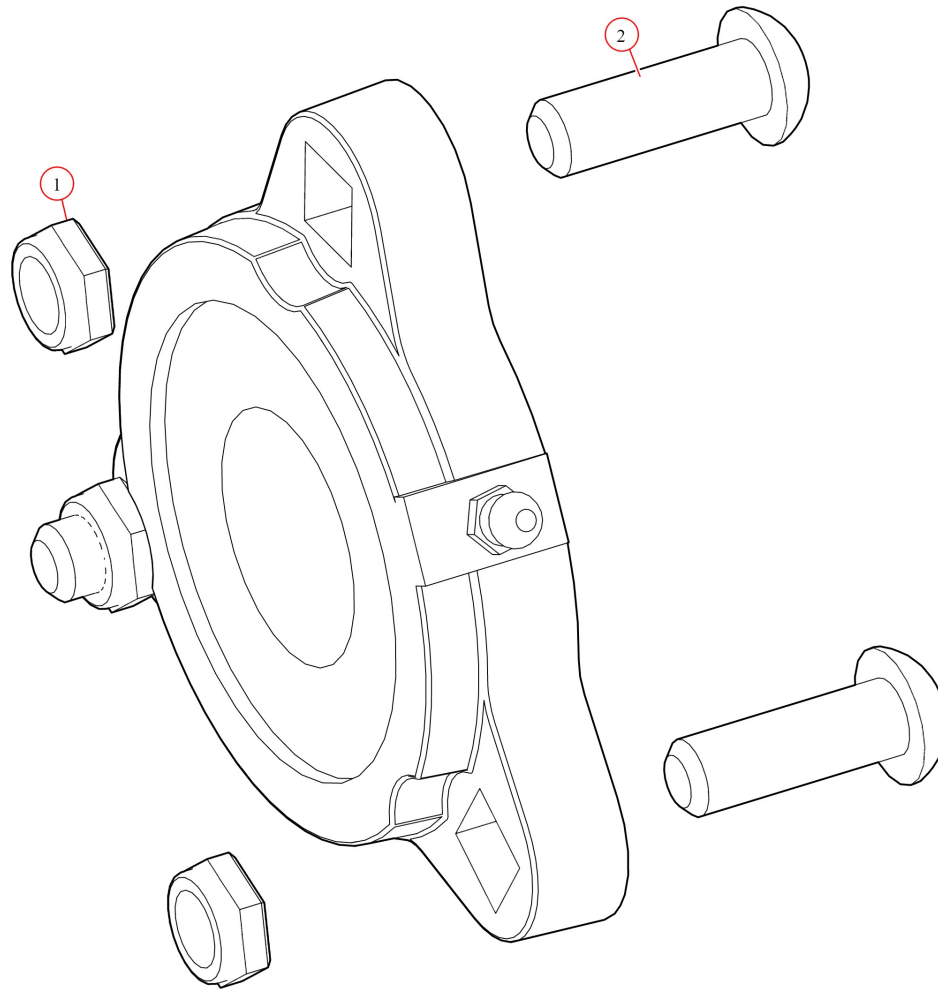

[Pivot. Knuckle Pivot Pass \(UB\) 60"](#)

Part Number: 4654P

4654P Pivot, Knuckle Pivot Pass (UB) 60"

Bom ID	Part#	Description	qty
1	46520	Pivot Tube. 60" Knuckle Bow Upper (60" AL)	1
2	18631	Nut. 1/2" Nylock Nut	1
3	47100	Bumper. Knuckle Bow (each)	1
4	18297	Bolt. 1/2" x 2 3/4" Hex Head Bolt	1
5	47230	Spring. Spiral Torsion Spring 1 1/4"	2
6	46920	Knuckle Pin. for Pivots Passenger	1
7	46950	Bracket. Aluminum Stop Bracket (Pair)	1
8	46510	Pivot Tube. 60" Knuckle Bow Base (60" AL)	1
9	103296	Pivot. UB Assembly 6 Spr Passenger	1

103296 Pivot, UB Assembly 6 Spr Passenger

Bom ID	Part#	Description	qty
1	46370	Pivot Pin. for 5 & 6-Spring Roller Bearing - Passenger	1
2	47800	Bearing. Carrier Underbody Flanged	2
3	18120	Bolt. 3/8" x 1-1/2" Thread Cutting Screw Hex Washer Hd	8
4	102349	Plate. Al Front for Ext Bolt Flange Mount UB Box	1
5	47230	Spring. Spiral Torsion Spring 1 1/4"	6
6	102509	Bracket. Ext Body with holes for 6 Spr UB Box	1
7	102259	Plate. Al Back for Ext Bolt Flange Mount UB Box	1

47800 Bearing, Carrier Underbody Flanged

Bom ID	Part#	Description	qty
1	18628	Nut. Nylock nut 3/8" Jamb Nut	2
2	18242	Bolt. 3/8"-16 x 1 1/8" Button Head	2