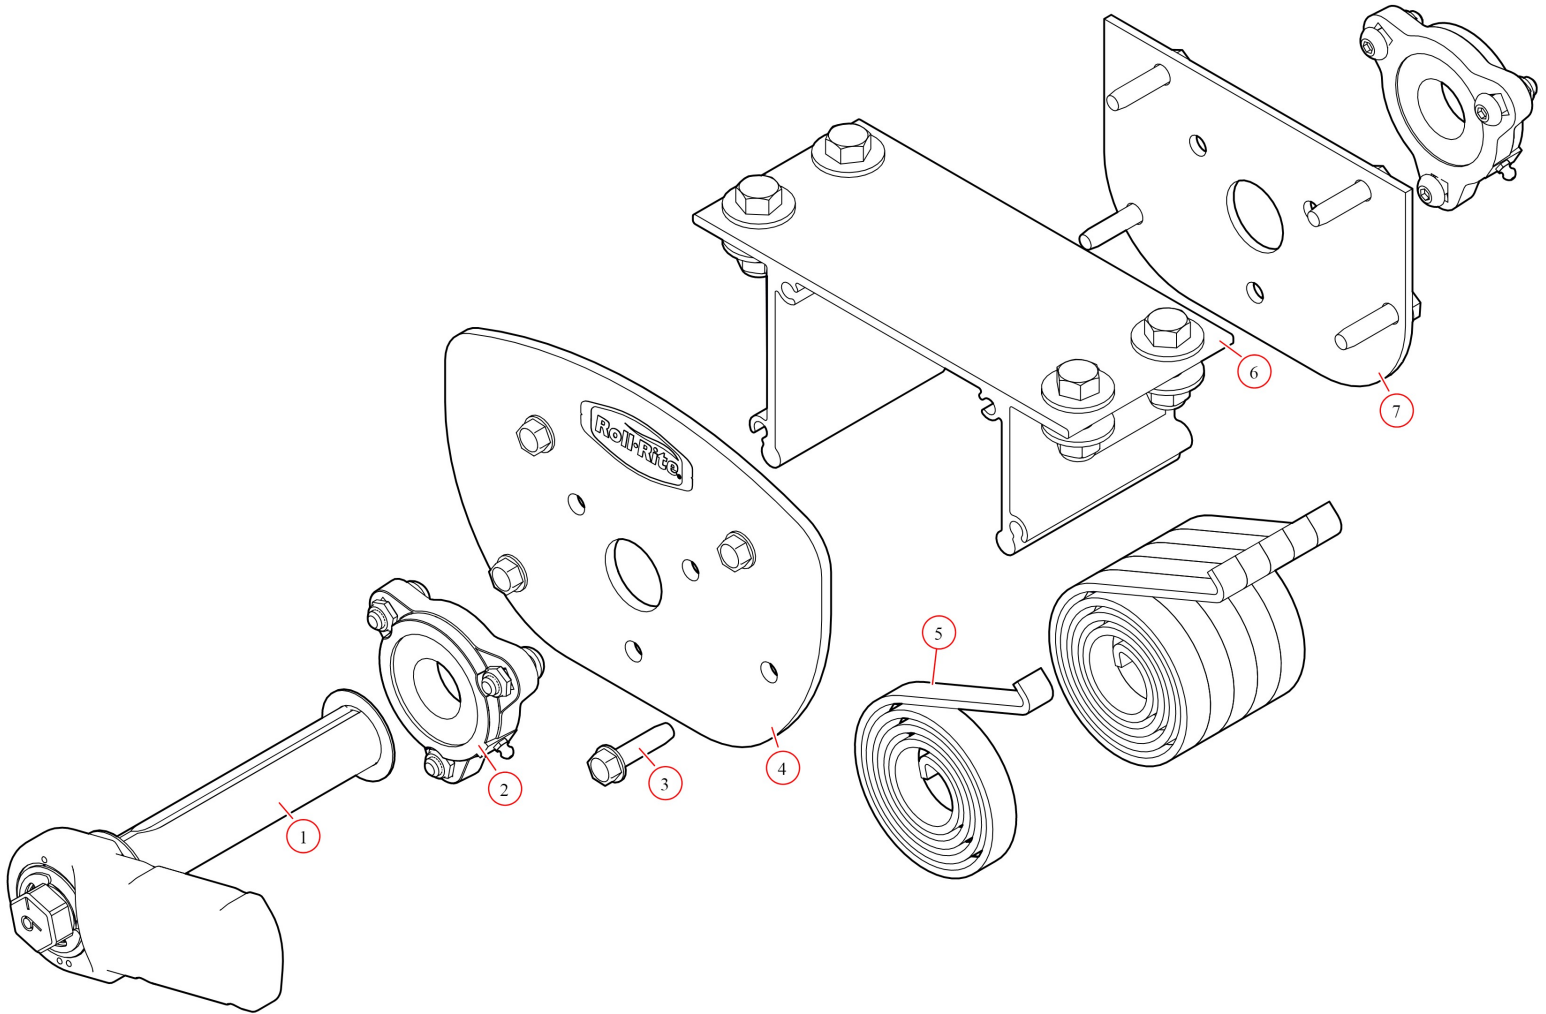

[Pivot. Knuckle Pivot Drv \(UB\) 60"](#)

Part Number: 4654D

4654D Pivot, Knuckle Pivot Drv (UB) 60"

Bom ID	Part#	Description	qty
1	46520	Pivot Tube. 60" Knuckle Bow Upper (60" AL)	1
2	18297	Bolt. 1/2" x 2 3/4" Hex Head Bolt	1
3	47100	Bumper. Knuckle Bow (each)	1
4	18631	Nut. 1/2" Nylock Nut	1
5	46910	Knuckle Pin. for Pivots Driver	1
6	47230	Spring. Spiral Torsion Spring 1 1/4"	2
7	46950	Bracket. Aluminum Stop Bracket (Pair)	1
8	46510	Pivot Tube. 60" Knuckle Bow Base (60" AL)	1
9	103295	Pivot. UB Assembly 6 Spr Driver	1

103295 Pivot, UB Assembly 6 Spr Drivers

Bom ID	Part#	Description	qty
1	46360	Pivot Pin. for 5 & 6 Spring Roller Bearing - Drivers Side	1
2	47800	Bearing. Carrier Underbody Flanged	2
3	18120	Bolt. 3/8" x 1-1/2" Thread Cutting Screw Hex Washer Hd	8
4	102349	Plate. Al Front for Ext Bolt Flange Mount UB Box	1
5	47230	Spring. Spiral Torsion Spring 1 1/4"	6
6	102509	Bracket. Ext Body with holes for 6 Spr UB Box	1
7	102259	Plate. Al Back for Ext Bolt Flange Mount UB Box	1

47800 Bearing, Carrier Underbody Flanged

Bom ID	Part#	Description	qty
1	18628	Nut. Nylock nut 3/8" Jamb Nut	2
2	18242	Bolt. 3/8"-16 x 1 1/8" Button Head	2