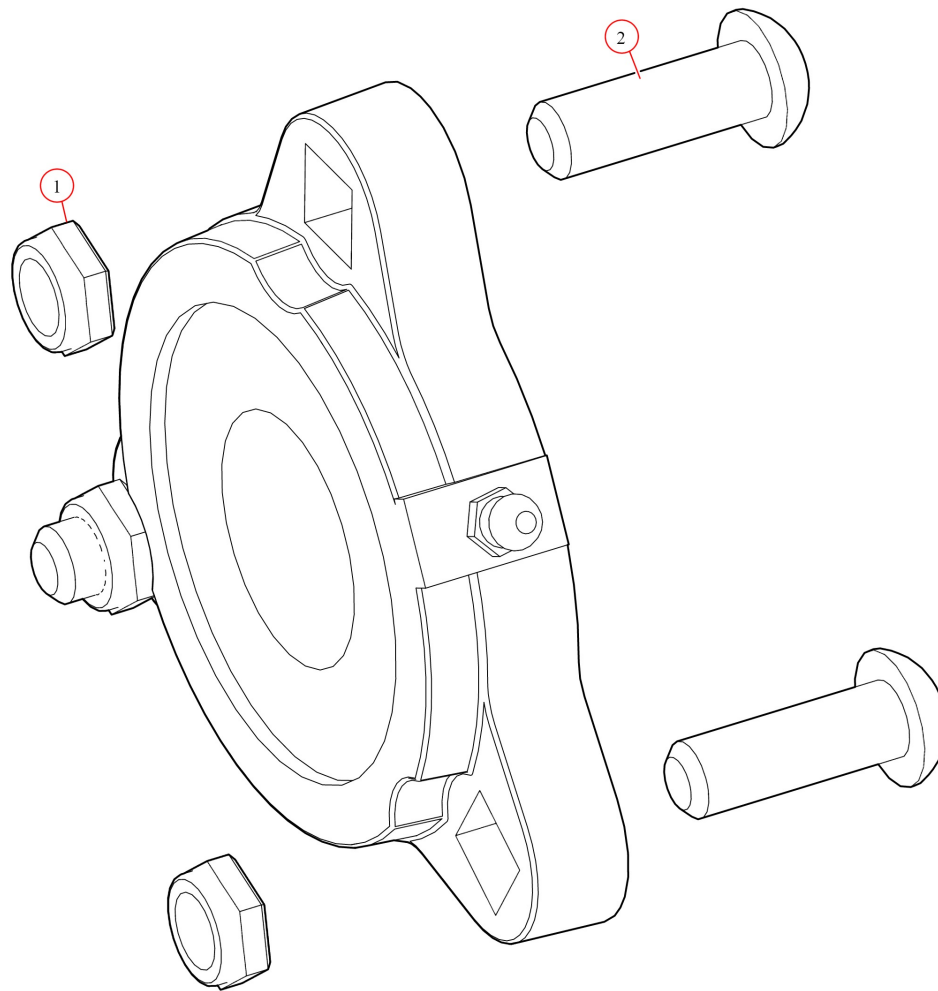

[Pivot. Knuckle Pivot Drv \(UB\) 60"](#)

Part Number: 4654D

4654D Pivot, Knuckle Pivot Drv (UB) 60"

Bom ID	Part#	Description	qty
1	46520	Pivot Tube. 60" Knuckle Bow Upper (60" AL)	1
2	18297	Bolt. 1/2" x 2 3/4" Hex Head Bolt	1
3	47100	Bumper. Knuckle Bow (each)	1
4	18631	Nut. 1/2" Nylock Nut	1
5	46910	Knuckle Pin. for Pivots Driver	1
6	47230	Spring. Spiral Torsion Spring 1 1/4"	2
7	46950	Bracket. Aluminum Stop Bracket (Pair)	1
8	46510	Pivot Tube. 60" Knuckle Bow Base (60" AL)	1
9	103295	Pivot. UB Assembly 6 Spr Driver	1

103295 Pivot, UB Assembly 6 Spr Drivers

Bom ID	Part#	Description	qty
1	46360	Pivot Pin. for 5 & 6 Spring Roller Bearing - Drivers Side	1
2	47800	Bearing. Carrier Underbody Flanged	2
3	18120	Bolt. 3/8" x 1-1/2" Thread Cutting Screw Hex Washer Hd	8
4	102349	Plate. Al Front for Ext Bolt Flange Mount UB Box	1
5	47230	Spring. Spiral Torsion Spring 1 1/4"	6
6	102509	Bracket. Ext Body with holes for 6 Spr UB Box	1
7	102259	Plate. Al Back for Ext Bolt Flange Mount UB Box	1

47800 Bearing, Carrier Underbody Flanged

Bom ID	Part#	Description	qty
1	18628	Nut. Nylock nut 3/8" Jamb Nut	2
2	18242	Bolt. 3/8"-16 x 1 1/8" Button Head	2