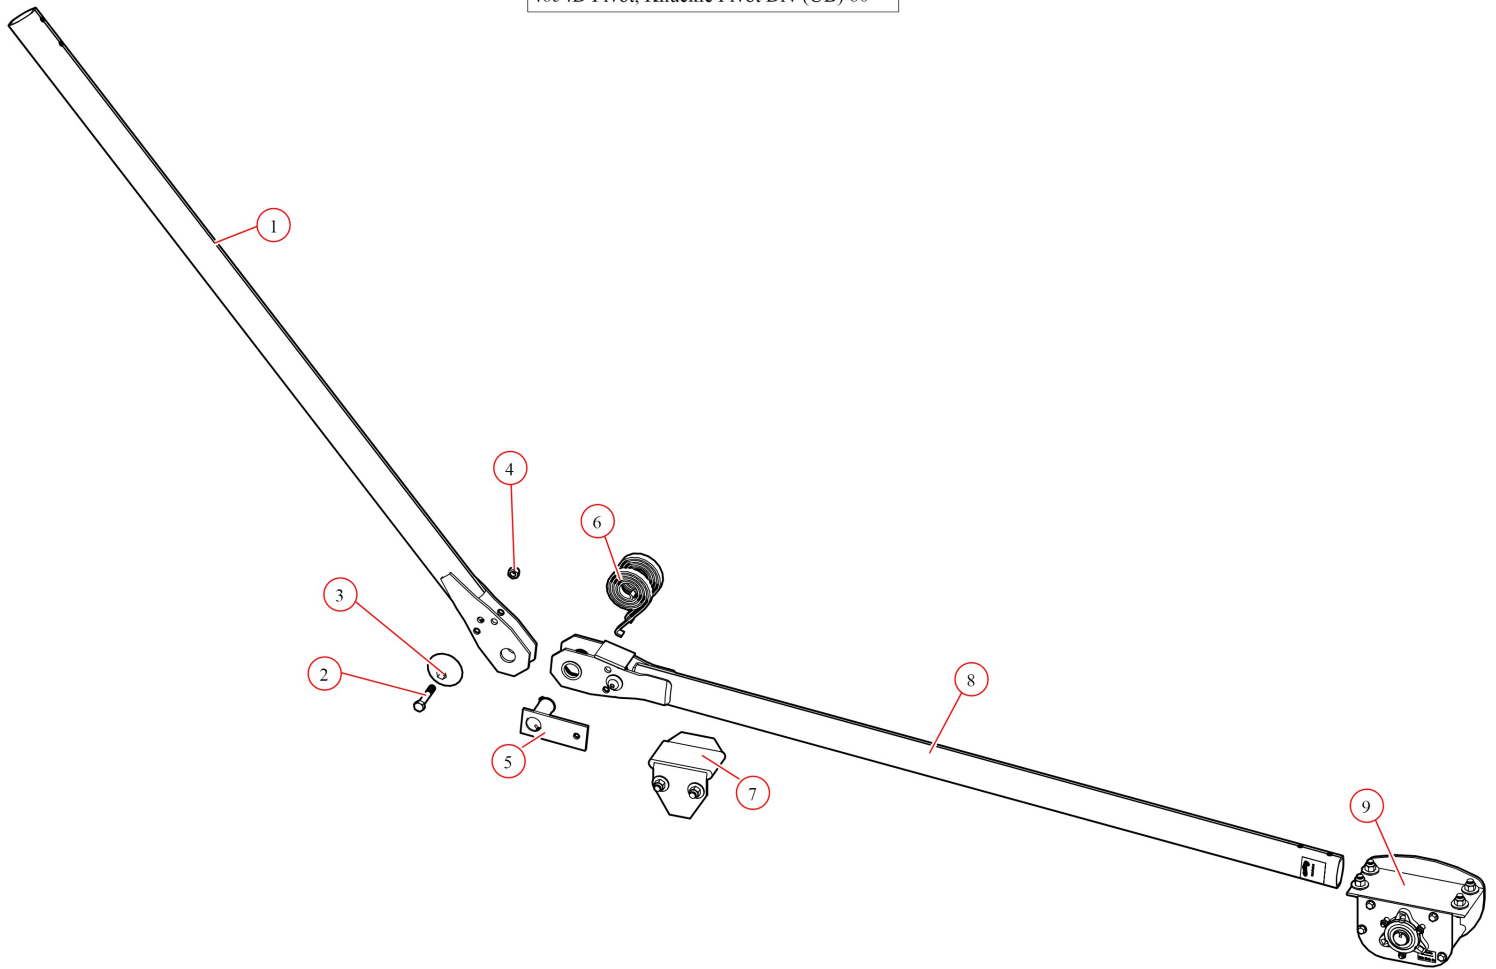

[Pivot. Knuckle Pivot Drv \(UB\) 60"](#)

Part Number: 4654D

4654D Pivot, Knuckle Pivot Drv (UB) 60"

Bom ID	Part#	Description	qty
1	46520	Pivot Tube. 60" Knuckle Bow Upper (60" AL)	1
2	18297	Bolt. 1/2" x 2 3/4" Hex Head Bolt	1
3	47100	Bumper. Knuckle Bow (each)	1
4	18631	Nut. 1/2" Nylock Nut	1
5	46910	Knuckle Pin. for Pivots Driver	1
6	47230	Spring. Spiral Torsion Spring 1 1/4"	2
7	46950	Bracket. Aluminum Stop Bracket (Pair)	1
8	46510	Pivot Tube. 60" Knuckle Bow Base (60" AL)	1
9	103295	Pivot. UB Assembly 6 Spr Driver	1

103295 Pivot, UB Assembly 6 Spr Drivers

Bom ID	Part#	Description	qty
1	46360	Pivot Pin. for 5 & 6 Spring Roller Bearing - Drivers Side	1
2	47800	Bearing. Carrier Underbody Flanged	2
3	18120	Bolt. 3/8" x 1-1/2" Thread Cutting Screw Hex Washer Hd	8
4	102349	Plate. Al Front for Ext Bolt Flange Mount UB Box	1
5	47230	Spring. Spiral Torsion Spring 1 1/4"	6
6	102509	Bracket. Ext Body with holes for 6 Spr UB Box	1
7	102259	Plate. Al Back for Ext Bolt Flange Mount UB Box	1

47800 Bearing, Carrier Underbody Flanged

Bom ID	Part#	Description	qty
1	18628	Nut. Nylock nut 3/8" Jamb Nut	2
2	18242	Bolt. 3/8"-16 x 1 1/8" Button Head	2