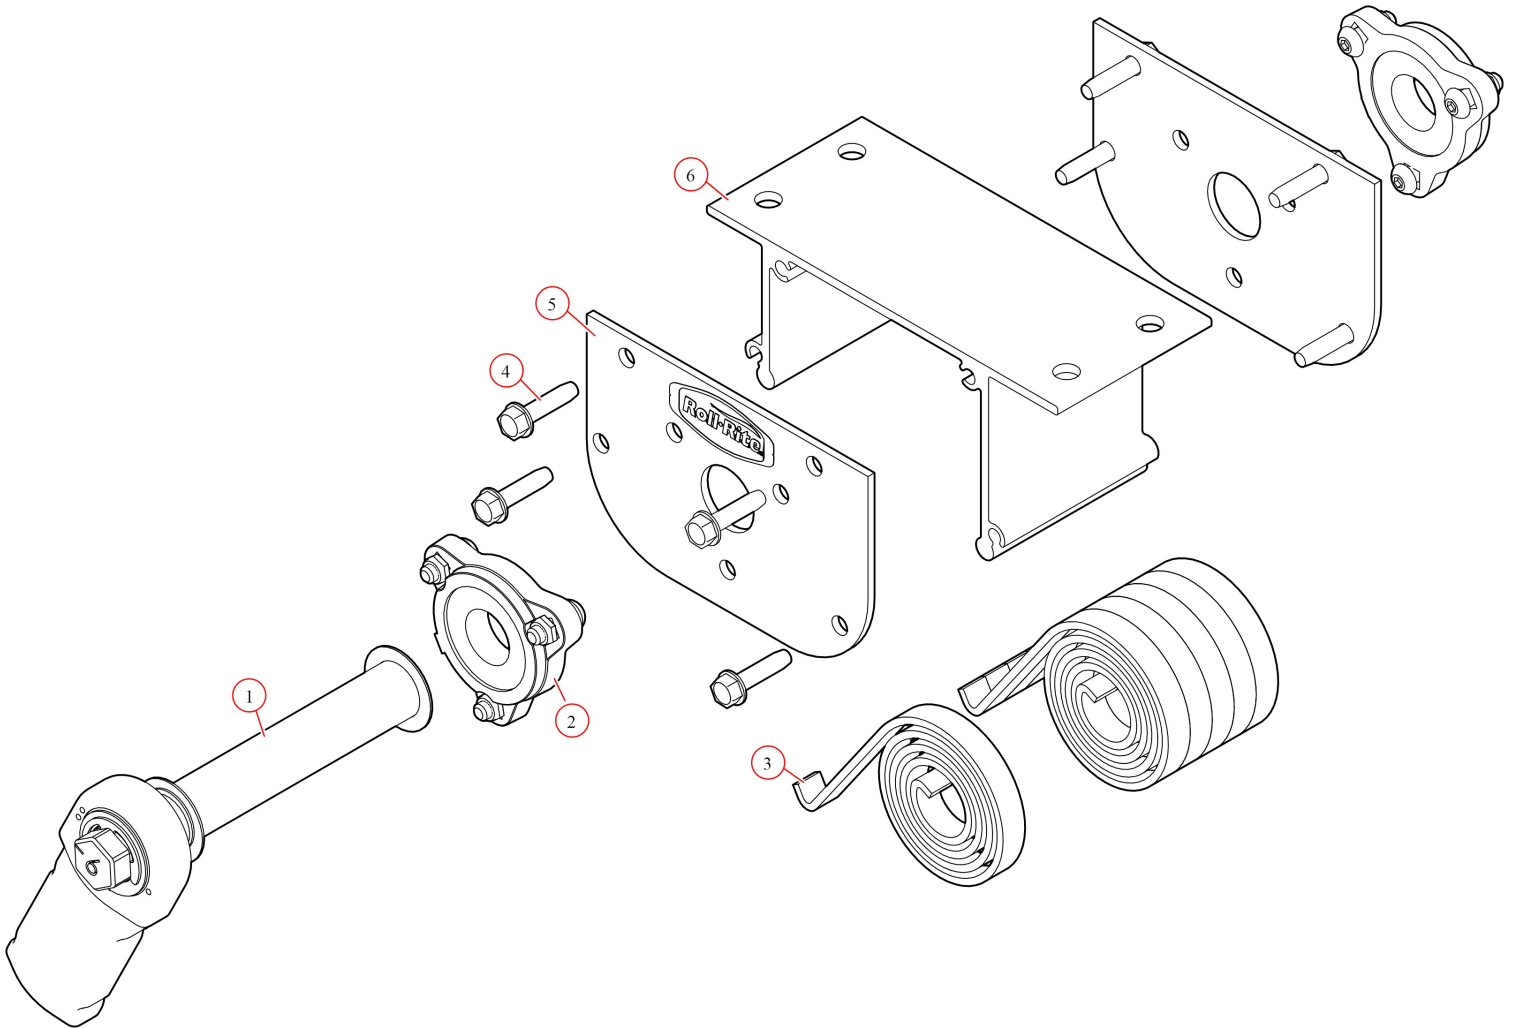

[Pivot. UB Assembly Recessed 6 Spr w/o tube - Pass](#)

Part Number: 46481

46481 Pivot, 6-Spr Low Profile w/oTube, RHS

Bom ID	Part#	Description	qty
1	46370	Pivot Pin. for 5 & 6-Spring Roller Bearing - Passenger	1
2	47800	Bearing. Carrier Underbody Flanged	2
3	47230	Spring. Spiral Torsion Spring 1 1/4"	6
4	18120	Bolt. 3/8" x 1-1/2" Thread Cutting Screw Hex Washer Hd	8
5	102259	Plate. Al Back for Ext Bolt Flange Mount UB Box	1
6	102509	Bracket. Ext Body with holes for 6 Spr UB Box	1

47800 Bearing, Carrier Underbody Flanged

Bom ID	Part#	Description	qty
1	18628	Nut. Nylock nut 3/8" Jamb Nut	2
2	18242	Bolt. 3/8"-16 x 1 1/8" Button Head	2