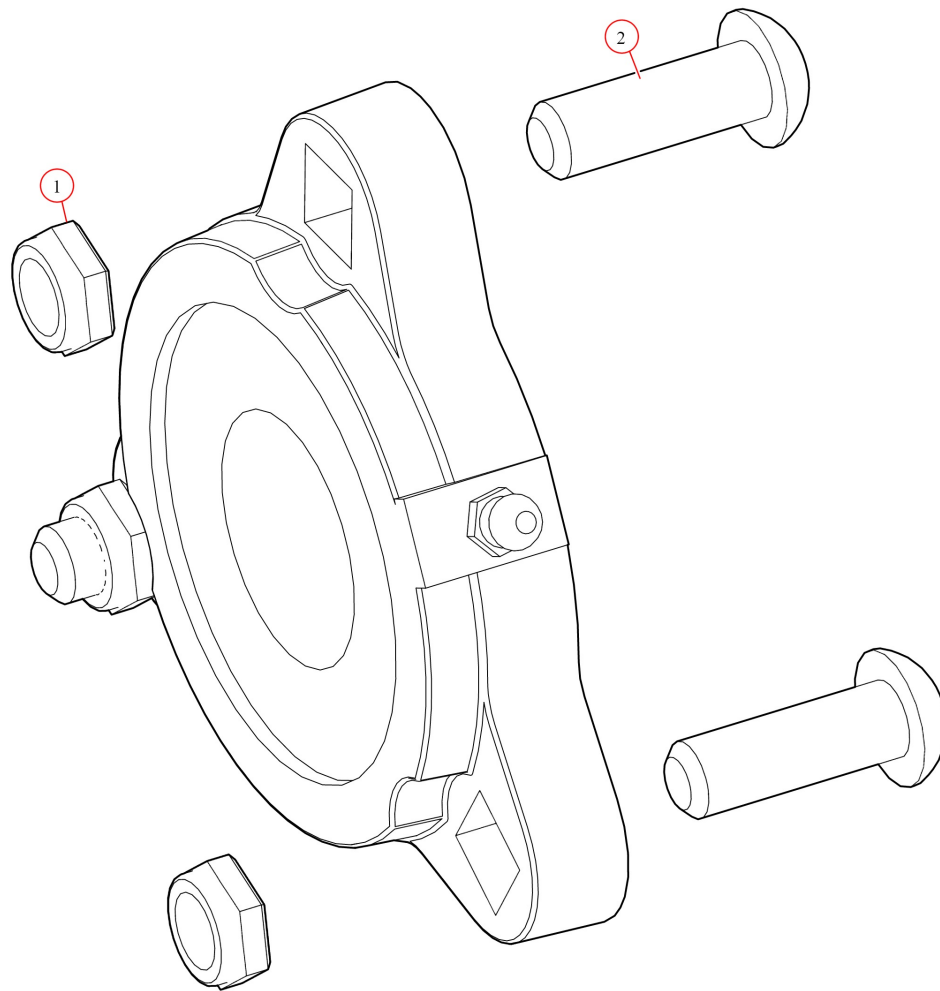

[Pivot. UB Assembly Recessed 6 Spr w/o tube - Pass](#)

Part Number: 46481

46481 Pivot, 6-Spr Low Profile w/oTube, RHS

Bom ID	Part#	Description	qty
1	46370	Pivot Pin. for 5 & 6-Spring Roller Bearing - Passenger	1
2	47800	Bearing. Carrier Underbody Flanged	2
3	47230	Spring. Spiral Torsion Spring 1 1/4"	6
4	18120	Bolt. 3/8" x 1-1/2" Thread Cutting Screw Hex Washer Hd	8
5	102259	Plate. Al Back for Ext Bolt Flange Mount UB Box	1
6	102509	Bracket. Ext Body with holes for 6 Spr UB Box	1

47800 Bearing, Carrier Underbody Flanged

Bom ID	Part#	Description	qty
1	18628	Nut. Nylock nut 3/8" Jamb Nut	2
2	18242	Bolt. 3/8"-16 x 1 1/8" Button Head	2