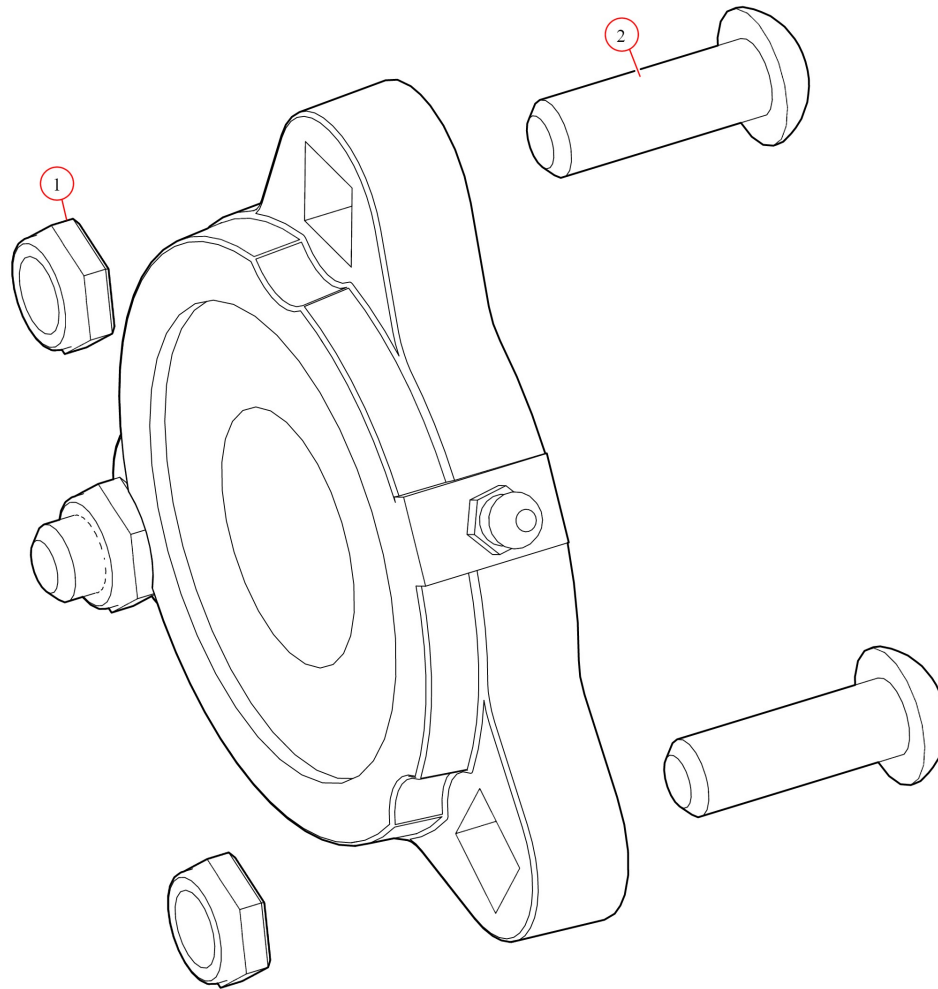

[Pivot. UB Assembly Recessed 6 Spr w/o tube - Driver](#)

**Part Number: 46471**

46471 Pivot, 6-Spr Low Profile w/oTube, LHS

Bom ID	Part#	Description	qty
1	46360	Pivot Pin. for 5 & 6 Spring Roller Bearing - Drivers Side	1
2	47800	Bearing. Carrier Underbody Flanged	2
3	47230	Spring. Spiral Torsion Spring 1 1/4"	6
4	18120	Bolt. 3/8" x 1-1/2" Thread Cutting Screw Hex Washer Hd	8
5	102259	Plate. Al Back for Ext Bolt Flange Mount UB Box	1
6	102509	Bracket. Ext Body with holes for 6 Spr UB Box	1

47800 Bearing, Carrier Underbody Flanged

Bom ID	Part#	Description	qty
1	18628	Nut. Nylock nut 3/8" Jamb Nut	2
2	18242	Bolt. 3/8"-16 x 1 1/8" Button Head	2