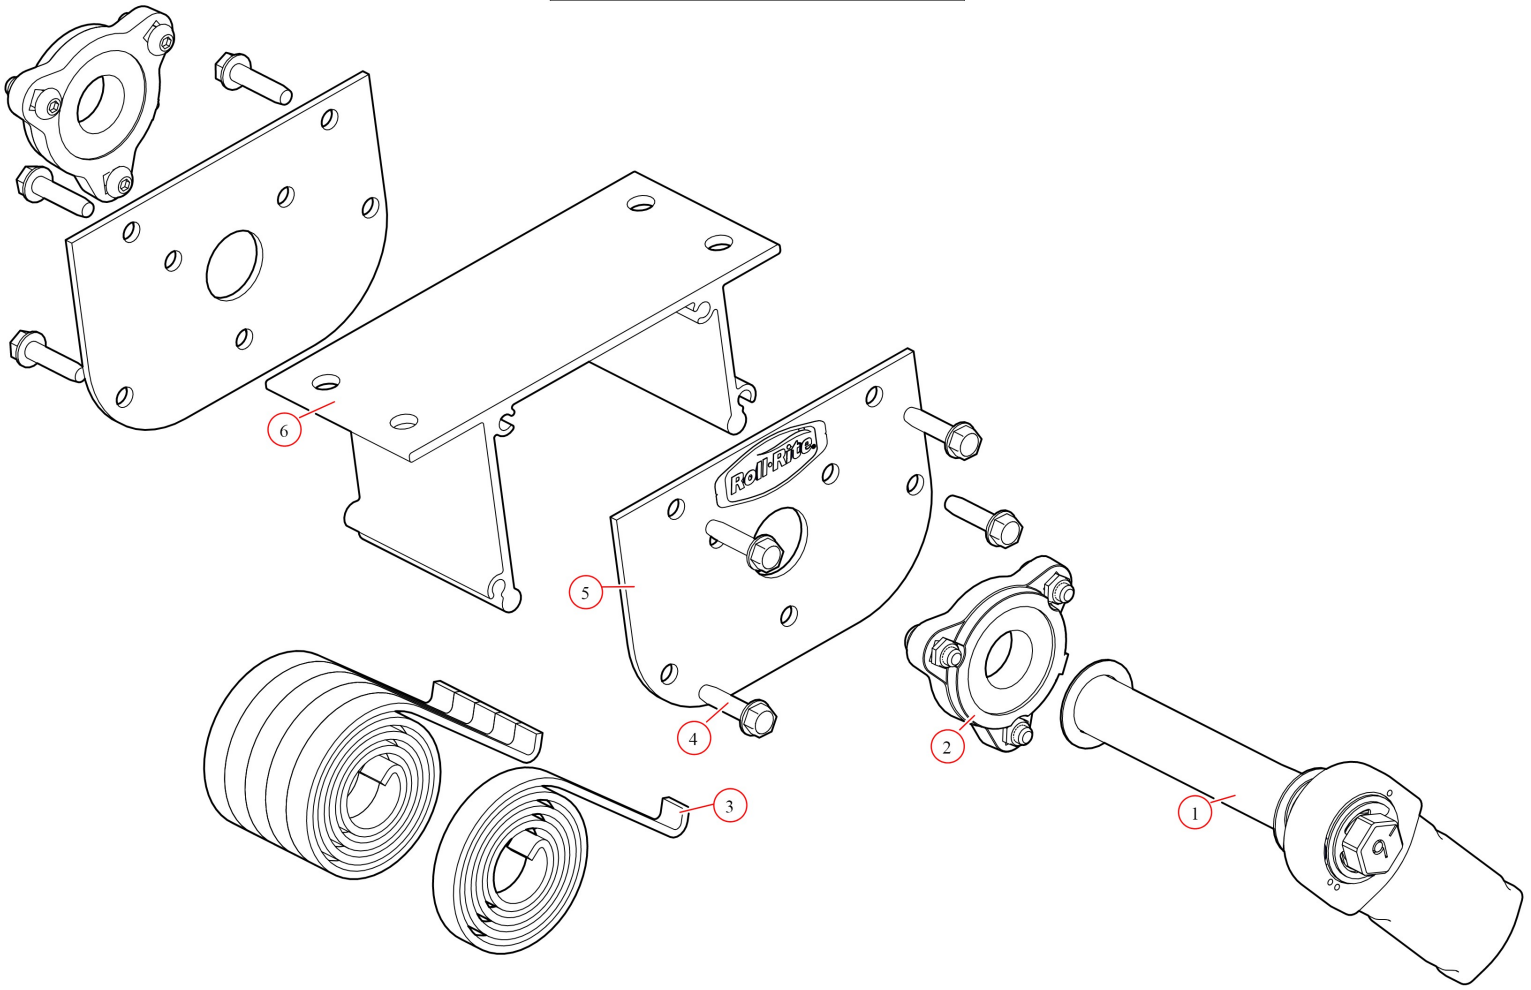

[Pivot. UB Assembly Recessed 6 Spr w/o tube - Driver](#)

**Part Number: 46471**

46471 Pivot, 6-Spr Low Profile w/oTube, LHS

Bom ID	Part#	Description	qty
1	46360	Pivot Pin. for 5 & 6 Spring Roller Bearing - Drivers Side	1
2	47800	Bearing. Carrier Underbody Flanged	2
3	47230	Spring. Spiral Torsion Spring 1 1/4"	6
4	18120	Bolt. 3/8" x 1-1/2" Thread Cutting Screw Hex Washer Hd	8
5	102259	Plate. Al Back for Ext Bolt Flange Mount UB Box	1
6	102509	Bracket. Ext Body with holes for 6 Spr UB Box	1

47800 Bearing, Carrier Underbody Flanged

Bom ID	Part#	Description	qty
1	18628	Nut. Nylock nut 3/8" Jamb Nut	2
2	18242	Bolt. 3/8"-16 x 1 1/8" Button Head	2