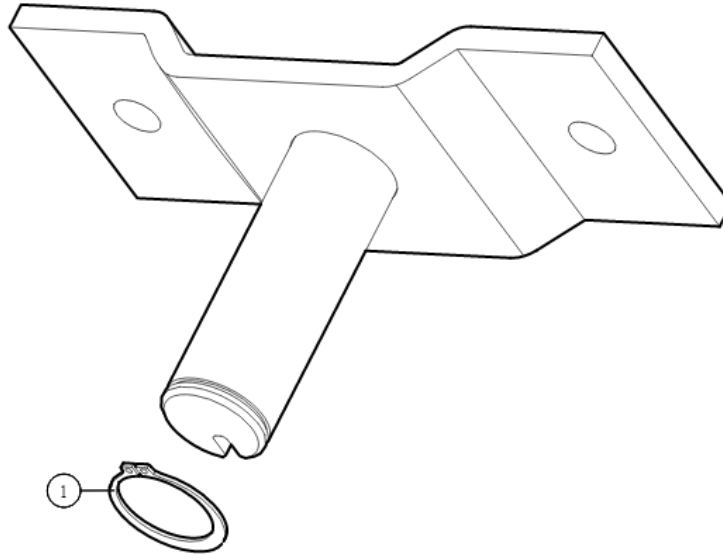

Pivot. Drv-4 Spring Torsion AL

Part Number: 4644D

4644D Pivot, Drv-4 Spring Torsion AL

Bom ID	Part#	Description	qty
1	46140	Pivot Tube. 84" AL 4 Spring Arm Only	1
2	47230	Spring. Spiral Torsion Spring 1 1/4"	4
3	45340	Pivot Pin. 4-Spring with 47000 snap ring	1
4	18296	Bolt. 1/2" x 1 1/2" Hex Head Bolt	2
5	18412	Washer. 1/2" Flat Zinc	2
6	18631	Nut. 1/2" Nylock Nut	2

45340 Pivot Pin

Bom ID	Part#	Description	qty
1	47040	Bushing. 1 1/4 Poly T- Bushing for Pivot Pin	1

46140 Pivot Tube, AL 4 Spring Arm Only - 84"

Bom ID	Part#	Description	qty
1	47040	Bushing. 1 1/4 Poly T- Bushing for Pivot Pin	2
2	18520	Pin. 1/2" x 3-1/2" Clevis	1
3	18293	Screw. 1/2" x 3/8" Set Screw	2