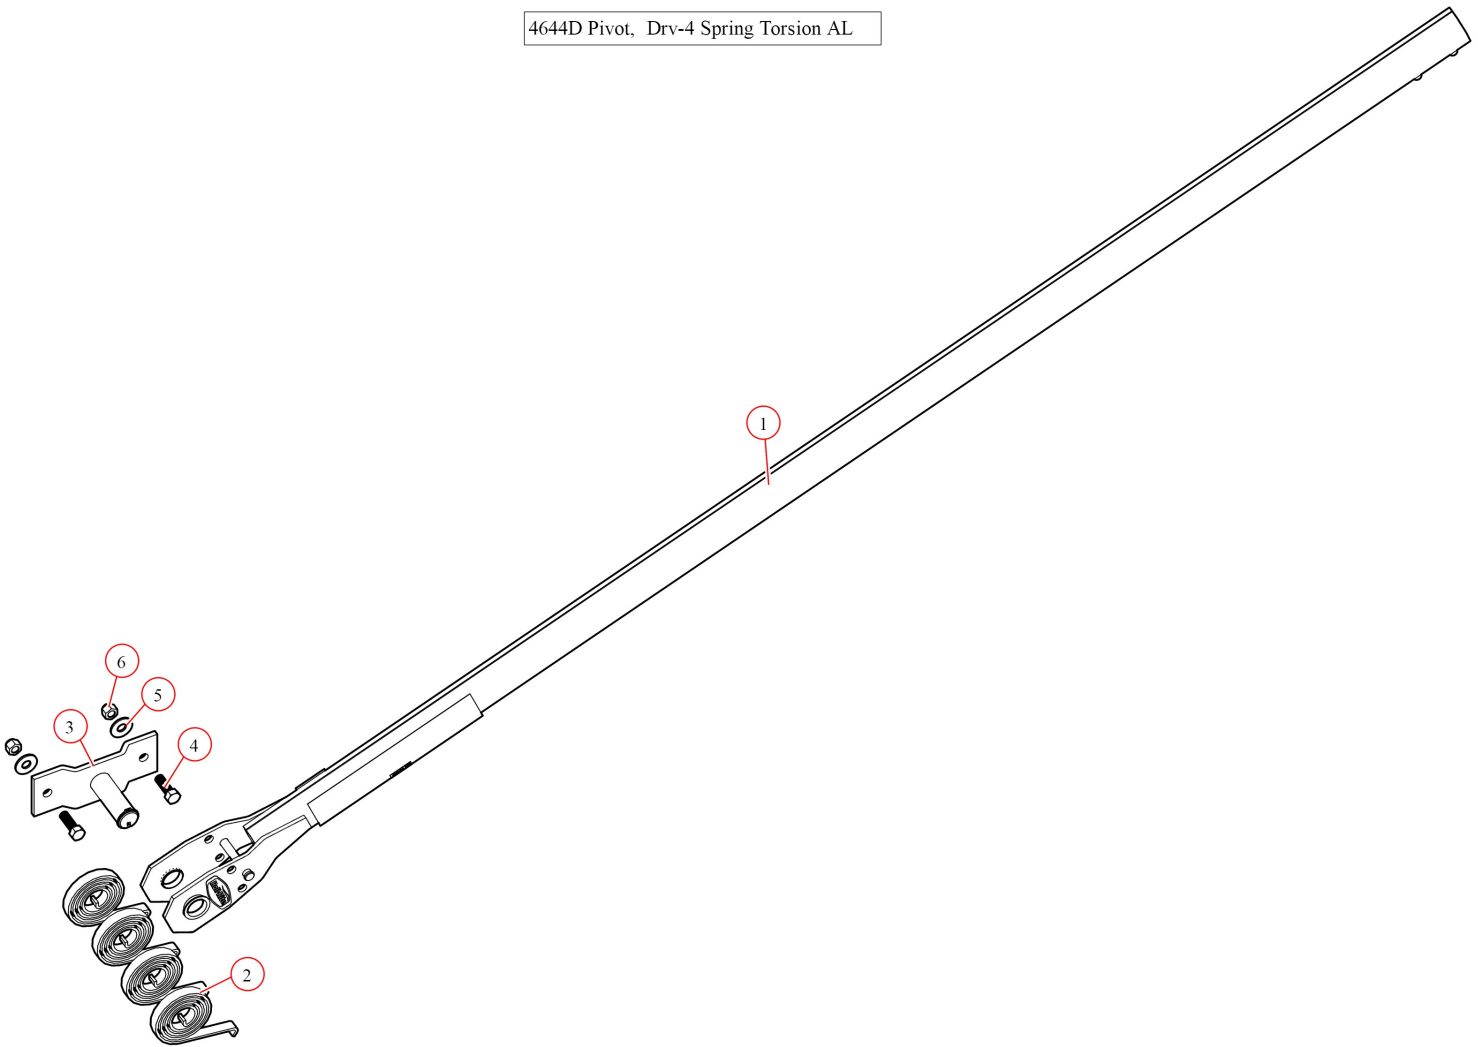

Pivot. Drv-4 Spring Torsion AL

Part Number: 4644D

4644D Pivot, Drv-4 Spring Torsion AL

Bom ID	Part#	Description	qty
1	46140	Pivot Tube. 84" AL 4 Spring Arm Only	1
2	47230	Spring. Spiral Torsion Spring 1 1/4"	4
3	45340	Pivot Pin. 4-Spring with 47000 snap ring	1
4	18296	Bolt. 1/2" x 1 1/2" Hex Head Bolt	2
5	18412	Washer. 1/2" Flat Zinc	2
6	18631	Nut. 1/2" Nylock Nut	2

45340 Pivot Pin

Bom ID	Part#	Description	qty
1	47040	Bushing. 1 1/4 Poly T- Bushing for Pivot Pin	1

46140 Pivot Tube, AL 4 Spring Arm Only - 84"

Bom ID	Part#	Description	qty
1	47040	Bushing. 1 1/4 Poly T- Bushing for Pivot Pin	2
2	18520	Pin. 1/2" x 3-1/2" Clevis	1
3	18293	Screw. 1/2" x 3/8" Set Screw	2