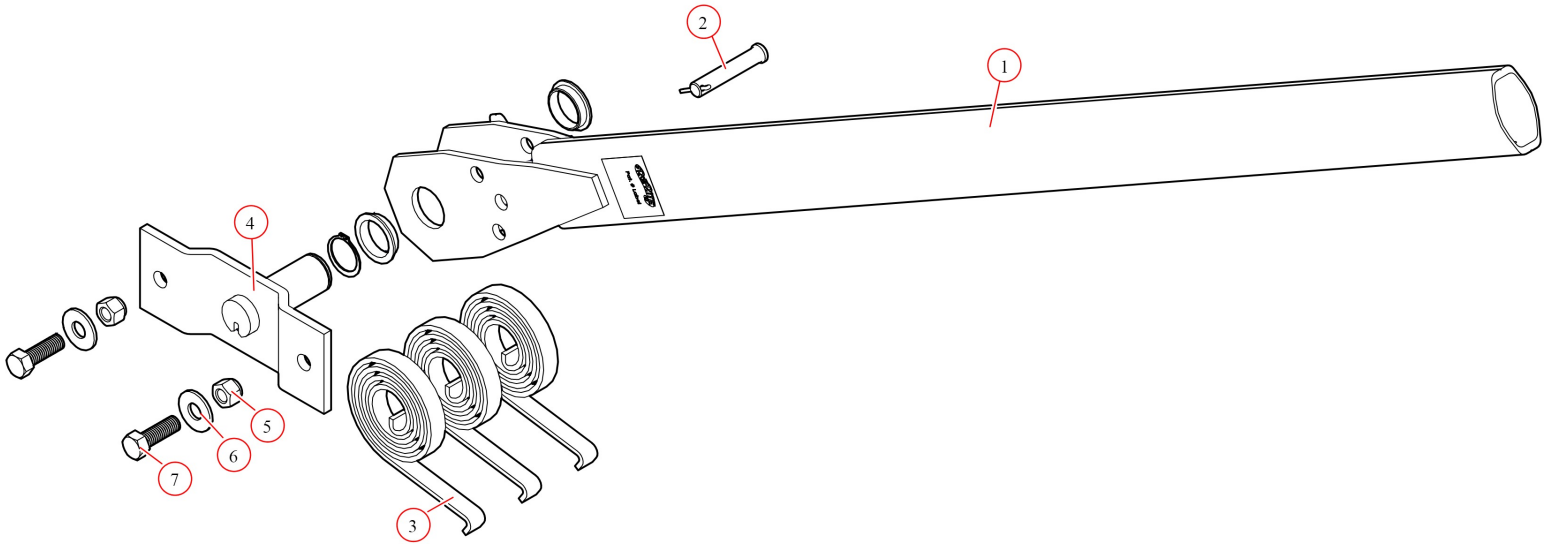

[Pivot. 3 Spring External Mount w/ 48" Pivot Tube - Passenger](#)

[Side](#)

Part Number: 4643P

4643P Pivot Set, 3 Spring w/ 48" Aluminum Pivot Tube

Bom ID	Part#	Description	qty
1	46130	Pivot Tube. AL 3 Spring Arm Only - 48"	1
2	18510	Pin. 1/2" x 2-3/4" Clevis	1
3	47230	Spring. Spiral Torsion Spring 1 1/4"	3
4	45330	Pivot Pin. 3-Spring	1
5	18631	Nut. 1/2" Nylock Nut	2
6	18412	Washer. 1/2" Flat Zinc	2
7	18296	Bolt. 1/2" x 1 1/2" Hex Head Bolt	2