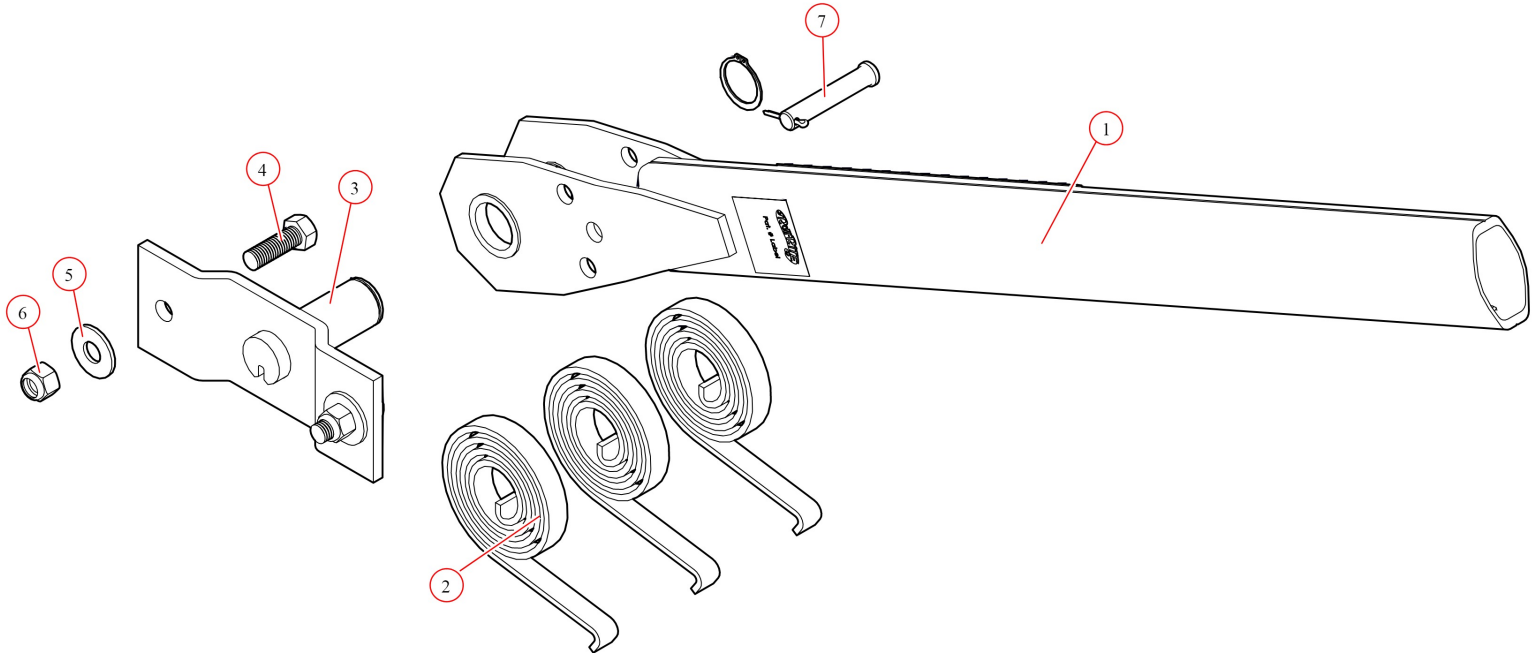

[Pivot. 3 Spring Pivot w/31" Pivot Tube - Passenger Side](#)

Part Number: 4643P-31

4643P-31 Pivot, 3 Spring Pivot w/31" Pivot Tube - Passenger Side

Bom ID	Part#	Description	qty
1	46130-31	Pivot Tube. AL 3 Spring Arm Only 31" Tube	1
2	47230	Spring. Spiral Torsion Spring 1 1/4"	3
3	45330	Pivot Pin. 3-Spring	1
4	18296	Bolt. 1/2" x 1 1/2" Hex Head Bolt	2
5	18412	Washer. 1/2" Flat Zinc	2
6	18631	Nut. 1/2" Nylock Nut	2
7	18510	Pin. 1/2" x 2-3/4" Clevis	1