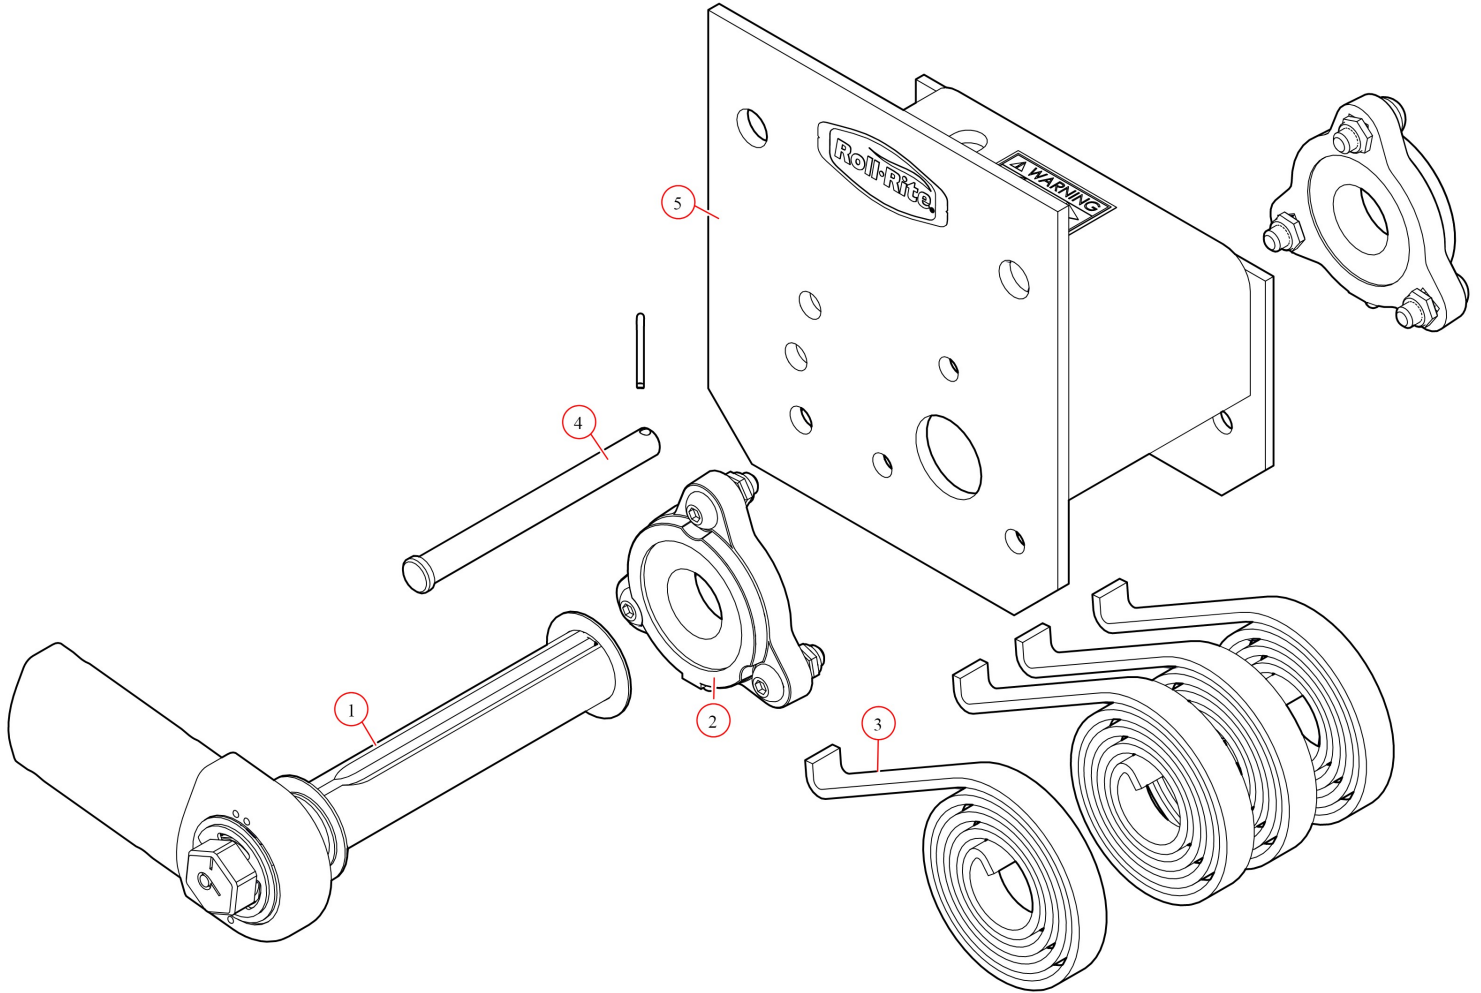

[Pivot. UB Assembly 4-Spr UB Pivot w/o Tube - Pass](#)

Part Number: 46350

46350 Pivot, Assembly 4-Spr UB Pivot w/o Tube (pass)-Old Style

Bom ID	Part#	Description	qty
1	46370	Pivot Pin. for 5 & 6-Spring Roller Bearing - Passenger	1
2	47800	Bearing. Carrier Underbody Flanged	2
3	47230	Spring. Spiral Torsion Spring 1 1/4"	4
4	18540	Pin. 1/2" x 5-1/4" Clevis	1
5	46010	Pivot Box. Aluminum 5/6UB Drivers Side	1

47800 Bearing, Carrier Underbody Flanged

Bom ID	Part#	Description	qty
1	18628	Nut. Nylock nut 3/8" Jamb Nut	2
2	18242	Bolt. 3/8"-16 x 1 1/8" Button Head	2