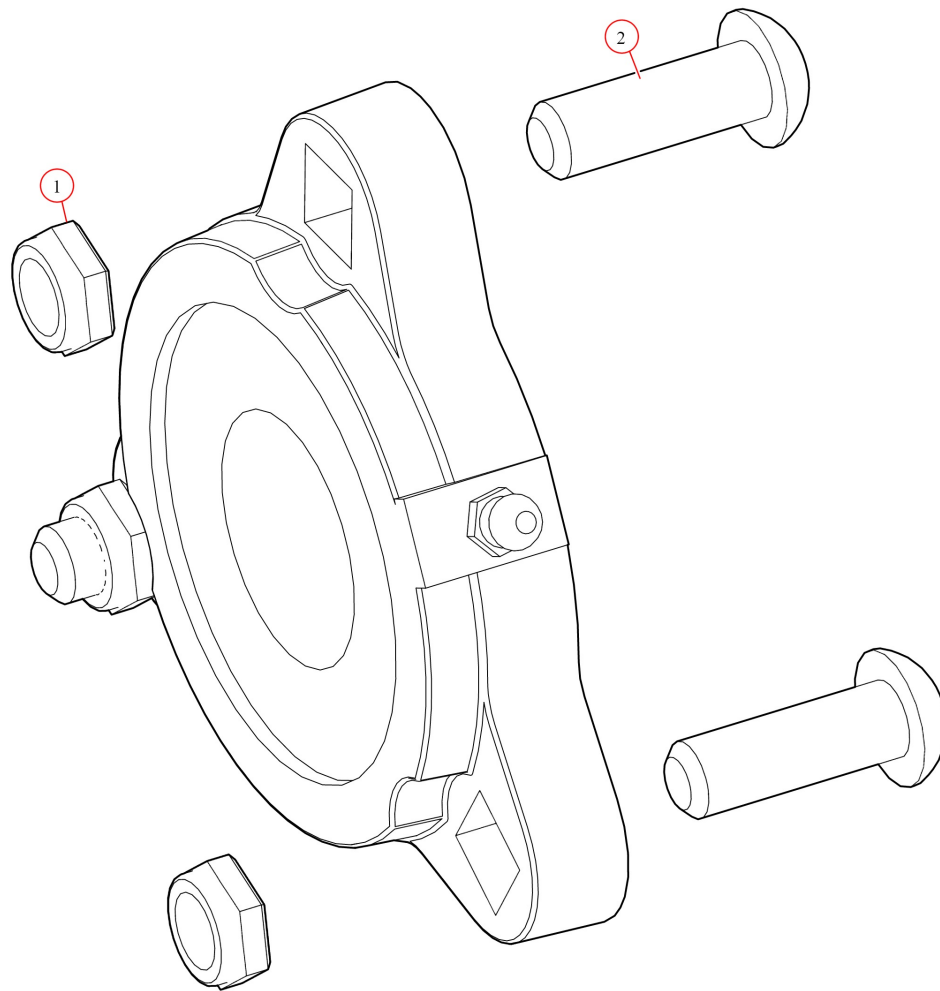

[Pivot. UB Assembly 4-Spr UB Pivot w/o Tube - Pass](#)

Part Number: 46350

46350 Pivot, Assembly 4-Spr UB Pivot w/o Tube (pass)-Old Style

Bom ID	Part#	Description	qty
1	46370	Pivot Pin. for 5 & 6-Spring Roller Bearing - Passenger	1
2	47800	Bearing. Carrier Underbody Flanged	2
3	47230	Spring. Spiral Torsion Spring 1 1/4"	4
4	18540	Pin. 1/2" x 5-1/4" Clevis	1
5	46010	Pivot Box. Aluminum 5/6UB Drivers Side	1

47800 Bearing, Carrier Underbody Flanged

Bom ID	Part#	Description	qty
1	18628	Nut. Nylock nut 3/8" Jamb Nut	2
2	18242	Bolt. 3/8"-16 x 1 1/8" Button Head	2