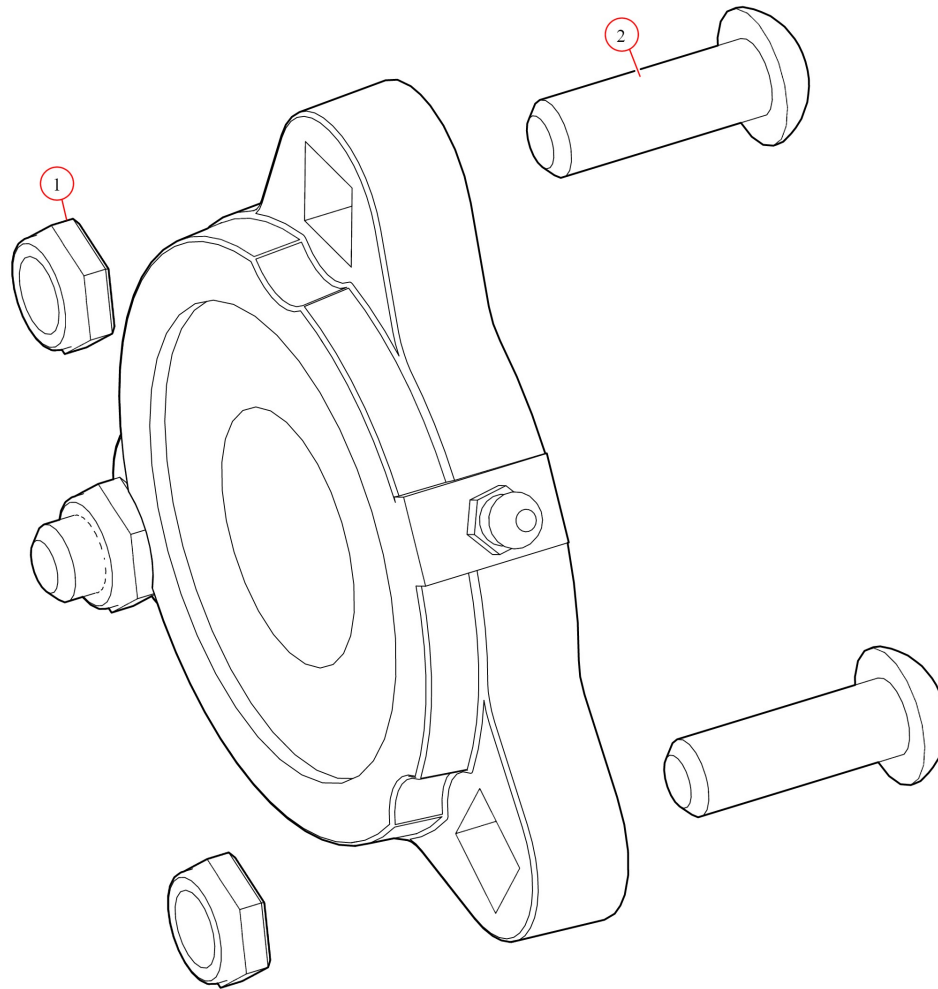

[Pivot. UB Assembly 4-Spr UB Pivot w/o Tube - Driver](#)

Part Number: 46340

46340 Pivot, Assembly 4-Spr UB Pivot w/o Tube (driver)-Old Style

Bom ID	Part#	Description	qty
1	46360	Pivot Pin. for 5 & 6 Spring Roller Bearing - Drivers Side	1
2	47800	Bearing. Carrier Underbody Flanged	2
3	18540	Pin. 1/2" x 5-1/4" Clevis	1
4	47230	Spring. Spiral Torsion Spring 1 1/4"	4
5	46010	Pivot Box. Aluminum 5/6UB Drivers Side	1

47800 Bearing, Carrier Underbody Flanged

Bom ID	Part#	Description	qty
1	18628	Nut. Nylock nut 3/8" Jamb Nut	2
2	18242	Bolt. 3/8"-16 x 1 1/8" Button Head	2