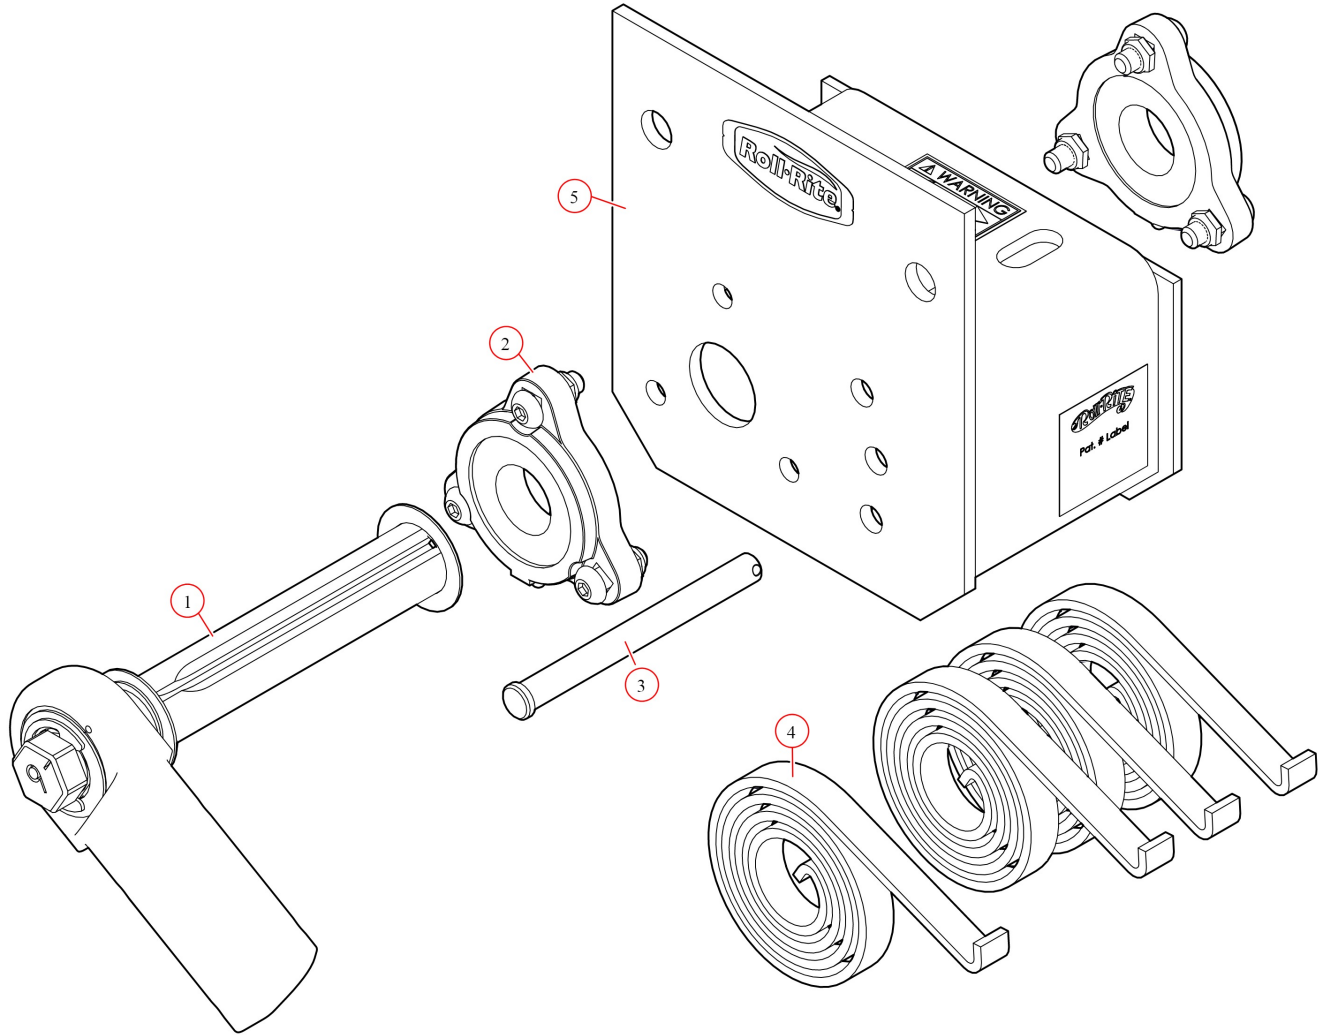

[Pivot. UB Assembly 4-Spr UB Pivot w/o Tube - Driver](#)

Part Number: 46340

46340 Pivot, Assembly 4-Spr UB Pivot w/o Tube (driver)-Old Style

Bom ID	Part#	Description	qty
1	46360	Pivot Pin. for 5 & 6 Spring Roller Bearing - Drivers Side	1
2	47800	Bearing. Carrier Underbody Flanged	2
3	18540	Pin. 1/2" x 5-1/4" Clevis	1
4	47230	Spring. Spiral Torsion Spring 1 1/4"	4
5	46010	Pivot Box. Aluminum 5/6UB Drivers Side	1

47800 Bearing, Carrier Underbody Flanged

Bom ID	Part#	Description	qty
1	18628	Nut. Nylock nut 3/8" Jamb Nut	2
2	18242	Bolt. 3/8"-16 x 1 1/8" Button Head	2