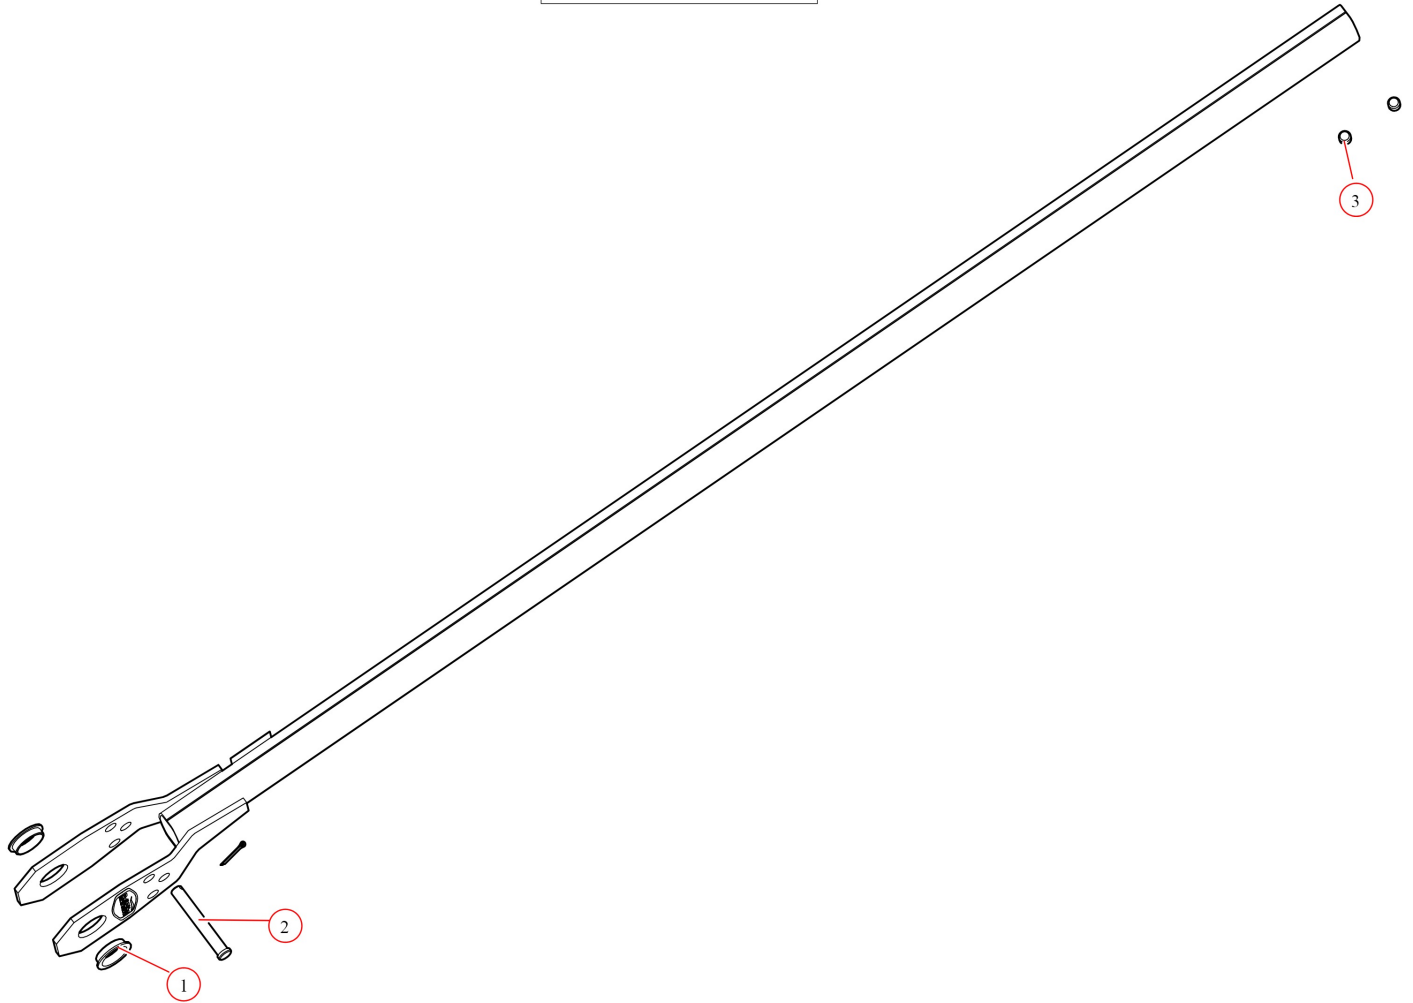

[Pivot Tube. AL 4 Spring Arm Only 60"](#)

Part Number: 46140-60

46140-60 Pivot Tube 4 Spring

Bom ID	Part#	Description	qty
1	47040	Bushing. 1 1/4 Poly T- Bushing for Pivot Pin	2
2	18520	Pin. 1/2" x 3-1/2" Clevis	1
3	18293	Screw. 1/2" x 3/8" Set Screw	2