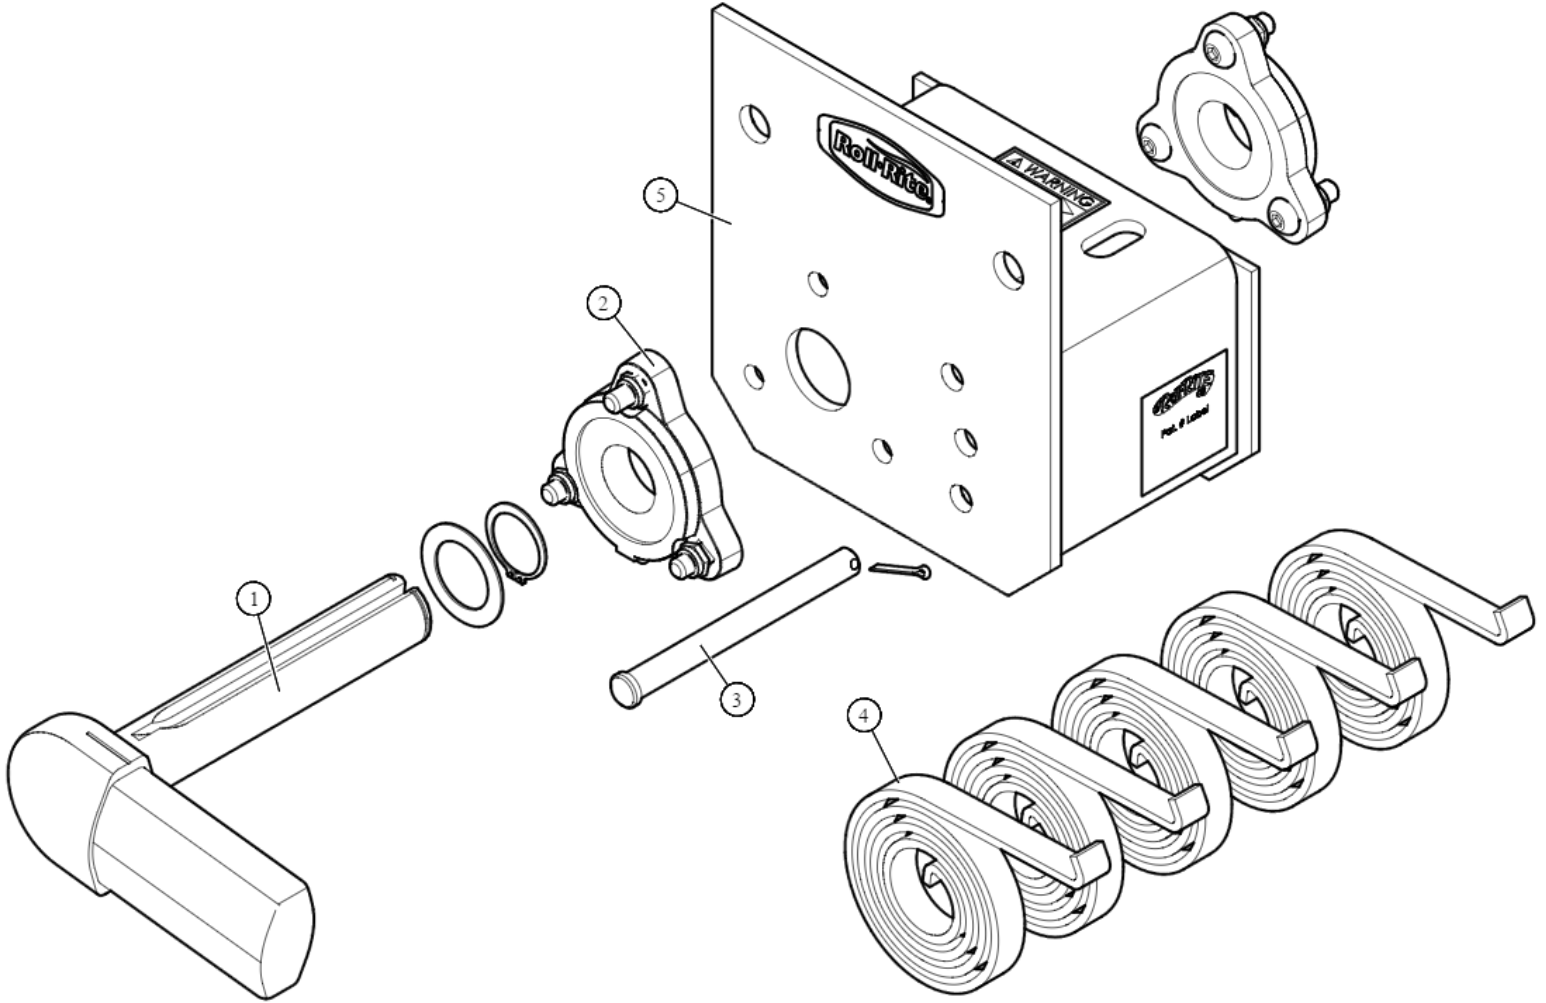

[Pivot. UB Assembly 5 Spr Drivers-Old style](#)

**Part Number: 46090**

46090 Pivot. UB Assembly 5 Spr Drivers

| Bom ID | Part# | Description   | qty |
|--------|-------|---|-----|
| 1      | 46360 | Pivot Pin. for 5 & 6 Spring Roller Bearing - Drivers Side | 1   |
| 2      | 47800 | Bearing. Carrier Underbody Flanged                        | 2   |
| 3      | 18540 | Pin. 1/2" x 5-1/4" Clevis                                 | 1   |
| 4      | 47230 | Spring. Spiral Torsion Spring 1 1/4"                      | 5   |
| 5      | 46010 | Pivot Box. Aluminum 5/6UB Drivers Side                    | 1   |

47800 Bearing, Carrier Underbody Flanged

| Bom ID | Part# | Description                        | qty |
|--------|-------|------------------------------------|-----|
| 1      | 18628 | Nut. Nylock nut 3/8" Jamb Nut      | 2   |
| 2      | 18242 | Bolt. 3/8"-16 x 1 1/8" Button Head | 2   |