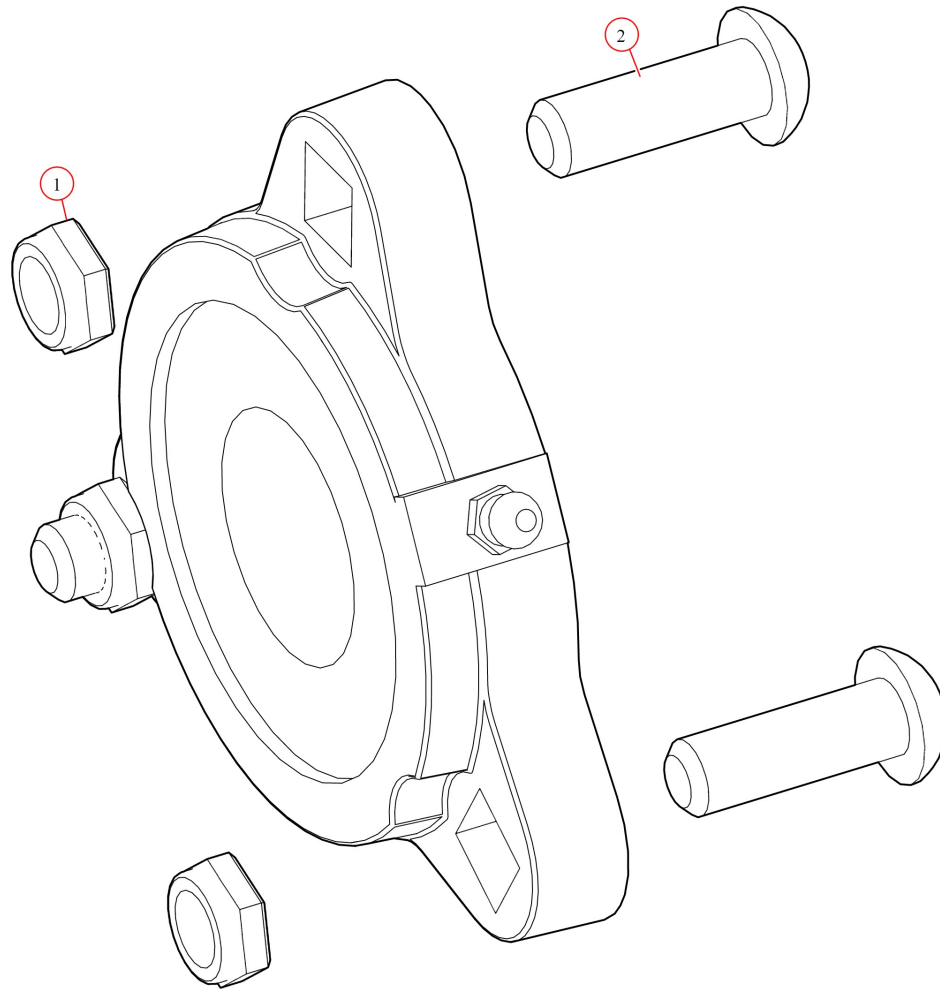

[Pivot. UB Assembly 5 Spr Drivers-Old style](#)

**Part Number: 46090**

46090 Pivot. UB Assembly 5 Spr Drivers

| Bom ID | Part# | Description   | qty |
|--------|-------|---|-----|
| 1      | 46360 | Pivot Pin. for 5 & 6 Spring Roller Bearing - Drivers Side | 1   |
| 2      | 47800 | Bearing. Carrier Underbody Flanged                        | 2   |
| 3      | 18540 | Pin. 1/2" x 5-1/4" Clevis                                 | 1   |
| 4      | 47230 | Spring. Spiral Torsion Spring 1 1/4"                      | 5   |
| 5      | 46010 | Pivot Box. Aluminum 5/6UB Drivers Side                    | 1   |

47800 Bearing, Carrier Underbody Flanged

| Bom ID | Part# | Description                        | qty |
|--------|-------|------------------------------------|-----|
| 1      | 18628 | Nut. Nylock nut 3/8" Jamb Nut      | 2   |
| 2      | 18242 | Bolt. 3/8"-16 x 1 1/8" Button Head | 2   |