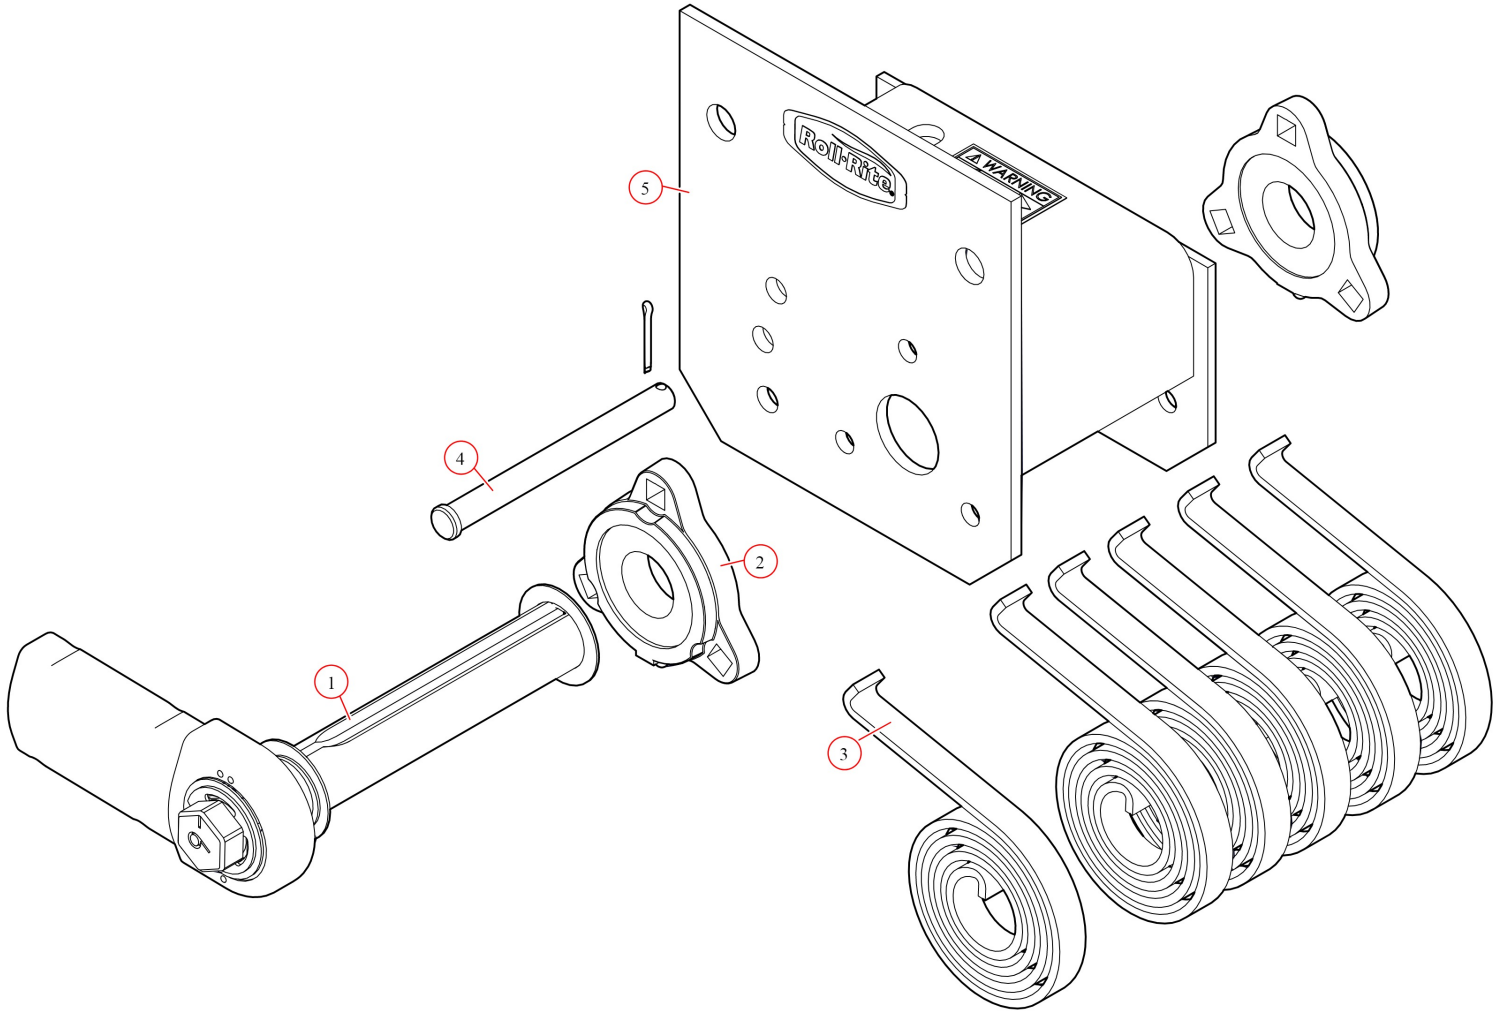

[Pivot. UB Assembly 6 Spr Passenger-Old Style](#)

**Part Number: 46080**

46080 Pivot, UB Assembly 6 Spr Passenger

Bom ID	Part#	Description	qty
1	46370	Pivot Pin. for 5 & 6-Spring Roller Bearing - Passenger	1
2	47800	Bearing. Carrier Underbody Flanged	2
3	47230	Spring. Spiral Torsion Spring 1 1/4"	6
4	18540	Pin. 1/2" x 5-1/4" Clevis	1
5	46020	Pivot Box. Aluminum 5/6UB. Passenger Side	1

47800 Bearing, Carrier Underbody Flanged

Bom ID	Part#	Description	qty
1	18628	Nut. Nylock nut 3/8" Jamb Nut	2
2	18242	Bolt. 3/8"-16 x 1 1/8" Button Head	2