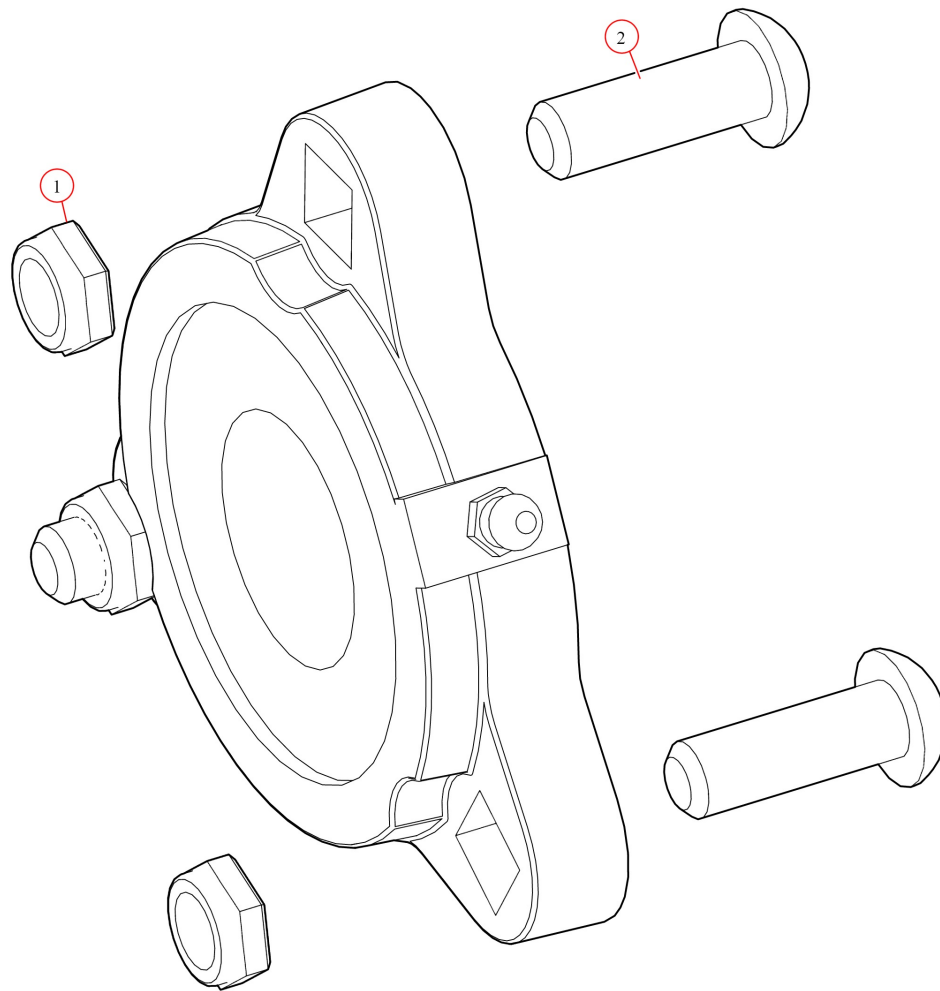

[Pivot. UB Assembly 6 Spr Passenger-Old Style](#)

**Part Number: 46080**

46080 Pivot, UB Assembly 6 Spr Passenger

Bom ID	Part#	Description	qty
1	46370	Pivot Pin. for 5 & 6-Spring Roller Bearing - Passenger	1
2	47800	Bearing. Carrier Underbody Flanged	2
3	47230	Spring. Spiral Torsion Spring 1 1/4"	6
4	18540	Pin. 1/2" x 5-1/4" Clevis	1
5	46020	Pivot Box. Aluminum 5/6UB. Passenger Side	1

47800 Bearing, Carrier Underbody Flanged

Bom ID	Part#	Description	qty
1	18628	Nut. Nylock nut 3/8" Jamb Nut	2
2	18242	Bolt. 3/8"-16 x 1 1/8" Button Head	2