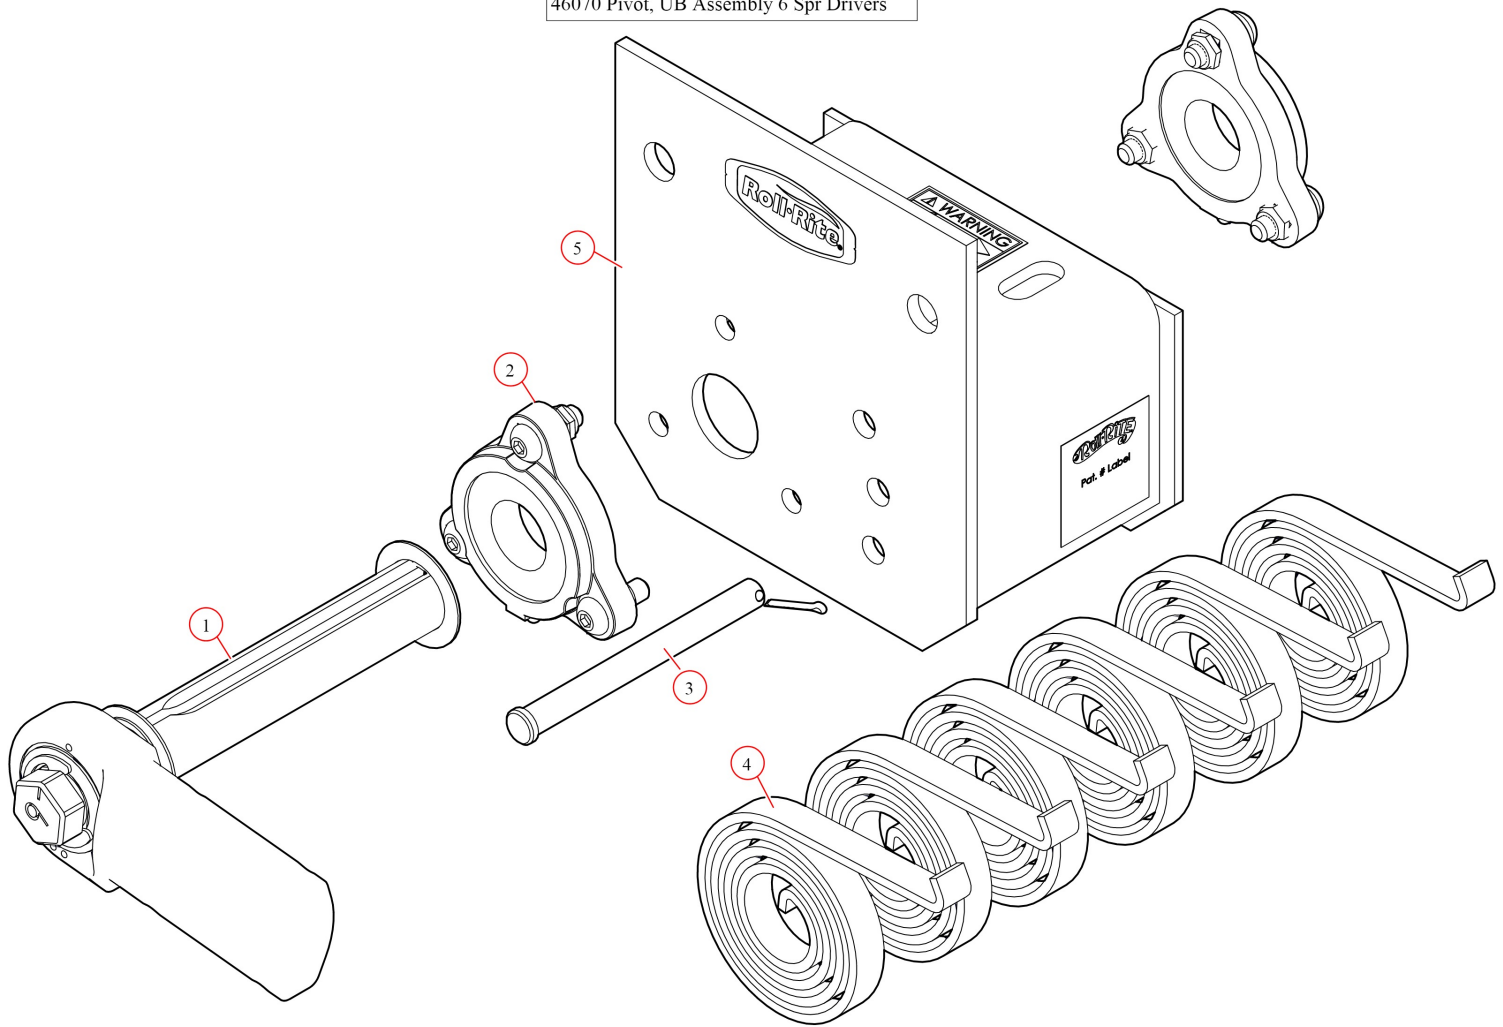

[Pivot. UB Assembly 6 Spr Drivers-Old Style](#)

Part Number: 46070

46070 Pivot, UB Assembly 6 Spr Drivers

Bom ID	Part#	Description	qty
1	46360	Pivot Pin. for 5 & 6 Spring Roller Bearing - Drivers Side	1
2	47800	Bearing. Carrier Underbody Flanged	2
3	18540	Pin. 1/2" x 5-1/4" Clevis	1
4	47230	Spring. Spiral Torsion Spring 1 1/4"	6
5	46010	Pivot Box. Aluminum 5/6UB Drivers Side	1

47800 Bearing, Carrier Underbody Flanged

Bom ID	Part#	Description	qty
1	18628	Nut. Nylock nut 3/8" Jamb Nut	2
2	18242	Bolt. 3/8"-16 x 1 1/8" Button Head	2