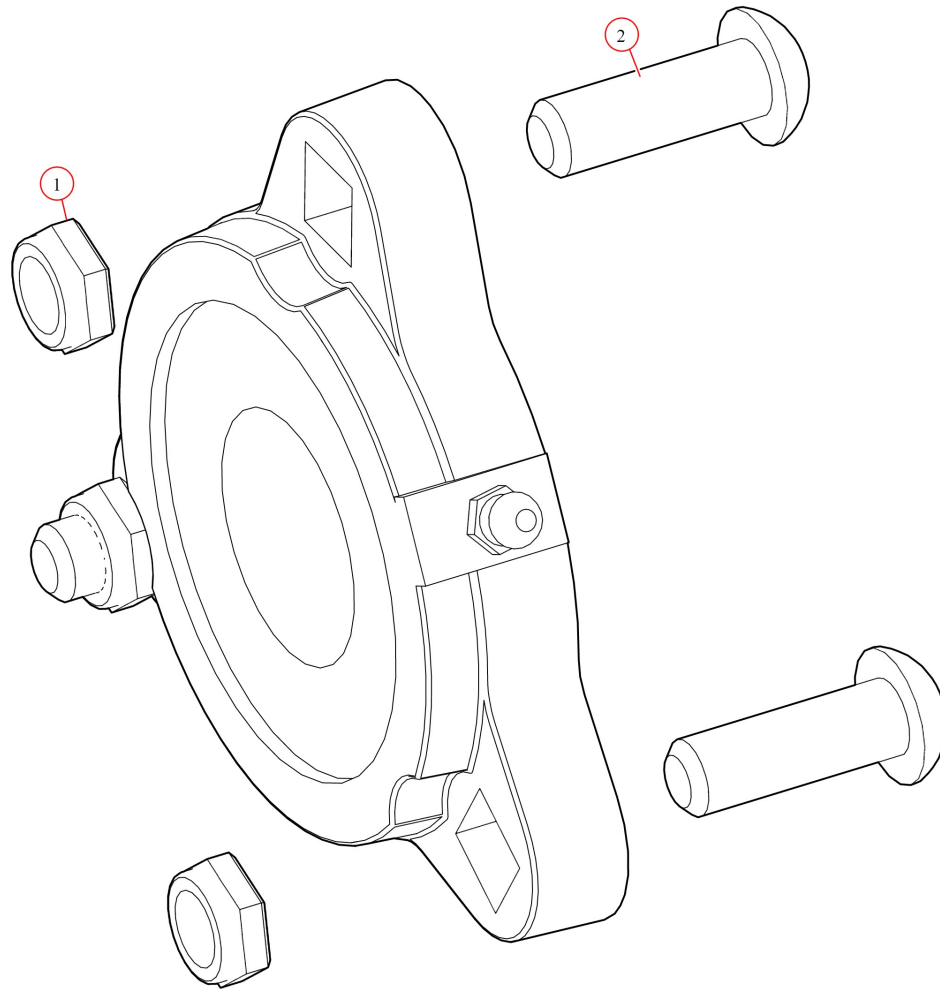

[Pivot. UB Assembly 6 Spr Drivers-Old Style](#)

Part Number: 46070

46070 Pivot, UB Assembly 6 Spr Drivers

Bom ID	Part#	Description	qty
1	46360	Pivot Pin. for 5 & 6 Spring Roller Bearing - Drivers Side	1
2	47800	Bearing. Carrier Underbody Flanged	2
3	18540	Pin. 1/2" x 5-1/4" Clevis	1
4	47230	Spring. Spiral Torsion Spring 1 1/4"	6
5	46010	Pivot Box. Aluminum 5/6UB Drivers Side	1

47800 Bearing, Carrier Underbody Flanged

Bom ID	Part#	Description	qty
1	18628	Nut. Nylock nut 3/8" Jamb Nut	2
2	18242	Bolt. 3/8"-16 x 1 1/8" Button Head	2