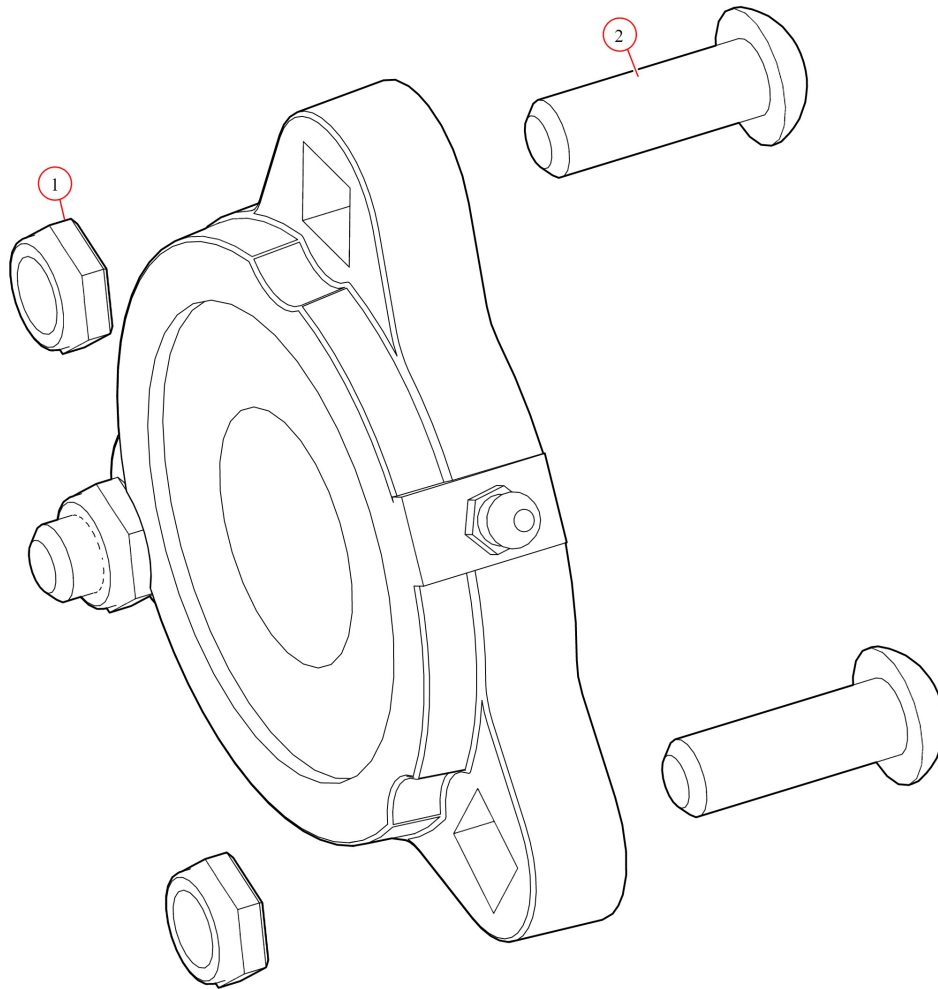

[Pivot. UB Assembly 16 Spring w/out Tube - Passenger Side \(Old Style\)](#)

Part Number: 46019

46019 Pivot, UB Assembly 16 Spr w/o tube Passenger Side, Each

Bom ID	Part#	Description	qty
1	46408	Pivot Pin. for 16-Spring Roller Bearing Pivot - Passenger	1
2	47800	Bearing. Carrier Underbody Flanged	2
3	47230	Spring. Spiral Torsion Spring 1 1/4"	16
4	18575	Bolt. Bolt for Pin. 1/2" x 13 Zinc Hex Head Grade 5 - 16 spring box	1
5	46017	Bracket. Aluminum 16 Spring UB. Passenger	1
6	18631	Nut. 1/2" Nylock Nut	1

47800 Bearing, Carrier Underbody Flanged

Bom ID	Part#	Description	qty
1	18628	Nut. Nylock nut 3/8" Jamb Nut	2
2	18242	Bolt. 3/8"-16 x 1 1/8" Button Head	2