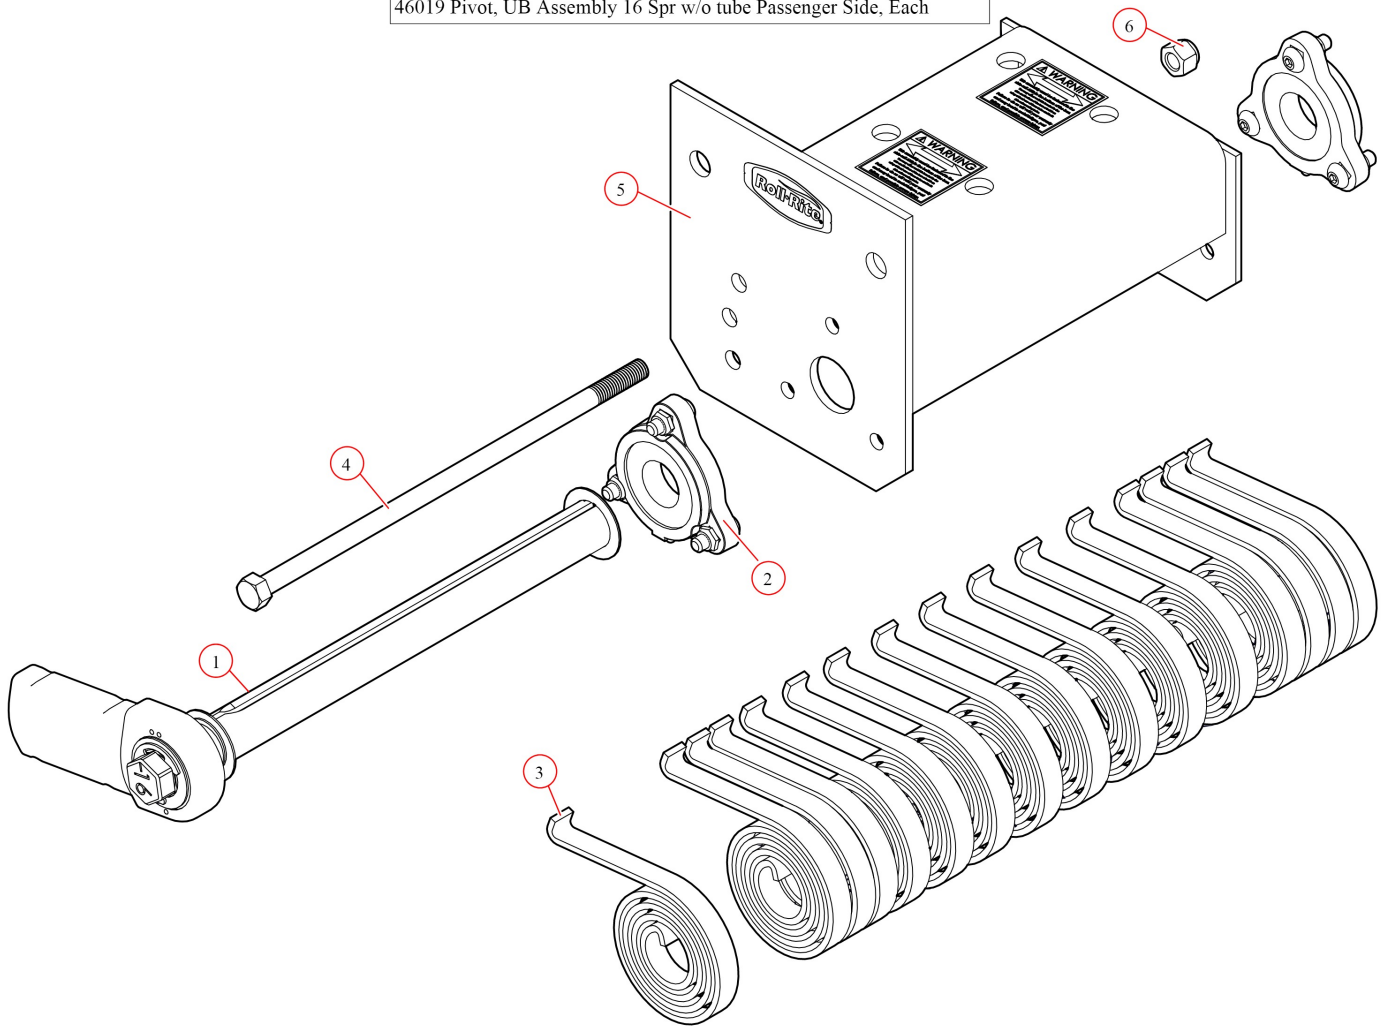

[Pivot. UB Assembly 16 Spring w/out Tube - Passenger Side \(Old Style\)](#)

Part Number: 46019

46019 Pivot, UB Assembly 16 Spr w/o tube Passenger Side, Each

Bom ID	Part#	Description	qty
1	46408	Pivot Pin. for 16-Spring Roller Bearing Pivot - Passenger	1
2	47800	Bearing. Carrier Underbody Flanged	2
3	47230	Spring. Spiral Torsion Spring 1 1/4"	16
4	18575	Bolt. Bolt for Pin. 1/2" x 13 Zinc Hex Head Grade 5 - 16 spring box	1
5	46017	Bracket. Aluminum 16 Spring UB. Passenger	1
6	18631	Nut. 1/2" Nylock Nut	1

47800 Bearing, Carrier Underbody Flanged

Bom ID	Part#	Description	qty
1	18628	Nut. Nylock nut 3/8" Jamb Nut	2
2	18242	Bolt. 3/8"-16 x 1 1/8" Button Head	2