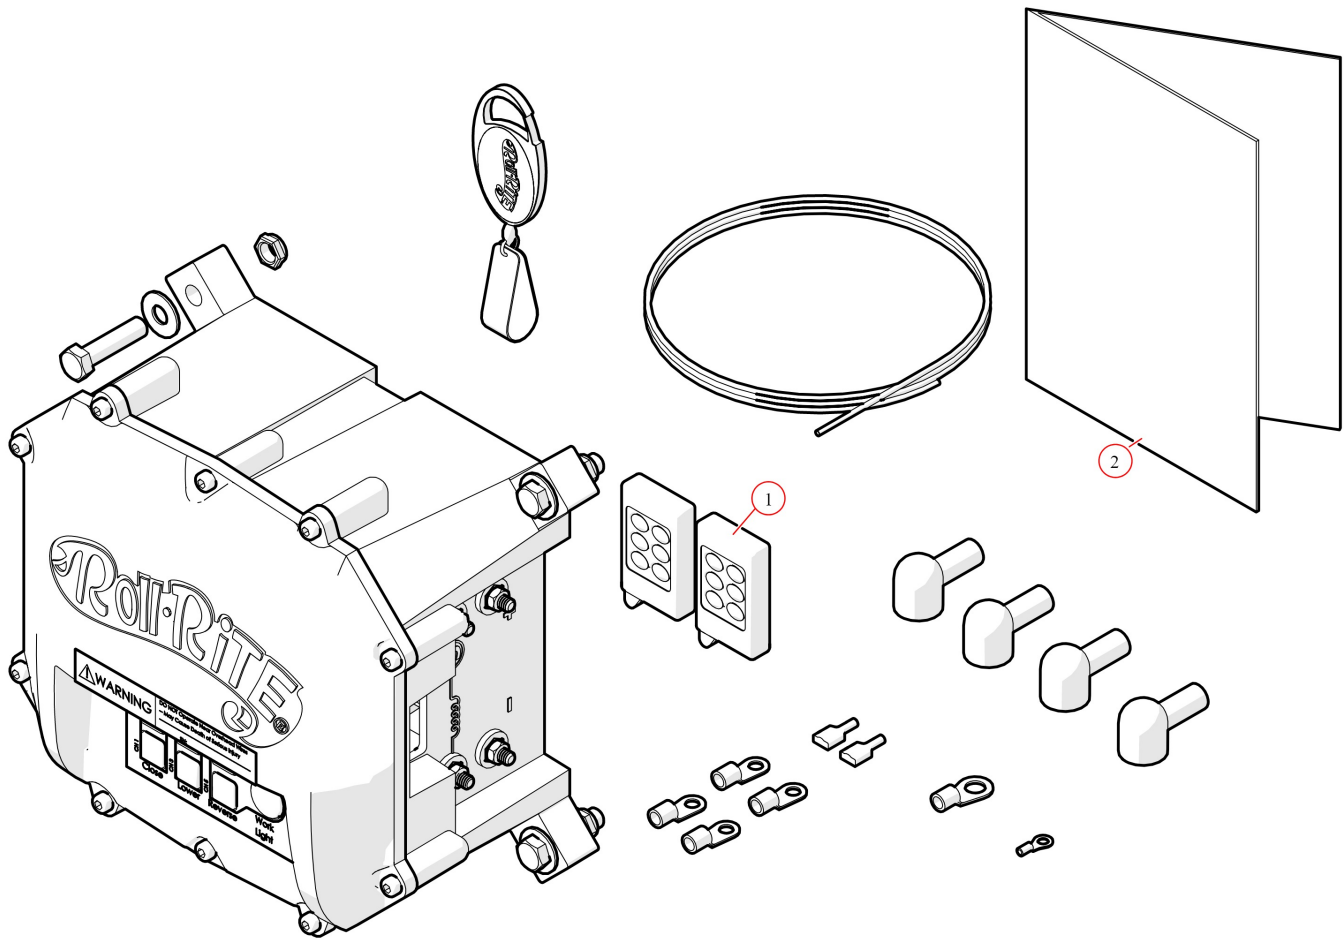

[Tower. SD-Assem. Single Stage 54" Wide w/Hydraulic Cylinder -
High Cap Housing](#)

Part Number: 39330

39330 Tower, SD-Assem. Single Stage 54" Wide w/Hydraulic Cylinder - High Cap Housing

Bom ID	Part#	Description	qty
1	36052	Spool Kit. Super Duty High Capacity 104"	1
2	104103	Light. Work Light LED 12V	2
3	11345	Wire. 16 ga. 2-Conductor (per foot)	3
4	11350	Wire. 2 Ga. Single Conductor - (per foot) - Black	2
5	11330	Wire. 6 Ga. Dual Conductor - (per ft)	1
6	19865	Control Box. Wireless Black Control Box - 12/24V Waste	1
7	17918	Breaker. 35A Outdoor Manual Reset Circuit Breaker	1
8	17912	Breaker. 200 amp Manual Reset Breaker Kit for 12V pump	1
9	18714	Bolt. 5/8" x 14" U-Bolt w/ 3 1/2" bottoms-Grd8 Fine Thread	4
10	39616	Hydraulic Power Unit. 12V. 2 Valve	1
11	39520	Cylinder. 1.5" Bore x 36" Stroke DA. Single Flange Mount	1
12	11328	Wire. 2 Stage Tower Coil 110" - Assembled	1

13	39610	Benlee. Pump Cover. Black Housing for Hydraulic Pump on Towers-...	1
----	-------	--	---

19865 Control Box, wireless Black Control Box for Waste, 12 V

Bom ID	Part#	Description	qty
1	19801	RF Transmitter/FOB. 433MHz. Gen1 Motor Relay	2
2	101786	Instructions. Push button Control Box	1

36052 Spool Kit, Super Duty High Capacity 104"

Bom ID	Part#	Description	qty
1	10122	Super Duty Motor 12V. 5 Year Warranty :S/N:	1
2	36172	Housing. 104" High Capacity Tarp Spool	1
3	31050	Bearing. 3/4" Flanged Axle Bearing with bolts	1
4	18635	Nut. 5/8" Nylock Nut	4
5	18414	Washer. 5/8" Flat Zinc	8
6	18710	Bolt. 5/8" x 1 1/2" Bolt Zinc	4
7	31040	Axle. 103" Pre-ThreadedTarp Axle w/Stub Shaft	1
8	18260	Bolt. 5/16" x 5/8" Button Head Bolt - Zinc Plated	5