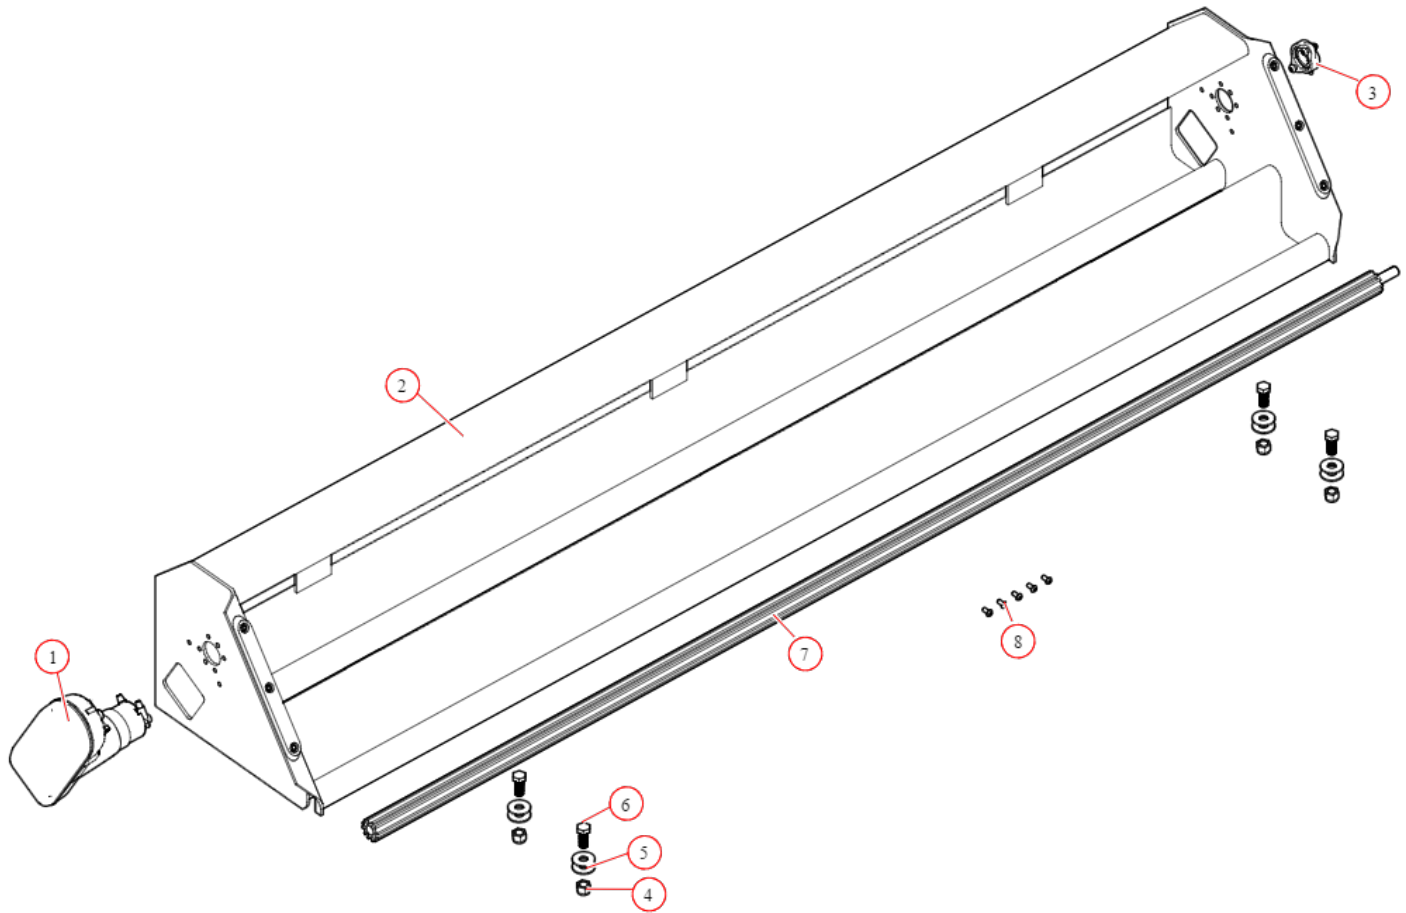

[Tower. SD-Assem. Single Stage 54" Wide w/Hydraulic Cylinder -
High Cap Housing](#)

Part Number: 39330

39330 Tower, SD-Assem. Single Stage 54" Wide w/Hydraulic Cylinder - High Cap Housing

Bom ID	Part#	Description	qty
1	36052	Spool Kit. Super Duty High Capacity 104"	1
2	104103	Light. Work Light LED 12V	2
3	11345	Wire. 16 ga. 2-Conductor (per foot)	3
4	11350	Wire. 2 Ga. Single Conductor - (per foot) - Black	2
5	11330	Wire. 6 Ga. Dual Conductor - (per ft)	1
6	19865	Control Box. Wireless Black Control Box - 12/24V Waste	1
7	17918	Breaker. 35A Outdoor Manual Reset Circuit Breaker	1
8	17912	Breaker. 200 amp Manual Reset Breaker Kit for 12V pump	1
9	18714	Bolt. 5/8" x 14" U-Bolt w/ 3 1/2" bottoms-Grd8 Fine Thread	4
10	39616	Hydraulic Power Unit. 12V. 2 Valve	1
11	39520	Cylinder. 1.5" Bore x 36" Stroke DA. Single Flange Mount	1
12	11328	Wire. 2 Stage Tower Coil 110" - Assembled	1

13	39610	Benlee. Pump Cover. Black Housing for Hydraulic Pump on Towers-...	1
----	-------	--	---

19865 Control Box, wireless Black Control Box for Waste, 12 V

Bom ID	Part#	Description	qty
1	19801	RF Transmitter/FOB. 433MHz. Gen1 Motor Relay	2
2	101786	Instructions. Push button Control Box	1

36052 Spool Kit, Super Duty High Capacity 104"

Bom ID	Part#	Description	qty
1	10122	Super Duty Motor 12V. 5 Year Warranty :S/N:	1
2	36172	Housing. 104" High Capacity Tarp Spool	1
3	31050	Bearing. 3/4" Flanged Axle Bearing with bolts	1
4	18635	Nut. 5/8" Nylock Nut	4
5	18414	Washer. 5/8" Flat Zinc	8
6	18710	Bolt. 5/8" x 1 1/2" Bolt Zinc	4
7	31040	Axle. 103" Pre-ThreadedTarp Axle w/Stub Shaft	1
8	18260	Bolt. 5/16" x 5/8" Button Head Bolt - Zinc Plated	5