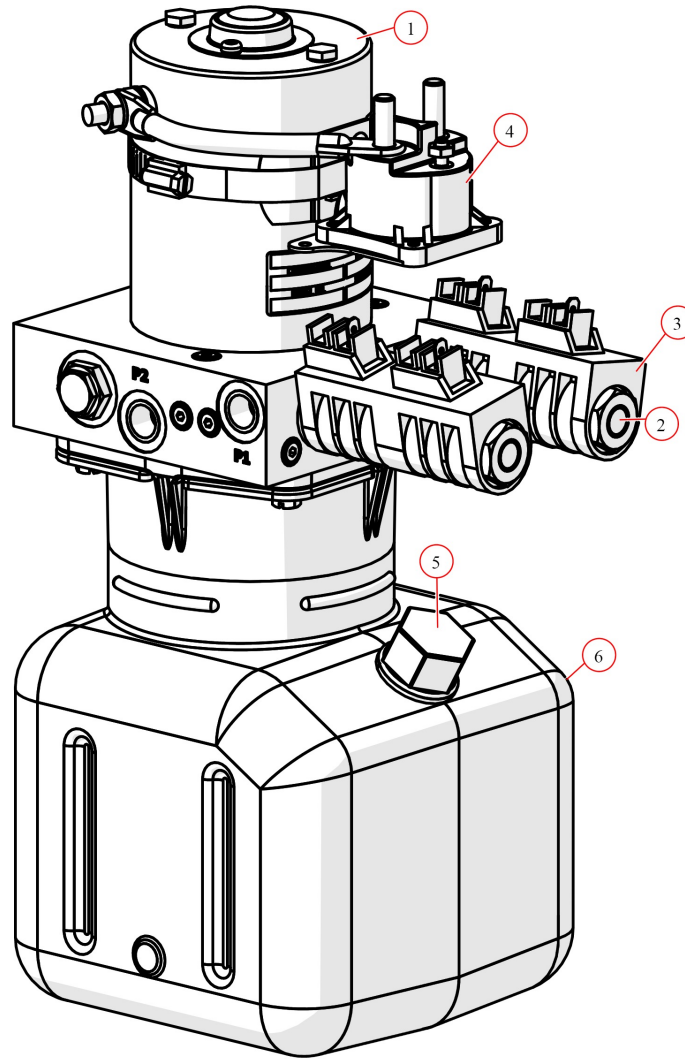

39616 Hydraulic Pump - MTE, 12v 2 Valve

Bom ID	Part#	Description	qty
1	102832	Motor. Replacement Motor for Hydraulic Pump 12 V (39612 & 39712...	1
2	103412	Valve. 3P4W. Closed Center. MTE	2
3	102079	Solenoid. 12VDC Start Switch for Power Unit (39612 & 39712) MTE...	4
4	102078	Coil. 12VDC for Power Unit (39612 & 39712) MTE39002301	1
5	102073	Cap Kit (Cap and Rubber Grommet)	1
6	102074	Tank Kit. 1 Gallon MTE	1