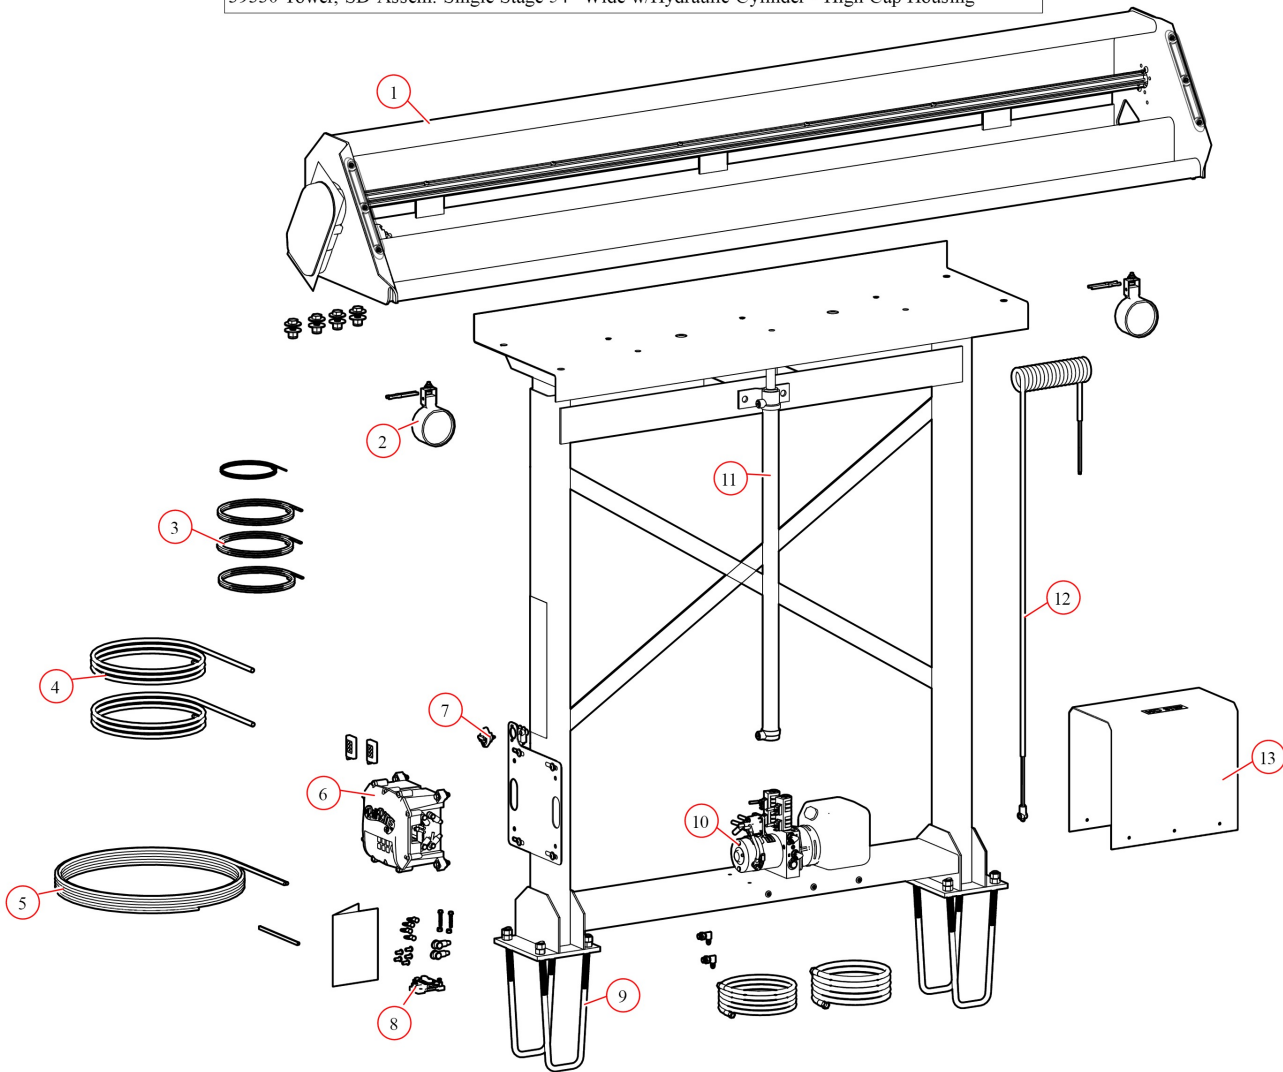

[Tower. SD-Assem. Single Stage 54" Wide w/Hydraulic Cylinder -
High Cap Housing](#)

Part Number: 39330

39330 Tower, SD-Assem. Single Stage 54" Wide w/Hydraulic Cylinder - High Cap Housing

Bom ID	Part#	Description	qty
1	36052	Spool Kit. Super Duty High Capacity 104"	1
2	104103	Light. Work Light LED 12V	2
3	11345	Wire. 16 ga. 2-Conductor (per foot)	3
4	11350	Wire. 2 Ga. Single Conductor - (per foot) - Black	2
5	11330	Wire. 6 Ga. Dual Conductor - (per ft)	1
6	19865	Control Box. Wireless Black Control Box - 12/24V Waste	1
7	17918	Breaker. 35A Outdoor Manual Reset Circuit Breaker	1
8	17912	Breaker. 200 amp Manual Reset Breaker Kit for 12V pump	1
9	18714	Bolt. 5/8" x 14" U-Bolt w/ 3 1/2" bottoms-Grd8 Fine Thread	4
10	39616	Hydraulic Power Unit. 12V. 2 Valve	1
11	39520	Cylinder. 1.5" Bore x 36" Stroke DA. Single Flange Mount	1
12	11328	Wire. 2 Stage Tower Coil 110" - Assembled	1

13	39610	Benlee. Pump Cover. Black Housing for Hydraulic Pump on Towers-...	1
----	-------	--	---

19865 Control Box, wireless Black Control Box for Waste, 12 V

Bom ID	Part#	Description	qty
1	19801	RF Transmitter/FOB. 433MHz. Gen1 Motor Relay	2
2	101786	Instructions. Push button Control Box	1

36052 Spool Kit, Super Duty High Capacity 104"

Bom ID	Part#	Description	qty
1	10122	Super Duty Motor 12V. 5 Year Warranty :S/N:	1
2	36172	Housing. 104" High Capacity Tarp Spool	1
3	31050	Bearing. 3/4" Flanged Axle Bearing with bolts	1
4	18635	Nut. 5/8" Nylock Nut	4
5	18414	Washer. 5/8" Flat Zinc	8
6	18710	Bolt. 5/8" x 1 1/2" Bolt Zinc	4
7	31040	Axle. 103" Pre-ThreadedTarp Axle w/Stub Shaft	1
8	18260	Bolt. 5/16" x 5/8" Button Head Bolt - Zinc Plated	5