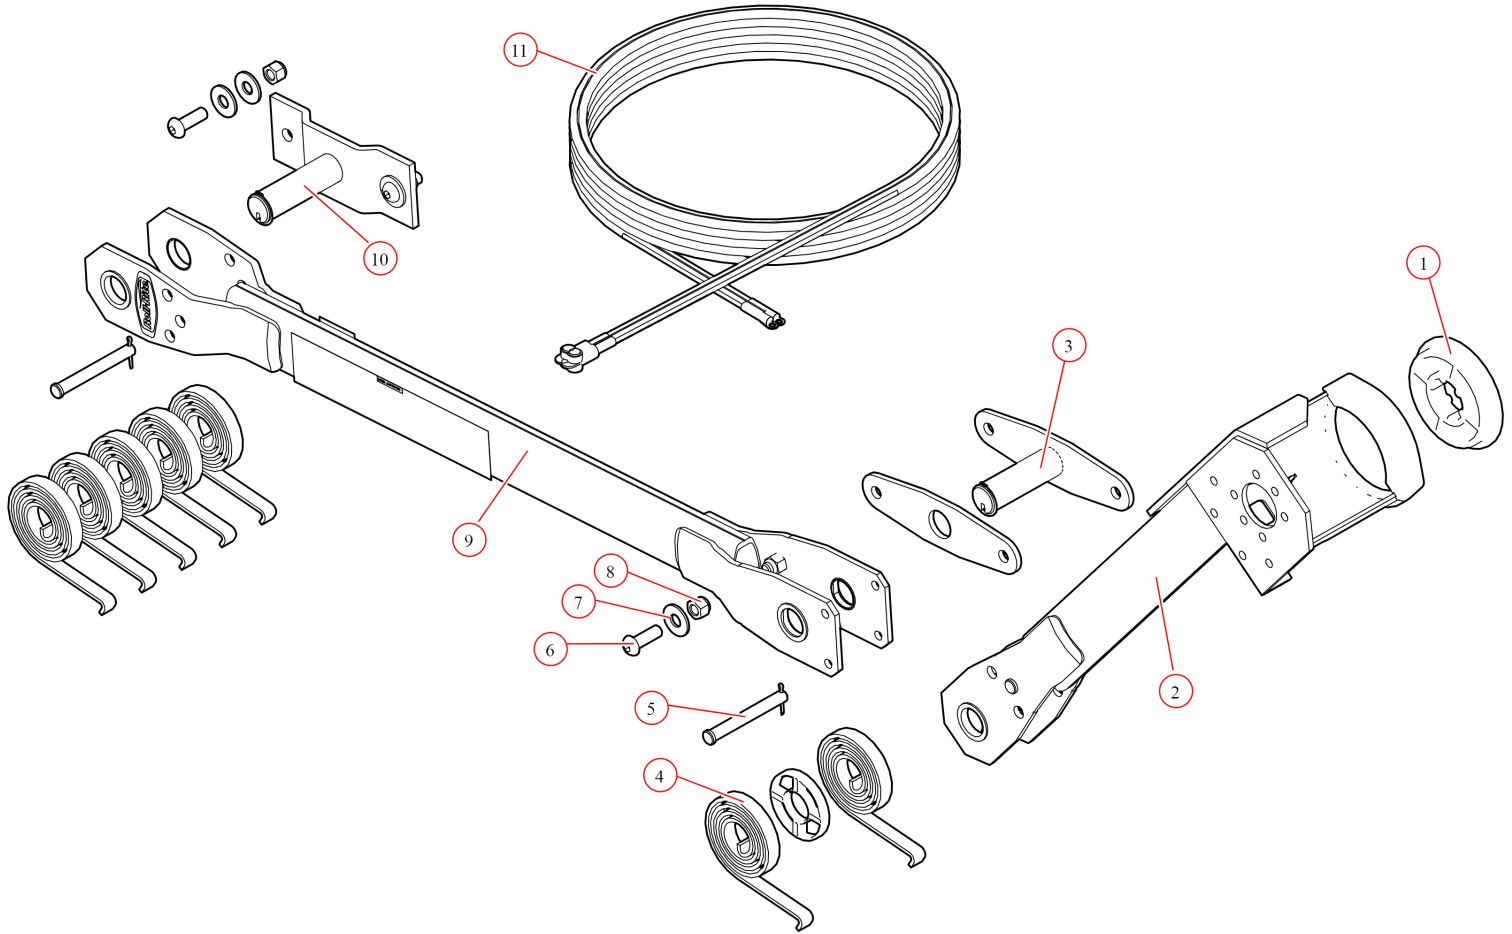

Roll-Rite 550GTX. Dual Arm. External Pivot. RF Wireless
Controller- 12V

Part Number: 38206

38206 Rite-Lock Kit, Pass Stowing w/ Dual Arm External Pivot W/Rite Touch Single Function RF- 12V

Bom ID	Part#	Description	qty
1	10200	TarpStretcher Motor 12V. 5 Year Warranty :S/N:	1
2	101077	Pivot. Assembly Knuckle Front Arm for 38208 or 38206w/ 8ga wire	1
3	47270	Bracket. Universal Mount Brkts for Ext Pivot on Grain Trailer	2
4	36945	Axle. Steel 2" Axle Extension Swedged One End (3')	1
5	36940	Axle. Adapter 2" Axle. 21" Extrusion Tube 2" OD - 1"ID	1
6	101707	Electric Kit. Rite Touch W/RF & Roll-Rite Key Fob. Grain Trailer Con...	1
7	100740	Wire. 8 Ga. Dual Conductor - (per ft) - BLACK/YELLOW 1000ft Spoo...	1
8	18140	Screw. 1/4" x 3/4" Pan Phillips self Drilling	20
9	46813	Pivot. Assembled Rear Arm for 38206 with 18.375" Upper & 29.5" L...	1
10	104812	Stop Collar. for 2 Inch Axle	2

101077 Pivot, Assy Front Arm for Power Kits

Bom ID	Part#	Description	qty
1	37590	Bushing. Axle Stabilizer for 3694 Conversion Adapt - STS	1
2	48890	Pivot Tube. Long upper pvt arm for TT SS(16")	1
3	47960	Bracket. 3 Sp Knuckle pin w/ stop plate for SS pvt. mtr end	1
4	47230	Spring. Spiral Torsion Spring 1 1/4"	7
5	18560	Pin. 1/2 x 4 1/8 Special Clevis	1
6	18295	Bolt. 1/2" x 1 1/2" Button Head Bolt	2
7	18412	Washer. 1/2" Flat Zinc	2
8	18631	Nut. 1/2" Nylock Nut	2
9	48440	Pivot Tube. Base Arm for External Pivot Retro fit Kit on Grain Trailer...	1
10	45350	Pivot Pin. 5-Spring	1
11	100740	Wire. 8 Ga. Dual Conductor - (per ft) - BLACK/YELLOW 1000ft Spoo...	1