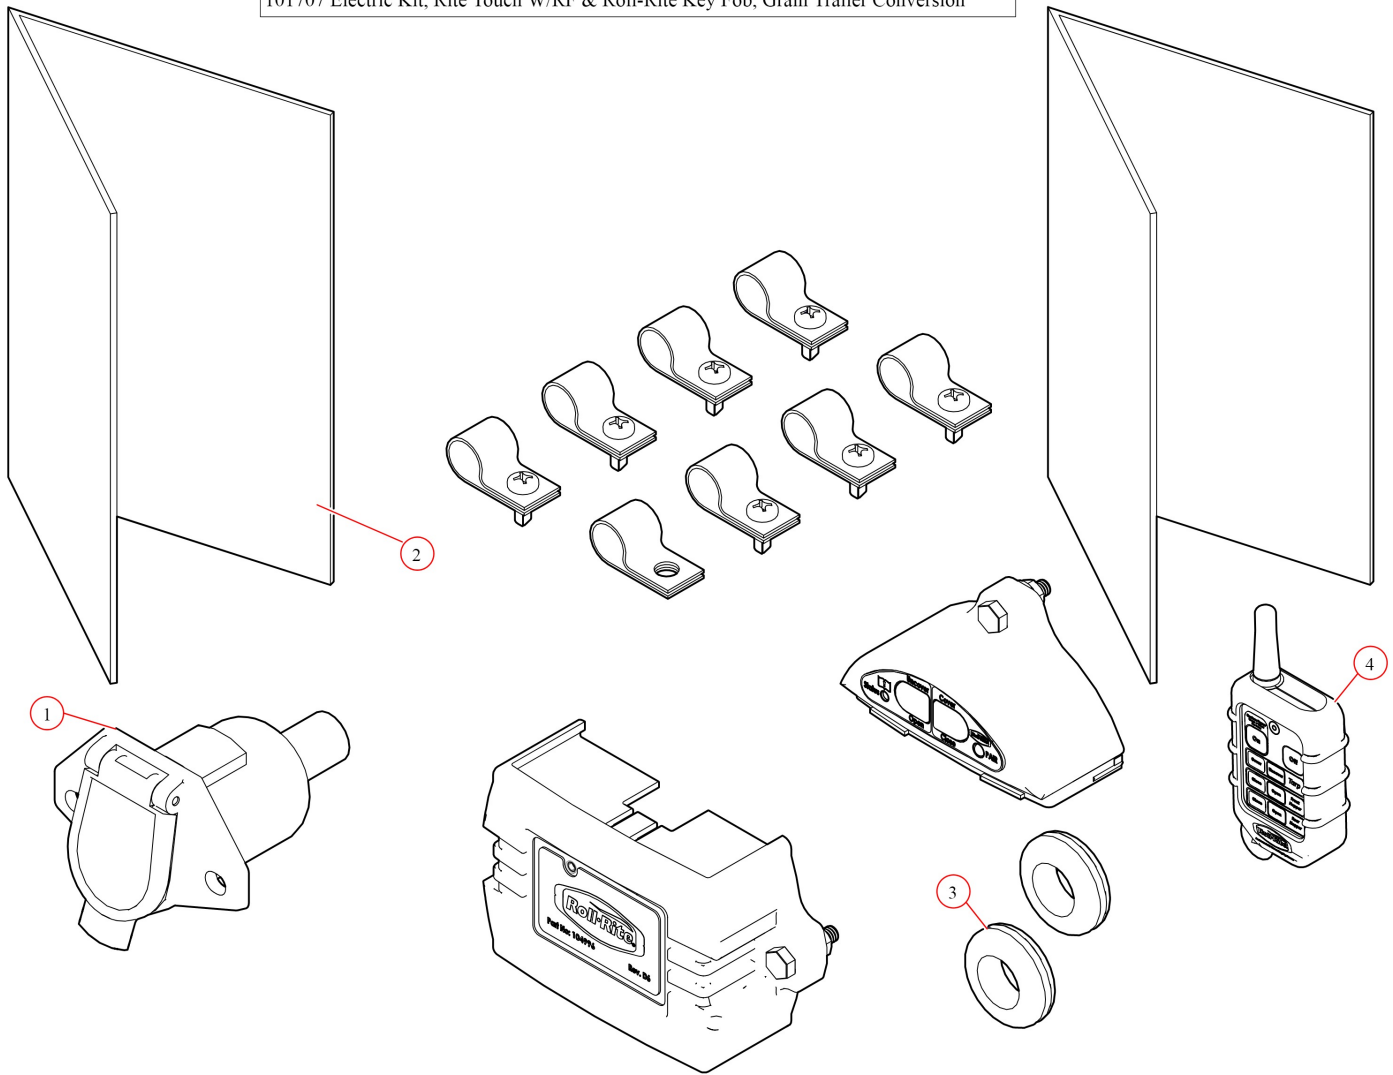

101707 Electric Kit, Rite Touch W/RF & Roll-Rite Key Fob, Grain Trailer Conversion

Bom ID	Part#	Description	qty
1	12770	Socket Assembly. Sureflex Dual Vertical Terminal	1
2	105568	Instructions. Switch Wiring	1
3	16419	Grommet. Rubber 7/8 ID x 1/8 groove for Top Mount Pivot Kits	2
4	11098	RF Switch System. 902-928MHz. w/8 Button Fob & Boot. for Gen1+ ...	1