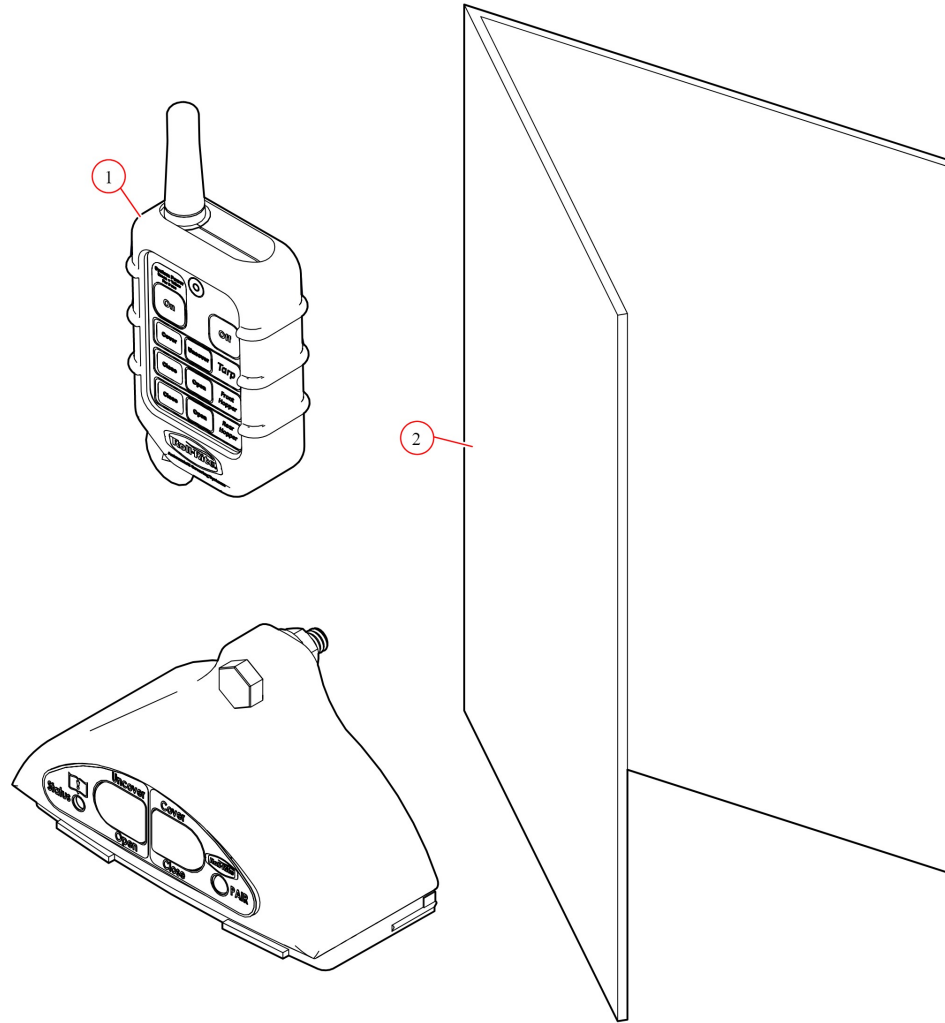

11098 RFSwitchSystem, 902-928MHz, Gen1+ HopperMotor Relay

Bom ID	Part#	Description	qty
1	19898	RF Remote FOB. 902-928MHz. 8 Button w/ Boot For Gen1+ Relay	1