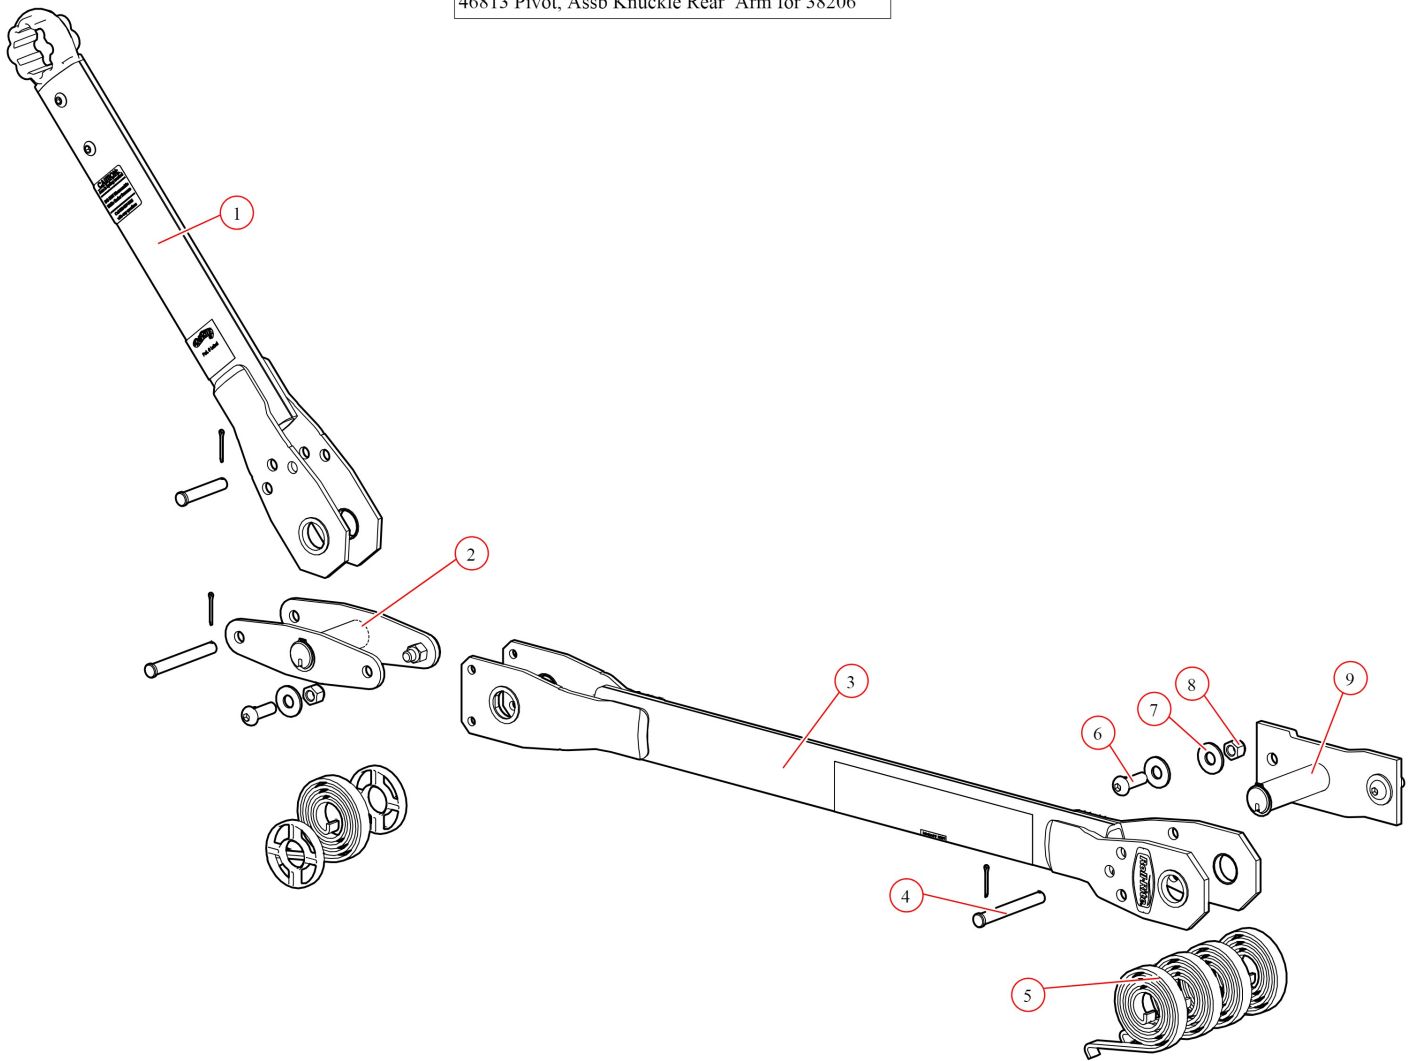

Roll-Rite 550GTX. Dual Arm. External Pivot. RF Wireless
Controller- 12V

Part Number: 38206

38206 Rite-Lock Kit, Pass Stowing w/ Dual Arm External Pivot W/Rite Touch Single Function RF- 12V

Bom ID	Part#	Description	qty
1	10200	TarpStretcher Motor 12V. 5 Year Warranty :S/N:	1
2	101077	Pivot. Assembly Knuckle Front Arm for 38208 or 38206w/ 8ga wire	1
3	47270	Bracket. Universal Mount Brkts for Ext Pivot on Grain Trailer	2
4	36945	Axle. Steel 2" Axle Extension Swedged One End (3')	1
5	36940	Axle. Adapter 2" Axle. 21" Extrusion Tube 2" OD - 1"ID	1
6	101707	Electric Kit. Rite Touch W/RF & Roll-Rite Key Fob. Grain Trailer Con...	1
7	100740	Wire. 8 Ga. Dual Conductor - (per ft) - BLACK/YELLOW 1000ft Spoo...	1
8	18140	Screw. 1/4" x 3/4" Pan Phillips self Drilling	20
9	46813	Pivot. Assembled Rear Arm for 38206 with 18.375" Upper & 29.5" L...	1
10	104812	Stop Collar. for 2 Inch Axle	2

48440 Pivot Tube, Base Arm for External Pivot Retro fit Kit on Grain Trailers

Bom ID	Part#	Description	qty
1	47040	Bushing. 1 1/4 Poly T- Bushing for Pivot Pin	4

48890 Pivot Tube, Long upper pvt arm for TT SS-16"-

Bom ID	Part#	Description	qty
1	48892	Pivot Tube. Upper Pivot Tube. Rear. For Dual Arm Kits Assembly	1
2	47960	Bracket. 3 Sp Knuckle pin w/ stop plate for SS pvt. mtr end	1
3	48440	Pivot Tube. Base Arm for External Pivot Retro fit Kit on Grain Trailer...	1
4	18560	Pin. 1/2 x 4 1/8 Special Clevis	1
5	47230	Spring. Spiral Torsion Spring 1 1/4"	5
6	18295	Bolt. 1/2" x 1 1/2" Button Head Bolt	2
7	18412	Washer. 1/2" Flat Zinc	4
8	18631	Nut. 1/2" Nylock Nut	2
9	45350	Pivot Pin. 5-Spring	1