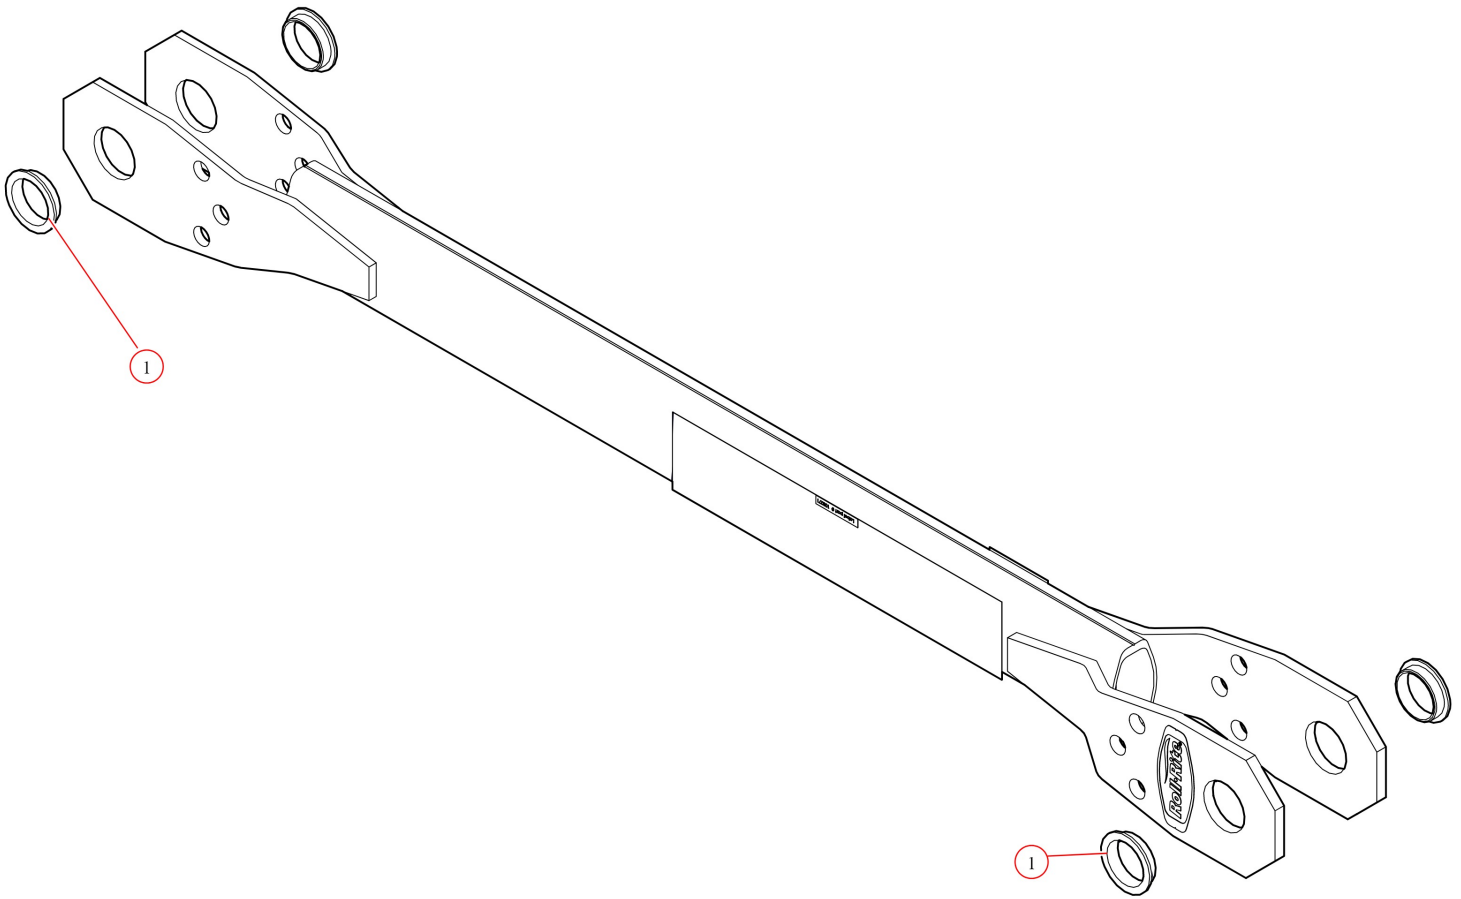

48440 Pivot Tube, Base Arm for External Pivot Retro fit Kit on Grain Trailers

Bom ID	Part#	Description	qty
1	47040	Bushing. 1 1/4 Poly T- Bushing for Pivot Pin	4