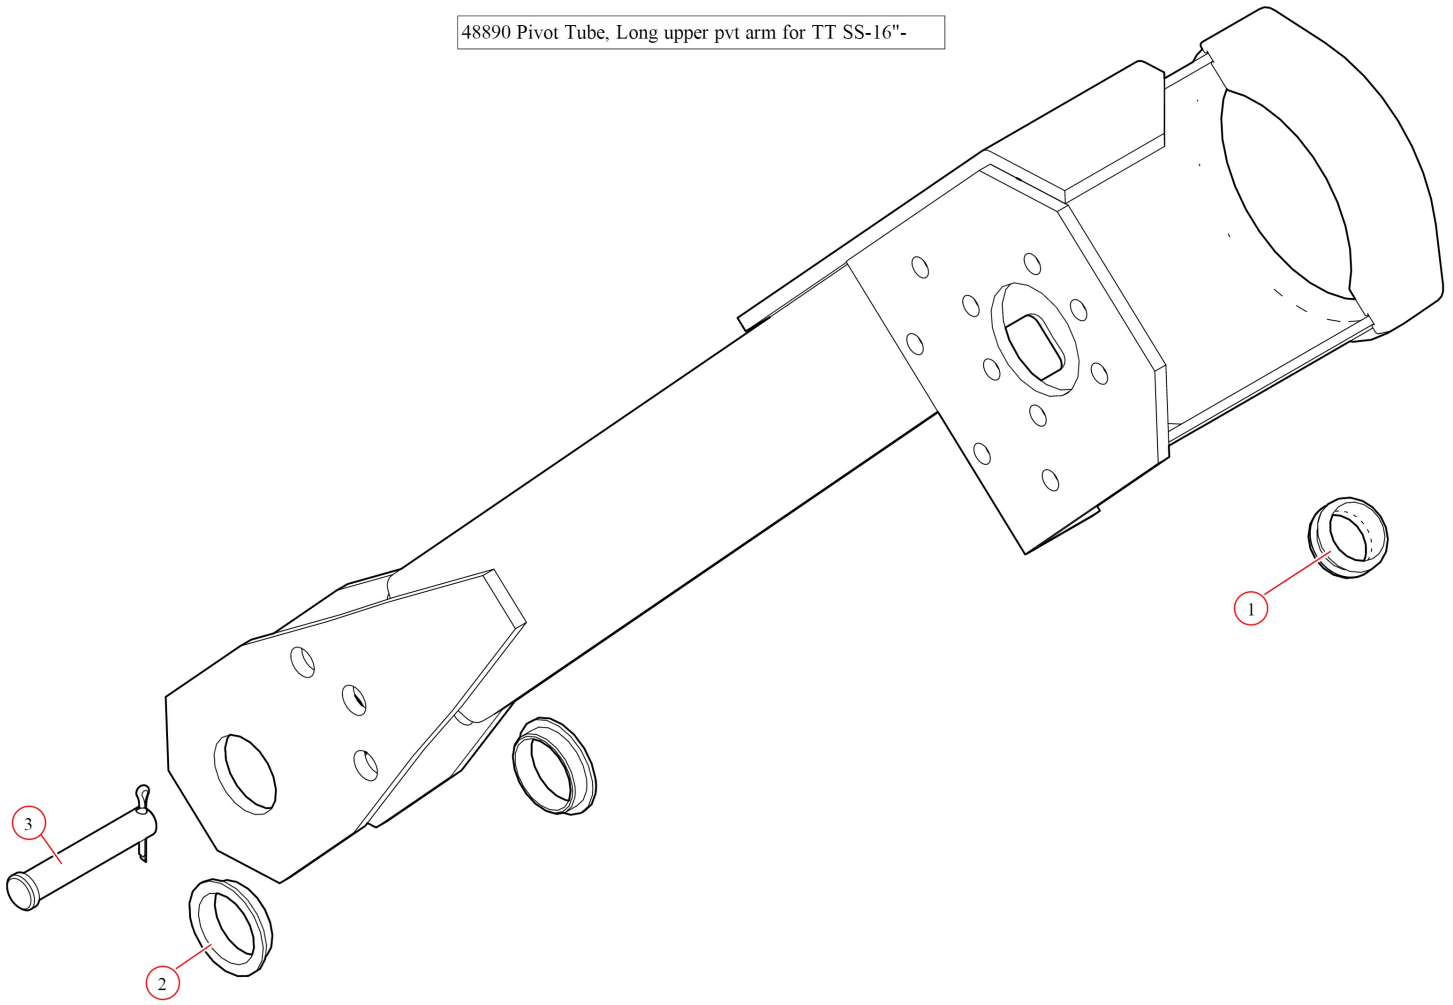

Roll-Rite 550GTX. Dual Arm. External Pivot. RF Wireless
Controller- 12V

Part Number: 38206

38206 Rite-Lock Kit, Pass Stowing w/ Dual Arm External Pivot W/Rite Touch Single Function RF- 12V

Bom ID	Part#	Description	qty
1	10200	TarpStretcher Motor 12V. 5 Year Warranty :S/N:	1
2	101077	Pivot. Assembly Knuckle Front Arm for 38208 or 38206w/ 8ga wire	1
3	47270	Bracket. Universal Mount Brkts for Ext Pivot on Grain Trailer	2
4	36945	Axle. Steel 2" Axle Extension Swedged One End (3')	1
5	36940	Axle. Adapter 2" Axle. 21" Extrusion Tube 2" OD - 1"ID	1
6	101707	Electric Kit. Rite Touch W/RF & Roll-Rite Key Fob. Grain Trailer Con...	1
7	100740	Wire. 8 Ga. Dual Conductor - (per ft) - BLACK/YELLOW 1000ft Spoo...	1
8	18140	Screw. 1/4" x 3/4" Pan Phillips self Drilling	20
9	46813	Pivot. Assembled Rear Arm for 38206 with 18.375" Upper & 29.5" L...	1
10	104812	Stop Collar. for 2 Inch Axle	2

101077 Pivot, Assy Front Arm for Power Kits

Bom ID	Part#	Description	qty
1	37590	Bushing. Axle Stabilizer for 3694 Conversion Adapt - STS	1
2	48890	Pivot Tube. Long upper pvt arm for TT SS(16")	1
3	47960	Bracket. 3 Sp Knuckle pin w/ stop plate for SS pvt. mtr end	1
4	47230	Spring. Spiral Torsion Spring 1 1/4"	7
5	18560	Pin. 1/2 x 4 1/8 Special Clevis	1
6	18295	Bolt. 1/2" x 1 1/2" Button Head Bolt	2
7	18412	Washer. 1/2" Flat Zinc	2
8	18631	Nut. 1/2" Nylock Nut	2
9	48440	Pivot Tube. Base Arm for External Pivot Retro fit Kit on Grain Trailer...	1
10	45350	Pivot Pin. 5-Spring	1
11	100740	Wire. 8 Ga. Dual Conductor - (per ft) - BLACK/YELLOW 1000ft Spoo...	1

48440 Pivot Tube, Base Arm for External Pivot Retro fit Kit on Grain Trailers

Bom ID	Part#	Description	qty
1	47040	Bushing. 1 1/4 Poly T- Bushing for Pivot Pin	4

48890 Pivot Tube, Long upper pvt arm for TT SS-16"-