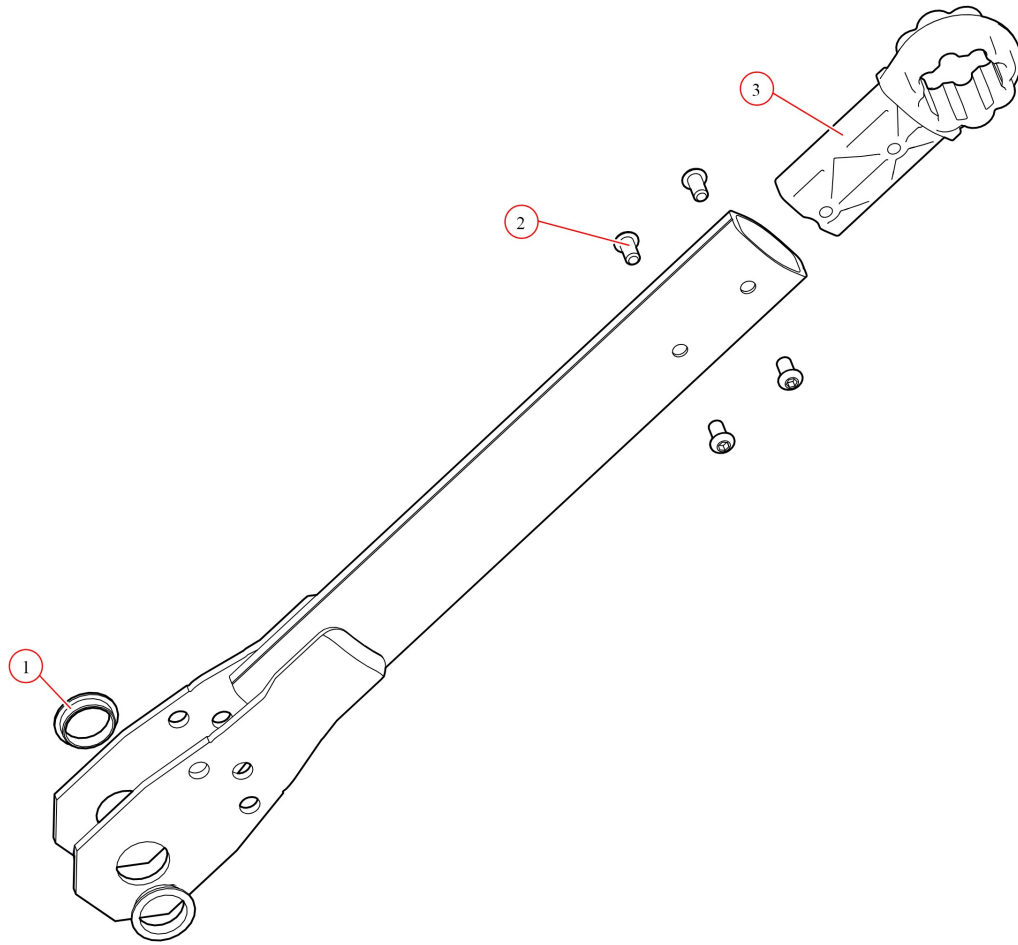

48892 Pivot Tube, Assembled Rear Upper w/ Bolt in Bushing for Dual arm Power Kit

Bom ID	Part#	Description	qty
1	47040	Bushing. 1 1/4 Poly T- Bushing for Pivot Pin	2
2	18246	Bolt. 3/8"-16 x 3/4 Button Head SHCS Zinc	2
3	101742	Bushing.2" One Piece Rear Upper Arm Bushing	1