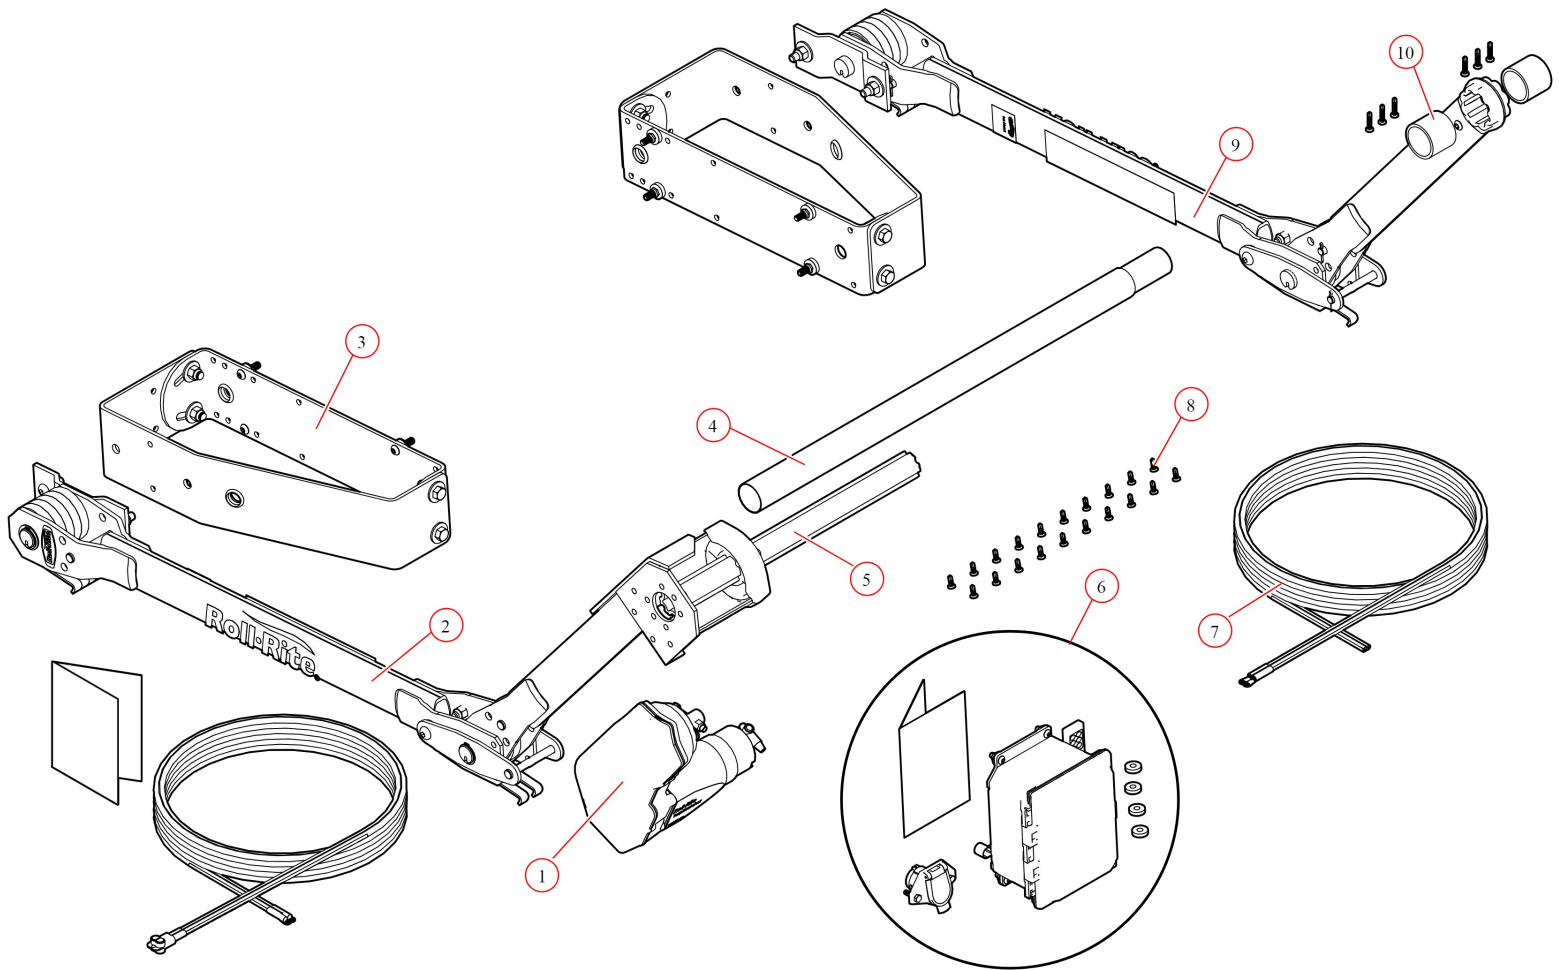

Roll-Rite 550GTX. Dual Arm. External Pivot. RF Wireless
Controller- 12V

Part Number: 38206

38206 Rite-Lock Kit, Pass Stowing w/ Dual Arm External Pivot W/Rite Touch Single Function RF- 12V

Bom ID	Part#	Description	qty
1	10200	TarpStretcher Motor 12V. 5 Year Warranty :S/N:	1
2	101077	Pivot. Assembly Knuckle Front Arm for 38208 or 38206w/ 8ga wire	1
3	47270	Bracket. Universal Mount Brkts for Ext Pivot on Grain Trailer	2
4	36945	Axle. Steel 2" Axle Extension Swedged One End (3')	1
5	36940	Axle. Adapter 2" Axle. 21" Extrusion Tube 2" OD - 1"ID	1
6	101707	Electric Kit. Rite Touch W/RF & Roll-Rite Key Fob. Grain Trailer Con...	1
7	100740	Wire. 8 Ga. Dual Conductor - (per ft) - BLACK/YELLOW 1000ft Spoo...	1
8	18140	Screw. 1/4" x 3/4" Pan Phillips self Drilling	20
9	46813	Pivot. Assembled Rear Arm for 38206 with 18.375" Upper & 29.5" L...	1
10	104812	Stop Collar. for 2 Inch Axle	2

101077 Pivot, Assy Front Arm for Power Kits

Bom ID	Part#	Description	qty
1	37590	Bushing. Axle Stabilizer for 3694 Conversion Adapt - STS	1
2	48890	Pivot Tube. Long upper pvt arm for TT SS(16")	1
3	47960	Bracket. 3 Sp Knuckle pin w/ stop plate for SS pvt. mtr end	1
4	47230	Spring. Spiral Torsion Spring 1 1/4"	7
5	18560	Pin. 1/2 x 4 1/8 Special Clevis	1
6	18295	Bolt. 1/2" x 1 1/2" Button Head Bolt	2
7	18412	Washer. 1/2" Flat Zinc	2
8	18631	Nut. 1/2" Nylock Nut	2
9	48440	Pivot Tube. Base Arm for External Pivot Retro fit Kit on Grain Trailer...	1
10	45350	Pivot Pin. 5-Spring	1
11	100740	Wire. 8 Ga. Dual Conductor - (per ft) - BLACK/YELLOW 1000ft Spoo...	1