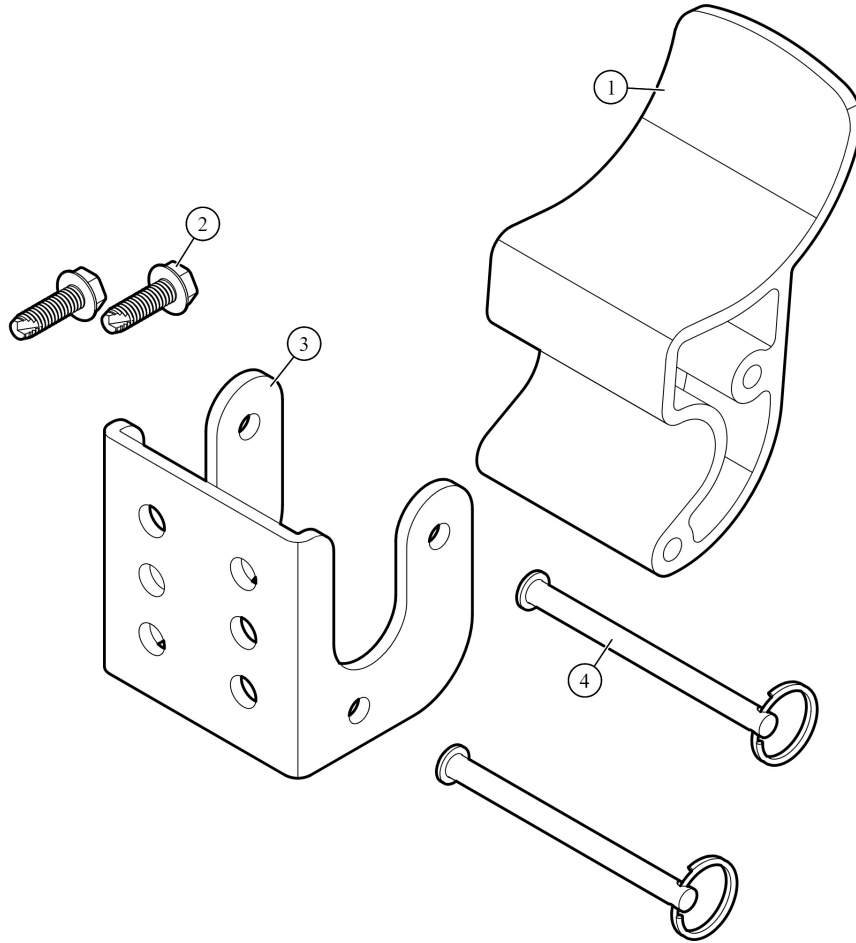

[Tarp Stop. w/Bracket for STS System](#)

**Part Number: 36730**

36730 Bracket, Tarp Stop w/Bracket for Side-to-Side System

Bom ID	Part#	Description	qty
1	36760	Tarp Stop. Replacement w/Out Bracket	1
2	103004	Bolt. 5/16 - 18 x 1" Type 23 Self Tapping	2
3	36740	Bracket. Replacement for Tarp Stop	1
4	104619	Clevis Pin. 5/16" x 4" w/ Ring for Tarp Stop Bracket	2