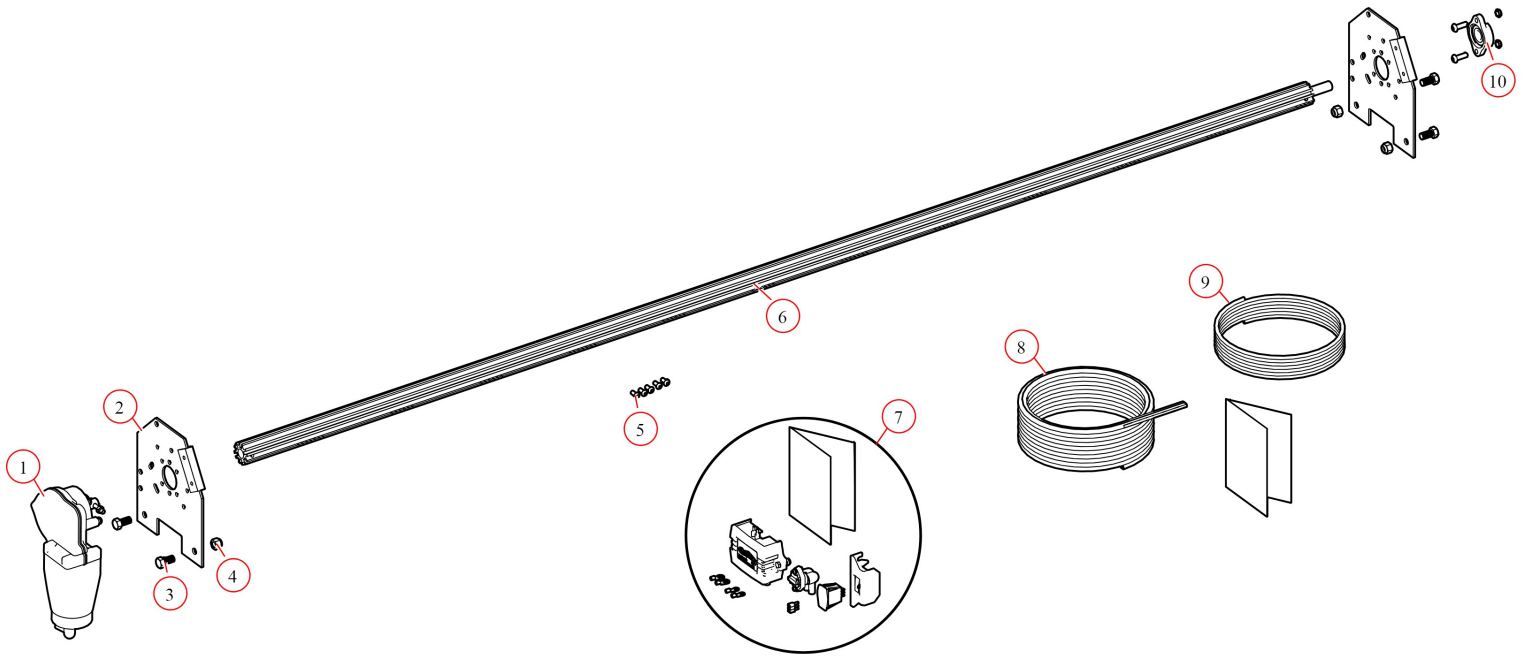

[Spool Kit. TarpMaster Tarp Spool w/103" Axle Spool Kit & Mounting Brackets](#)

Part Number: 36390

36390 Spool Kit, TarpMaster Tarp Spool w/103" Axle Spool Kit & Mounting Brackets

Bom ID	Part#	Description	qty
1	10310	TarpMaster Motor 12V. 5 Year Warranty :S/N:	1
2	36340	Bracket. Aluminum Mounting Brackets - PAIR	2
3	18294	Bolt. 1/2" x 1" Hex Head Bolt	4
4	18631	Nut. 1/2" Nylock Nut	4
5	18260	Bolt. 5/16" x 5/8" Button Head Bolt - Zinc Plated	5
6	31040	Axle. 103" Pre-ThreadedTarp Axle w/Stub Shaft	1
7	10914	Electric Kit. With 10698 12V Relay and Rocker Switch	1
8	100743	Wire. 8 ga. Dual Conductor(55')	55
9	11411	Wire. 16/3-Conductor - 15ft	15
10	31050	Bearing. 3/4" Flanged Axle Bearing with bolts	1

10914 Electric Kit, With 10698 Relay and Rocker Switch

Bom ID	Part#	Description	qty
1	10695	Relay Kit. HD Mechanical Relay w/ 35 Amp Manual Reset Breaker &...	1
2	19300	Switch. Rocker (Open/Close)	1
3	10390	Bracket. Mounting for Rocker Switch	1
4	101784	Instructions. 10698 12 volt wiring Diagram	1

10695 Relay, HD(12V) w/ 35 amp Manual Reset Breaker & Terminal

Bom ID	Part#	Description	qty
1	17918	Breaker. 35A Outdoor Manual Reset Circuit Breaker	1
2	101784	Instructions. 10698 12 volt wiring Diagram	1

36340 Bracket, Aluminum Mounting Brackets - PAIR

Bom ID	Part#	Description	qty
1	36338	Bracket. Aluminum Mounting Bracket - Driver Side	1
2	36339	Bracket. Aluminum Mounting Bracket - Passenger Side	1