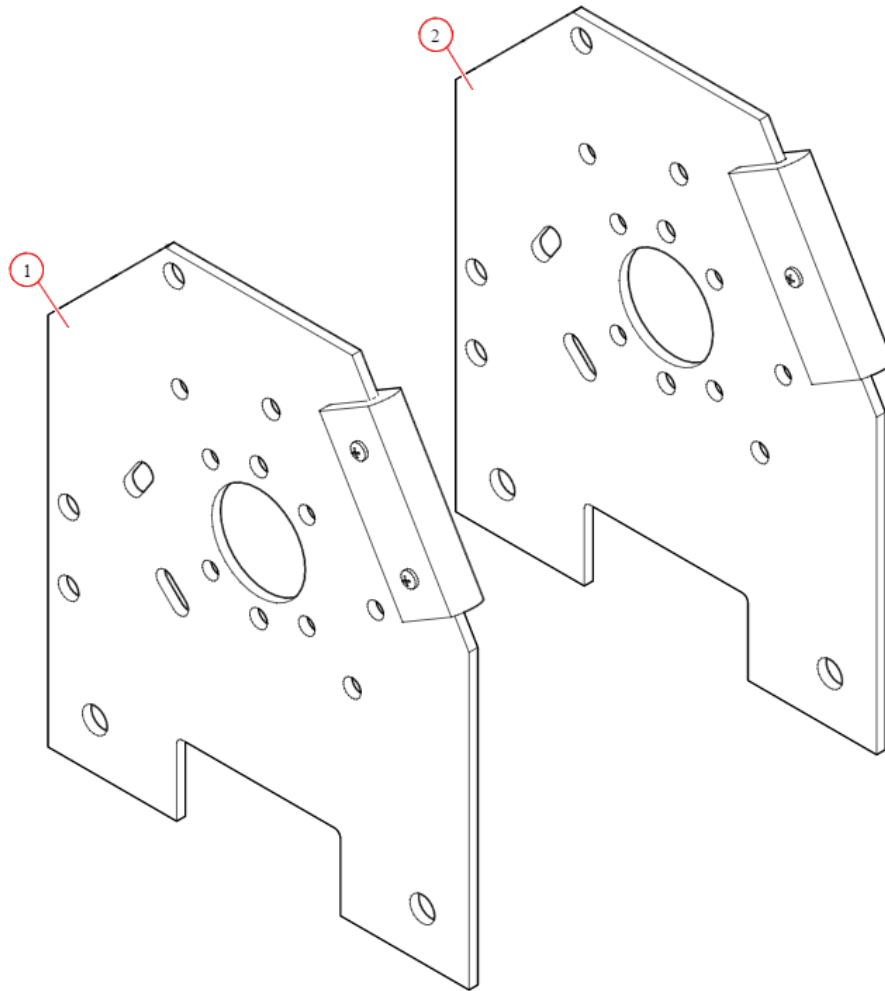

36340 Bracket, Aluminum Mounting Brackets - PAIR

Bom ID	Part#	Description	qty
1	36338	Bracket. Aluminum Mounting Bracket - Driver Side	1
2	36339	Bracket. Aluminum Mounting Bracket - Passenger Side	1