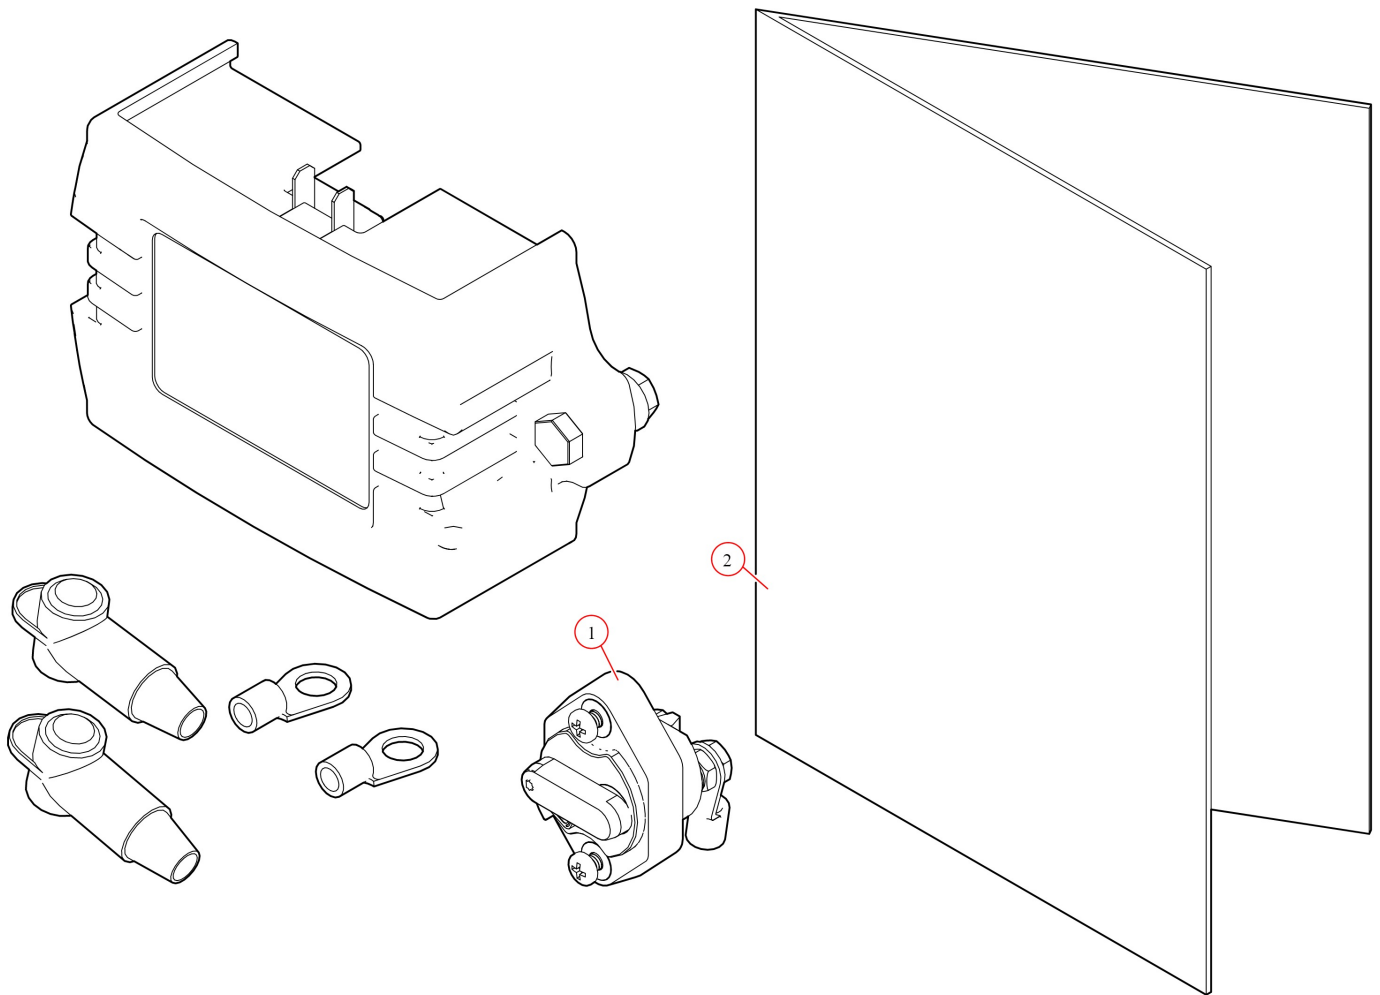

[Spool Kit. TarpMaster Tarp Spool w/103" Axle Spool Kit & Mounting Brackets](#)

Part Number: 36390

36390 Spool Kit, TarpMaster Tarp Spool w/103" Axle Spool Kit & Mounting Brackets

Bom ID	Part#	Description	qty
1	10310	TarpMaster Motor 12V. 5 Year Warranty :S/N:	1
2	36340	Bracket. Aluminum Mounting Brackets - PAIR	2
3	18294	Bolt. 1/2" x 1" Hex Head Bolt	4
4	18631	Nut. 1/2" Nylock Nut	4
5	18260	Bolt. 5/16" x 5/8" Button Head Bolt - Zinc Plated	5
6	31040	Axle. 103" Pre-ThreadedTarp Axle w/Stub Shaft	1
7	10914	Electric Kit. With 10698 12V Relay and Rocker Switch	1
8	100743	Wire. 8 ga. Dual Conductor(55')	55
9	11411	Wire. 16/3-Conductor - 15ft	15
10	31050	Bearing. 3/4" Flanged Axle Bearing with bolts	1

10914 Electric Kit, With 10698 Relay and Rocker Switch

Bom ID	Part#	Description	qty
1	10695	Relay Kit. HD Mechanical Relay w/ 35 Amp Manual Reset Breaker &...	1
2	19300	Switch. Rocker (Open/Close)	1
3	10390	Bracket. Mounting for Rocker Switch	1
4	101784	Instructions. 10698 12 volt wiring Diagram	1

10695 Relay, HD(12V) w/ 35 amp Manual Reset Breaker & Terminal

Bom ID	Part#	Description	qty
1	17918	Breaker. 35A Outdoor Manual Reset Circuit Breaker	1
2	101784	Instructions. 10698 12 volt wiring Diagram	1