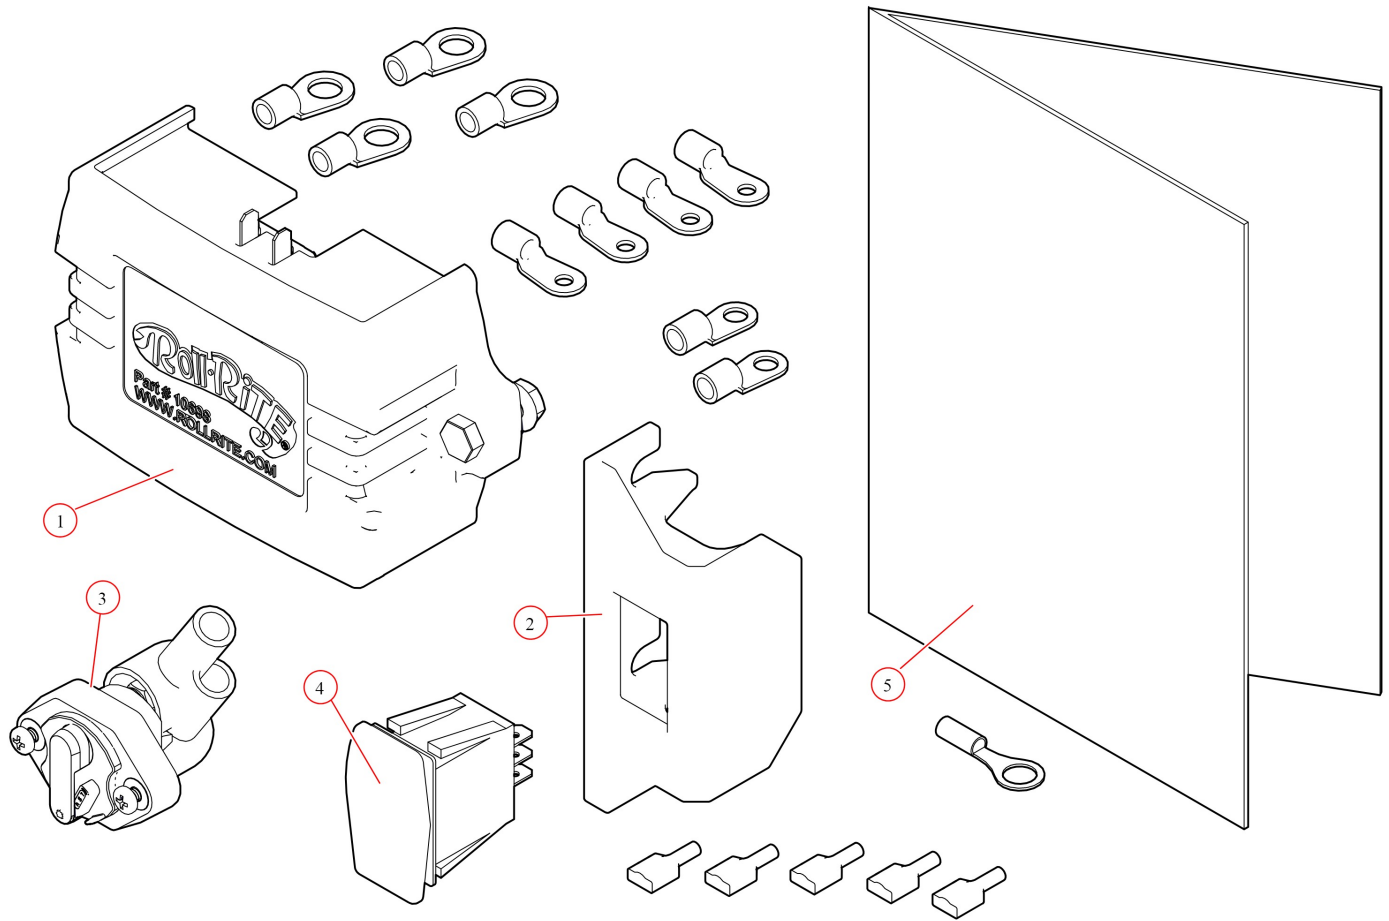

[Spool Kit. TarpMaster Tarp Spool w/103" Axle Spool Kit & Mounting Brackets](#)

Part Number: 36390

36390 Spool Kit, TarpMaster Tarp Spool w/103" Axle Spool Kit & Mounting Brackets

Bom ID	Part#	Description	qty
1	10310	TarpMaster Motor 12V. 5 Year Warranty :S/N:	1
2	36340	Bracket. Aluminum Mounting Brackets - PAIR	2
3	18294	Bolt. 1/2" x 1" Hex Head Bolt	4
4	18631	Nut. 1/2" Nylock Nut	4
5	18260	Bolt. 5/16" x 5/8" Button Head Bolt - Zinc Plated	5
6	31040	Axle. 103" Pre-ThreadedTarp Axle w/Stub Shaft	1
7	10914	Electric Kit. With 10698 12V Relay and Rocker Switch	1
8	100743	Wire. 8 ga. Dual Conductor(55')	55
9	11411	Wire. 16/3-Conductor - 15ft	15
10	31050	Bearing. 3/4" Flanged Axle Bearing with bolts	1

10914 Electric Kit, With 10698 Relay and Rocker Switch

Bom ID	Part#	Description	qty
1	10695	Relay Kit. HD Mechanical Relay w/ 35 Amp Manual Reset Breaker &...	1
2	19300	Switch. Rocker (Open/Close)	1
3	10390	Bracket. Mounting for Rocker Switch	1
4	101784	Instructions. 10698 12 volt wiring Diagram	1

10695 Relay, HD(12V) w/ 35 amp Manual Reset Breaker & Terminal

Bom ID	Part#	Description	qty
1	17918	Breaker. 35A Outdoor Manual Reset Circuit Breaker	1
2	101784	Instructions. 10698 12 volt wiring Diagram	1