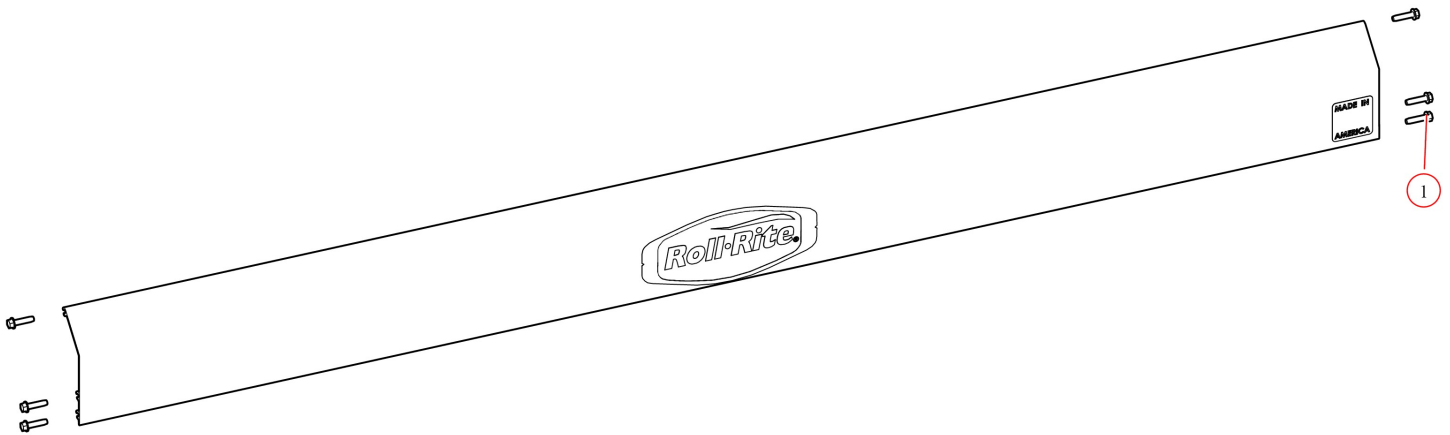

[Wind Deflector. 97" Tall w/ Hardware](#)

**Part Number: 36360**

36360 Wind Deflector, 97" Tall

Bom ID	Part#	Description	qty
1	18120	Bolt. 3/8" x 1-1/2" Thread Cutting Screw Hex Washer Hd	6