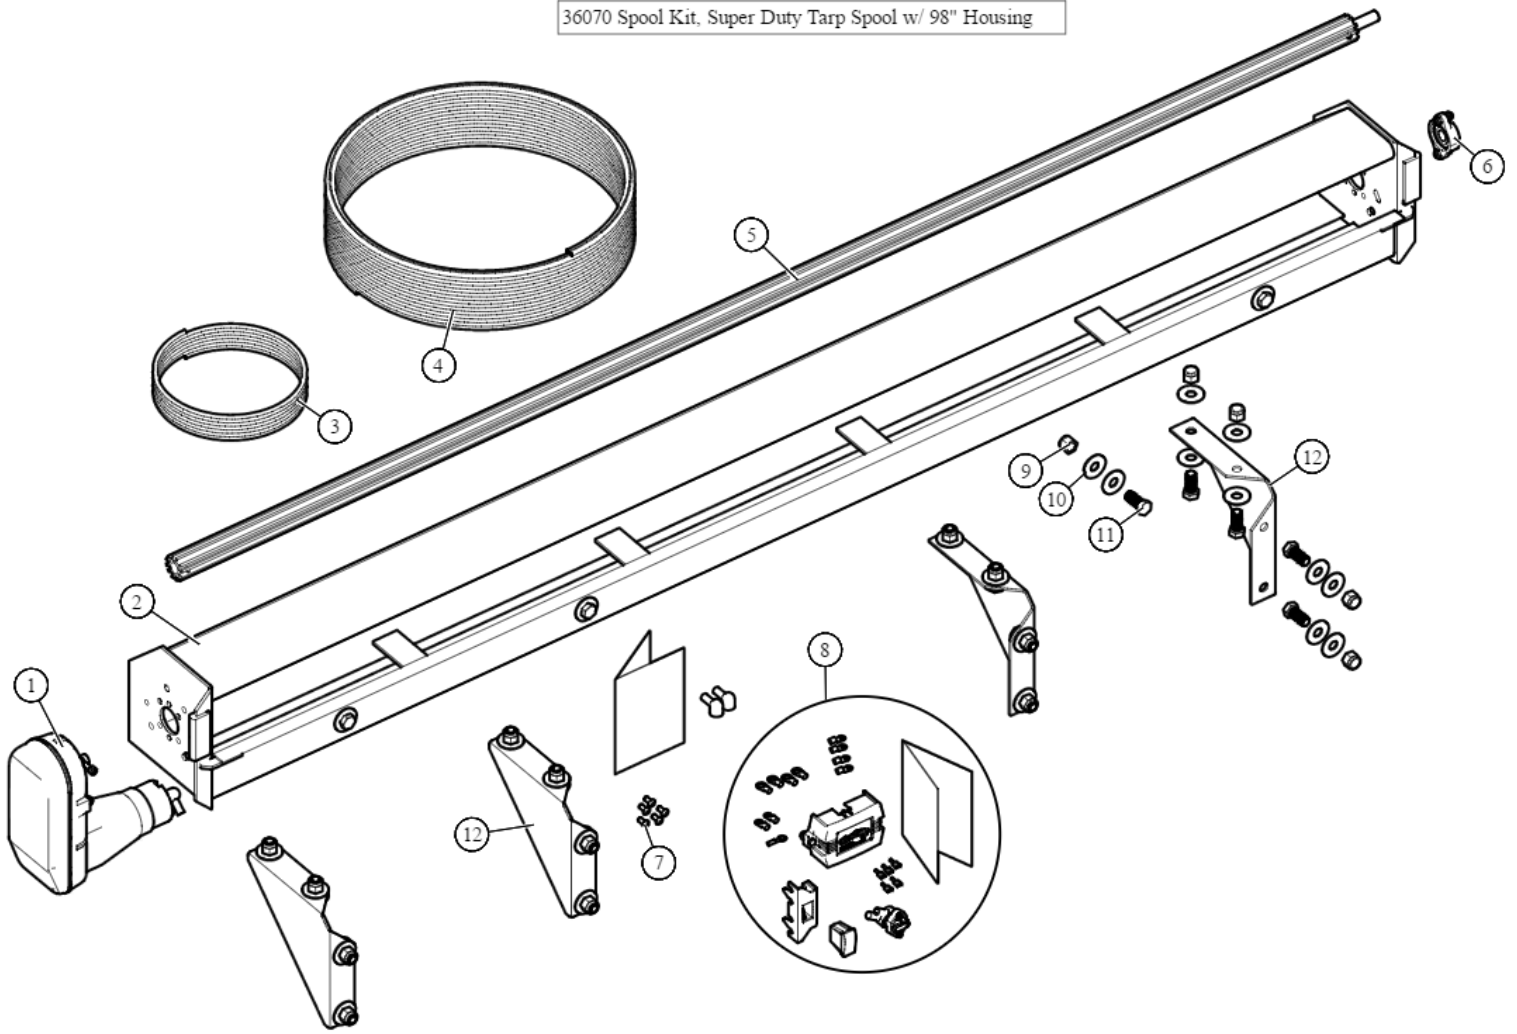

[Spool Kit. Super Duty Tarp Spool w/ 98" Housing - S/N: SD](#)

Part Number: 36070

36070 Spool Kit, Super Duty Tarp Spool w/ 98" Housing

Bom ID	Part#	Description	qty
1	10122	Super Duty Motor 12V. 5 Year Warranty :S/N:	1
2	36160	Housing. 98" Aluminum Replacement	1
3	11411	Wire. 16/3-Conductor - 15ft	1
4	11338	Wire. 6 ga. Dual Conductor - 85ft	1
5	31030	Axle. 97" Pre-Threaded Tarp Axle w/Stub Shaft	1
6	31050	Bearing. 3/4" Flanged Axle Bearing with bolts	1
7	18260	Bolt. 5/16" x 5/8" Button Head Bolt - Zinc Plated	5
8	10914	Electric Kit. With 10698 12V Relay and Rocker Switch	1
9	18635	Nut. 5/8" Nylock Nut	4
10	18414	Washer. 5/8" Flat Zinc	8
11	18710	Bolt. 5/8" x 1 1/2" Bolt Zinc	4
12	36850	Bracket. Housing Gusset (PAIR)	2

10914 Electric Kit, With 10698 Relay and Rocker Switch

Bom ID	Part#	Description	qty
1	10695	Relay Kit. HD Mechanical Relay w/ 35 Amp Manual Reset Breaker &...	1
2	19300	Switch. Rocker (Open/Close)	1
3	10390	Bracket. Mounting for Rocker Switch	1
4	101784	Instructions. 10698 12 volt wiring Diagram	1

10695 Relay, HD(12V) w/ 35 amp Manual Reset Breaker & Terminal

Bom ID	Part#	Description	qty
1	17918	Breaker. 35A Outdoor Manual Reset Circuit Breaker	1
2	101784	Instructions. 10698 12 volt wiring Diagram	1