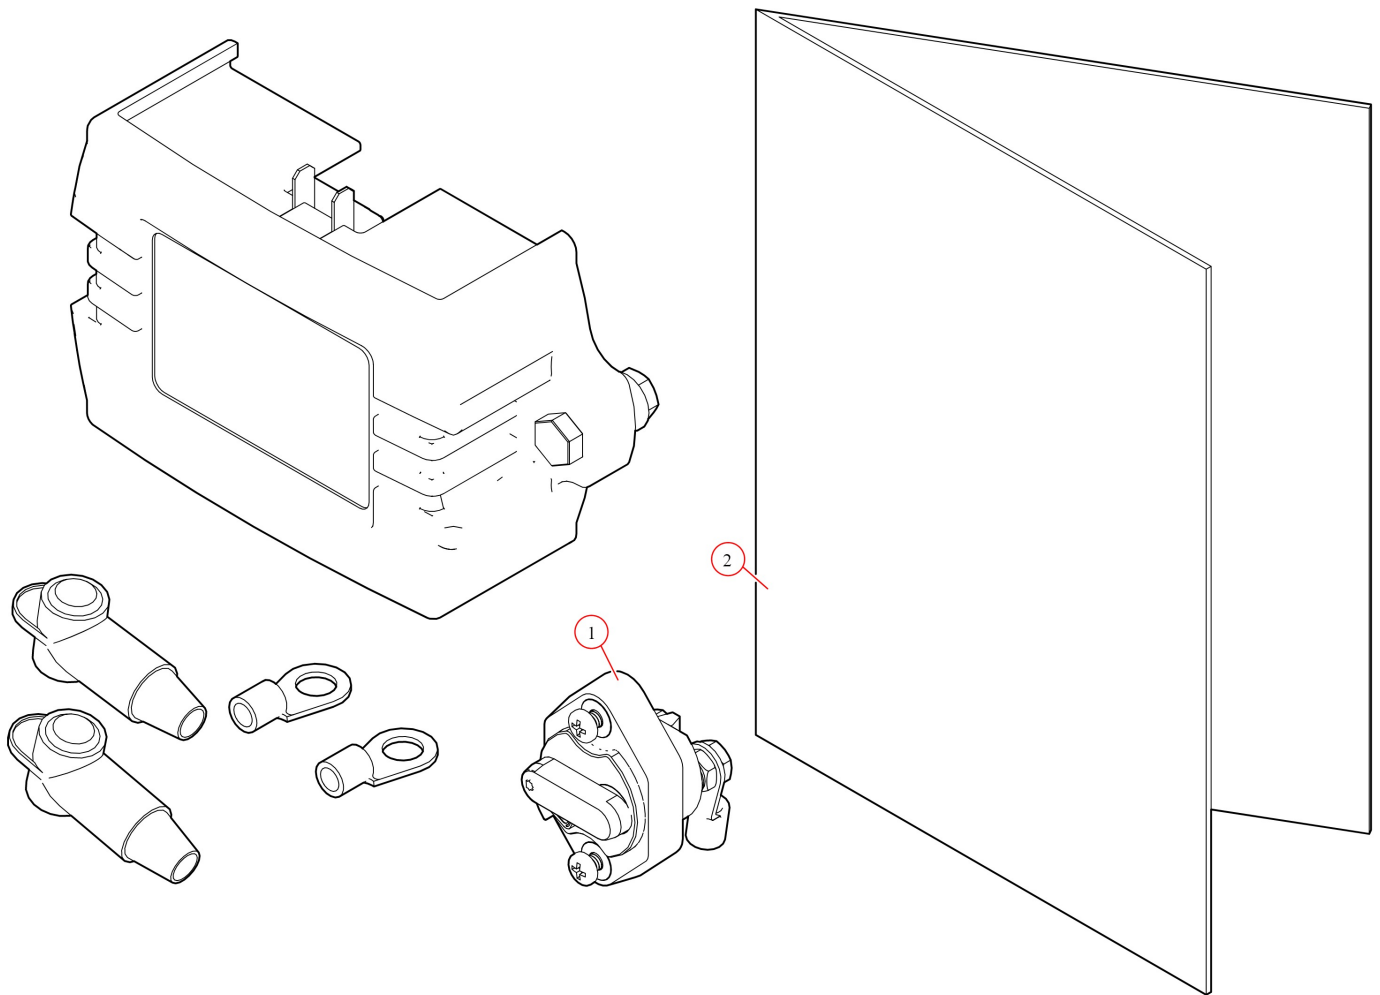

[Spool Kit. Super Duty Tarp Spool w/ 98" Housing - S/N: SD](#)

Part Number: 36070

36070 Spool Kit, Super Duty Tarp Spool w/ 98" Housing

Bom ID	Part#	Description	qty
1	10122	Super Duty Motor 12V. 5 Year Warranty :S/N:	1
2	36160	Housing. 98" Aluminum Replacement	1
3	11411	Wire. 16/3-Conductor - 15ft	1
4	11338	Wire. 6 ga. Dual Conductor - 85ft	1
5	31030	Axle. 97" Pre-Threaded Tarp Axle w/Stub Shaft	1
6	31050	Bearing. 3/4" Flanged Axle Bearing with bolts	1
7	18260	Bolt. 5/16" x 5/8" Button Head Bolt - Zinc Plated	5
8	10914	Electric Kit. With 10698 12V Relay and Rocker Switch	1
9	18635	Nut. 5/8" Nylock Nut	4
10	18414	Washer. 5/8" Flat Zinc	8
11	18710	Bolt. 5/8" x 1 1/2" Bolt Zinc	4
12	36850	Bracket. Housing Gusset (PAIR)	2

10914 Electric Kit, With 10698 Relay and Rocker Switch

Bom ID	Part#	Description	qty
1	10695	Relay Kit. HD Mechanical Relay w/ 35 Amp Manual Reset Breaker &...	1
2	19300	Switch. Rocker (Open/Close)	1
3	10390	Bracket. Mounting for Rocker Switch	1
4	101784	Instructions. 10698 12 volt wiring Diagram	1

10695 Relay, HD(12V) w/ 35 amp Manual Reset Breaker & Terminal

Bom ID	Part#	Description	qty
1	17918	Breaker. 35A Outdoor Manual Reset Circuit Breaker	1
2	101784	Instructions. 10698 12 volt wiring Diagram	1