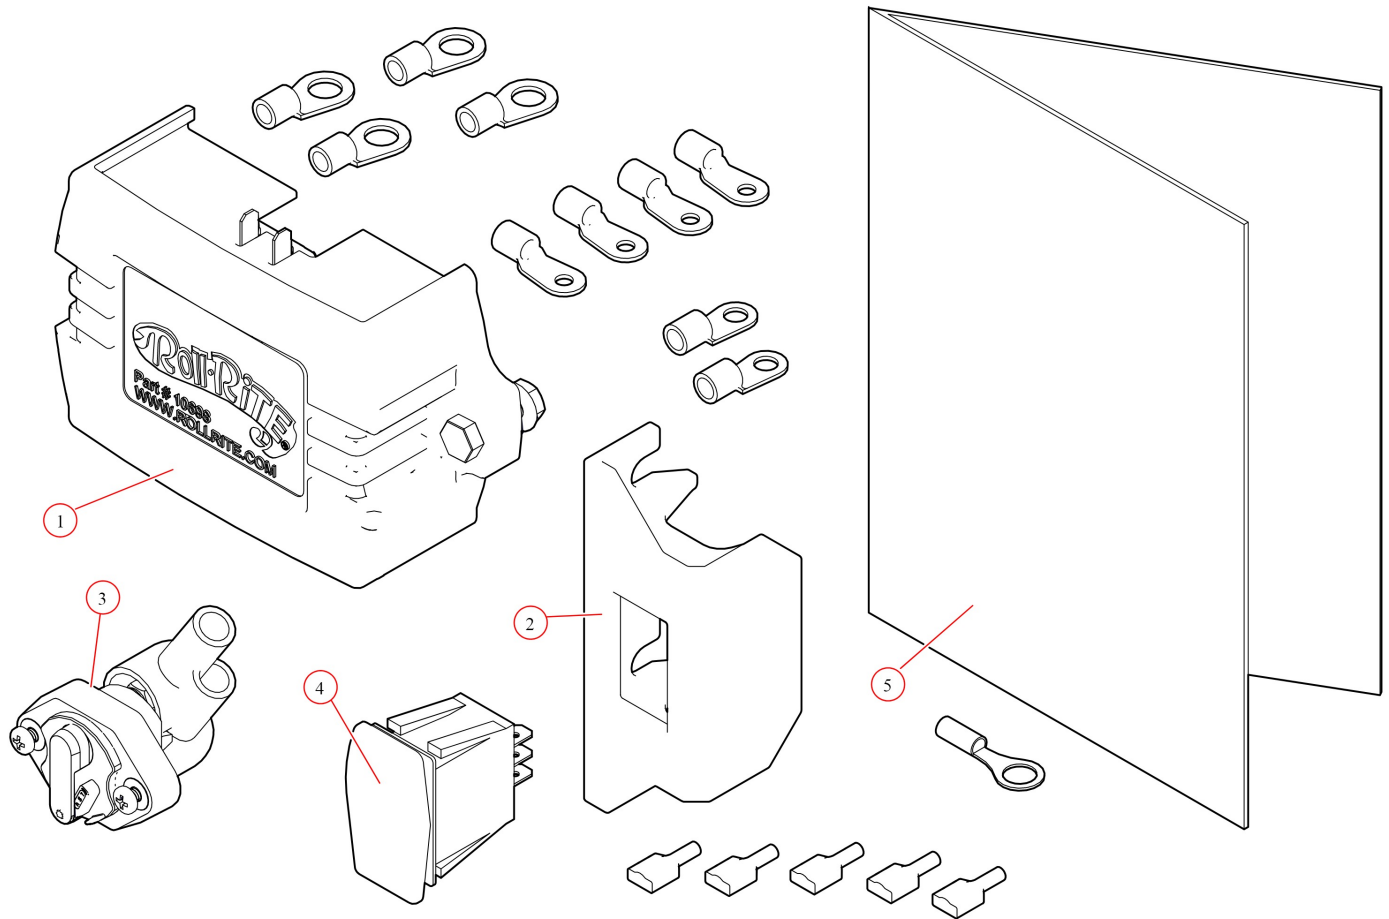

[Spool Kit. Super Duty Tarp Spool w/ 98" Housing - S/N: SD](#)

Part Number: 36070

36070 Spool Kit, Super Duty Tarp Spool w/ 98" Housing

Bom ID	Part#	Description	qty
1	10122	Super Duty Motor 12V. 5 Year Warranty :S/N:	1
2	36160	Housing. 98" Aluminum Replacement	1
3	11411	Wire. 16/3-Conductor - 15ft	1
4	11338	Wire. 6 ga. Dual Conductor - 85ft	1
5	31030	Axle. 97" Pre-Threaded Tarp Axle w/Stub Shaft	1
6	31050	Bearing. 3/4" Flanged Axle Bearing with bolts	1
7	18260	Bolt. 5/16" x 5/8" Button Head Bolt - Zinc Plated	5
8	10914	Electric Kit. With 10698 12V Relay and Rocker Switch	1
9	18635	Nut. 5/8" Nylock Nut	4
10	18414	Washer. 5/8" Flat Zinc	8
11	18710	Bolt. 5/8" x 1 1/2" Bolt Zinc	4
12	36850	Bracket. Housing Gusset (PAIR)	2

10914 Electric Kit, With 10698 Relay and Rocker Switch

Bom ID	Part#	Description	qty
1	10695	Relay Kit. HD Mechanical Relay w/ 35 Amp Manual Reset Breaker &...	1
2	19300	Switch. Rocker (Open/Close)	1
3	10390	Bracket. Mounting for Rocker Switch	1
4	101784	Instructions. 10698 12 volt wiring Diagram	1

10695 Relay, HD(12V) w/ 35 amp Manual Reset Breaker & Terminal

Bom ID	Part#	Description	qty
1	17918	Breaker. 35A Outdoor Manual Reset Circuit Breaker	1
2	101784	Instructions. 10698 12 volt wiring Diagram	1