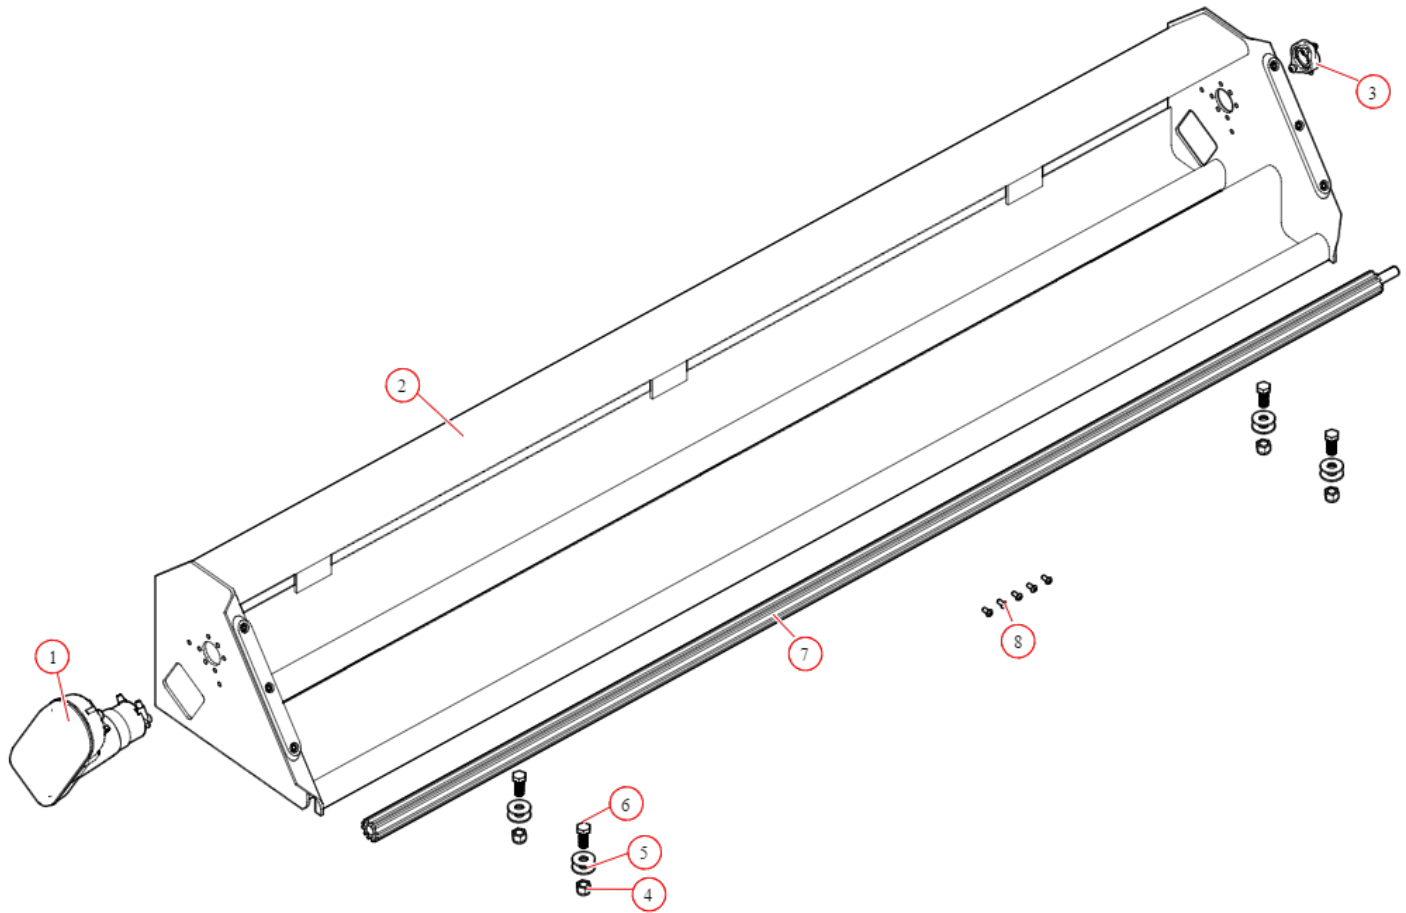

[Spool Kit. Super Duty High Capacity 104"](#)

**Part Number: 36052**

36052 Spool Kit, Super Duty High Capacity 104"

Bom ID	Part#	Description	qty
1	10122	Super Duty Motor 12V. 5 Year Warranty :S/N:	1
2	36172	Housing. 104" High Capacity Tarp Spool	1
3	31050	Bearing. 3/4" Flanged Axle Bearing with bolts	1
4	18635	Nut. 5/8" Nylock Nut	4
5	18414	Washer. 5/8" Flat Zinc	8
6	18710	Bolt. 5/8" x 1 1/2" Bolt Zinc	4
7	31040	Axle. 103" Pre-ThreadedTarp Axle w/Stub Shaft	1
8	18260	Bolt. 5/16" x 5/8" Button Head Bolt - Zinc Plated	5