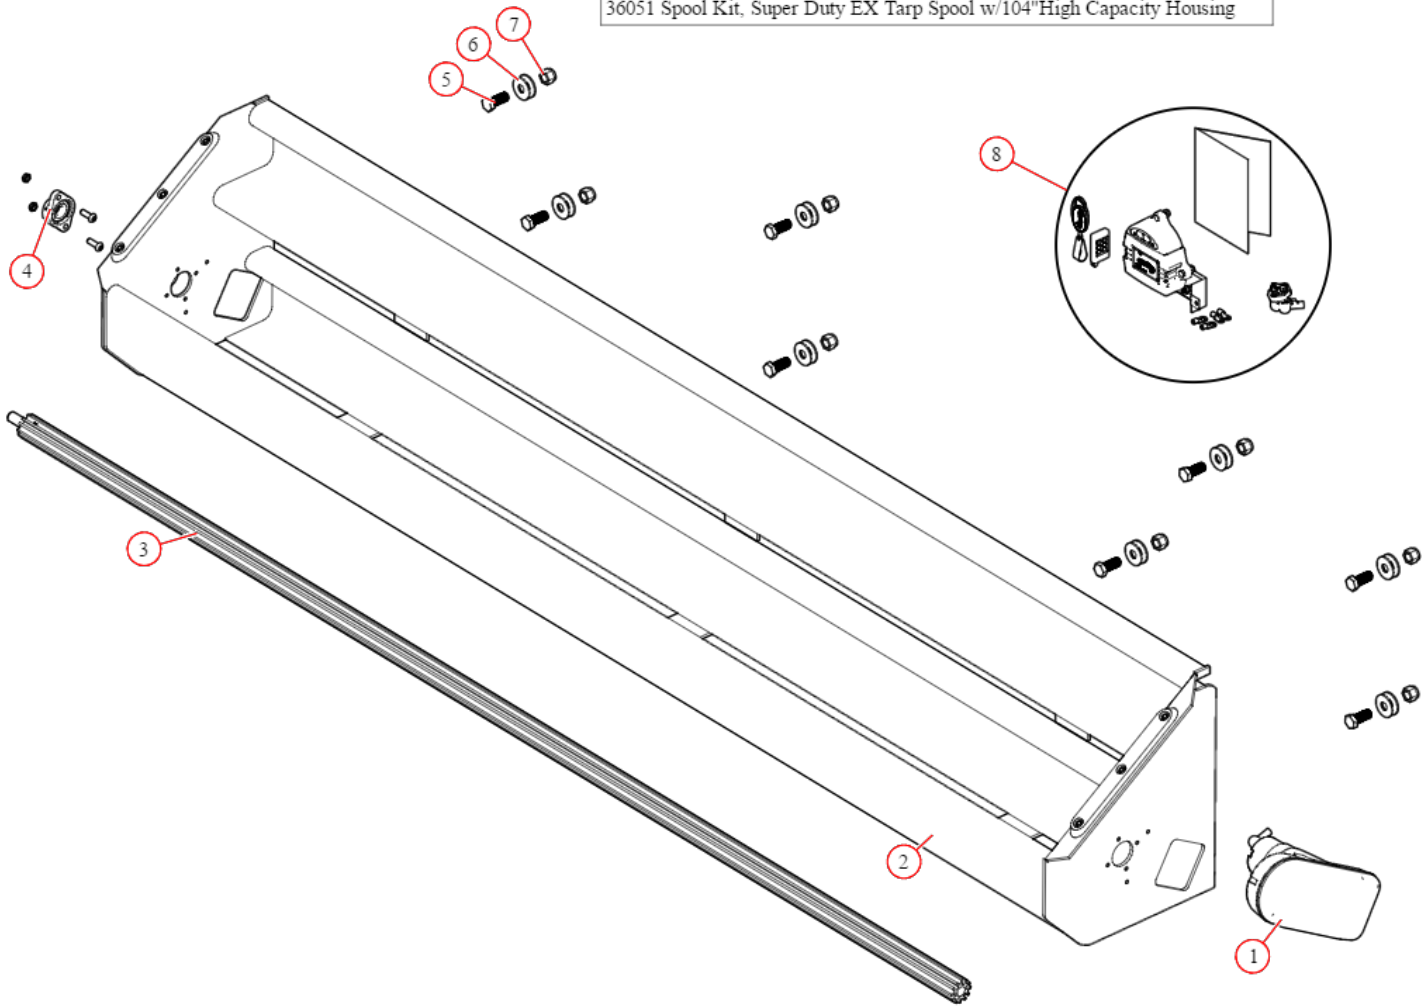

Spool Kit. Super Duty High Capacity 104" Housing. w/ Electric Kit.
W/Out Wire

Part Number: 36051

36051 Spool Kit, Super Duty EX Tarp Spool w/104"High Capacity Housing

Bom ID	Part#	Description	qty
1	10122	Super Duty Motor 12V. 5 Year Warranty :S/N:	1
2	36172	Housing. 104" High Capacity Tarp Spool	1
3	31040	Axle. 103" Pre-ThreadedTarp Axle w/Stub Shaft	1
4	31050	Bearing. 3/4" Flanged Axle Bearing with bolts	1
5	18710	Bolt. 5/8" x 1 1/2" Bolt Zinc	8
6	18414	Washer. 5/8" Flat Zinc	16
7	18635	Nut. 5/8" Nylock Nut	8
8	100456	Electric Kit. HD w/Outdoor rotary switch and switch/relay/breaker & ...	1

100456 Electric Kit, HD w/Outdoor rotary switch and switch/relay/breaker mount

Bom ID	Part#	Description	qty
1	10695	Relay Kit. HD Mechanical Relay w/ 35 Amp Manual Reset Breaker &...	1
2	100273	Bracket. AI Relay Switch Breaker Mount for Outdoor Electric Kit	1
3	19265	Switch. 3 Position Outdoor Potted Rotary Switch - No Wire	1
4	17918	Breaker. 35A Outdoor Manual Reset Circuit Breaker	1
5	101784	Instructions. 10698 12 volt wiring Diagram	1

10695 Relay, HD(12V) w/ 35 amp Manual Reset Breaker & Terminal

Bom ID	Part#	Description	qty
1	17918	Breaker. 35A Outdoor Manual Reset Circuit Breaker	1
2	101784	Instructions. 10698 12 volt wiring Diagram	1