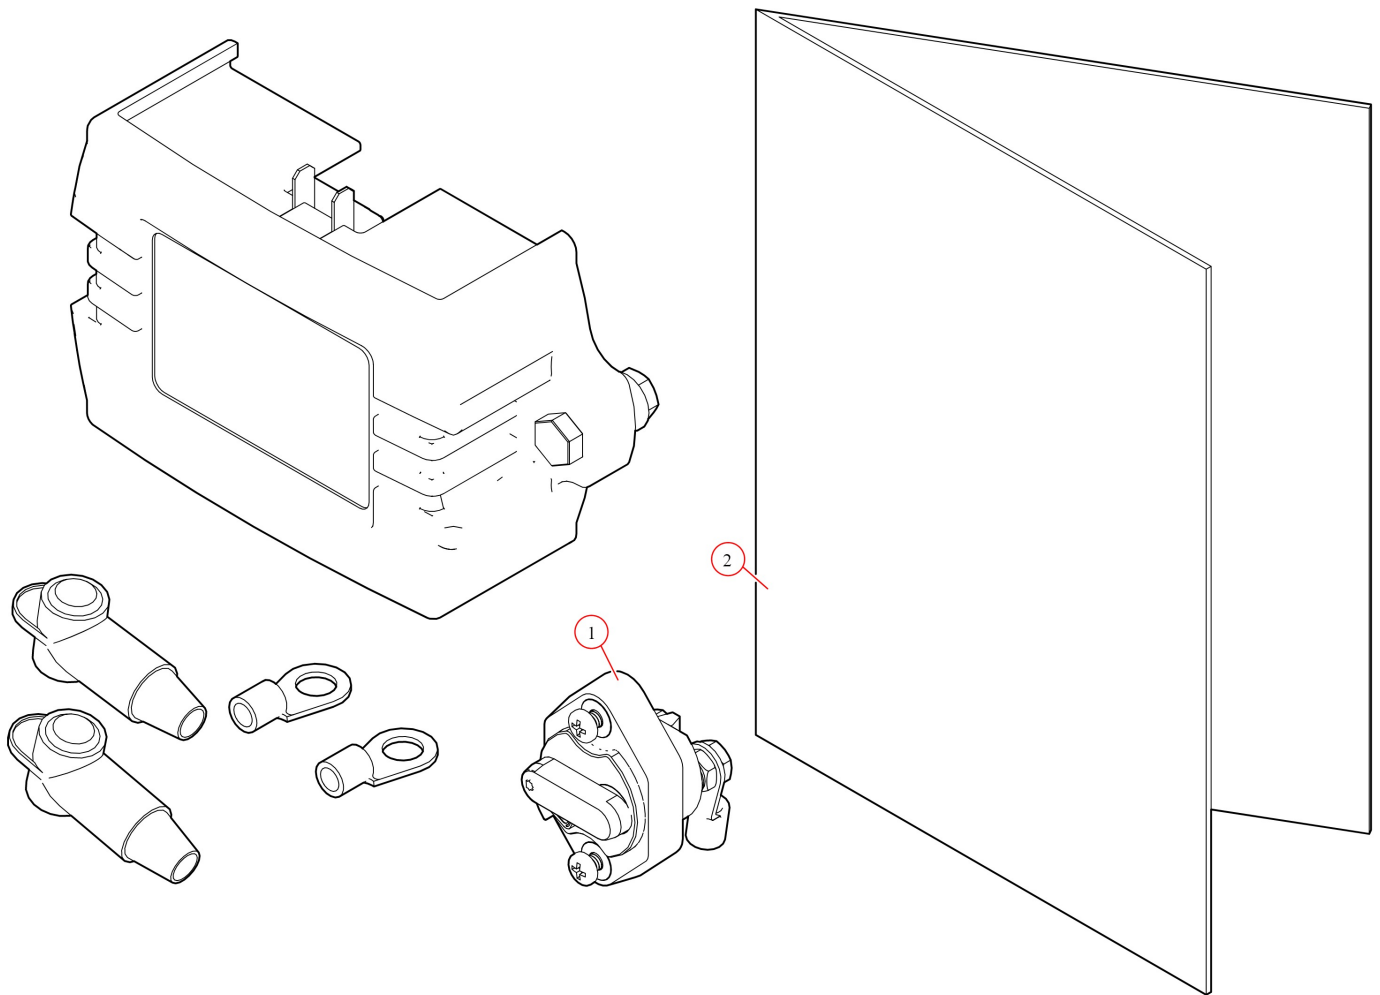

Spool Kit. Super Duty High Capacity 104" Housing. w/ Electric Kit.
W/Out Wire

Part Number: 36051

36051 Spool Kit, Super Duty EX Tarp Spool w/104"High Capacity Housing

Bom ID	Part#	Description	qty
1	10122	Super Duty Motor 12V. 5 Year Warranty :S/N:	1
2	36172	Housing. 104" High Capacity Tarp Spool	1
3	31040	Axle. 103" Pre-ThreadedTarp Axle w/Stub Shaft	1
4	31050	Bearing. 3/4" Flanged Axle Bearing with bolts	1
5	18710	Bolt. 5/8" x 1 1/2" Bolt Zinc	8
6	18414	Washer. 5/8" Flat Zinc	16
7	18635	Nut. 5/8" Nylock Nut	8
8	100456	Electric Kit. HD w/Outdoor rotary switch and switch/relay/breaker & ...	1

100456 Electric Kit, HD w/Outdoor rotary switch and switch/relay/breaker mount

Bom ID	Part#	Description	qty
1	10695	Relay Kit. HD Mechanical Relay w/ 35 Amp Manual Reset Breaker &...	1
2	100273	Bracket. AI Relay Switch Breaker Mount for Outdoor Electric Kit	1
3	19265	Switch. 3 Position Outdoor Potted Rotary Switch - No Wire	1
4	17918	Breaker. 35A Outdoor Manual Reset Circuit Breaker	1
5	101784	Instructions. 10698 12 volt wiring Diagram	1

10695 Relay, HD(12V) w/ 35 amp Manual Reset Breaker & Terminal

Bom ID	Part#	Description	qty
1	17918	Breaker. 35A Outdoor Manual Reset Circuit Breaker	1
2	101784	Instructions. 10698 12 volt wiring Diagram	1