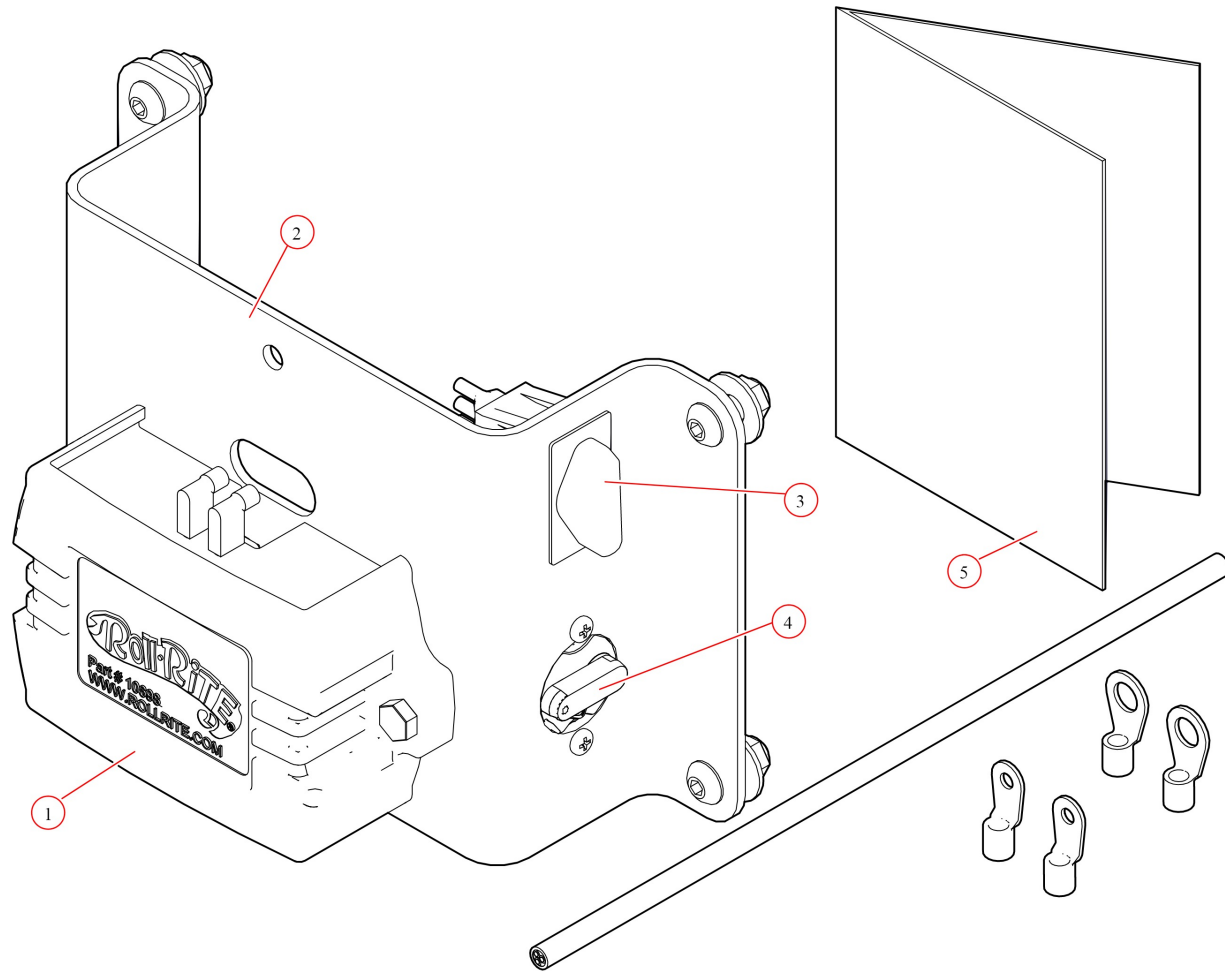

Spool Kit. Super Duty High Capacity 104" Housing. w/ Electric Kit.
W/Out Wire

Part Number: 36051

36051 Spool Kit, Super Duty EX Tarp Spool w/104"High Capacity Housing

Bom ID	Part#	Description	qty
1	10122	Super Duty Motor 12V. 5 Year Warranty :S/N:	1
2	36172	Housing. 104" High Capacity Tarp Spool	1
3	31040	Axle. 103" Pre-ThreadedTarp Axle w/Stub Shaft	1
4	31050	Bearing. 3/4" Flanged Axle Bearing with bolts	1
5	18710	Bolt. 5/8" x 1 1/2" Bolt Zinc	8
6	18414	Washer. 5/8" Flat Zinc	16
7	18635	Nut. 5/8" Nylock Nut	8
8	100456	Electric Kit. HD w/Outdoor rotary switch and switch/relay/breaker & ...	1

100456 Electric Kit, HD w/Outdoor rotary switch and switch/relay/breaker mount

Bom ID	Part#	Description	qty
1	10695	Relay Kit. HD Mechanical Relay w/ 35 Amp Manual Reset Breaker &...	1
2	100273	Bracket. AI Relay Switch Breaker Mount for Outdoor Electric Kit	1
3	19265	Switch. 3 Position Outdoor Potted Rotary Switch - No Wire	1
4	17918	Breaker. 35A Outdoor Manual Reset Circuit Breaker	1
5	101784	Instructions. 10698 12 volt wiring Diagram	1

10695 Relay, HD(12V) w/ 35 amp Manual Reset Breaker & Terminal

Bom ID	Part#	Description	qty
1	17918	Breaker. 35A Outdoor Manual Reset Circuit Breaker	1
2	101784	Instructions. 10698 12 volt wiring Diagram	1