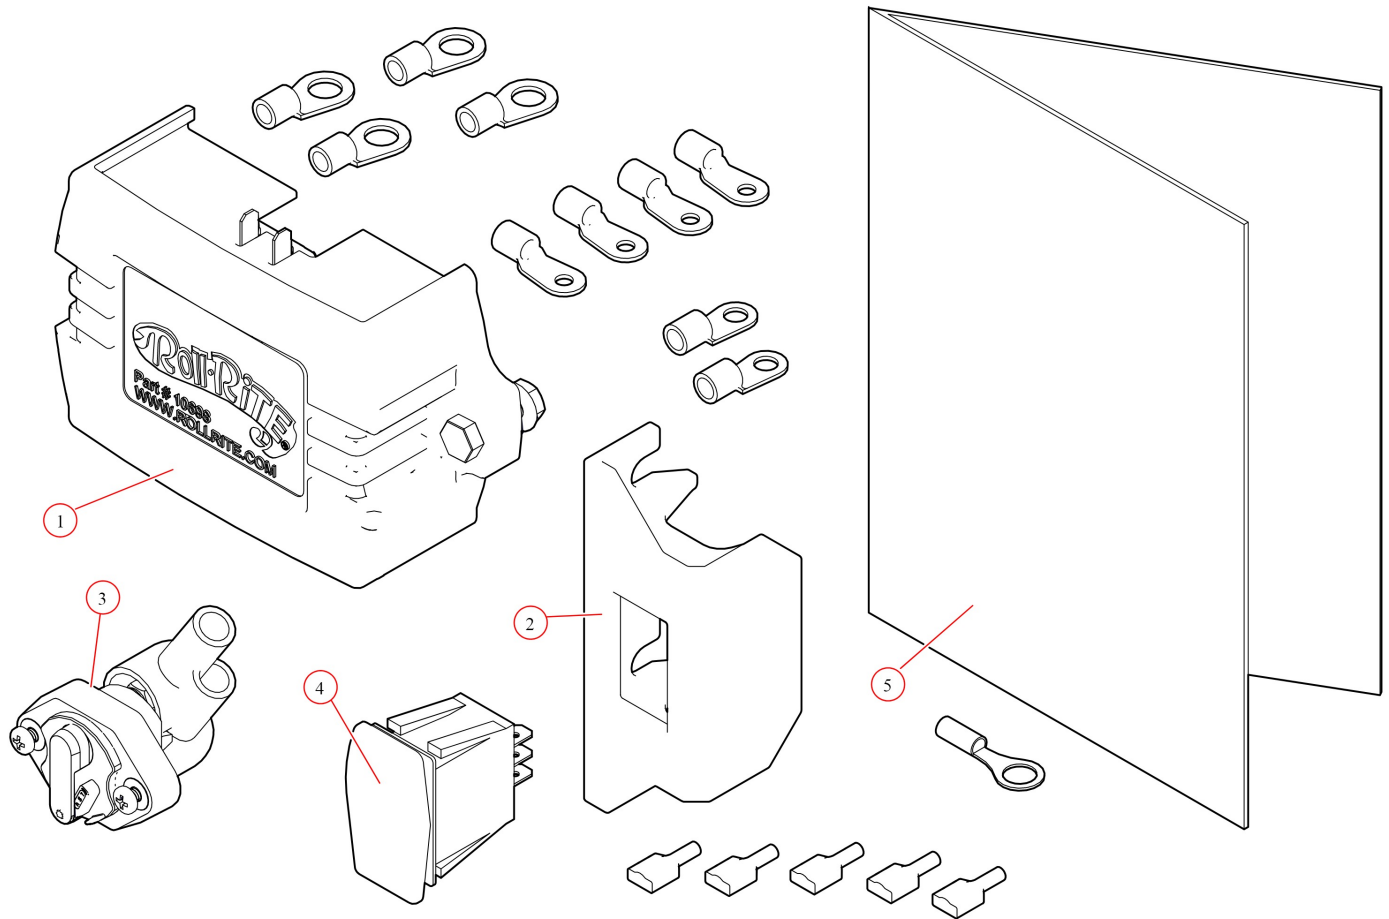

[Spool Kit. TarpMaster Tarp Spool w/92" Housing - S/N: TM](#)

**Part Number: 36010**

36010 Spool Kit, TarpMaster Tarp Spool w/92" Housing

Bom ID	Part#	Description	qty
1	10310	TarpMaster Motor 12V. 5 Year Warranty :S/N:	1
2	36150	Housing. Spool 92" Aluminum Replacement Housing	1
3	31020	Axle. 91" Pre-Threaded Aluminum Tarp w/Stub Shaft	1
4	31050	Bearing. 3/4" Flanged Axle Bearing with bolts	1
5	101501	Instructions. Front to Back Installation	1
6	18414	Washer. 5/8" Flat Zinc	8
7	18635	Nut. 5/8" Nylock Nut	4
8	18710	Bolt. 5/8" x 1 1/2" Bolt Zinc	4
9	18260	Bolt. 5/16" x 5/8" Button Head Bolt - Zinc Plated	5
10	11411	Wire. 16/3-Conductor - 15ft	1
11	100743	Wire. 8 ga. Dual Conductor(55')	1
12	10914	Electric Kit. With 10698 12V Relay and Rocker Switch	1

10914 Electric Kit, With 10698 Relay and Rocker Switch

Bom ID	Part#	Description	qty
1	10695	Relay Kit. HD Mechanical Relay w/ 35 Amp Manual Reset Breaker &...	1
2	19300	Switch. Rocker (Open/Close)	1
3	10390	Bracket. Mounting for Rocker Switch	1
4	101784	Instructions. 10698 12 volt wiring Diagram	1

10695 Relay, HD(12V) w/ 35 amp Manual Reset Breaker & Terminal

Bom ID	Part#	Description	qty
1	17918	Breaker. 35A Outdoor Manual Reset Circuit Breaker	1
2	101784	Instructions. 10698 12 volt wiring Diagram	1