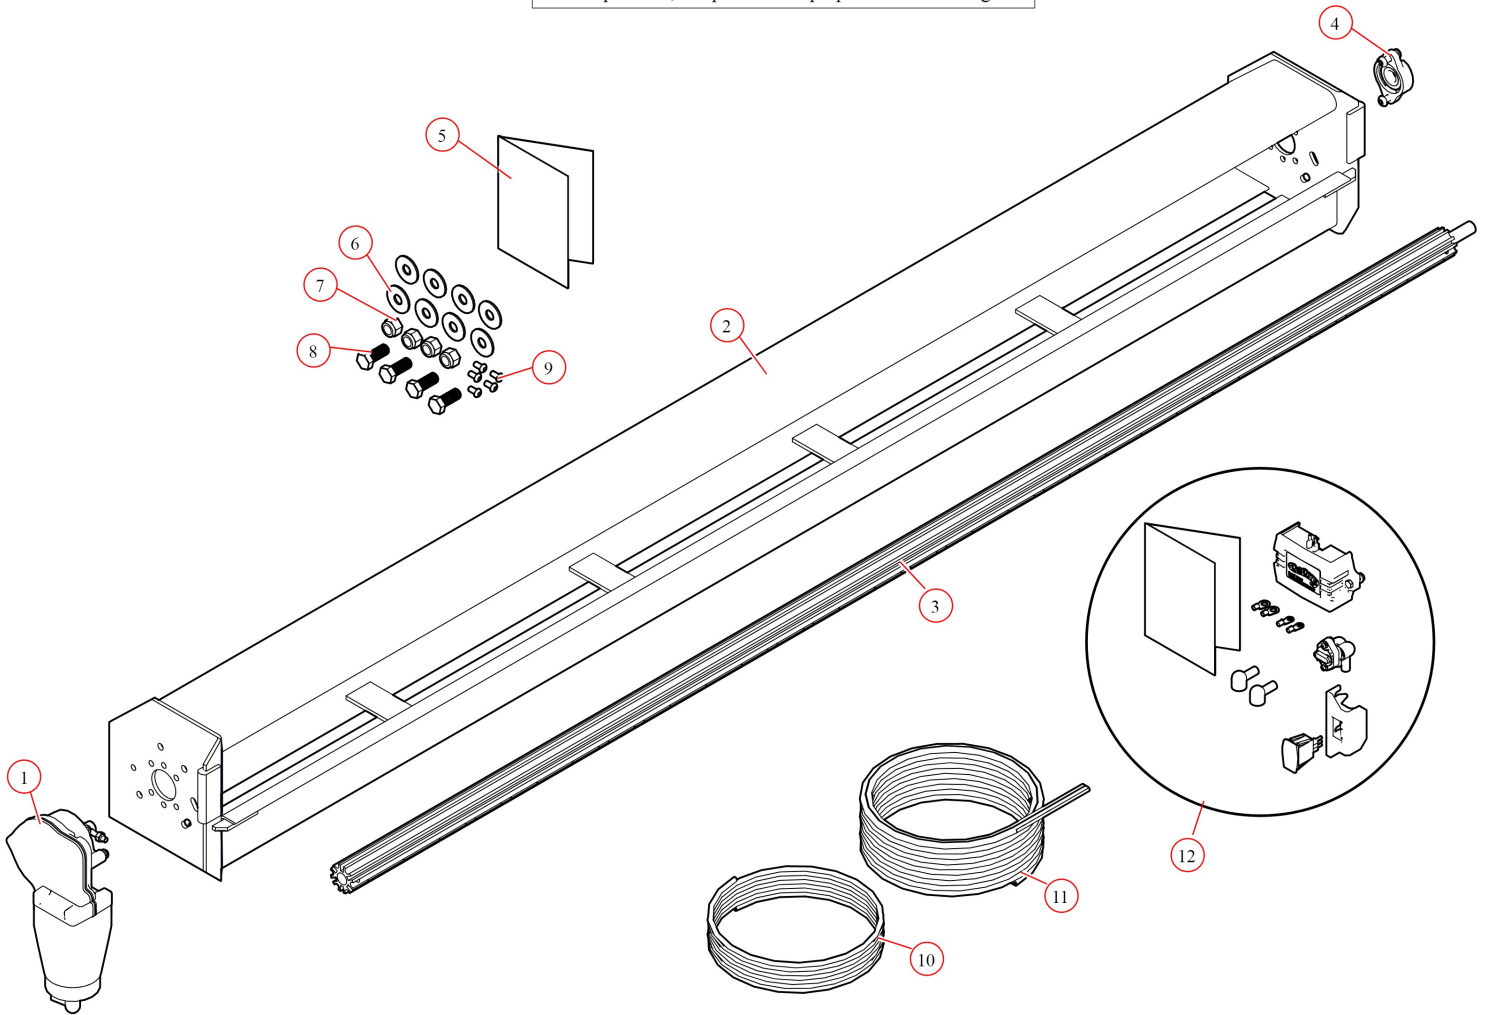

[Spool Kit. TarpMaster Tarp Spool w/92" Housing - S/N: TM](#)

**Part Number: 36010**

36010 Spool Kit, TarpMaster Tarp Spool w/92" Housing

Bom ID	Part#	Description	qty
1	10310	TarpMaster Motor 12V. 5 Year Warranty :S/N:	1
2	36150	Housing. Spool 92" Aluminum Replacement Housing	1
3	31020	Axle. 91" Pre-Threaded Aluminum Tarp w/Stub Shaft	1
4	31050	Bearing. 3/4" Flanged Axle Bearing with bolts	1
5	101501	Instructions. Front to Back Installation	1
6	18414	Washer. 5/8" Flat Zinc	8
7	18635	Nut. 5/8" Nylock Nut	4
8	18710	Bolt. 5/8" x 1 1/2" Bolt Zinc	4
9	18260	Bolt. 5/16" x 5/8" Button Head Bolt - Zinc Plated	5
10	11411	Wire. 16/3-Conductor - 15ft	1
11	100743	Wire. 8 ga. Dual Conductor(55')	1
12	10914	Electric Kit. With 10698 12V Relay and Rocker Switch	1

10914 Electric Kit, With 10698 Relay and Rocker Switch

Bom ID	Part#	Description	qty
1	10695	Relay Kit. HD Mechanical Relay w/ 35 Amp Manual Reset Breaker &...	1
2	19300	Switch. Rocker (Open/Close)	1
3	10390	Bracket. Mounting for Rocker Switch	1
4	101784	Instructions. 10698 12 volt wiring Diagram	1

10695 Relay, HD(12V) w/ 35 amp Manual Reset Breaker & Terminal

Bom ID	Part#	Description	qty
1	17918	Breaker. 35A Outdoor Manual Reset Circuit Breaker	1
2	101784	Instructions. 10698 12 volt wiring Diagram	1