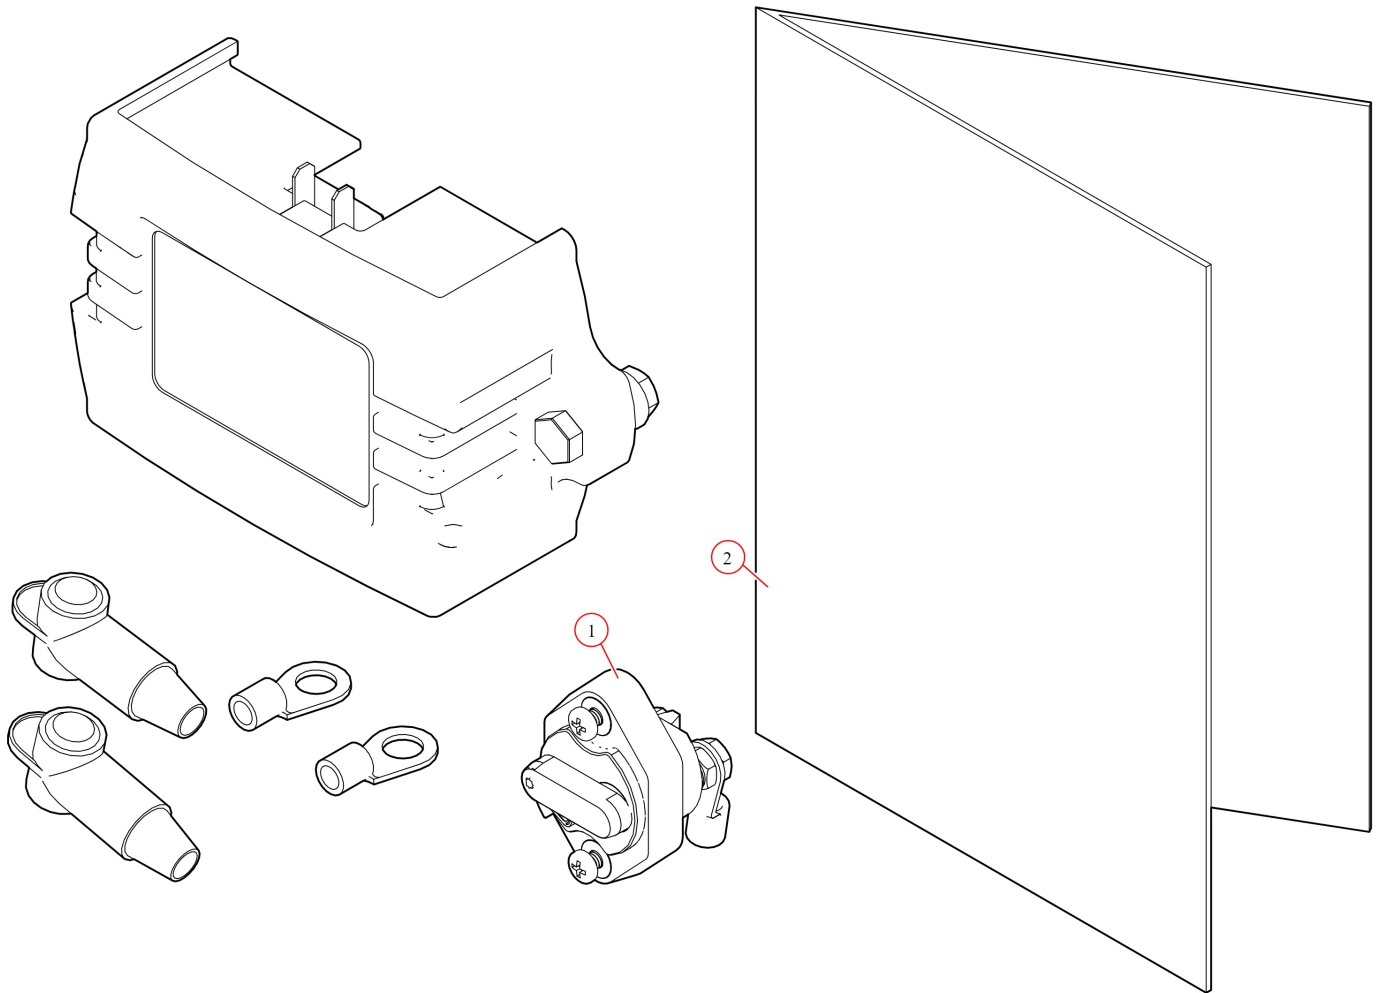

[Spool Kit. TarpMaster Tarp Spool w/92" Housing - S/N: TM](#)

**Part Number: 36010**

36010 Spool Kit, TarpMaster Tarp Spool w/92" Housing

Bom ID	Part#	Description	qty
1	10310	TarpMaster Motor 12V. 5 Year Warranty :S/N:	1
2	36150	Housing. Spool 92" Aluminum Replacement Housing	1
3	31020	Axle. 91" Pre-Threaded Aluminum Tarp w/Stub Shaft	1
4	31050	Bearing. 3/4" Flanged Axle Bearing with bolts	1
5	101501	Instructions. Front to Back Installation	1
6	18414	Washer. 5/8" Flat Zinc	8
7	18635	Nut. 5/8" Nylock Nut	4
8	18710	Bolt. 5/8" x 1 1/2" Bolt Zinc	4
9	18260	Bolt. 5/16" x 5/8" Button Head Bolt - Zinc Plated	5
10	11411	Wire. 16/3-Conductor - 15ft	1
11	100743	Wire. 8 ga. Dual Conductor(55')	1
12	10914	Electric Kit. With 10698 12V Relay and Rocker Switch	1

10914 Electric Kit, With 10698 Relay and Rocker Switch

Bom ID	Part#	Description	qty
1	10695	Relay Kit. HD Mechanical Relay w/ 35 Amp Manual Reset Breaker &...	1
2	19300	Switch. Rocker (Open/Close)	1
3	10390	Bracket. Mounting for Rocker Switch	1
4	101784	Instructions. 10698 12 volt wiring Diagram	1

10695 Relay, HD(12V) w/ 35 amp Manual Reset Breaker & Terminal

Bom ID	Part#	Description	qty
1	17918	Breaker. 35A Outdoor Manual Reset Circuit Breaker	1
2	101784	Instructions. 10698 12 volt wiring Diagram	1