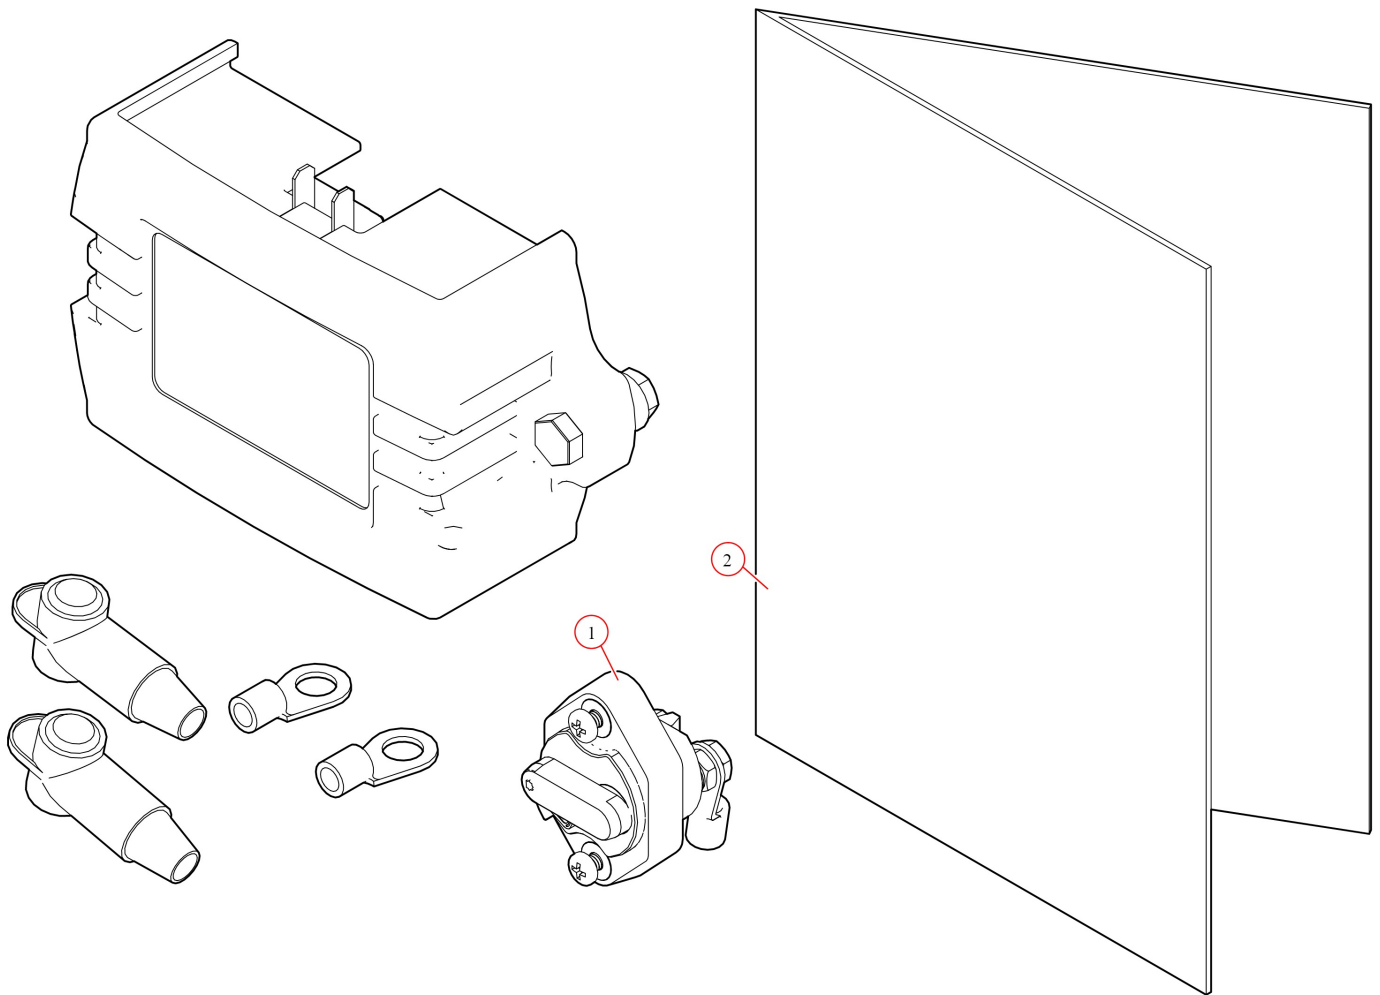

[Relay Kit. HD Mechanical Relay w/ 35 Amp Manual Reset](#)

[Breaker & Terminal 12V](#)

**Part Number: 10695**

10695 Relay, HD(12V) w/ 35 amp Manual Reset Breaker & Terminal

Bom ID	Part#	Description	qty
1	17918	Breaker. 35A Outdoor Manual Reset Circuit Breaker	1
2	101784	Instructions. 10698 12 volt wiring Diagram	1