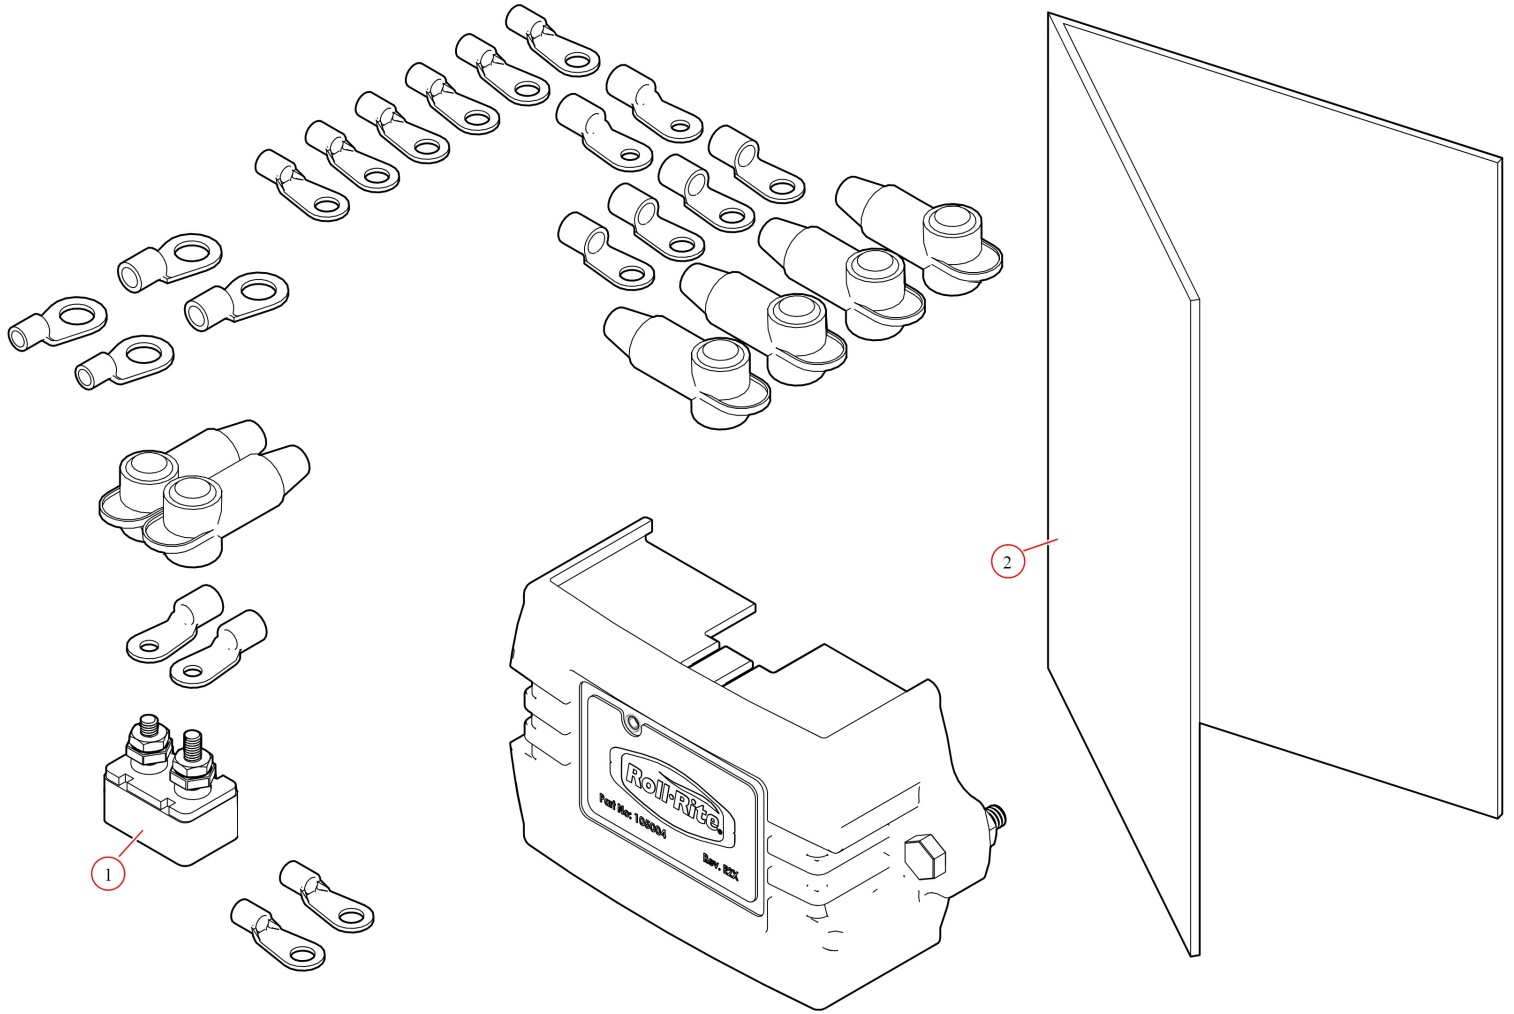

Relay Kit. Gen1+ SS Motor Control 12V SWE2X

**Part Number: 105451**

105451 Electric Kit, Gen1+ SS Motor Control 12V SWE2X

Bom ID	Part#	Description	qty
1	101259	Breaker. 50 Amp Manual Reset Circuit Breaker for Rite Touch	1
2	105568	Instructions. Switch Wiring	1