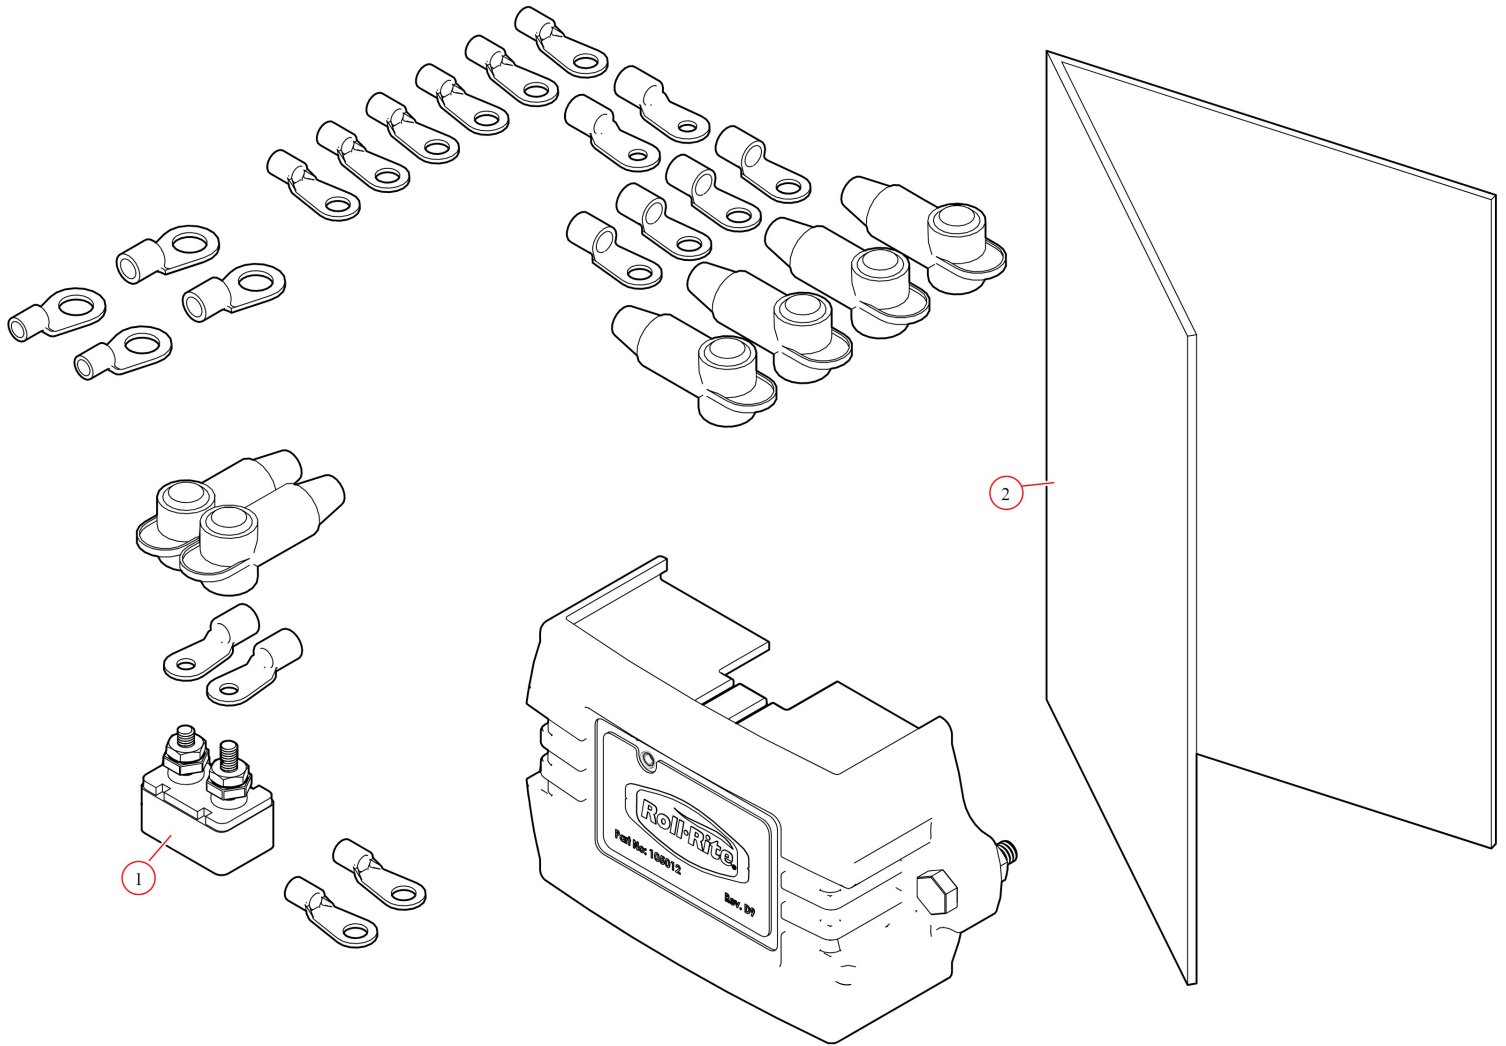

Relay Kit. Gen1+ SS Motor Control 12V SWD9

Part Number: 105449

105449 Electric Kit, Gen1+ SS Motor Control 12V SWD9

Bom ID	Part#	Description	qty
1	101259	Breaker. 50 Amp Manual Reset Circuit Breaker for Rite Touch	1
2	105568	Instructions. Switch Wiring	1