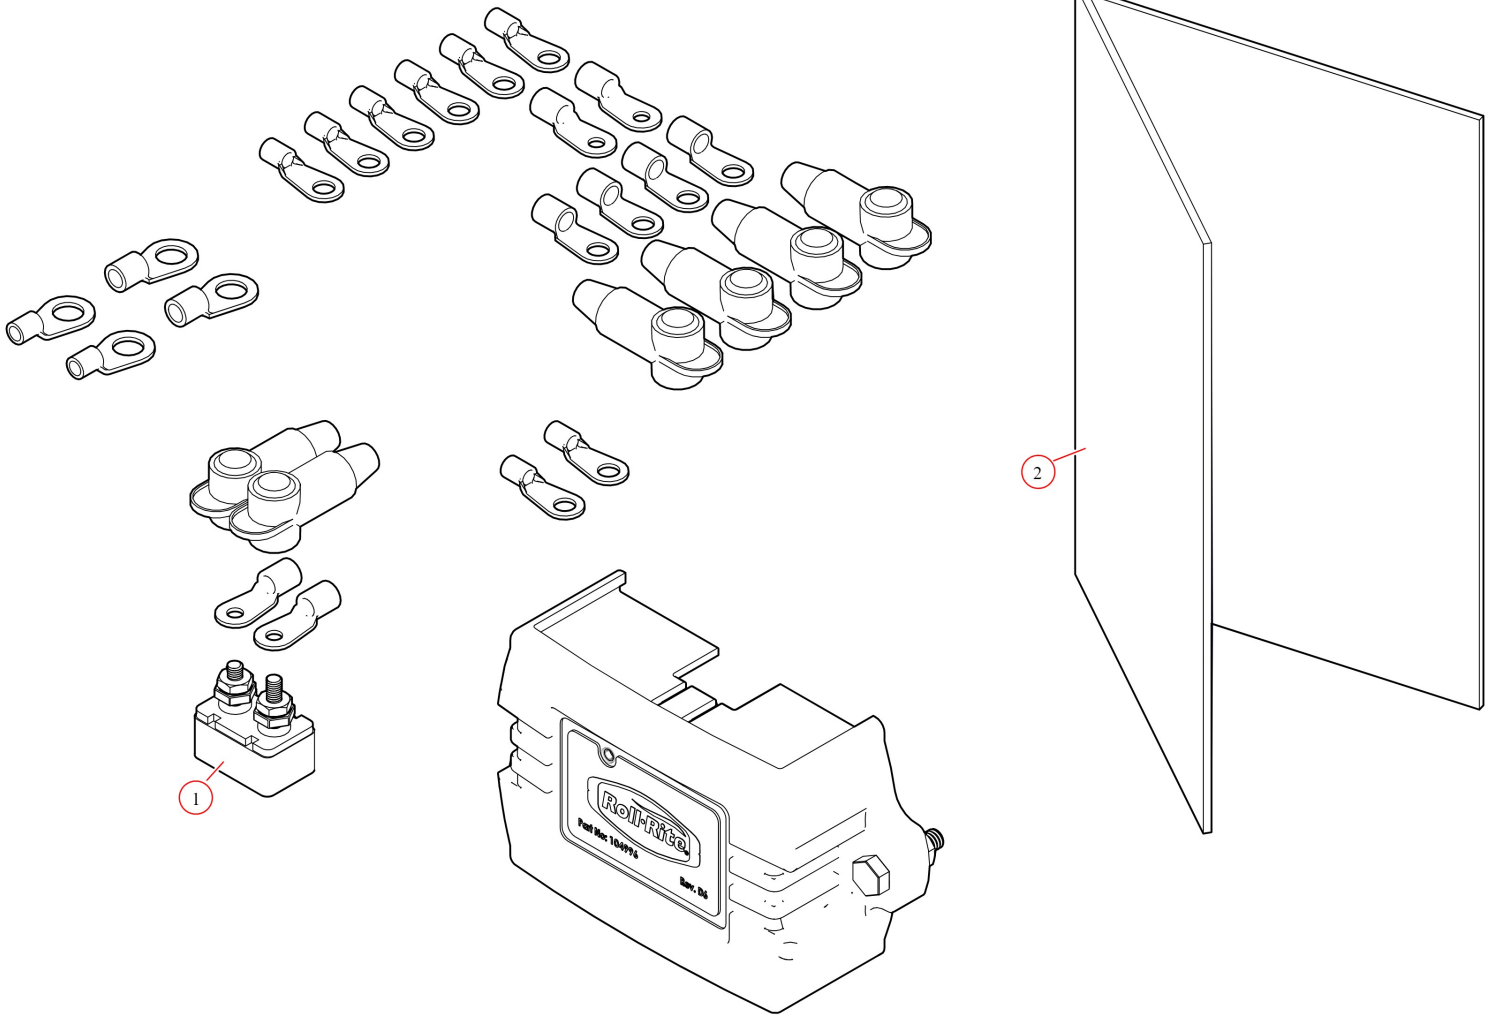

Relay Kit. Gen1+ SS Motor Control 12V SWD6

Part Number: 105446

105446 Electric Kit, Gen1+ SS Motor Control 12V SWD6

| Bom ID | Part# | Description | qty |
|--------|--------|---|-----|
| 1 | 101259 | Breaker. 50 Amp Manual Reset Circuit Breaker for Rite Touch | 1 |
| 2 | 105568 | Instructions. Switch Wiring | 1 |