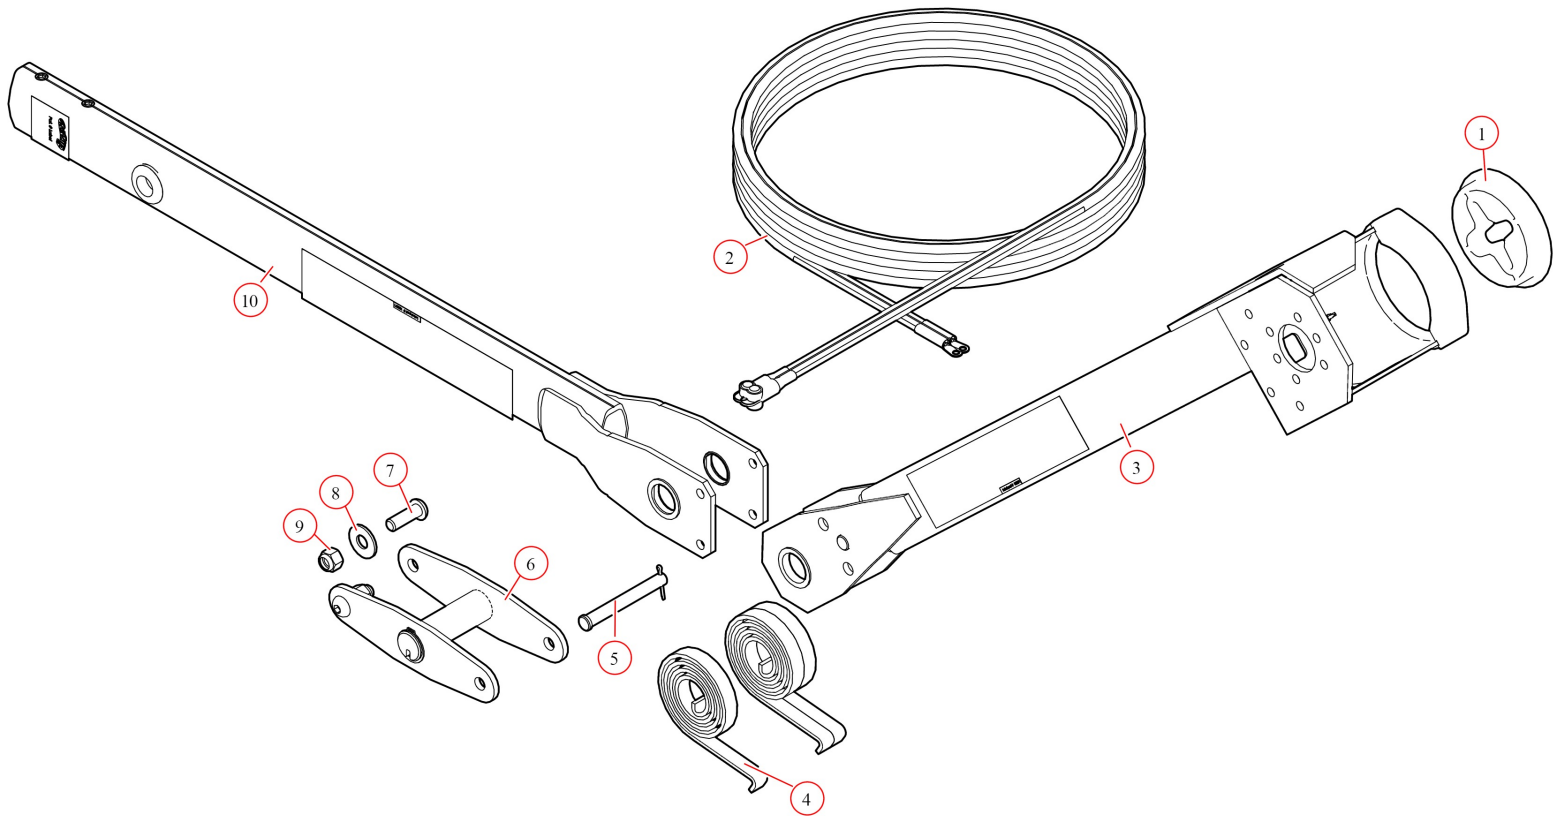

Pivot. Assm. Front Arm for Power Kit Passenger Stowing w/  
Nose Cone

**Part Number: 104828**

104828 Pivot, Assm. Front Arm for Power Kit Passenger Stowing w/ Nose Cone

| Bom ID | Part#  | Description   | qty |
|--------|--------|---|-----|
| 1      | 37570  | Bushing. Axle Stabilizer for Standard Axle                          | 1   |
| 2      | 100740 | Wire. 8 Ga. Dual Conductor - (per ft) - BLACK/YELLOW 1000ft Spoo... | 1   |
| 3      | 48891  | Pivot Tube. Upper Pivot Tube for 37103 Power Kit 27" long upper     | 1   |
| 4      | 47230  | Spring. Spiral Torsion Spring 1 1/4"                                | 3   |
| 6      | 47960  | Bracket. 3 Sp Knuckle pin w/ stop plate for SS pvt. mtr end         | 1   |
| 7      | 18295  | Bolt. 1/2" x 1 1/2" Button Head Bolt                                | 2   |
| 8      | 18412  | Washer. 1/2" Flat Zinc  | 2   |
| 9      | 18631  | Nut. 1/2" Nylock Nut  | 2   |
| 10     | 46980  | Pivot Tube. Base w/side plates and set screws SS (31")              | 1   |

48891 Pivot Tube, Upper Pivot Tube for 37103 Power Kit 27" long upper

| Bom ID | Part# | Description  | qty |
|--------|-------|--|-----|
| 1      | 16418 | Grommet. Rubber 1" ID x .25 Groove for Side to Side Power Kit (300/... | 1   |
| 2      | 18110 | Bolt. 1/4" x 1" Self Drilling Hex Washer Head                          | 1   |
| 4      | 47040 | Bushing. 1 1/4 Poly T- Bushing for Pivot Pin                           | 2   |