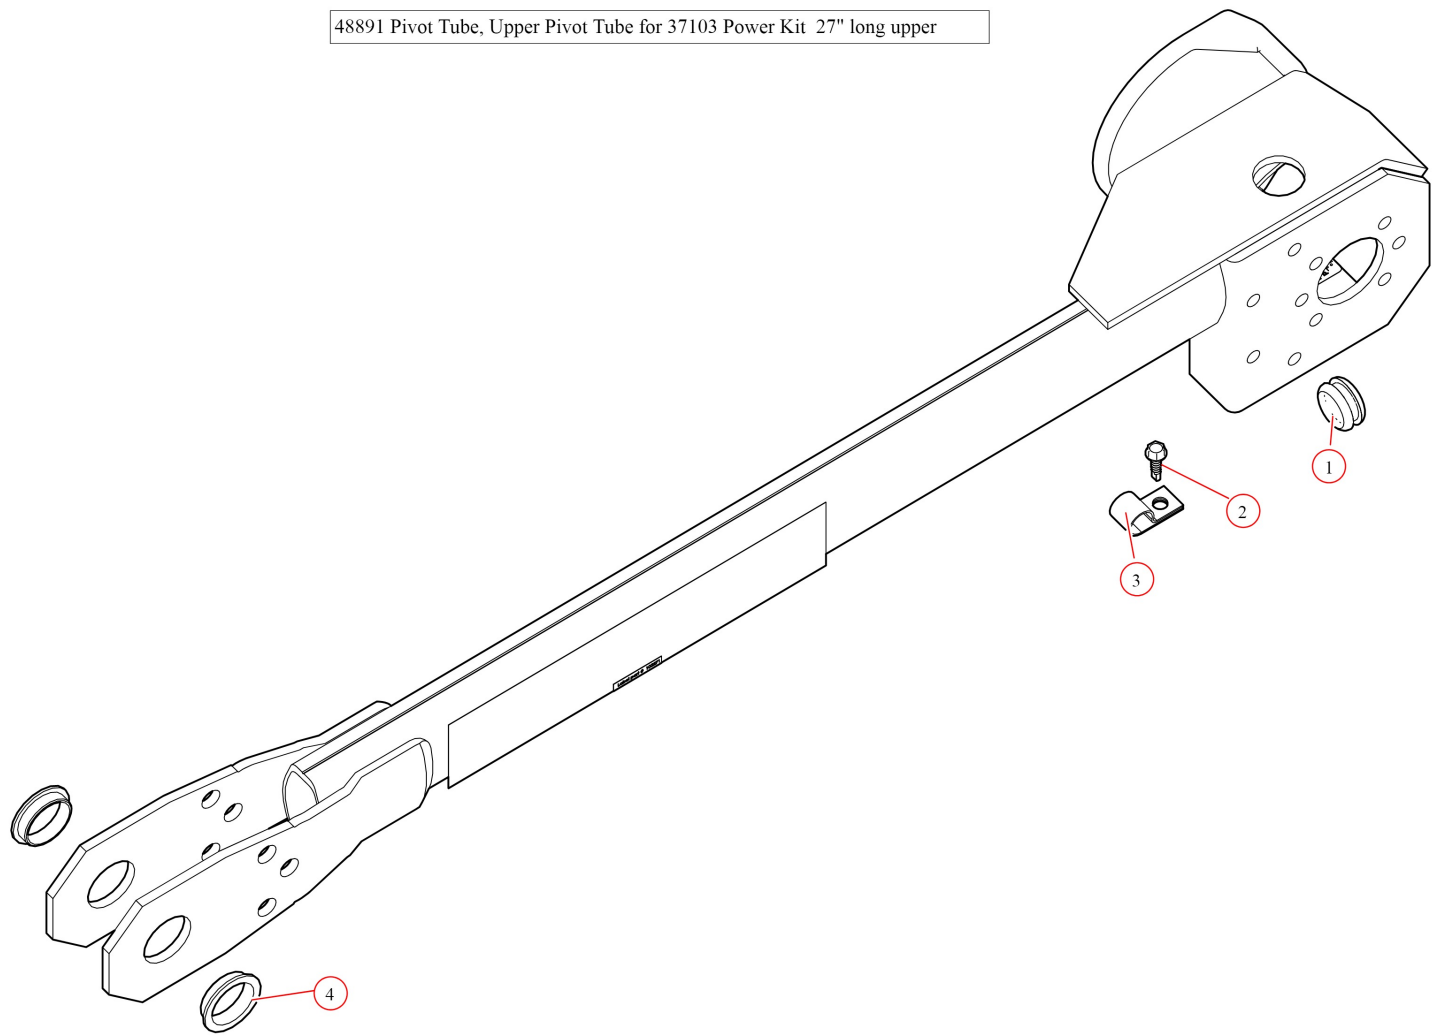

Pivot. Assm. Front Arm for Power Kit Passenger Stowing w/  
Nose Cone

**Part Number: 104828**

104828 Pivot, Assm. Front Arm for Power Kit Passenger Stowing w/ Nose Cone

| Bom ID | Part#  | Description   | qty |
|--------|--------|---|-----|
| 1      | 37570  | Bushing. Axle Stabilizer for Standard Axle                          | 1   |
| 2      | 100740 | Wire. 8 Ga. Dual Conductor - (per ft) - BLACK/YELLOW 1000ft Spoo... | 1   |
| 3      | 48891  | Pivot Tube. Upper Pivot Tube for 37103 Power Kit 27" long upper     | 1   |
| 4      | 47230  | Spring. Spiral Torsion Spring 1 1/4"                                | 3   |
| 6      | 47960  | Bracket. 3 Sp Knuckle pin w/ stop plate for SS pvt. mtr end         | 1   |
| 7      | 18295  | Bolt. 1/2" x 1 1/2" Button Head Bolt                                | 2   |
| 8      | 18412  | Washer. 1/2" Flat Zinc  | 2   |
| 9      | 18631  | Nut. 1/2" Nylock Nut  | 2   |
| 10     | 46980  | Pivot Tube. Base w/side plates and set screws SS (31")              | 1   |

48891 Pivot Tube, Upper Pivot Tube for 37103 Power Kit 27" long upper

| Bom ID | Part# | Description  | qty |
|--------|-------|--|-----|
| 1      | 16418 | Grommet. Rubber 1" ID x .25 Groove for Side to Side Power Kit (300/... | 1   |
| 2      | 18110 | Bolt. 1/4" x 1" Self Drilling Hex Washer Head                          | 1   |
| 4      | 47040 | Bushing. 1 1/4 Poly T- Bushing for Pivot Pin                           | 2   |