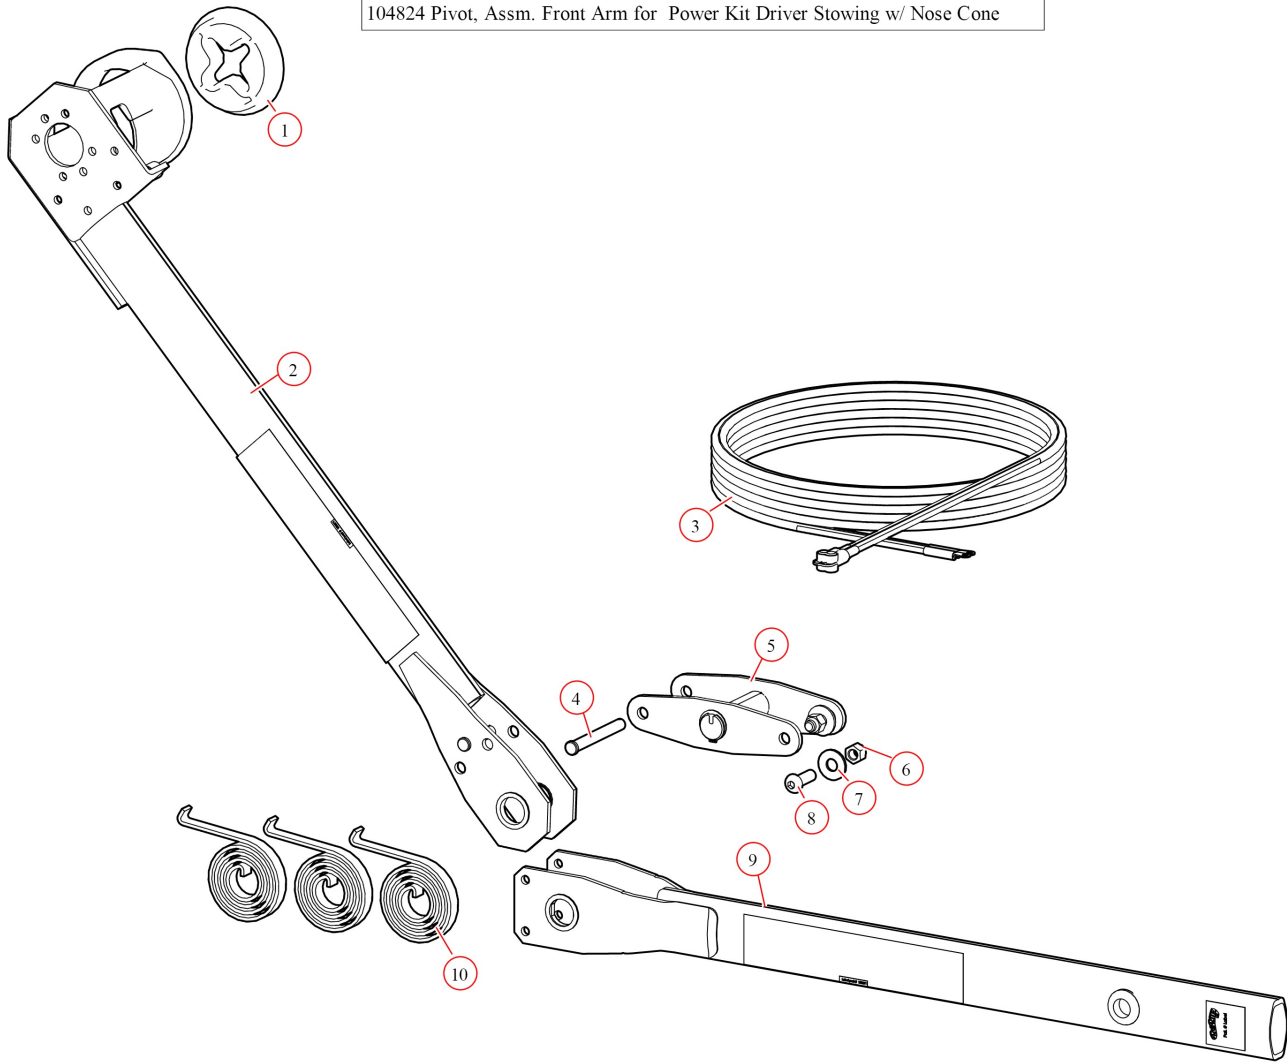

Pivot. Assm. Front Arm for Power Kit Driver Stowing w/ Nose
Cone

Part Number: 104824

104824 Pivot, Assm. Front Arm for Power Kit Driver Stowing w/ Nose Cone

Bom ID	Part#	Description	qty
1	37570	Bushing. Axle Stabilizer for Standard Axle	1
2	48891	Pivot Tube. Upper Pivot Tube for 37103 Power Kit 27" long upper	1
3	100740	Wire. 8 Ga. Dual Conductor - (per ft) - BLACK/YELLOW 1000ft Spoo...	1
6	18631	Nut. 1/2" Nylock Nut	2
7	18412	Washer. 1/2" Flat Zinc	2
8	18295	Bolt. 1/2" x 1 1/2" Button Head Bolt	2
9	46980	Pivot Tube. Base w/side plates and set screws SS (31")	1
10	47230	Spring. Spiral Torsion Spring 1 1/4"	3

48891 Pivot Tube, Upper Pivot Tube for 37103 Power Kit 27" long upper

Bom ID	Part#	Description	qty
1	16418	Grommet. Rubber 1" ID x .25 Groove for Side to Side Power Kit (300/...	1
2	18110	Bolt. 1/4" x 1" Self Drilling Hex Washer Head	1
4	47040	Bushing. 1 1/4 Poly T- Bushing for Pivot Pin	2