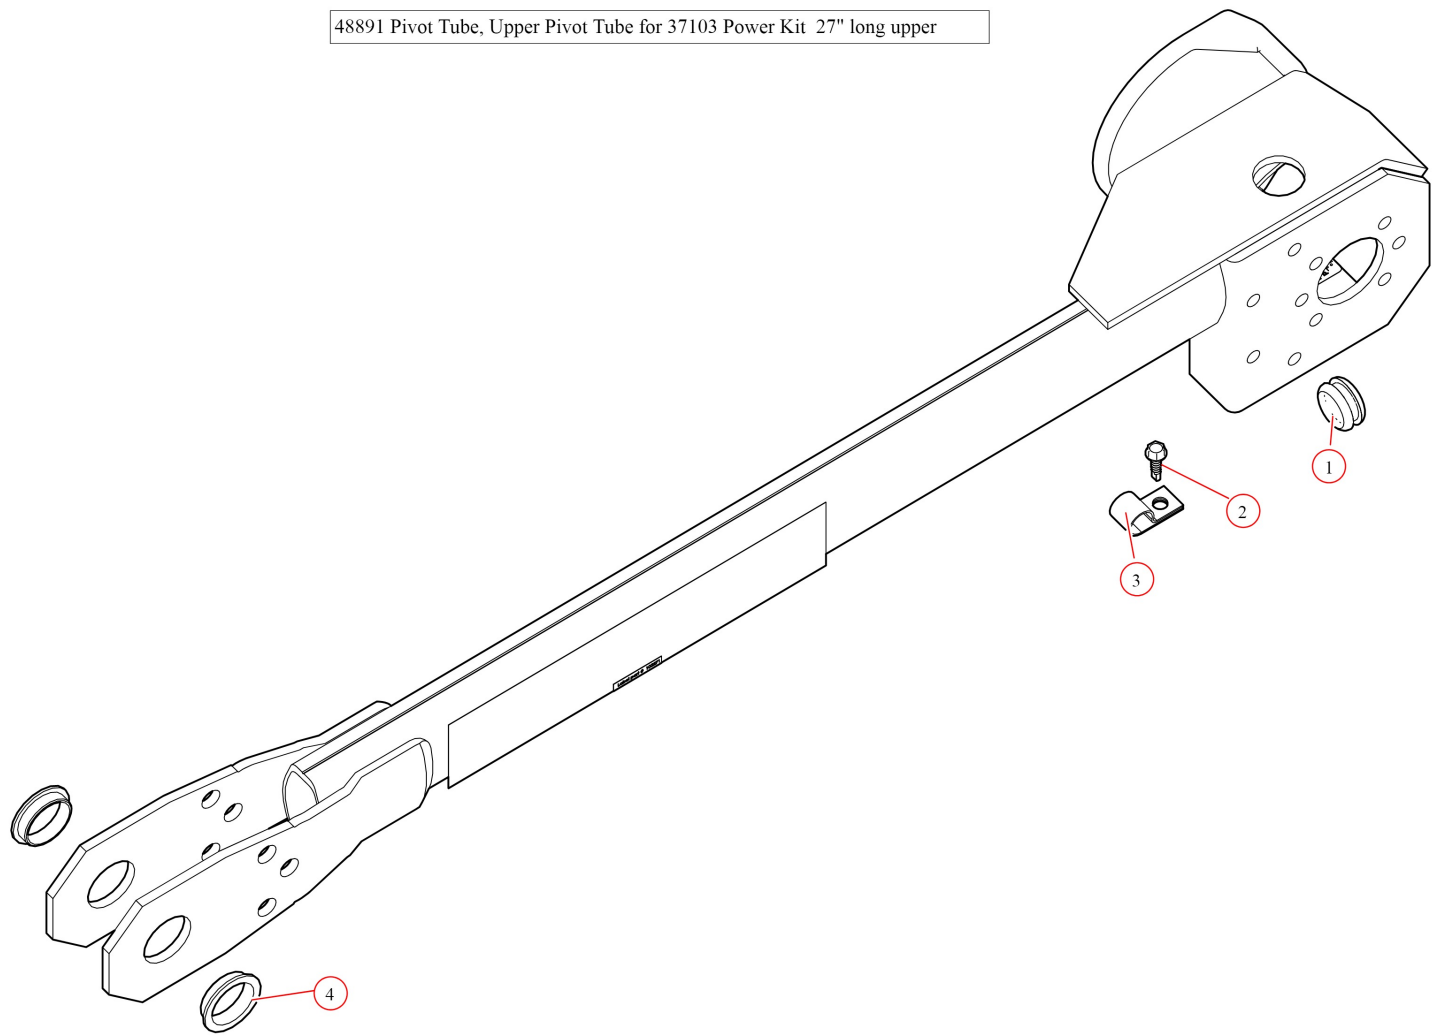

Pivot. Assm. Front Arm for Power Kit Driver Stowing w/ Nose
Cone

Part Number: 104824

104824 Pivot, Assm. Front Arm for Power Kit Driver Stowing w/ Nose Cone

Bom ID	Part#	Description	qty
1	37570	Bushing. Axle Stabilizer for Standard Axle	1
2	48891	Pivot Tube. Upper Pivot Tube for 37103 Power Kit 27" long upper	1
3	100740	Wire. 8 Ga. Dual Conductor - (per ft) - BLACK/YELLOW 1000ft Spoo...	1
6	18631	Nut. 1/2" Nylock Nut	2
7	18412	Washer. 1/2" Flat Zinc	2
8	18295	Bolt. 1/2" x 1 1/2" Button Head Bolt	2
9	46980	Pivot Tube. Base w/side plates and set screws SS (31")	1
10	47230	Spring. Spiral Torsion Spring 1 1/4"	3

48891 Pivot Tube, Upper Pivot Tube for 37103 Power Kit 27" long upper

Bom ID	Part#	Description	qty
1	16418	Grommet. Rubber 1" ID x .25 Groove for Side to Side Power Kit (300/...	1
2	18110	Bolt. 1/4" x 1" Self Drilling Hex Washer Head	1
4	47040	Bushing. 1 1/4 Poly T- Bushing for Pivot Pin	2