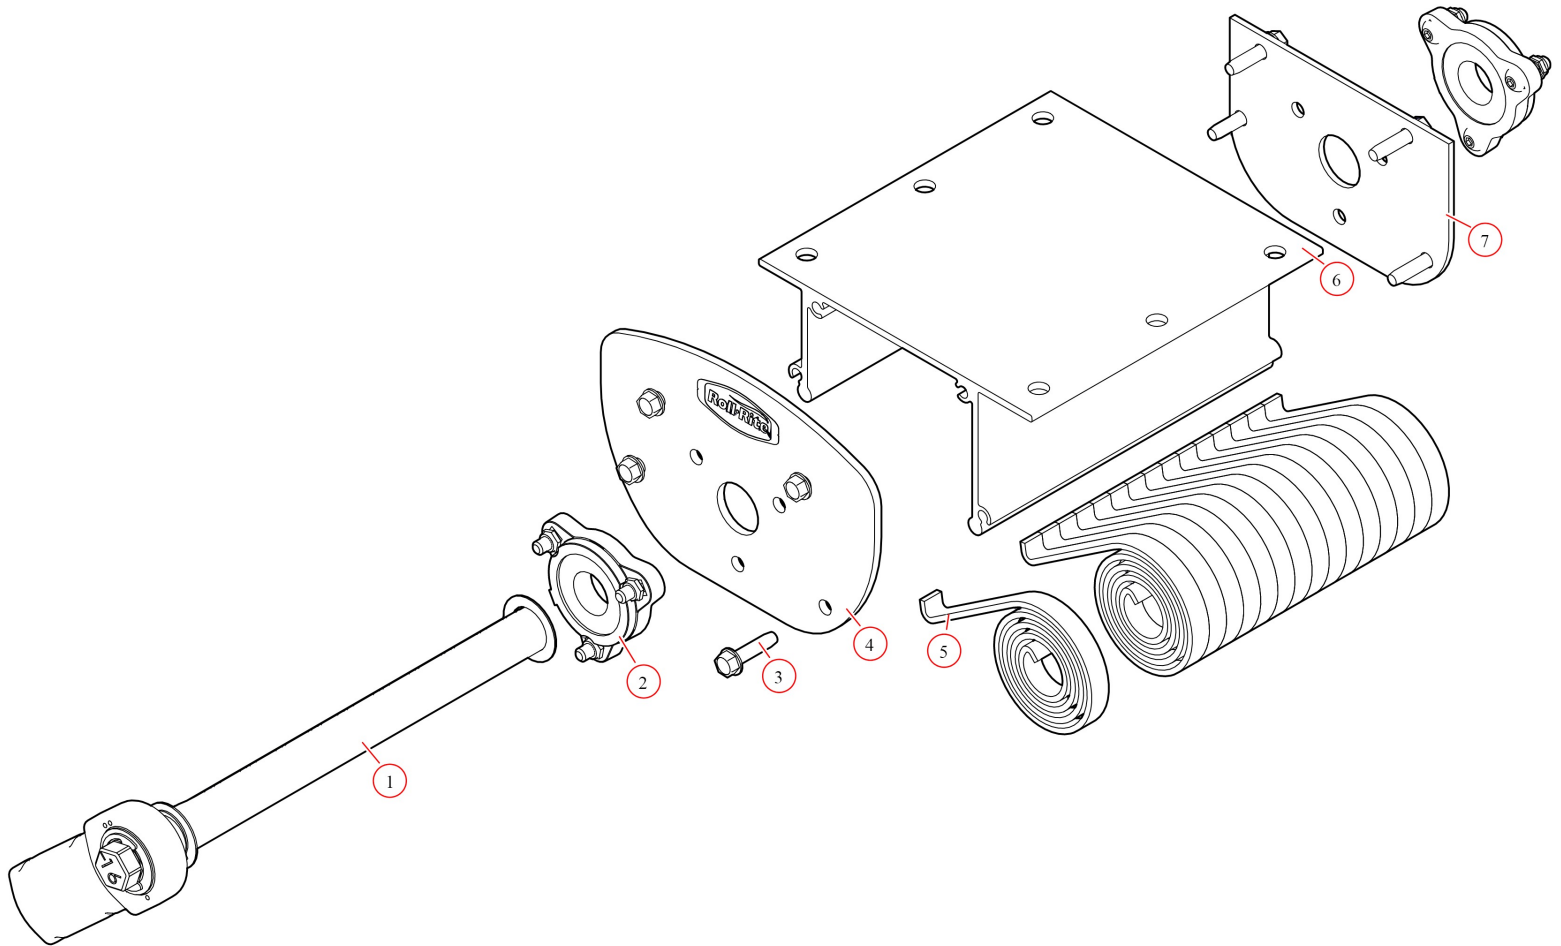

[Pivot. UB Assembly 16 Spr w/o tube Passenger Side. Each](#)

Part Number: 103301

103301 Pivot, UB Assembly 16 Spr w/o tube Passenger Side, Each

Bom ID	Part#	Description	qty
1	46408	Pivot Pin. for 16-Spring Roller Bearing Pivot - Passenger	1
2	47800	Bearing. Carrier Underbody Flanged	2
3	18120	Bolt. 3/8" x 1-1/2" Thread Cutting Screw Hex Washer Hd	8
4	102349	Plate. Al Front for Ext Bolt Flange Mount UB Box	1
5	47230	Spring. Spiral Torsion Spring 1 1/4"	16
6	102581	Bracket. Ext Body with holes for 16 Spr UB Box	1
7	102259	Plate. Al Back for Ext Bolt Flange Mount UB Box	1

47800 Bearing, Carrier Underbody Flanged

Bom ID	Part#	Description	qty
1	18628	Nut. Nylock nut 3/8" Jamb Nut	2
2	18242	Bolt. 3/8"-16 x 1 1/8" Button Head	2