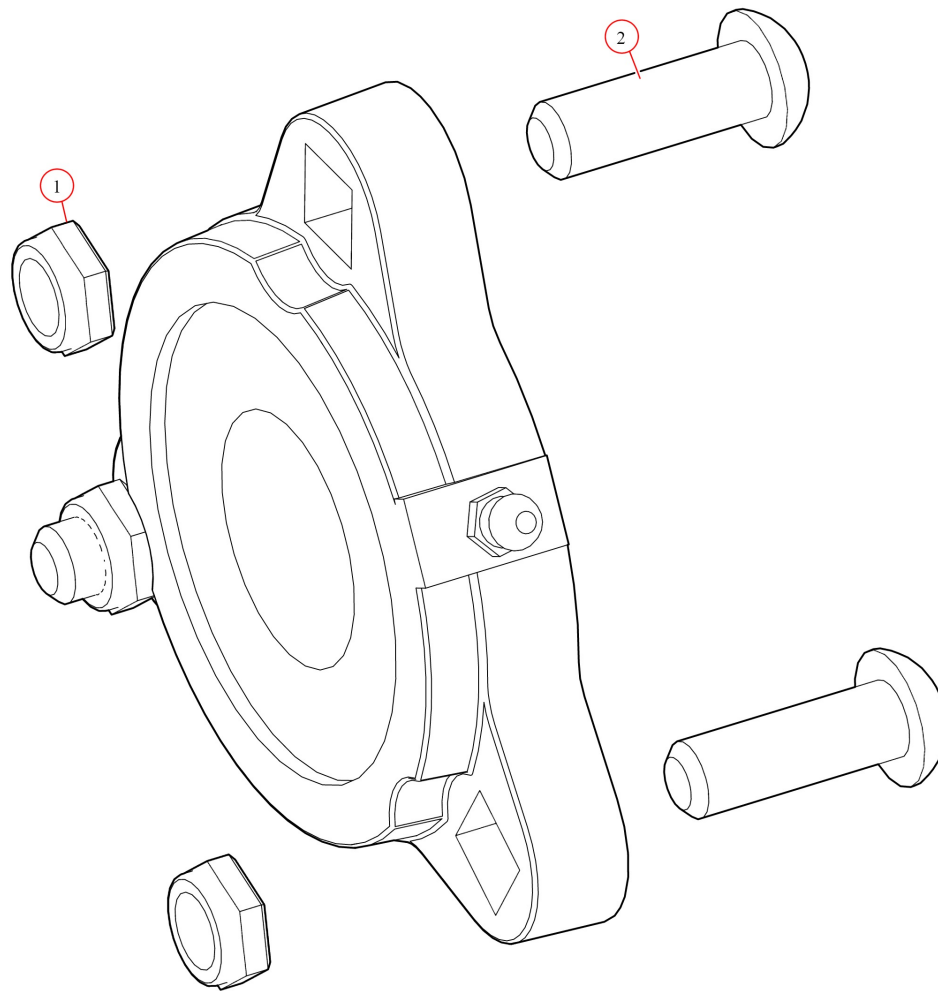

[Pivot. UB Assembly 16 Spr w/o tube Passenger Side. Each](#)

Part Number: 103301

103301 Pivot, UB Assembly 16 Spr w/o tube Passenger Side, Each

Bom ID	Part#	Description	qty
1	46408	Pivot Pin. for 16-Spring Roller Bearing Pivot - Passenger	1
2	47800	Bearing. Carrier Underbody Flanged	2
3	18120	Bolt. 3/8" x 1-1/2" Thread Cutting Screw Hex Washer Hd	8
4	102349	Plate. Al Front for Ext Bolt Flange Mount UB Box	1
5	47230	Spring. Spiral Torsion Spring 1 1/4"	16
6	102581	Bracket. Ext Body with holes for 16 Spr UB Box	1
7	102259	Plate. Al Back for Ext Bolt Flange Mount UB Box	1

47800 Bearing, Carrier Underbody Flanged

Bom ID	Part#	Description	qty
1	18628	Nut. Nylock nut 3/8" Jamb Nut	2
2	18242	Bolt. 3/8"-16 x 1 1/8" Button Head	2