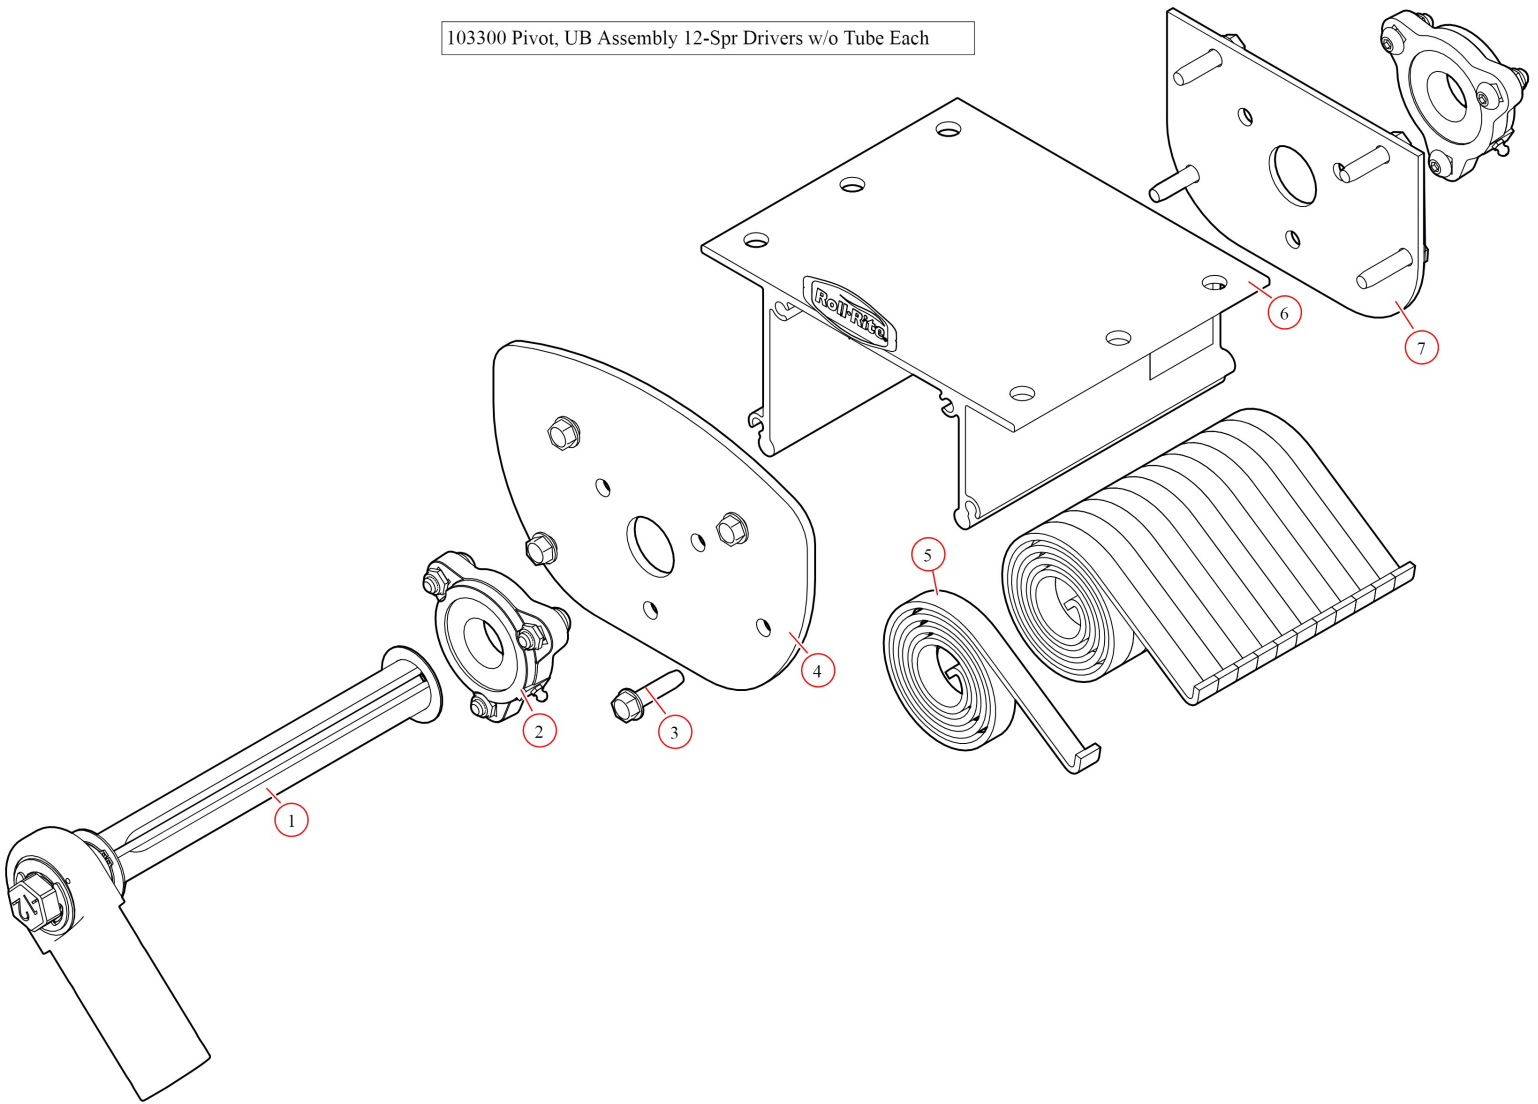

[Pivot. UB Assembly 12-Spr Drivers w/o Tube Each](#)

Part Number: 103300

103300 Pivot, UB Assembly 12-Spr Drivers w/o Tube Each

Bom ID	Part#	Description	qty
1	46402	Pivot Pin. for 12 Spring Roller Bearing Pivot-DRV	1
2	47800	Bearing. Carrier Underbody Flanged	2
3	18120	Bolt. 3/8" x 1-1/2" Thread Cutting Screw Hex Washer Hd	8
4	102349	Plate. Al Front for Ext Bolt Flange Mount UB Box	1
5	47230	Spring. Spiral Torsion Spring 1 1/4"	12
6	102580	Bracket. Ext Body with holes for 12 Spr UB Box	1
7	102259	Plate. Al Back for Ext Bolt Flange Mount UB Box	1

47800 Bearing, Carrier Underbody Flanged

Bom ID	Part#	Description	qty
1	18628	Nut. Nylock nut 3/8" Jamb Nut	2
2	18242	Bolt. 3/8"-16 x 1 1/8" Button Head	2