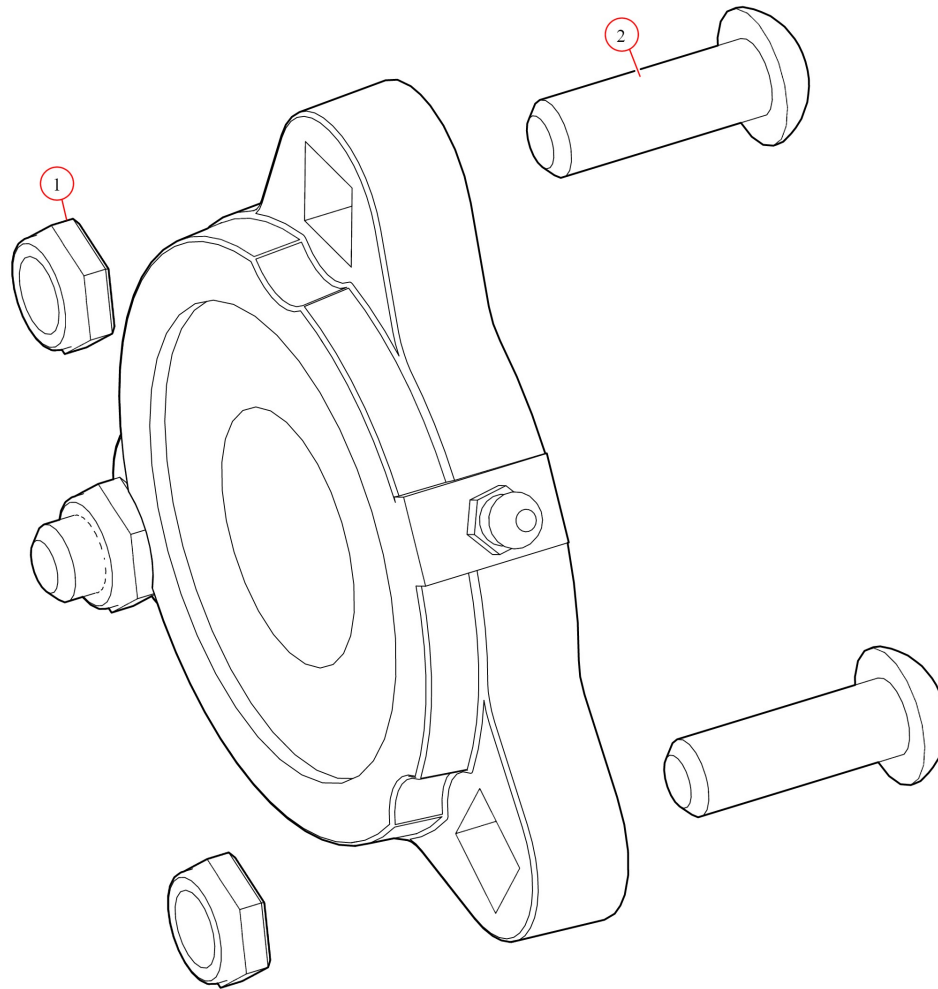

[Pivot. UB Assembly 12-Spr Drivers w/o Tube Each](#)

Part Number: 103300

103300 Pivot, UB Assembly 12-Spr Drivers w/o Tube Each

Bom ID	Part#	Description	qty
1	46402	Pivot Pin. for 12 Spring Roller Bearing Pivot-DRV	1
2	47800	Bearing. Carrier Underbody Flanged	2
3	18120	Bolt. 3/8" x 1-1/2" Thread Cutting Screw Hex Washer Hd	8
4	102349	Plate. Al Front for Ext Bolt Flange Mount UB Box	1
5	47230	Spring. Spiral Torsion Spring 1 1/4"	12
6	102580	Bracket. Ext Body with holes for 12 Spr UB Box	1
7	102259	Plate. Al Back for Ext Bolt Flange Mount UB Box	1

47800 Bearing, Carrier Underbody Flanged

Bom ID	Part#	Description	qty
1	18628	Nut. Nylock nut 3/8" Jamb Nut	2
2	18242	Bolt. 3/8"-16 x 1 1/8" Button Head	2