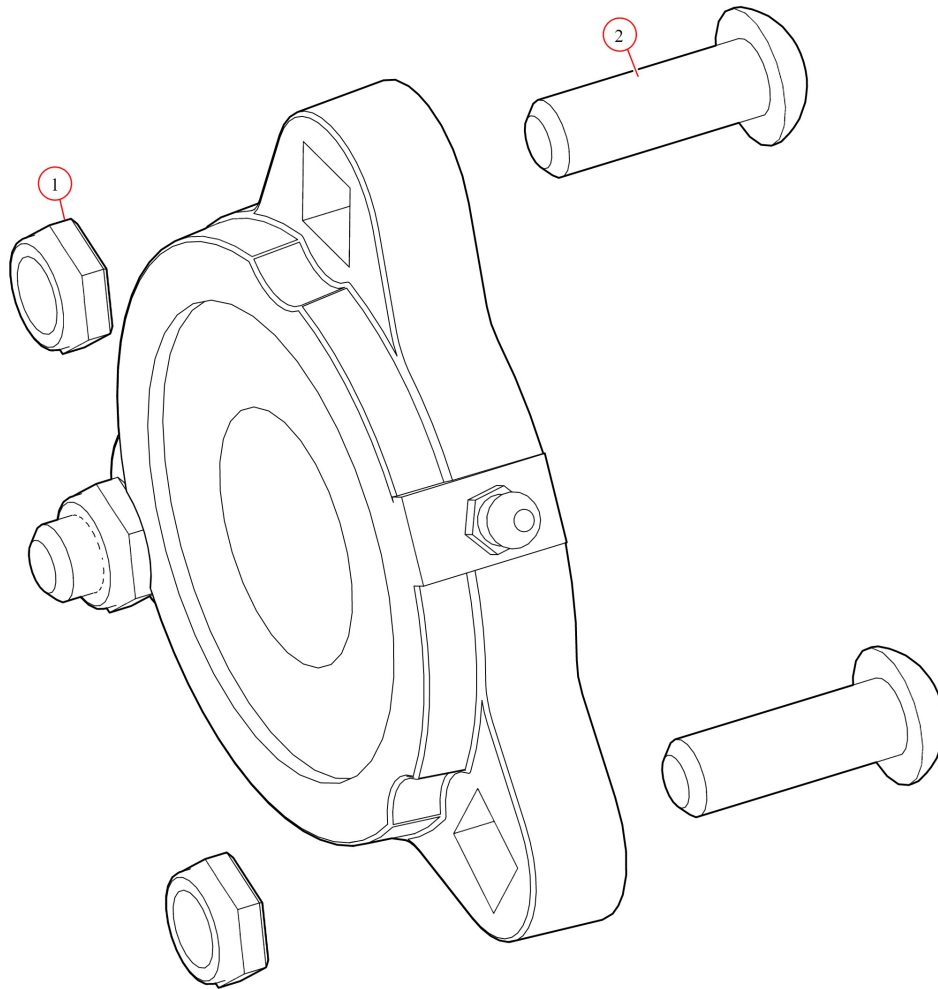

[Pivot. UB Assembly 12-Spr Passenger w/o tube Each](#)

**Part Number: 103299**

103299 Pivot, UB Assembly 12-Spr Passenger w/o tube Each

Bom ID	Part#	Description	qty
1	46403	Pivot Pin. for 12 Spring Roller Bearing Pivot-Pass	1
2	47800	Bearing. Carrier Underbody Flanged	2
3	18120	Bolt. 3/8" x 1-1/2" Thread Cutting Screw Hex Washer Hd	8
4	102349	Plate. Al Front for Ext Bolt Flange Mount UB Box	1
5	47230	Spring. Spiral Torsion Spring 1 1/4"	12
6	102580	Bracket. Ext Body with holes for 12 Spr UB Box	1
7	102259	Plate. Al Back for Ext Bolt Flange Mount UB Box	1

47800 Bearing, Carrier Underbody Flanged

Bom ID	Part#	Description	qty
1	18628	Nut. Nylock nut 3/8" Jamb Nut	2
2	18242	Bolt. 3/8"-16 x 1 1/8" Button Head	2