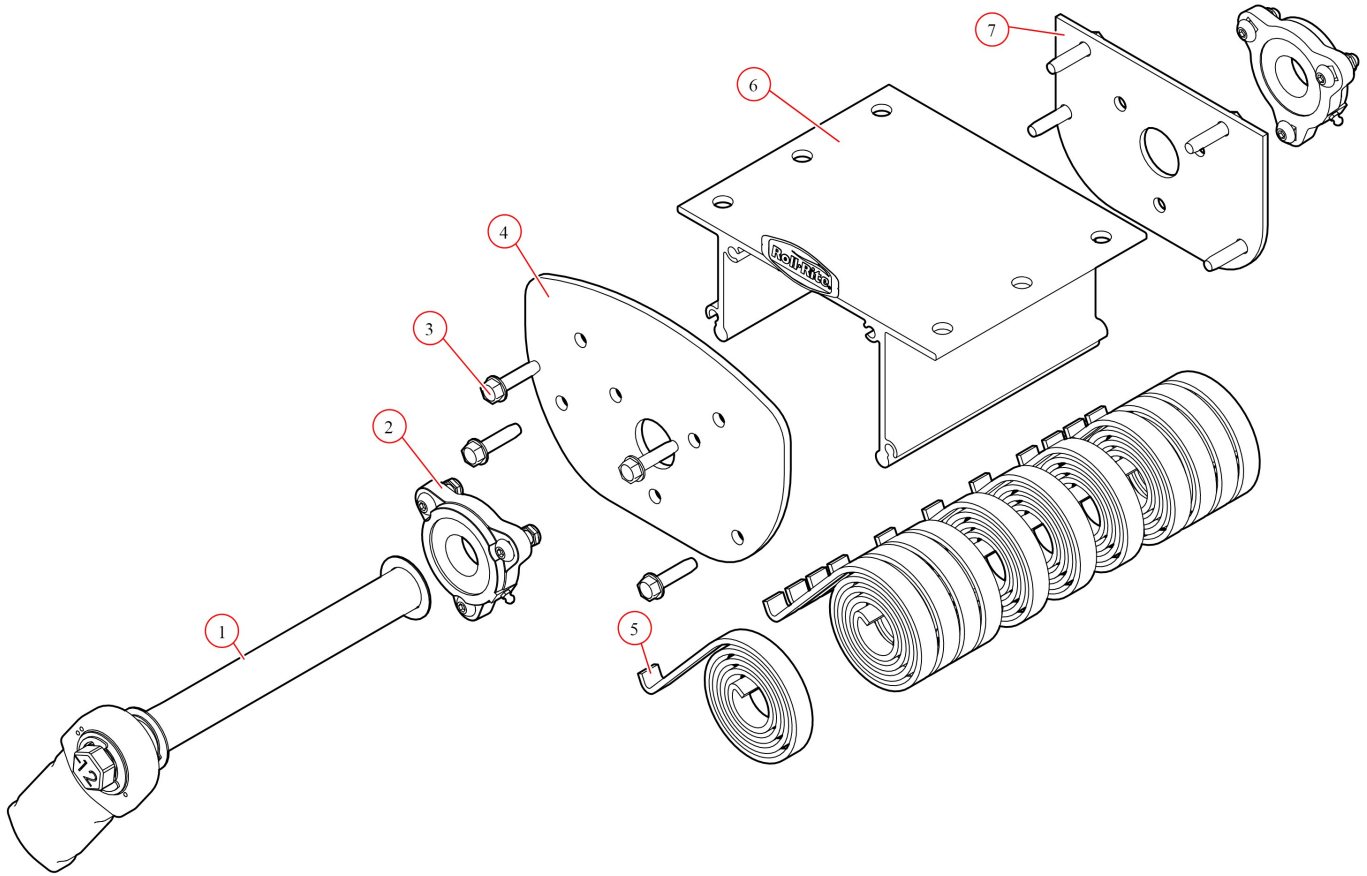

[Pivot. UB Assembly 12-Spr Passenger w/o tube Each](#)

**Part Number: 103299**

103299 Pivot, UB Assembly 12-Spr Passenger w/o tube Each

Bom ID	Part#	Description	qty
1	46403	Pivot Pin. for 12 Spring Roller Bearing Pivot-Pass	1
2	47800	Bearing. Carrier Underbody Flanged	2
3	18120	Bolt. 3/8" x 1-1/2" Thread Cutting Screw Hex Washer Hd	8
4	102349	Plate. Al Front for Ext Bolt Flange Mount UB Box	1
5	47230	Spring. Spiral Torsion Spring 1 1/4"	12
6	102580	Bracket. Ext Body with holes for 12 Spr UB Box	1
7	102259	Plate. Al Back for Ext Bolt Flange Mount UB Box	1

47800 Bearing, Carrier Underbody Flanged

Bom ID	Part#	Description	qty
1	18628	Nut. Nylock nut 3/8" Jamb Nut	2
2	18242	Bolt. 3/8"-16 x 1 1/8" Button Head	2