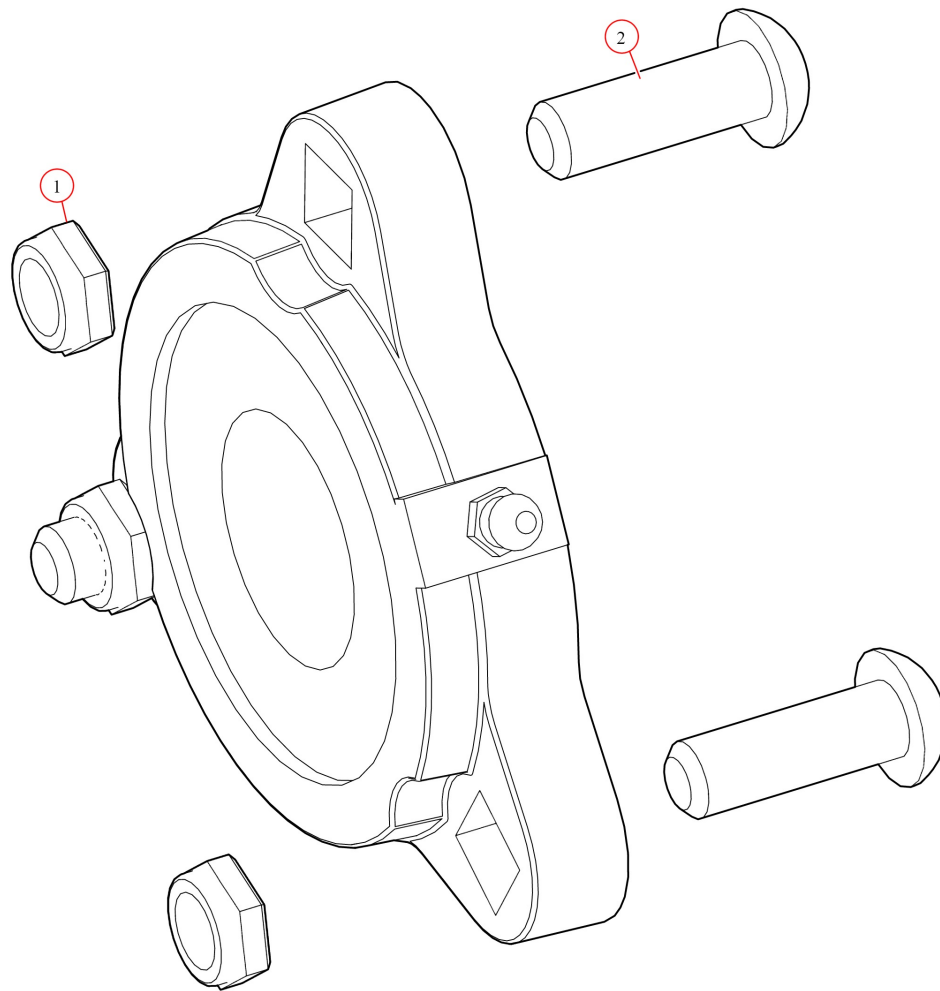

[Pivot. UB Assembly 8-Spr Pass w/o Tube](#)

Part Number: 103298

103298 Pivot, UB Assembly 8-Spr Pass w/o Tube

Bom ID	Part#	Description	qty
1	47410	Pivot Pin. for 8 Spring Roller Bearing Pivot Passenger Side	1
2	47800	Bearing. Carrier Underbody Flanged	2
3	18120	Bolt. 3/8" x 1-1/2" Thread Cutting Screw Hex Washer Hd	8
4	102349	Plate. Al Front for Ext Bolt Flange Mount UB Box	1
5	47230	Spring. Spiral Torsion Spring 1 1/4"	8
6	102269	Bracket. Ext Body with holes for 8 Spr UB Box	1
7	102259	Plate. Al Back for Ext Bolt Flange Mount UB Box	1

47800 Bearing, Carrier Underbody Flanged

Bom ID	Part#	Description	qty
1	18628	Nut. Nylock nut 3/8" Jamb Nut	2
2	18242	Bolt. 3/8"-16 x 1 1/8" Button Head	2