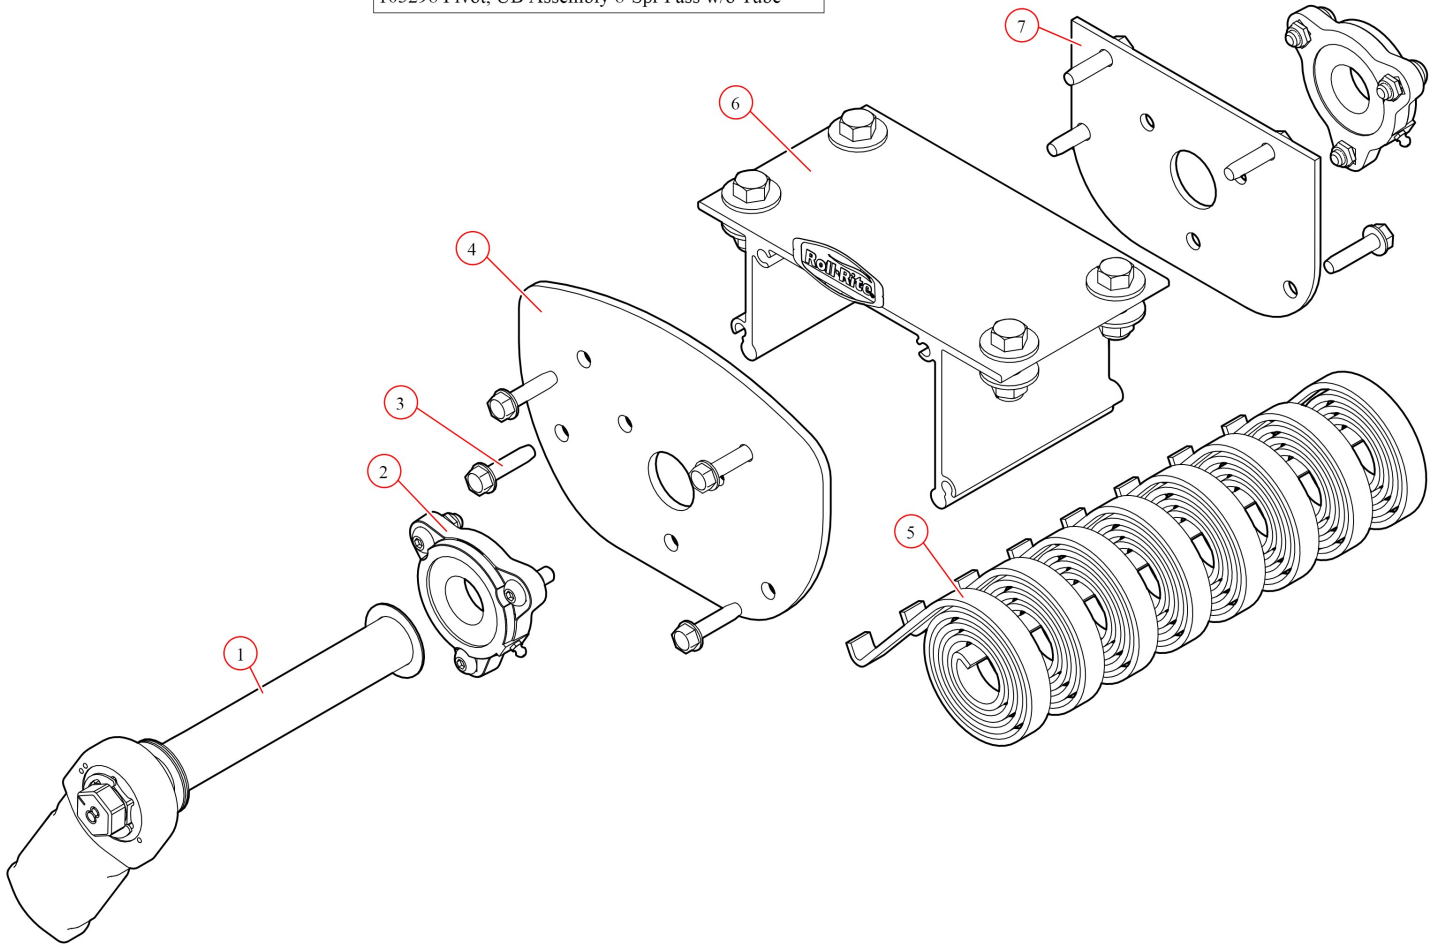

[Pivot. UB Assembly 8-Spr Pass w/o Tube](#)

Part Number: 103298

103298 Pivot, UB Assembly 8-Spr Pass w/o Tube

Bom ID	Part#	Description	qty
1	47410	Pivot Pin. for 8 Spring Roller Bearing Pivot Passenger Side	1
2	47800	Bearing. Carrier Underbody Flanged	2
3	18120	Bolt. 3/8" x 1-1/2" Thread Cutting Screw Hex Washer Hd	8
4	102349	Plate. Al Front for Ext Bolt Flange Mount UB Box	1
5	47230	Spring. Spiral Torsion Spring 1 1/4"	8
6	102269	Bracket. Ext Body with holes for 8 Spr UB Box	1
7	102259	Plate. Al Back for Ext Bolt Flange Mount UB Box	1

47800 Bearing, Carrier Underbody Flanged

Bom ID	Part#	Description	qty
1	18628	Nut. Nylock nut 3/8" Jamb Nut	2
2	18242	Bolt. 3/8"-16 x 1 1/8" Button Head	2