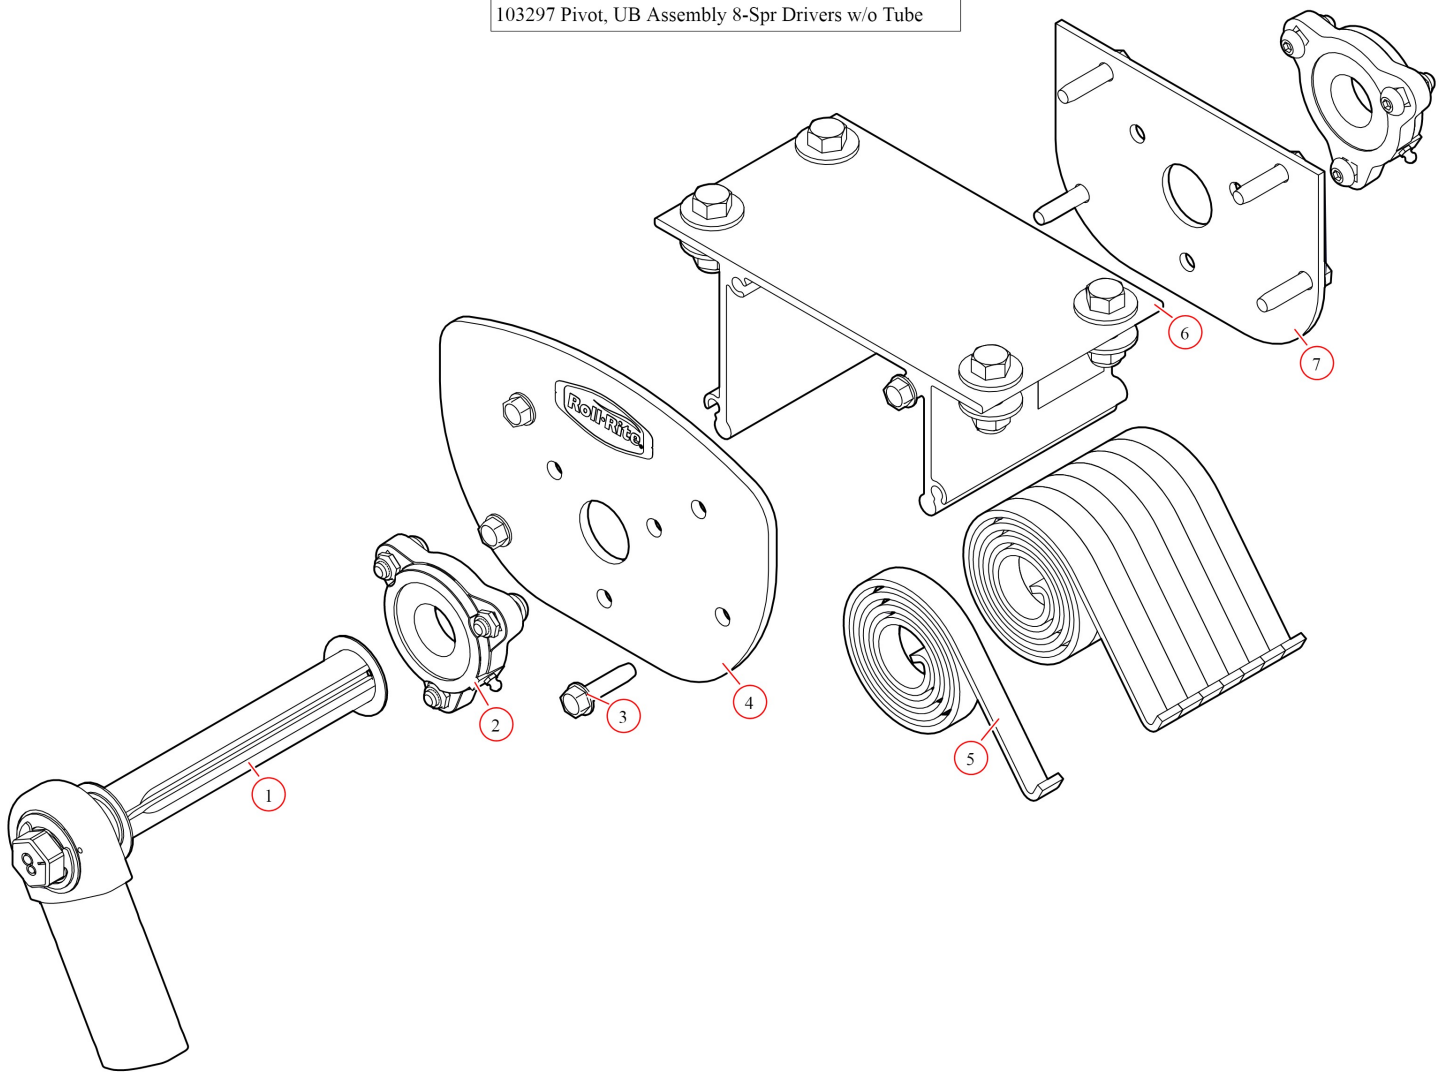

[Pivot. UB Assembly 8-Spr Drivers w/o Tube](#)

Part Number: 103297

103297 Pivot, UB Assembly 8-Spr Drivers w/o Tube

Bom ID	Part#	Description	qty
1	47400	Pivot Pin . for 8 Spring Roller Bearing Piv (Driv Side)	1
2	47800	Bearing. Carrier Underbody Flanged	2
3	18120	Bolt. 3/8" x 1-1/2" Thread Cutting Screw Hex Washer Hd	8
4	102349	Plate. Al Front for Ext Bolt Flange Mount UB Box	1
5	47230	Spring. Spiral Torsion Spring 1 1/4"	8
6	102269	Bracket. Ext Body with holes for 8 Spr UB Box	1
7	102259	Plate. Al Back for Ext Bolt Flange Mount UB Box	1

47800 Bearing, Carrier Underbody Flanged

Bom ID	Part#	Description	qty
1	18628	Nut. Nylock nut 3/8" Jamb Nut	2
2	18242	Bolt. 3/8"-16 x 1 1/8" Button Head	2