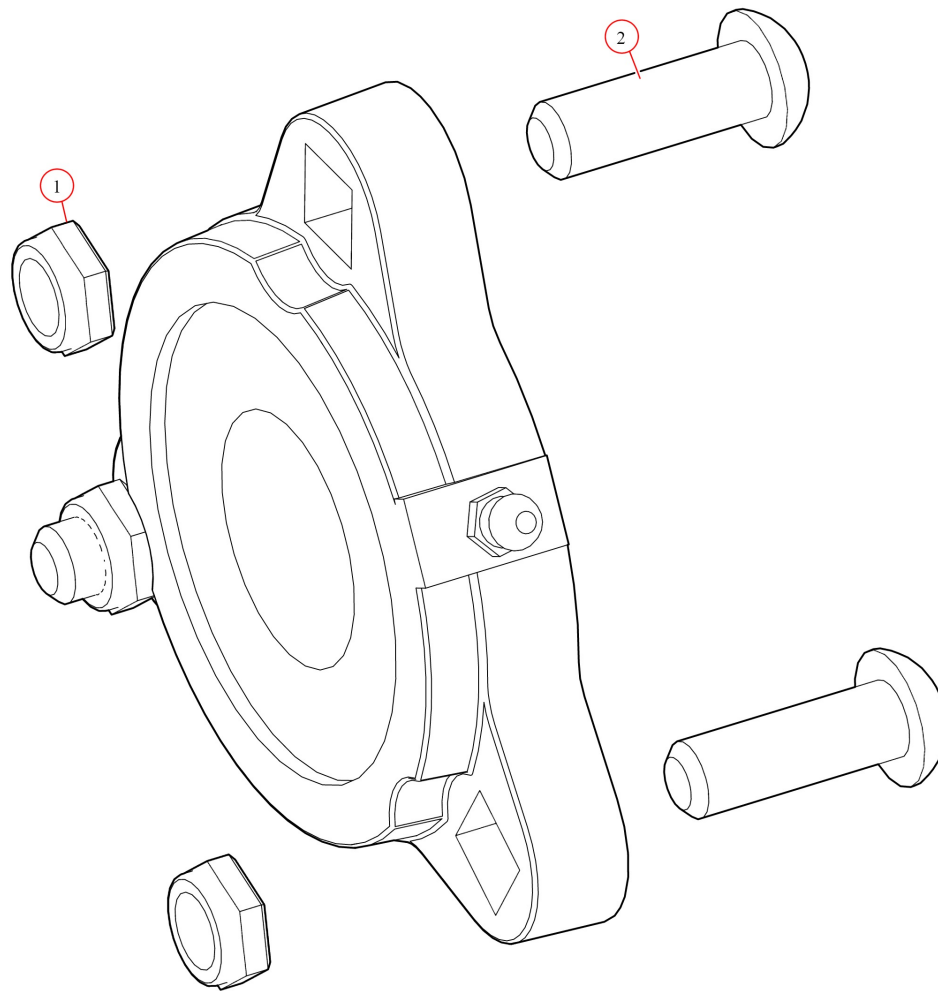

[Pivot. UB Assembly 8-Spr Drivers w/o Tube](#)

Part Number: 103297

103297 Pivot, UB Assembly 8-Spr Drivers w/o Tube

Bom ID	Part#	Description	qty
1	47400	Pivot Pin . for 8 Spring Roller Bearing Piv (Driv Side)	1
2	47800	Bearing. Carrier Underbody Flanged	2
3	18120	Bolt. 3/8" x 1-1/2" Thread Cutting Screw Hex Washer Hd	8
4	102349	Plate. Al Front for Ext Bolt Flange Mount UB Box	1
5	47230	Spring. Spiral Torsion Spring 1 1/4"	8
6	102269	Bracket. Ext Body with holes for 8 Spr UB Box	1
7	102259	Plate. Al Back for Ext Bolt Flange Mount UB Box	1

47800 Bearing, Carrier Underbody Flanged

Bom ID	Part#	Description	qty
1	18628	Nut. Nylock nut 3/8" Jamb Nut	2
2	18242	Bolt. 3/8"-16 x 1 1/8" Button Head	2