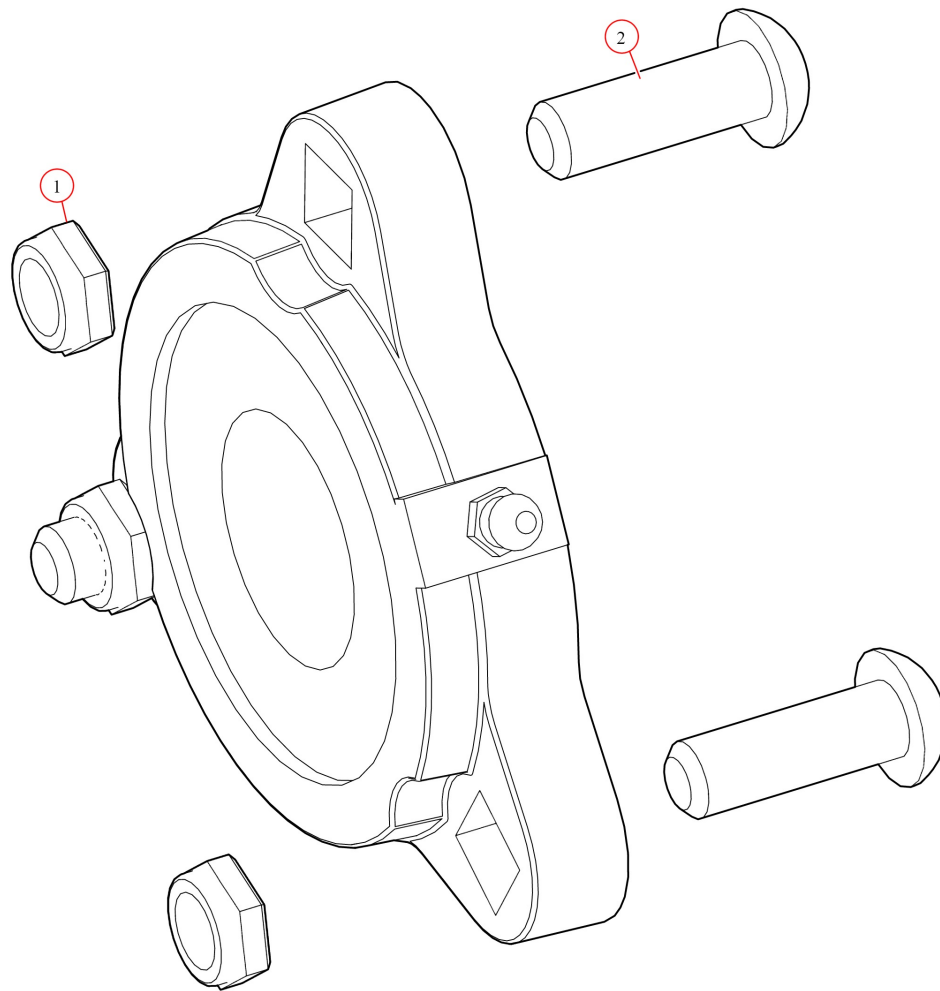

[Pivot. UB Assembly 6 Spr Passenger](#)

Part Number: 103296

103296 Pivot, UB Assembly 6 Spr Passenger

Bom ID	Part#	Description	qty
1	46370	Pivot Pin. for 5 & 6-Spring Roller Bearing - Passenger	1
2	47800	Bearing. Carrier Underbody Flanged	2
3	18120	Bolt. 3/8" x 1-1/2" Thread Cutting Screw Hex Washer Hd	8
4	102349	Plate. Al Front for Ext Bolt Flange Mount UB Box	1
5	47230	Spring. Spiral Torsion Spring 1 1/4"	6
6	102509	Bracket. Ext Body with holes for 6 Spr UB Box	1
7	102259	Plate. Al Back for Ext Bolt Flange Mount UB Box	1

47800 Bearing, Carrier Underbody Flanged

Bom ID	Part#	Description	qty
1	18628	Nut. Nylock nut 3/8" Jamb Nut	2
2	18242	Bolt. 3/8"-16 x 1 1/8" Button Head	2