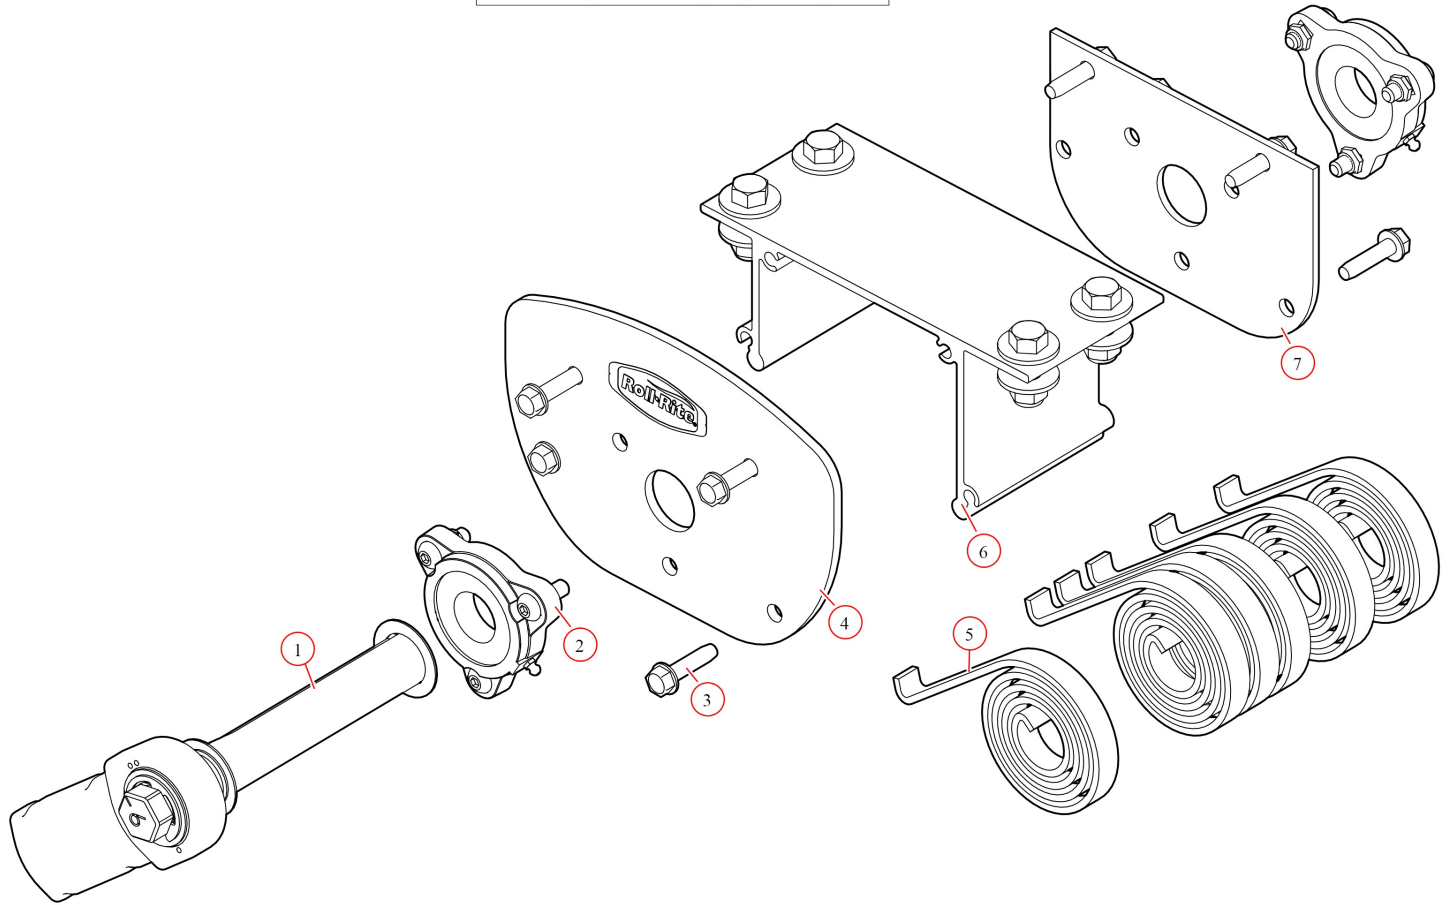

[Pivot. UB Assembly 6 Spr Passenger](#)

Part Number: 103296

103296 Pivot, UB Assembly 6 Spr Passenger

Bom ID	Part#	Description	qty
1	46370	Pivot Pin. for 5 & 6-Spring Roller Bearing - Passenger	1
2	47800	Bearing. Carrier Underbody Flanged	2
3	18120	Bolt. 3/8" x 1-1/2" Thread Cutting Screw Hex Washer Hd	8
4	102349	Plate. Al Front for Ext Bolt Flange Mount UB Box	1
5	47230	Spring. Spiral Torsion Spring 1 1/4"	6
6	102509	Bracket. Ext Body with holes for 6 Spr UB Box	1
7	102259	Plate. Al Back for Ext Bolt Flange Mount UB Box	1

47800 Bearing, Carrier Underbody Flanged

Bom ID	Part#	Description	qty
1	18628	Nut. Nylock nut 3/8" Jamb Nut	2
2	18242	Bolt. 3/8"-16 x 1 1/8" Button Head	2