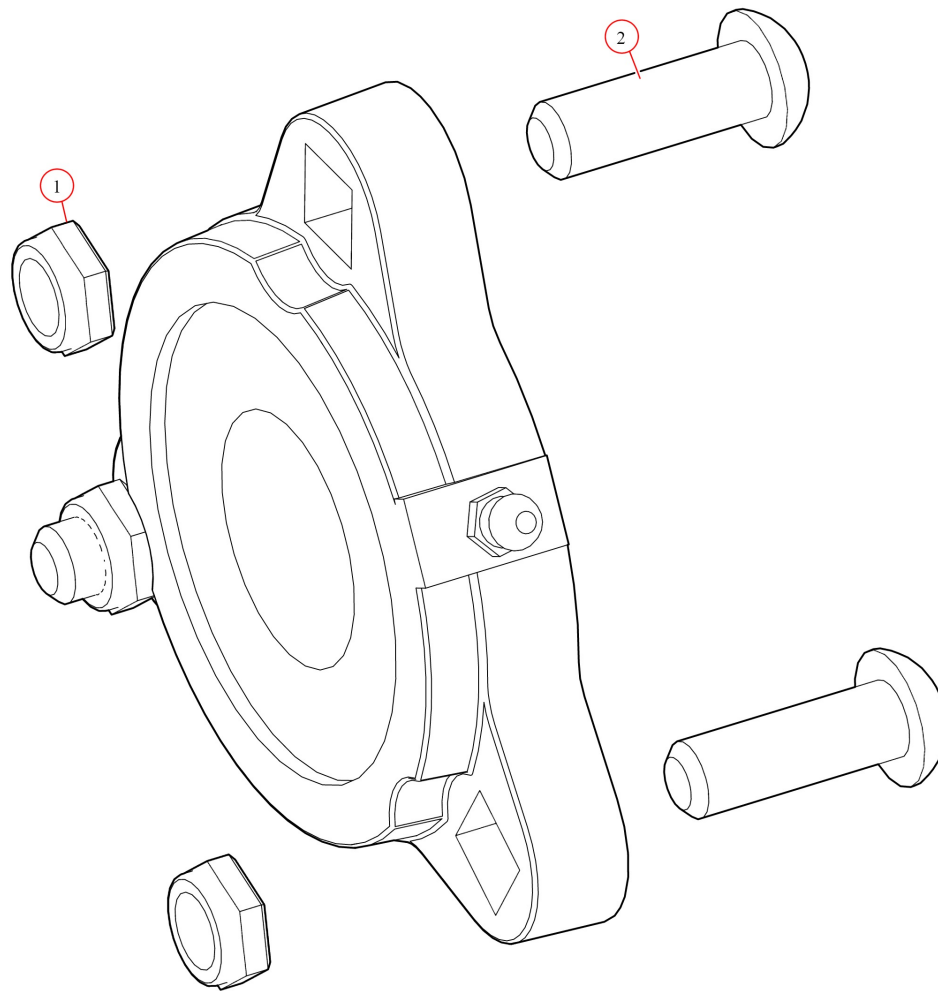

[Pivot. UB Assembly 6 Spr Driver](#)

Part Number: 103295

103295 Pivot, UB Assembly 6 Spr Drivers

Bom ID	Part#	Description	qty
1	46360	Pivot Pin. for 5 & 6 Spring Roller Bearing - Drivers Side	1
2	47800	Bearing. Carrier Underbody Flanged	2
3	18120	Bolt. 3/8" x 1-1/2" Thread Cutting Screw Hex Washer Hd	8
4	102349	Plate. Al Front for Ext Bolt Flange Mount UB Box	1
5	47230	Spring. Spiral Torsion Spring 1 1/4"	6
6	102509	Bracket. Ext Body with holes for 6 Spr UB Box	1
7	102259	Plate. Al Back for Ext Bolt Flange Mount UB Box	1

47800 Bearing, Carrier Underbody Flanged

Bom ID	Part#	Description	qty
1	18628	Nut. Nylock nut 3/8" Jamb Nut	2
2	18242	Bolt. 3/8"-16 x 1 1/8" Button Head	2