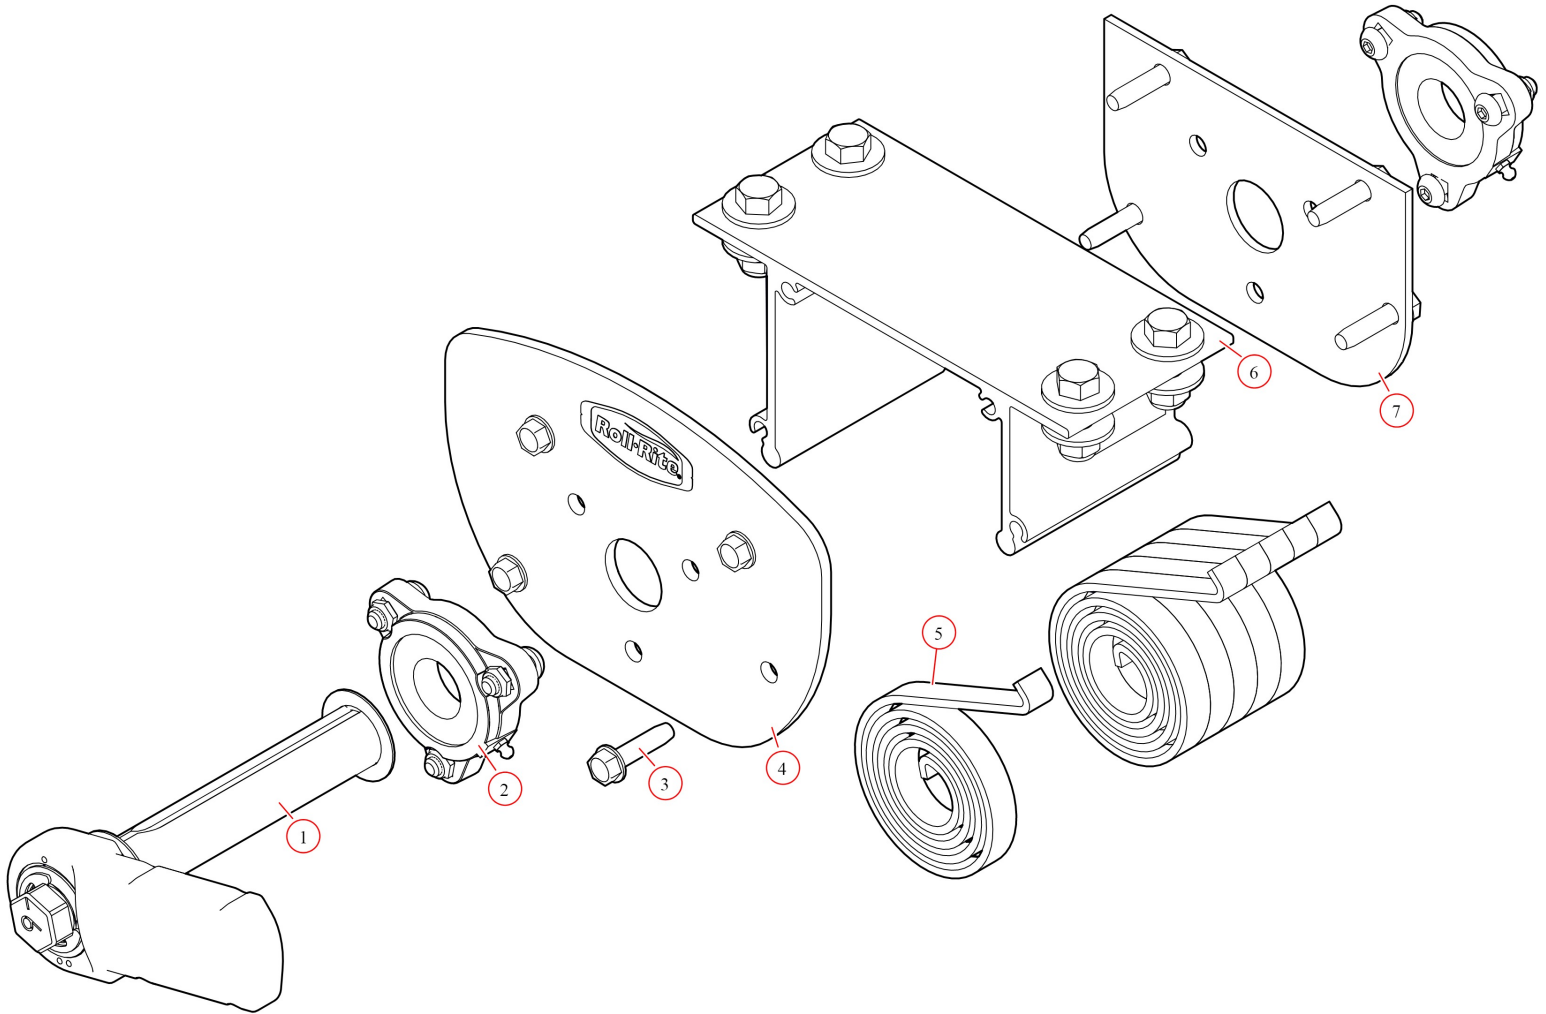

[Pivot. UB Assembly 6 Spr Driver](#)

Part Number: 103295

103295 Pivot, UB Assembly 6 Spr Drivers

Bom ID	Part#	Description	qty
1	46360	Pivot Pin. for 5 & 6 Spring Roller Bearing - Drivers Side	1
2	47800	Bearing. Carrier Underbody Flanged	2
3	18120	Bolt. 3/8" x 1-1/2" Thread Cutting Screw Hex Washer Hd	8
4	102349	Plate. Al Front for Ext Bolt Flange Mount UB Box	1
5	47230	Spring. Spiral Torsion Spring 1 1/4"	6
6	102509	Bracket. Ext Body with holes for 6 Spr UB Box	1
7	102259	Plate. Al Back for Ext Bolt Flange Mount UB Box	1

47800 Bearing, Carrier Underbody Flanged

Bom ID	Part#	Description	qty
1	18628	Nut. Nylock nut 3/8" Jamb Nut	2
2	18242	Bolt. 3/8"-16 x 1 1/8" Button Head	2