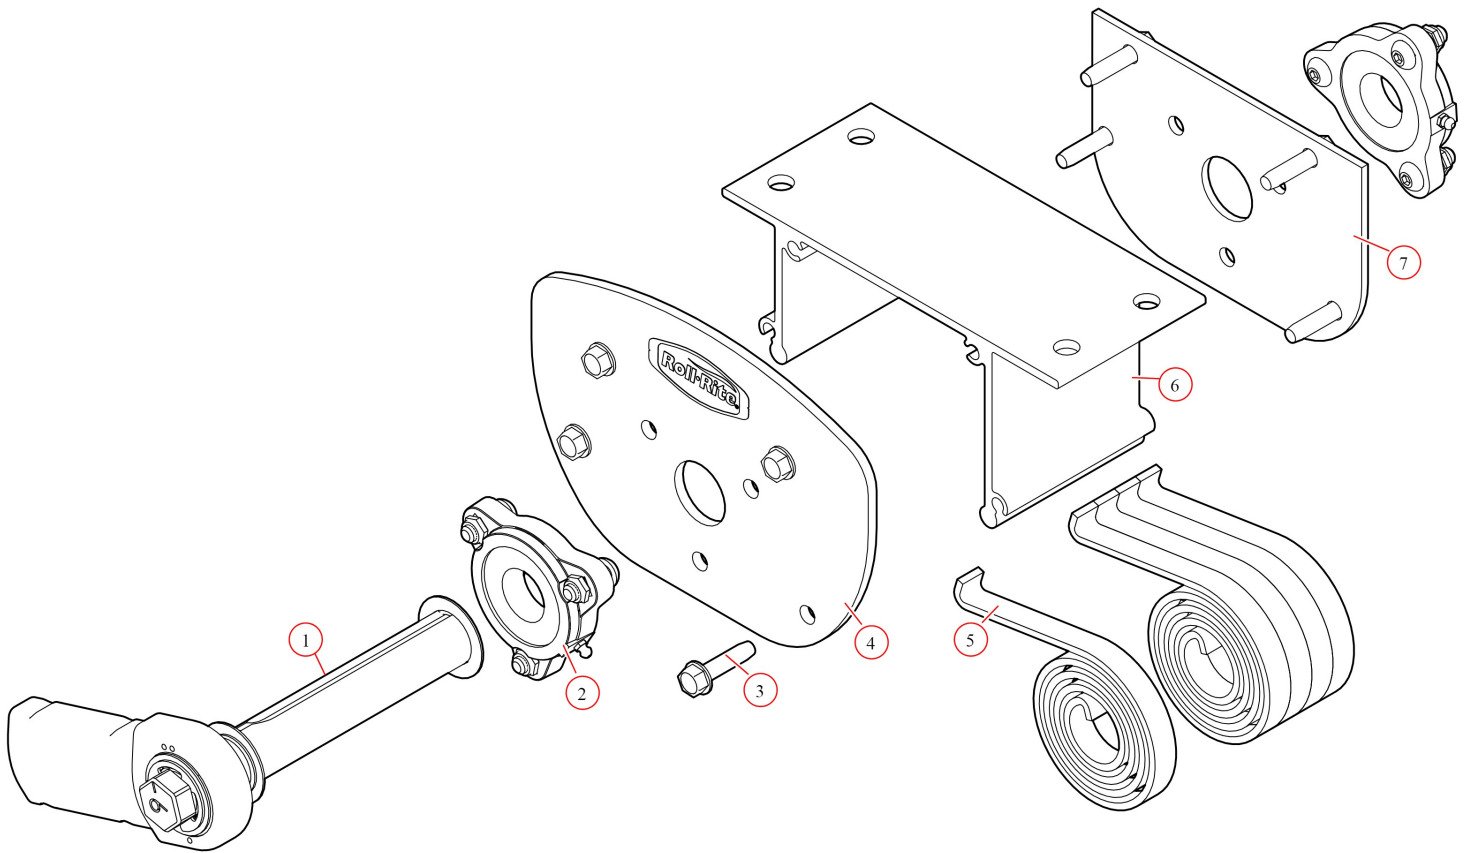

[Pivot. UB Assembly 5 Spr Passenger](#)

Part Number: 103294

103294 Pivot, UB Assembly 5 Spr Passenger

Bom ID	Part#	Description	qty
1	46370	Pivot Pin. for 5 & 6-Spring Roller Bearing - Passenger	1
2	47800	Bearing. Carrier Underbody Flanged	2
3	18120	Bolt. 3/8" x 1-1/2" Thread Cutting Screw Hex Washer Hd	8
4	102349	Plate. Al Front for Ext Bolt Flange Mount UB Box	1
5	47230	Spring. Spiral Torsion Spring 1 1/4"	5
6	102509	Bracket. Ext Body with holes for 6 Spr UB Box	1
7	102259	Plate. Al Back for Ext Bolt Flange Mount UB Box	1

47800 Bearing, Carrier Underbody Flanged

Bom ID	Part#	Description	qty
1	18628	Nut. Nylock nut 3/8" Jamb Nut	2
2	18242	Bolt. 3/8"-16 x 1 1/8" Button Head	2