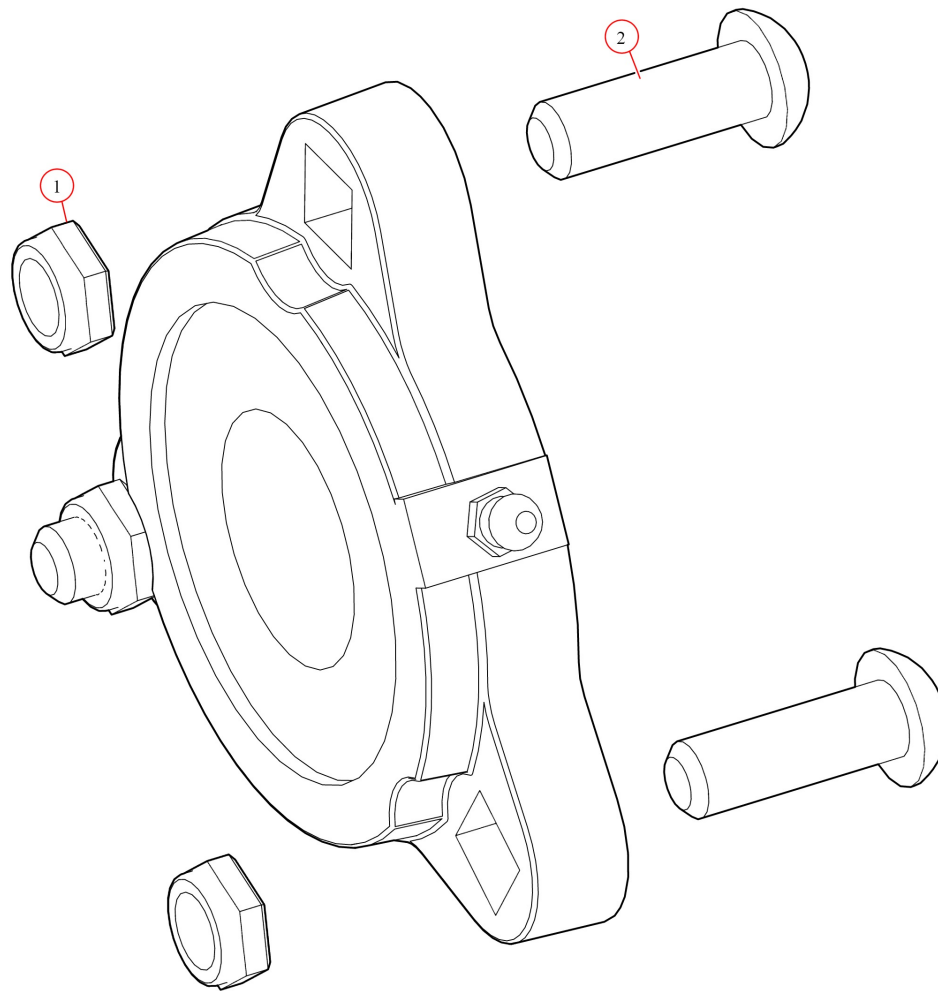

[Pivot. UB Assembly 5 Spr Passenger](#)

Part Number: 103294

103294 Pivot, UB Assembly 5 Spr Passenger

Bom ID	Part#	Description	qty
1	46370	Pivot Pin. for 5 & 6-Spring Roller Bearing - Passenger	1
2	47800	Bearing. Carrier Underbody Flanged	2
3	18120	Bolt. 3/8" x 1-1/2" Thread Cutting Screw Hex Washer Hd	8
4	102349	Plate. Al Front for Ext Bolt Flange Mount UB Box	1
5	47230	Spring. Spiral Torsion Spring 1 1/4"	5
6	102509	Bracket. Ext Body with holes for 6 Spr UB Box	1
7	102259	Plate. Al Back for Ext Bolt Flange Mount UB Box	1

47800 Bearing, Carrier Underbody Flanged

Bom ID	Part#	Description	qty
1	18628	Nut. Nylock nut 3/8" Jamb Nut	2
2	18242	Bolt. 3/8"-16 x 1 1/8" Button Head	2